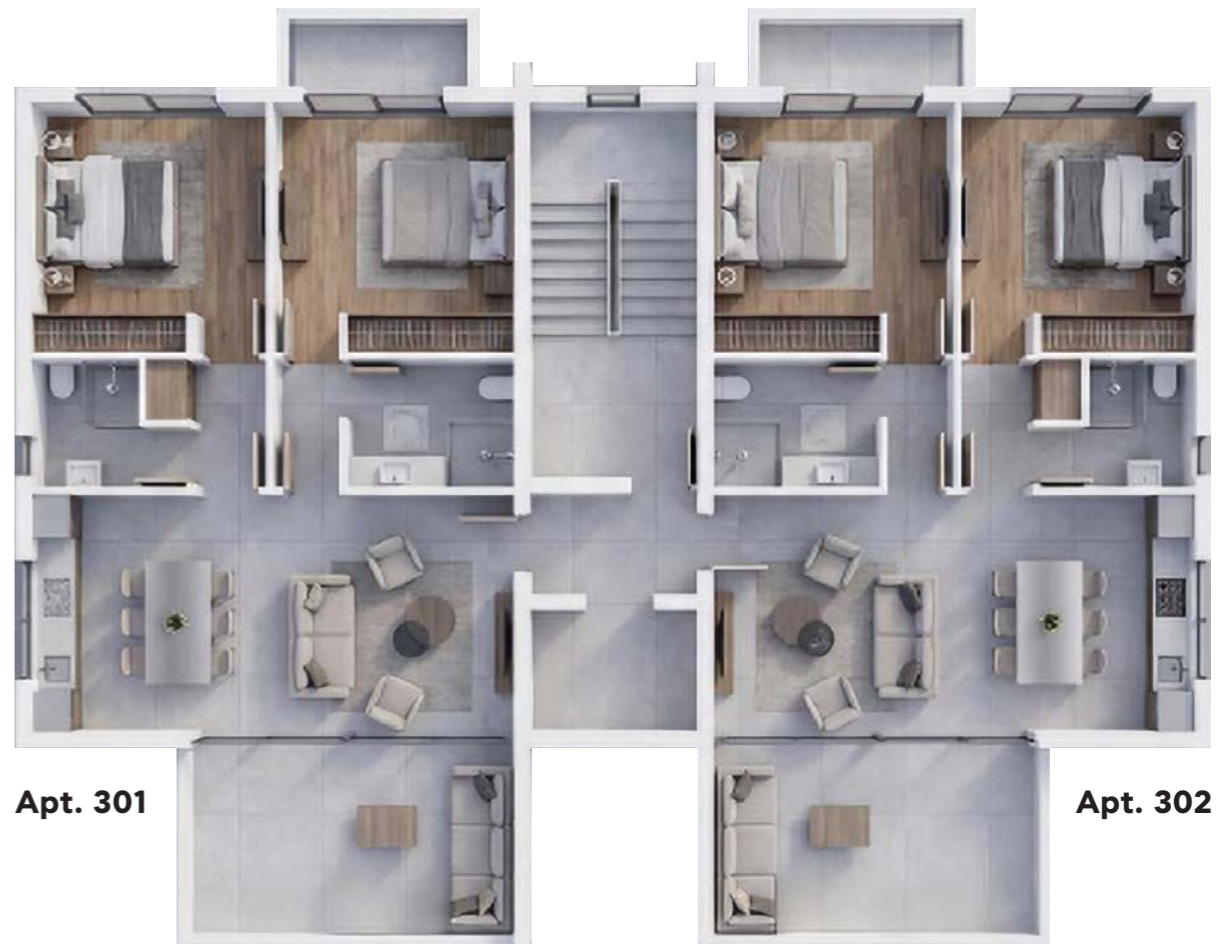

APARTMENT LAYOUTS

Floor	Flat	Bed	Total m ²	Cov Area m ²	Cov Veranda m ²	Roof Garden m ²	Parking m ²	Storage m ²	Parking No
1	101	2	96	75	16	-		5	101
2	102	1	96	64	27	-		5	102
3	201	2	96	75	16	-		5	201
4	202	2	96	75	16	-		5	202
5	301	2	96	75	16	27		5	301
6	302	2	96	75	16	27		5	302

Apt. 201

Apt. 202

Apt. 101

Apt. 102

Apt. 301

Apt. 302