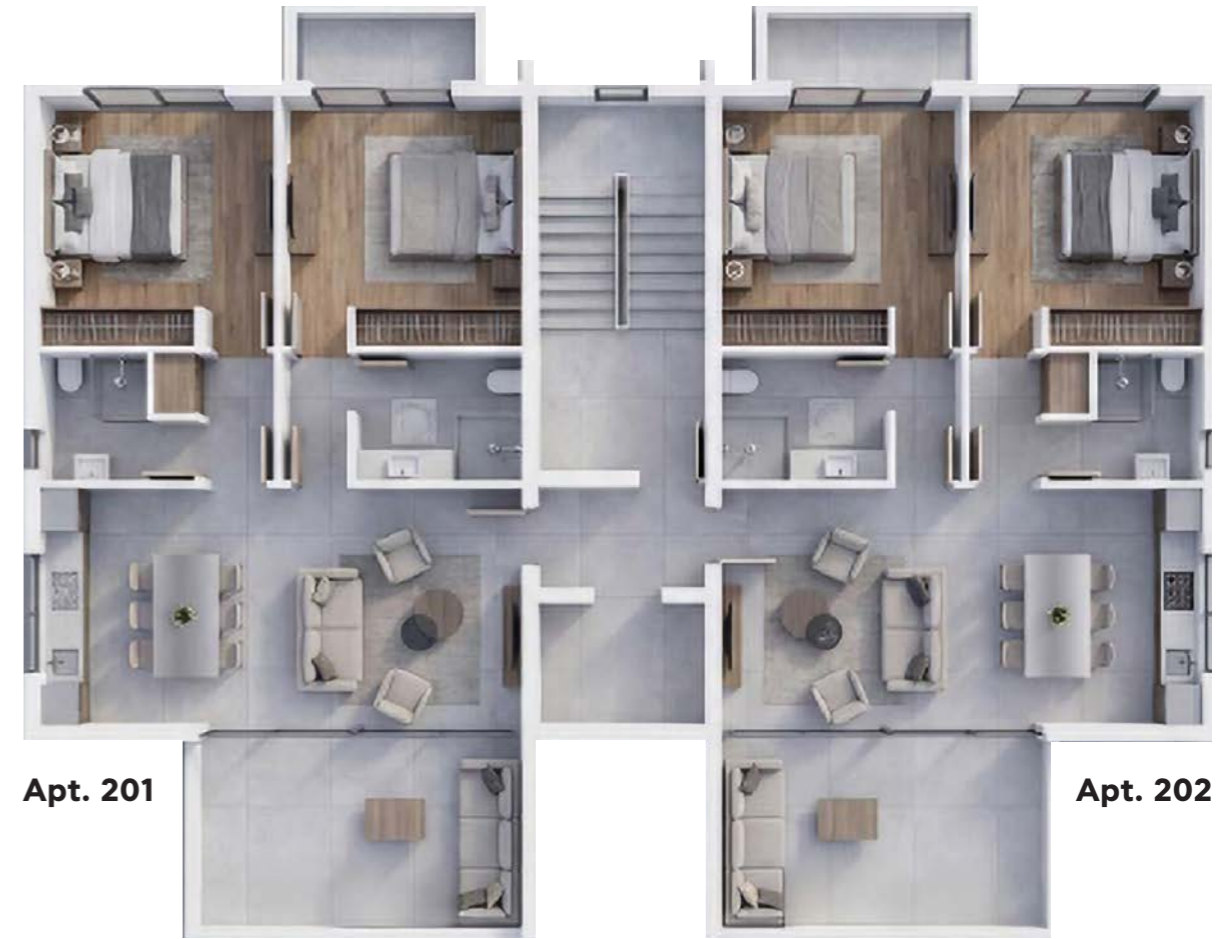

APARTMENT LAYOUTS

Floor	Flat	Bed	Total m ²	Cov Area m ²	Cov Veranda m ²	Roof Garden m ²	Parking m ²	Storage m ²	Parking No
1	101	2	96	75	16	-		5	101
2	102	1	96	64	27	-		5	102
3	201	2	96	75	16	-		5	201
4	202	2	96	75	16	-		5	202
5	301	2	96	75	16	27		5	301
6	302	2	96	75	16	27		5	302

Apt. 201

Apt. 202

Apt. 101

Apt. 102

Apt. 301

Apt. 302