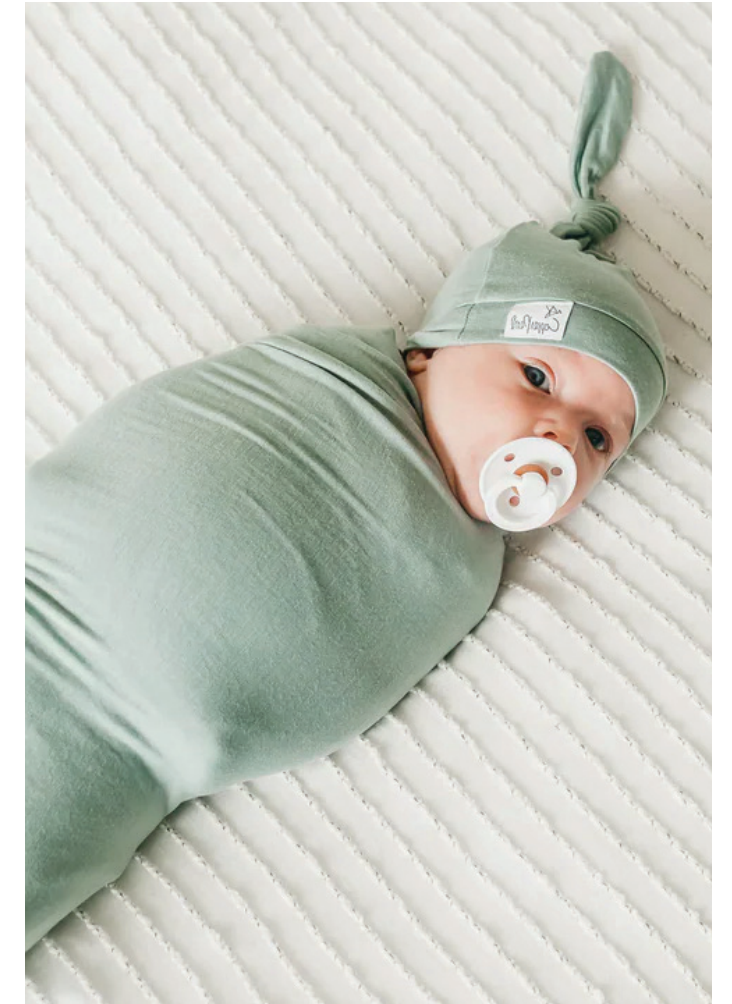

Knit Swaddle Blankets

Meet the perfect swaddle.

Yes, it does exist! Offering the optimal combination of durability and stretch, our swaddle keeps baby securely wrapped while offering just the right touch of wiggle room. Available in a range of on-trend prints, it's generously sized to grow with baby through toddlerhood.