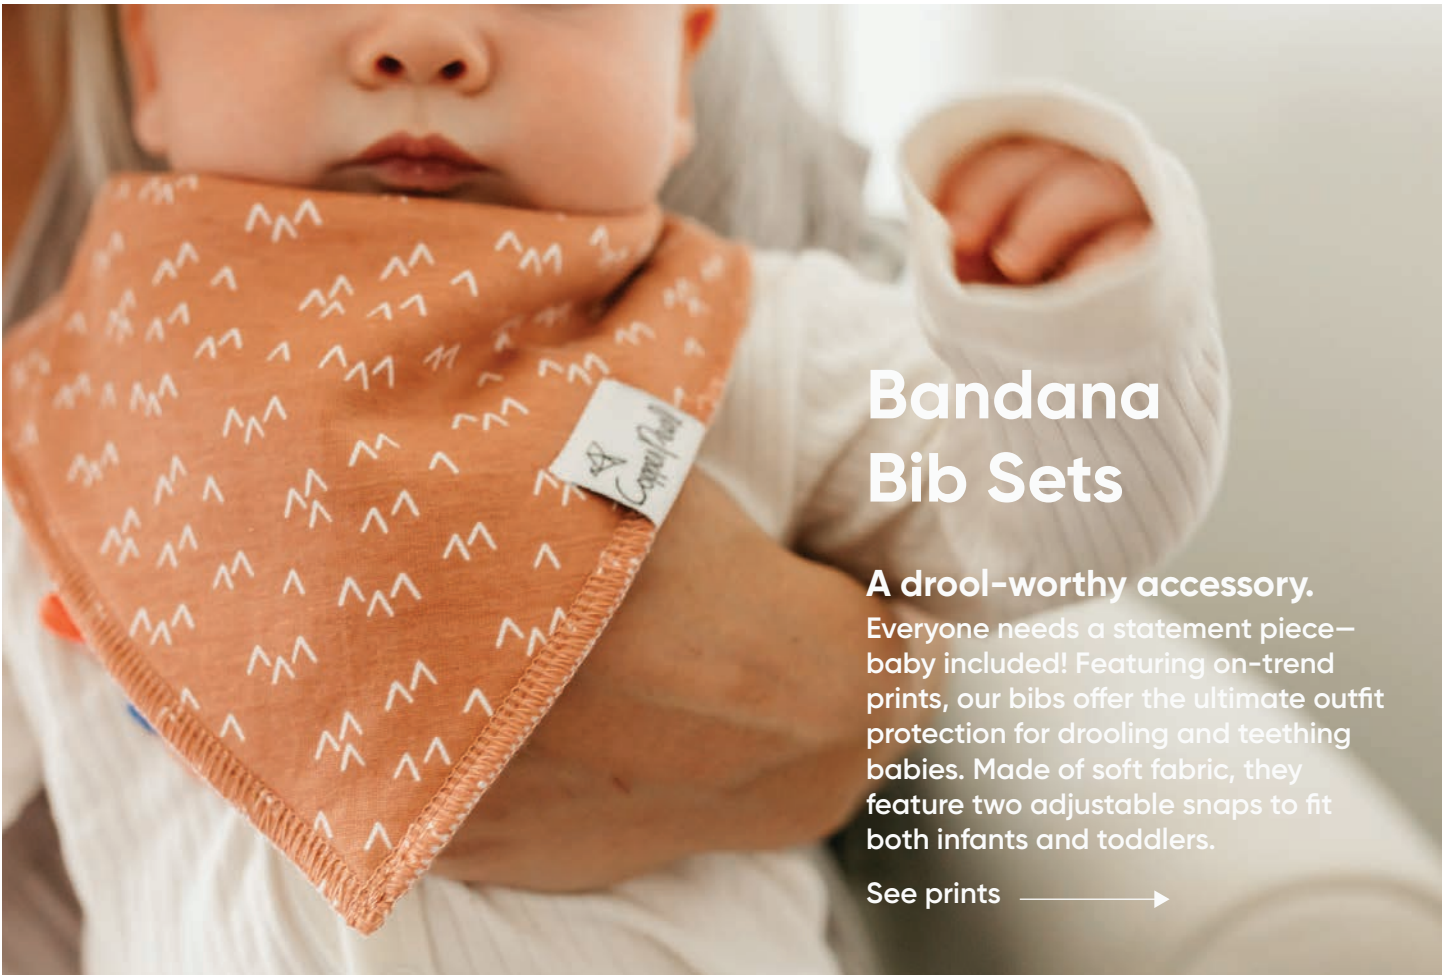

PATTERNS

AUDREY
SKU #X001U8UP6V

CELEBRATION
SKU #X002BFISR5

HAZEL
SKU #X001U8UP6V

ISABELLA
SKU #X00216TXOV

SCARLET
SKU #X001XXLZ5D

Bandana Bib Sets

A drool-worthy accessory.
 Everyone needs a statement piece—baby included! Featuring on-trend prints, our bibs offer the ultimate outfit protection for drooling and teething babies. Made of soft fabric, they feature two adjustable snaps to fit both infants and toddlers.