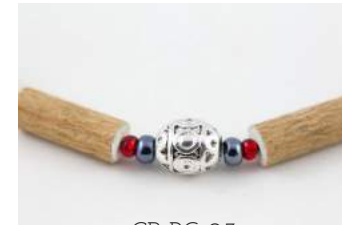

HAZELWOOD + PENDANTS

ALKALINE + SOOTHING

TEETHING - ECZEMA - PSORIASIS - GERD - ACID REFLUX

BABY|CHILDREN

SIZES	W/S	MSRP
10 1/2" necklace	10.00	20.00
11" necklace	10.00	20.00
12" necklace	11.00	22.00
13" necklace	11.00	22.00

DETAILS

authentic Swarovski crystals & metallic charms

CB-PG-03

Children wearing any type of jewelry must be under parent or adult supervision at all times.

- 100% authentic Swarovski crystals
- Hazelwood may naturally peel. This does not change or alter its many benefits.
- We use hypoallergenic lobster clasps.
- These necklace will release upon +/-15 lbs of pressure for safety per C.P.S.C. compliancy for children jewelry.
- Please refer to proper sizing guide for adequate size.
- Keep out of water