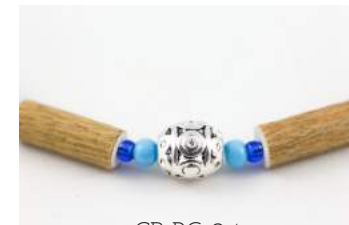

HAZELWOOD + PENDANTS

ALKALINE + SOOTHING

TEETHING - ECZEMA - PSORIASIS - GERD - ACID REFLUX

BABY|CHILDREN

SIZES	W/S	MSRP
10 1/2" necklace	10.00	20.00
11" necklace	10.00	20.00
12" necklace	11.00	22.00
13" necklace	11.00	22.00

DETAILS

authentic Swarovski crystals & metallic charms

CB-PG-04

Children wearing any type of jewelry must be under parent or adult supervision at all times.

- 100% authentic Swarovski crystals
- Hazelwood may naturally peel. This does not change or alter its many benefits.
- We use hypoallergenic lobster clasps.
- These necklace will release upon +/-15 lbs of pressure for safety per C.P.S.C. compliancy for children jewelry.
- Please refer to proper sizing guide for adequate size.
- Keep out of water