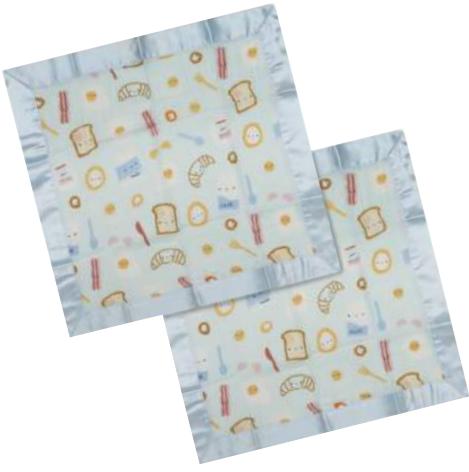

SECURITY BLANKET

SCBLKBFSTBLU
MSRP $19 / WS $9.50