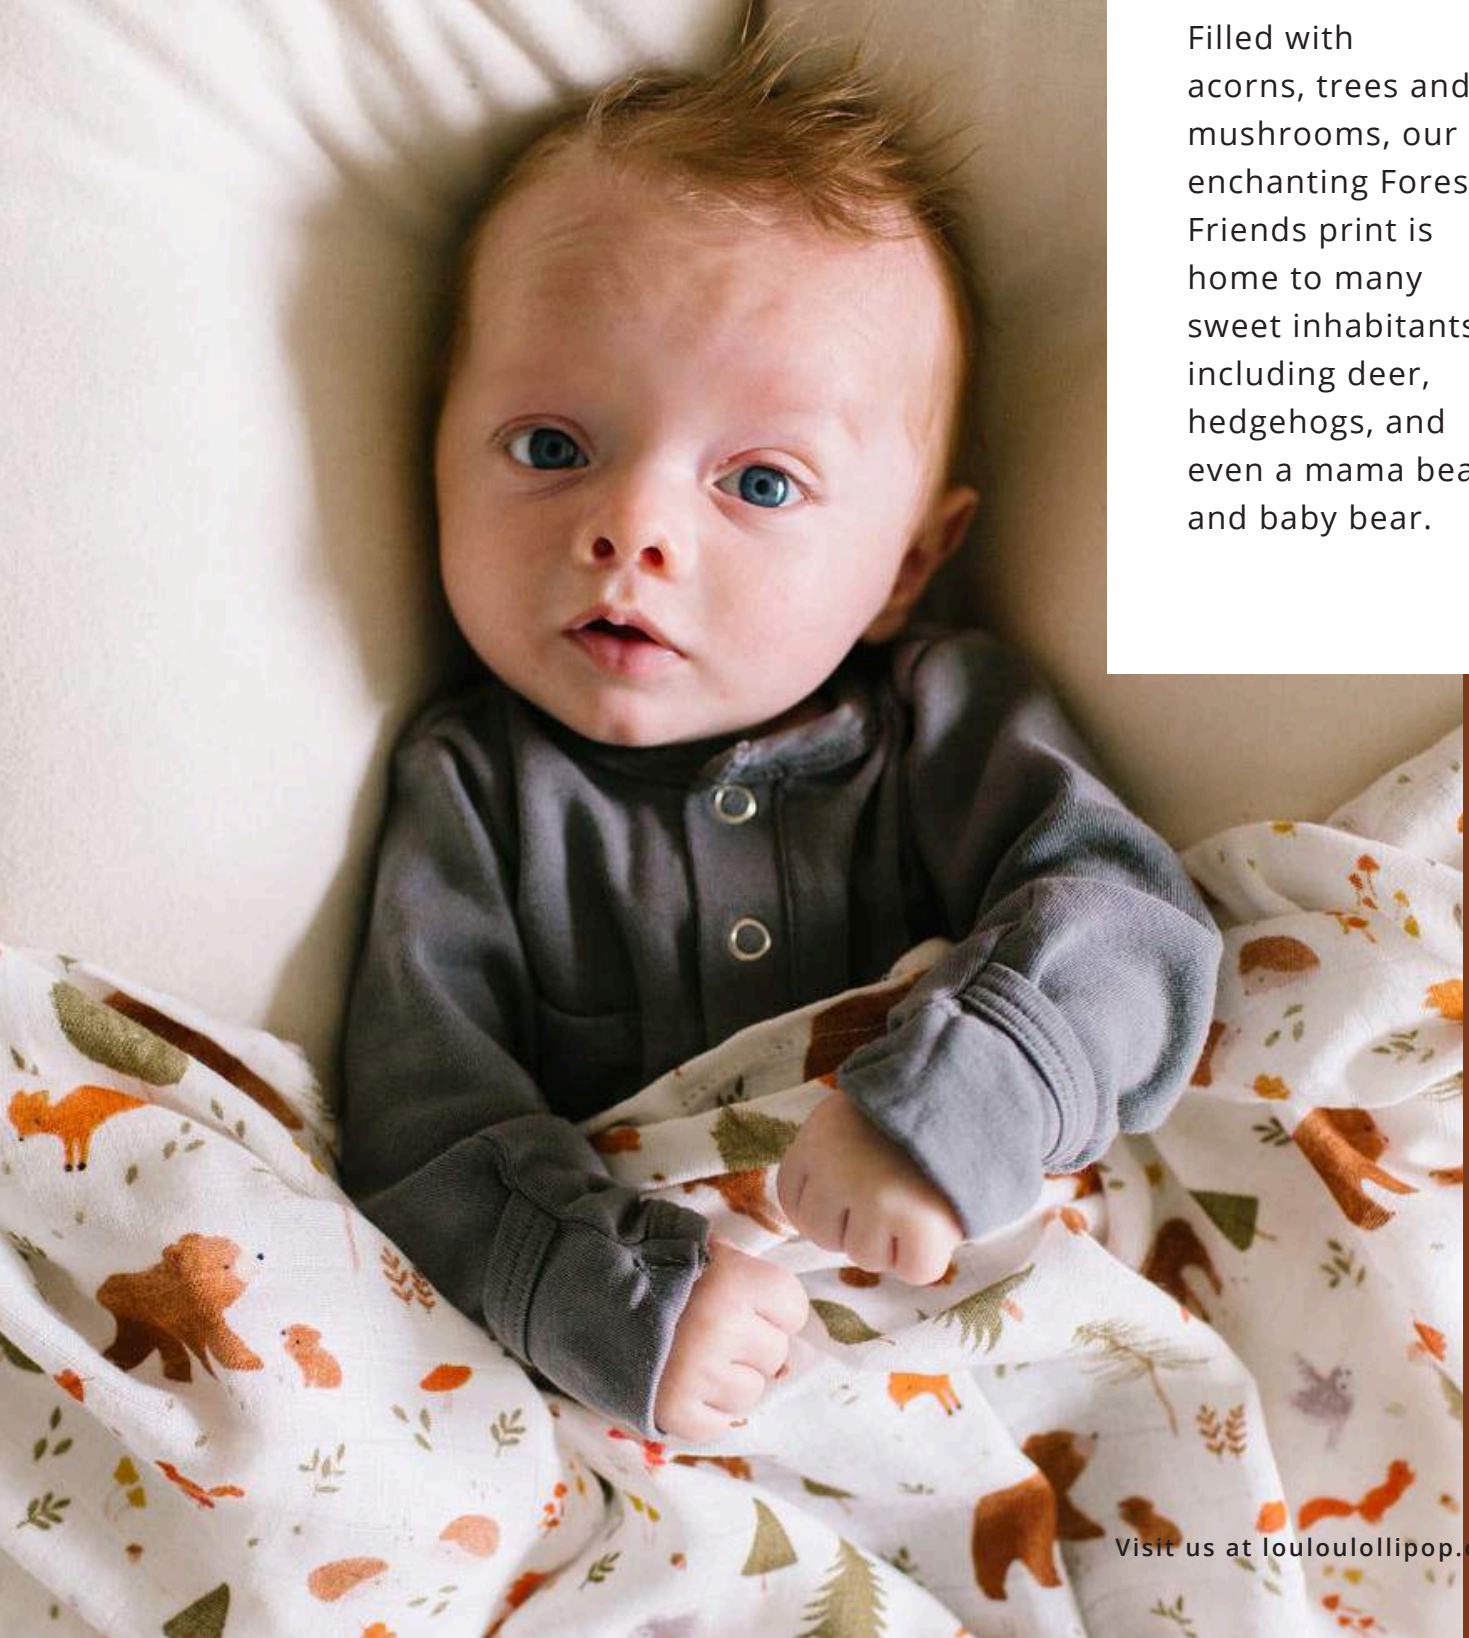

forest FRIENDS

Muslin Goods

Filled with acorns, trees and mushrooms, our enchanting Forest Friends print is home to many sweet inhabitants, including deer, hedgehogs, and even a mama bear and baby bear.

Visit us at louloulollipop.com