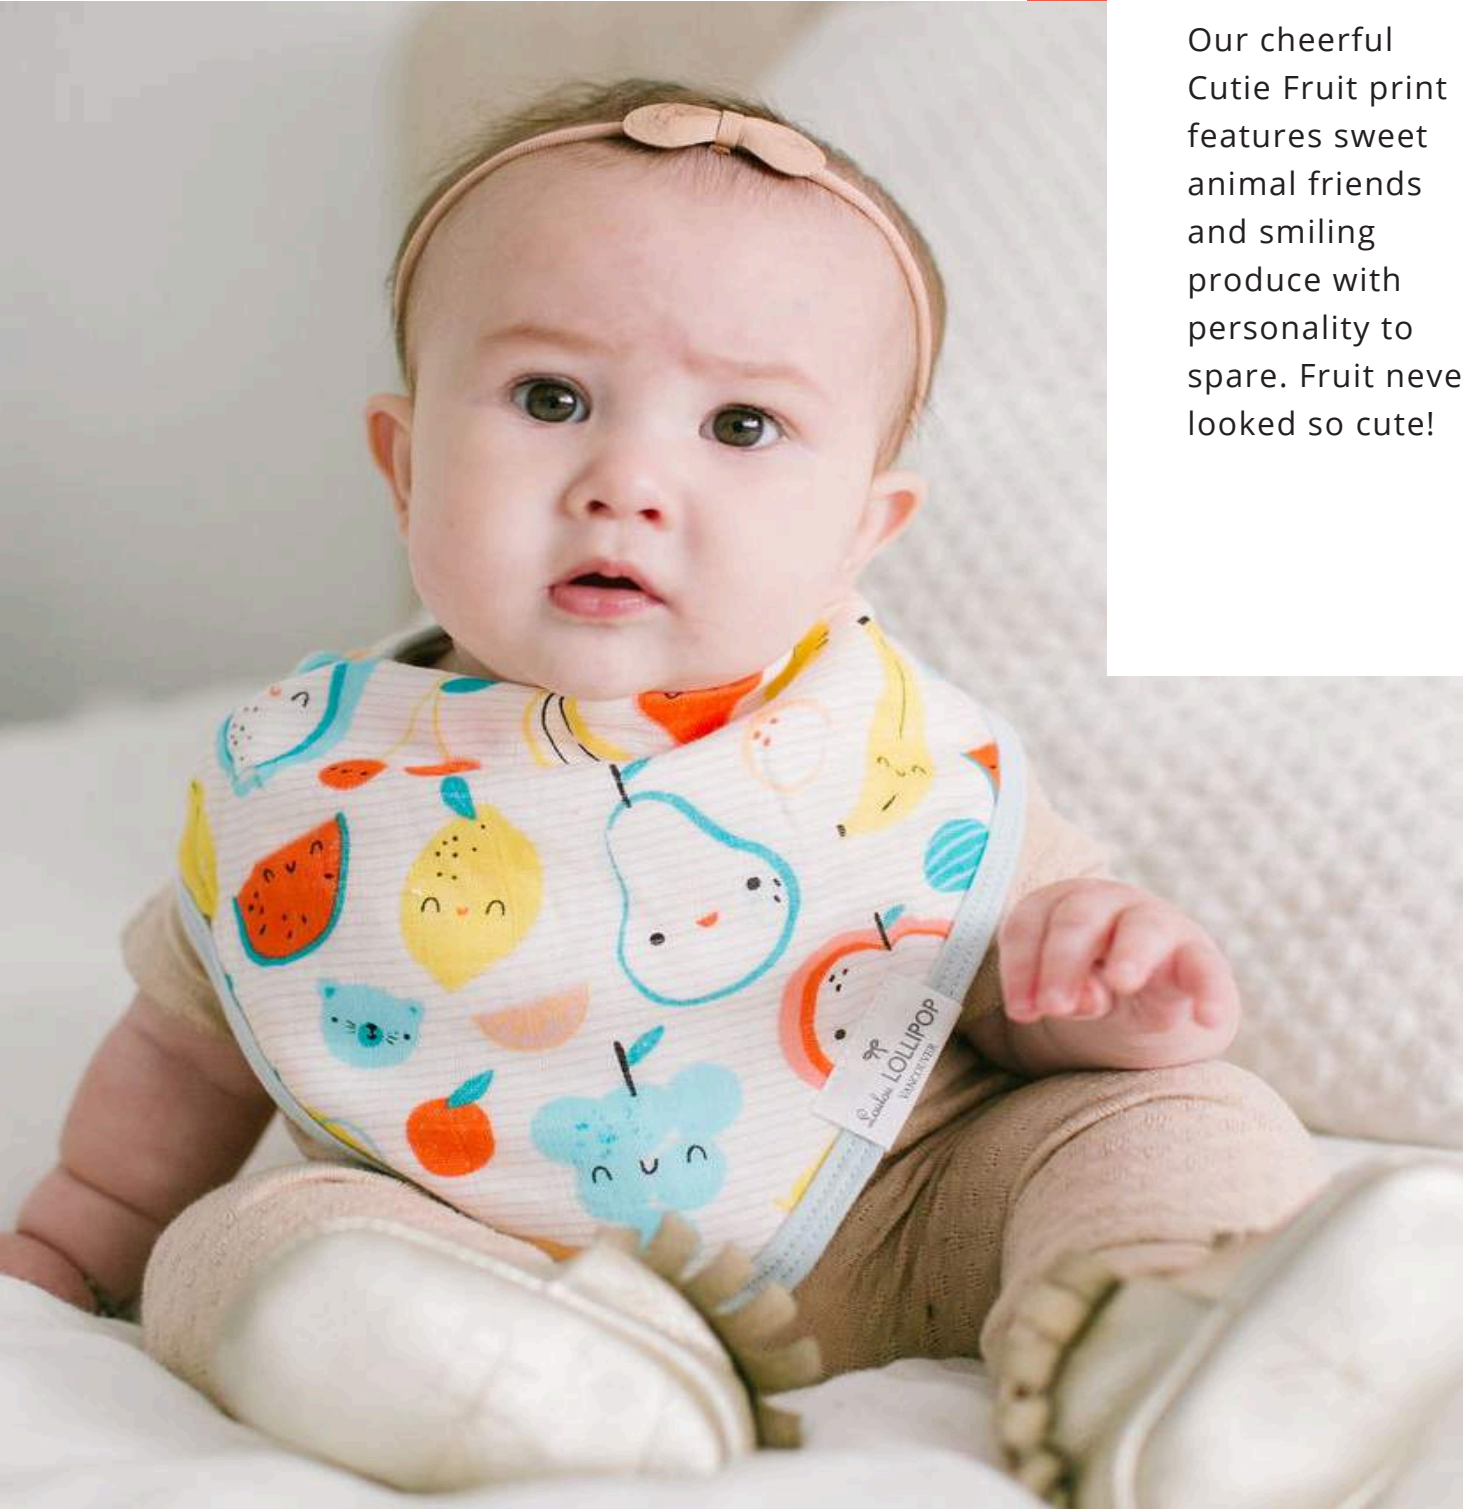

QTBUNNY
MSRP \$65 / WS \$32.50

CRIB SHEET

CRIBBUNNY
MSRP \$28 / WS \$14

BIB SET

BIBBUNNY
MSRP \$18 / WS \$9

CUTIE FRUIT

Muslin Goods

Our cheerful Cutie Fruit print features sweet animal friends and smiling produce with personality to spare. Fruit never looked so cute!