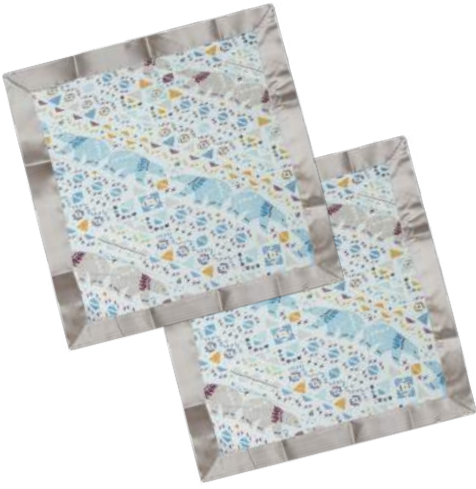

BIBLFF
MSRP \$18 / WS \$9

POLAR BEAR

Muslin Goods

A festive holiday print featuring a gender-neutral fair isle print.

Visit us at louloulollipop.com

SECURITY BLANKET

SCBLKPBE
MSRP \$19 / WS \$9.50

SWADDLE BLANKET