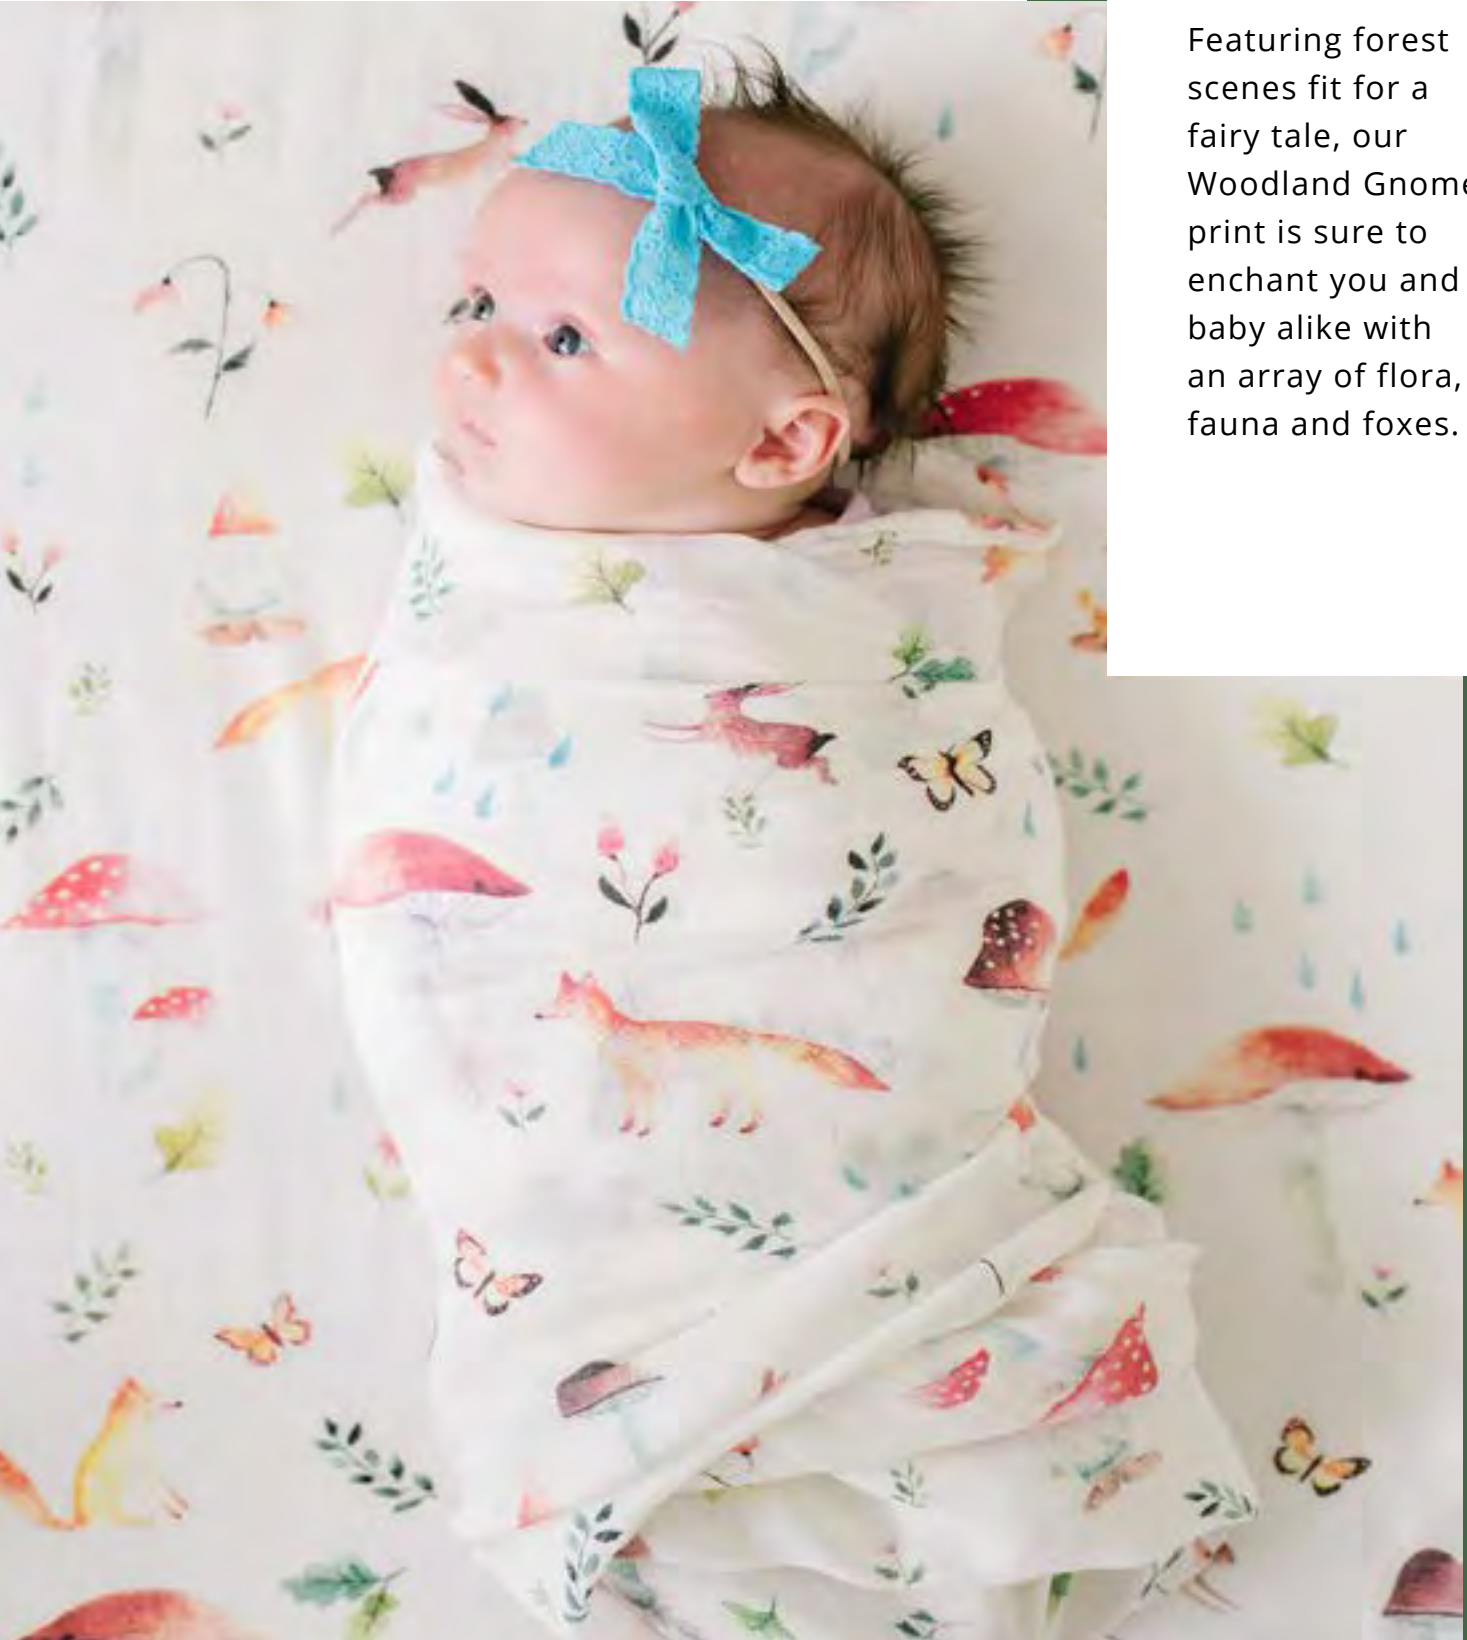

woodland GNOME

Muslin Goods

Featuring forest scenes fit for a fairy tale, our Woodland Gnome print is sure to enchant you and baby alike with an array of flora, fauna and foxes.