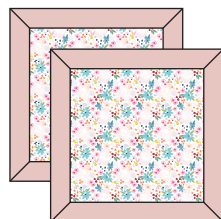

# LOULOU LOLLIPOP

SPRING 2022 MUSLIN LINE PLAN

# Shell Floral

LOULOU LOLLIPOP Muslin Spring 2022

muslin swaddle blanket  
SWSFL  
size: O/S (47" x 47")  
wholesale: 12.50 USD/ 15.00 CAD  
retail: 25.00 USD/ 30.00 CAD

security blanket - 2 pack  
SCBLKSFL  
size: 15" x 15"  
wholesale: 9.50 USD/ 12.00 CAD  
retail: 19.00 USD/ 24.00 CAD

muslin bandana bib set  
BIBSFL  
size: O/S (3-36 months)  
wholesale: 9.00 USD/ 12.00 CAD  
retail: 18.00 USD/ 24.00 CAD

hooded towel set  
TWSFL  
size: 32" x 32" (hooded towel), 12" x 12" (washcloth)  
wholesale: 17.50 USD/ 21.00 CAD  
retail: 35.00 USD/ 42.00 CAD