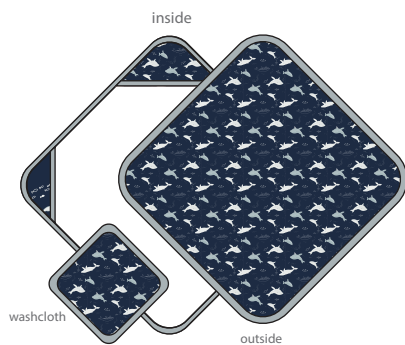

muslin fitted crib sheet  
CRIBSSH  
size: 52" long x 28" wide x 9" deep  
wholesale: 14.00 USD/ 17.50 CAD  
retail: 28.00 USD/ 35.00 CAD

# Blue Whales

LOULOU LOLLIPOP Muslin Spring 2022

muslin swaddle blanket  
SWWHL  
size: O/S (47" x 47")  
wholesale: 12.50 USD/ 15.00 CAD  
retail: 25.00 USD/ 30.00 CAD

security blanket - 2 pack  
SCBLKWHL  
size: 15" x 15"  
wholesale: 9.50 USD/ 12.00 CAD  
retail: 19.00 USD/ 24.00 CAD

muslin bandana bib set  
BIBWHL  
size: O/S (3-36 months)  
wholesale: 9.00 USD/ 12.00 CAD  
retail: 18.00 USD/ 24.00 CAD

hooded towel set  
TWWHL  
size: 32" x 32" (hooded towel), 12" x 12" (washcloth)  
wholesale: 17.50 USD/ 21.00 CAD  
retail: 35.00 USD/ 42.00 CAD