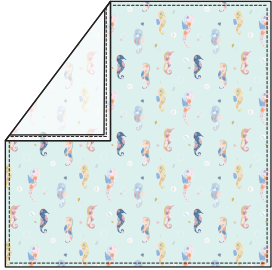

# Grey Mudcloth

LOULOU LOLLIPOP Muslin Spring 2022

muslin swaddle blanket  
SWGMD  
size: O/S (47" x 47")  
wholesale: 12.50 USD/ 15.00 CAD  
retail: 25.00 USD/ 30.00 CAD

security blanket - 2 pack  
SCBLKGMD  
size: 15" x 15"  
wholesale: 9.50 USD/ 12.00 CAD  
retail: 19.00 USD/ 24.00 CAD

## Additional Products

- Towel Set
- Washcloth Set
- Bib Set

muslin fitted crib sheet  
CRIBGMD  
size: 52" long x 28" wide x 9" deep  
wholesale: 14.00 USD/ 17.50 CAD  
retail: 28.00 USD/ 35.00 CAD

muslin sleep bag lightweight  
BA9003U.GMD.9/BA9003U.GMD.10  
size: (3-12 months) (12-24 months)  
wholesale: 21.00 USD/ 24.00 CAD  
retail: 42.00 USD/ 48.00 CAD

# Painterly Seahorses

LOULOU LOLLIPOP Muslin Spring 2022

muslin swaddle blanket  
SWPSH  
size: O/S (47" x 47")  
wholesale: 12.50 USD/ 15.00 CAD  
retail: 25.00 USD/ 30.00 CAD

muslin sleep bag lightweight  
BA9003U.PSH.9/BA9003U.PSH.10  
size: (3-12 months) (12-24 months)  
wholesale: 21.00 USD/ 24.00 CAD  
retail: 42.00 USD/ 48.00 CAD