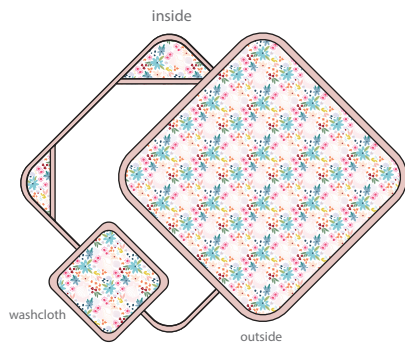

# Shell Floral

LOULOU LOLLIPOP Muslin Spring 2022

muslin swaddle blanket  
SWSFL  
size: O/S (47" x 47")  
wholesale: 12.50 USD/ 15.00 CAD  
retail: 25.00 USD/ 30.00 CAD

security blanket - 2 pack  
SCBLKSFL  
size: 15" x 15"  
wholesale: 9.50 USD/ 12.00 CAD  
retail: 19.00 USD/ 24.00 CAD

muslin bandana bib set  
BIBSFL  
size: O/S (3-36 months)  
wholesale: 9.00 USD/ 12.00 CAD  
retail: 18.00 USD/ 24.00 CAD

hooded towel set  
TWSFL  
size: 32" x 32" (hooded towel), 12" x 12" (washcloth)  
wholesale: 17.50 USD/ 21.00 CAD  
retail: 35.00 USD/ 42.00 CAD

washcloth - 3 piece set  
WASHSFL  
size: 12" x 12"  
wholesale: 9.00 USD/ 12.00 CAD  
retail: 18.00 USD/ 24.00 CAD

muslin quilt blanket  
QTSFL  
size: O/S (47" x 47")  
wholesale: 32.50 USD/ 37.50 CAD  
retail: 65.00 USD/ 75.00 CAD