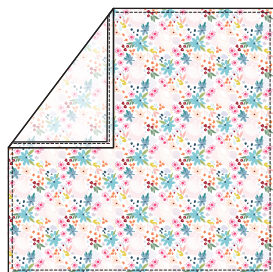

# LOULOU LOLLIPOP

SPRING 2022 MUSLIN LINE PLAN

# Shell Floral

LOULOU LOLLIPOP Muslin Spring 2022

muslin swaddle blanket  
SWSFL  
size: O/S (47" x 47")  
wholesale: 12.50 USD/ 15.00 CAD  
retail: 25.00 USD/ 30.00 CAD

security blanket - 2 pack  
SCBLKSFL  
size: 15" x 15"  
wholesale: 9.50 USD/ 12.00 CAD  
retail: 19.00 USD/ 24.00 CAD