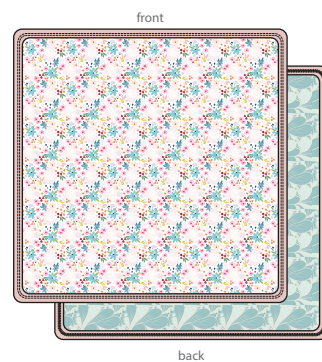

muslin bandana bib set
BIBSFL
size: O/S (3-36 months)
wholesale: 9.00 USD/ 12.00 CAD
retail: 18.00 USD/ 24.00 CAD

muslin quilt blanket
QTSFL
size: O/S (47" x 47")
wholesale: 32.50 USD/ 37.50 CAD
retail: 65.00 USD/ 75.00 CAD