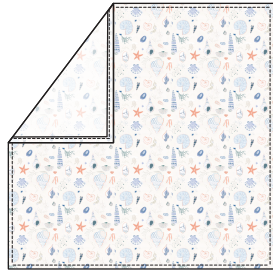

muslin bandana bib set  
BIBSFL  
size: O/S (3-36 months)  
wholesale: 9.00 USD/ 12.00 CAD  
retail: 18.00 USD/ 24.00 CAD

hooded towel set  
TWSFL  
size: 32" x 32" (hooded towel), 12" x 12" (washcloth)  
wholesale: 17.50 USD/ 21.00 CAD  
retail: 35.00 USD/ 42.00 CAD

washcloth - 3 piece set  
WASHSFL  
size: 12" x 12"  
wholesale: 9.00 USD/ 12.00 CAD  
retail: 18.00 USD/ 24.00 CAD

muslin quilt blanket  
QTSFL  
size: O/S (47" x 47")  
wholesale: 32.50 USD/ 37.50 CAD  
retail: 65.00 USD/ 75.00 CAD

muslin fitted crib sheet  
CRIBFL  
size: 52" long x 28" wide x 9" deep  
wholesale: 14.00 USD/ 17.50 CAD  
retail: 28.00 USD/ 35.00 CAD

# Seashells

LOULOU LOLLIPOP Muslin Spring 2022

muslin swaddle blanket  
SWSSH  
size: O/S (47" x 47")  
wholesale: 12.50 USD/ 15.00 CAD  
retail: 25.00 USD/ 30.00 CAD

security blanket - 2 pack  
SCBLKSSH  
size: 15" x 15"  
wholesale: 9.50 USD/ 12.00 CAD  
retail: 19.00 USD/ 24.00 CAD