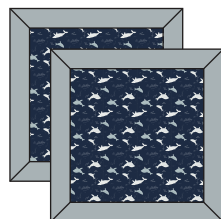

washcloth - 3 piece set  
WASHSSH  
size: 12" x 12"  
wholesale: 9.00 USD/ 12.00 CAD  
retail: 18.00 USD/ 24.00 CAD

muslin quilt blanket  
QTSSH  
size: O/S (47" x 47")  
wholesale: 32.50 USD/ 37.50 CAD  
retail: 65.00 USD/ 75.00 CAD

muslin fitted crib sheet  
CRIBSSH  
size: 52" long x 28" wide x 9" deep  
wholesale: 14.00 USD/ 17.50 CAD  
retail: 28.00 USD/ 35.00 CAD

# Blue Whales

LOULOU LOLLIPOP Muslin Spring 2022

muslin swaddle blanket  
SWWHL  
size: O/S (47" x 47")  
wholesale: 12.50 USD/ 15.00 CAD  
retail: 25.00 USD/ 30.00 CAD

security blanket - 2 pack  
SCBLKWHL  
size: 15" x 15"  
wholesale: 9.50 USD/ 12.00 CAD  
retail: 19.00 USD/ 24.00 CAD