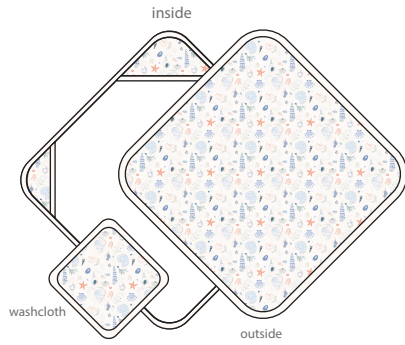

muslin fitted crib sheet  
CRIBFL  
size: 52" long x 28" wide x 9" deep  
wholesale: 14.00 USD/ 17.50 CAD  
retail: 28.00 USD/ 35.00 CAD

# Seashells

LOULOU LOLLIPOP Muslin Spring 2022

muslin swaddle blanket  
SWSSH  
size: O/S (47" x 47")  
wholesale: 12.50 USD/ 15.00 CAD  
retail: 25.00 USD/ 30.00 CAD

security blanket - 2 pack  
SCBLKSSH  
size: 15" x 15"  
wholesale: 9.50 USD/ 12.00 CAD  
retail: 19.00 USD/ 24.00 CAD

muslin bandana bib set  
BIBSSH  
size: O/S (3-36 months)  
wholesale: 9.00 USD/ 12.00 CAD  
retail: 18.00 USD/ 24.00 CAD

hooded towel set  
TWSSH  
size: 32" x 32" (hooded towel), 12" x 12" (washcloth)  
wholesale: 17.50 USD/ 21.00 CAD  
retail: 35.00 USD/ 42.00 CAD