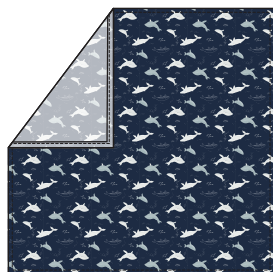

# Seashells

LOULOU LOLLIPOP Muslin Spring 2022

muslin swaddle blanket  
SWSSH  
size: O/S (47" x 47")  
wholesale: 12.50 USD/ 15.00 CAD  
retail: 25.00 USD/ 30.00 CAD

security blanket - 2 pack  
SCBLKSSH  
size: 15" x 15"  
wholesale: 9.50 USD/ 12.00 CAD  
retail: 19.00 USD/ 24.00 CAD

washcloth - 3 piece set  
WASHSSH  
size: 12" x 12"  
wholesale: 9.00 USD/ 12.00 CAD  
retail: 18.00 USD/ 24.00 CAD

muslin quilt blanket  
QTSSH  
size: O/S (47" x 47")  
wholesale: 32.50 USD/ 37.50 CAD  
retail: 65.00 USD/ 75.00 CAD

muslin fitted crib sheet  
CRIBSSH  
size: 52" long x 28" wide x 9" deep  
wholesale: 14.00 USD/ 17.50 CAD  
retail: 28.00 USD/ 35.00 CAD

# Blue Whales

LOULOU LOLLIPOP Muslin Spring 2022

muslin swaddle blanket  
SWWHL  
size: O/S (47" x 47")  
wholesale: 12.50 USD/ 15.00 CAD  
retail: 25.00 USD/ 30.00 CAD

security blanket - 2 pack  
SCBLKWHL  
size: 15" x 15"  
wholesale: 9.50 USD/ 12.00 CAD  
retail: 19.00 USD/ 24.00 CAD