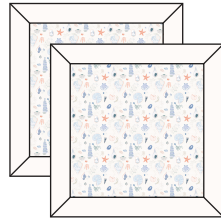

washcloth - 3 piece set  
WASHSFL  
size: 12" x 12"  
wholesale: 9.00 USD/ 12.00 CAD  
retail: 18.00 USD/ 24.00 CAD

muslin quilt blanket  
QTSFL  
size: O/S (47" x 47")  
wholesale: 32.50 USD/ 37.50 CAD  
retail: 65.00 USD/ 75.00 CAD

muslin fitted crib sheet  
CRIBFL  
size: 52" long x 28" wide x 9" deep  
wholesale: 14.00 USD/ 17.50 CAD  
retail: 28.00 USD/ 35.00 CAD

# Seashells

LOULOU LOLLIPOP Muslin Spring 2022

muslin swaddle blanket  
SWSSH  
size: O/S (47" x 47")  
wholesale: 12.50 USD/ 15.00 CAD  
retail: 25.00 USD/ 30.00 CAD

security blanket - 2 pack  
SCBLKSSH  
size: 15" x 15"  
wholesale: 9.50 USD/ 12.00 CAD  
retail: 19.00 USD/ 24.00 CAD