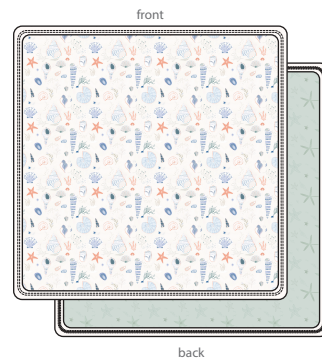

muslin quilt blanket
QTSSH
size: O/S (47" x 47")
wholesale: 32.50 USD/ 37.50 CAD
retail: 65.00 USD/ 75.00 CAD