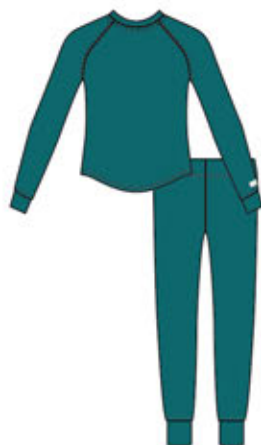

# Waffle

LOULOU LOLLIPOP Apparel Collection

**2-pc Pajama Set** - size: 2T, 3T, 4T, 5T, 6 | wholesale: 21.00 USD / 24.00 CAD | retail: 42.00 USD / 48.00 CAD

Lavender  
KA1003U.LVD

Denim Blue  
KA1003U.DNB