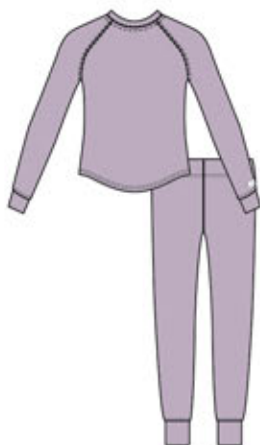

Waffle

LOULOU LOLLIPOP Apparel Collection

2-pc Pajama Set - size: 2T, 3T, 4T, 5T, 6 | wholesale: 21.00 USD / 24.00 CAD | retail: 42.00 USD / 48.00 CAD

Lavender
KA1003U.LVD