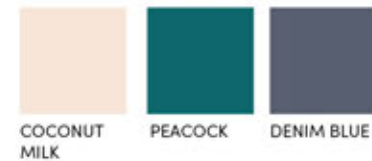

## COLOUR COORDINATION

IMAGINE YOUR CUTIE IN THESE OUTFITS!  
CHECK IT OUT

Loulou Lollipop

DENIM BLUE

COCONUT MILK

PEACOCK

COLOUR COORDINATION

IMAGINE YOUR CUTIE IN THESE OUTFITS!  
HOME SWEET HOME

Loulou Lollipop

PEACOCK

DENIM BLUE

DENIM BLUE

COLOUR COORDINATION

IMAGINE YOUR CUTIE IN THESE OUTFITS!  
JUNGLE FRIENDS

DENIM BLUE

PRINT MATCH -  
NEWBORN SET