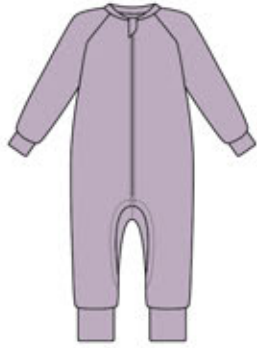

Mauve Wood  
BA9001U.MVW

Denim Blue  
BA9001U.DNB

Peacock  
BA9001U.PCK

Coconut Milk  
BA9001U.CCM

Spruce Green  
BA9001U.SPG

Blush Pink  
BA9001U.BLP

Smoke Blue  
BA9001U.SMB

**WAFFLE 2.5 TOG SLEEP BAG** - size: 0-6, 6-18, 18-36 months | wholesale: 33.00 USD / 40.00 CAD | retail: 66.00 USD / 80.00 CAD

# Waffle

LOULOU LOLLIPOP Apparel Collection

**WAFFLE 1.0 TOG SLEEPSUIT** - size: 6-18 months, 18-36 months, 3-4 T | wholesale: 34.00 USD / 41.00 CAD | retail: 68.00 USD / 82.00 CAD

Lavender  
BA9008U.LVD

Coconut Milk  
BA9008U.CCM

Smoke Blue  
BA9008U.SMB

**WAFFLE 2.5 TOG SLEEPSUIT** - size: 6-18 months, 18-36 months, 3-4 T | wholesale: 34.00 USD / 41.00 CAD | retail: 68.00 USD / 82.00 CAD

Spruce Green  
BA9009U.SPG