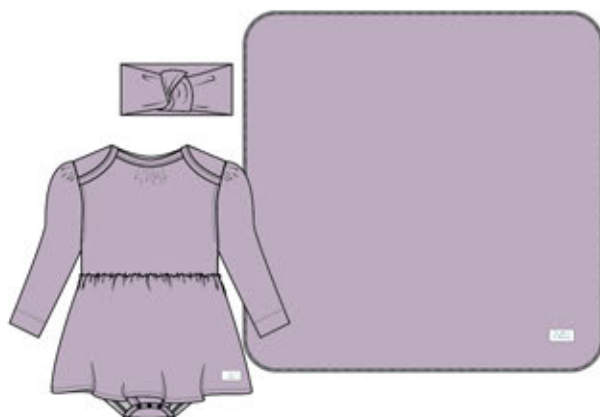

# Waffle

LOULOU LOLLIPOP Apparel Collection

**WAFFLE NEWBORN SET L/S** - size: 0-3, 3-6 months | wholesale: 32.00 USD / 40.00 CAD | retail: 64.00 USD / 80.00 CAD

Denim Blue  
GS8007U.DNB

**WAFFLE NEWBORN SET L/S** - size: 0-3, 3-6 months | wholesale: 32.00 USD / 40.00 CAD | retail: 64.00 USD / 80.00 CAD