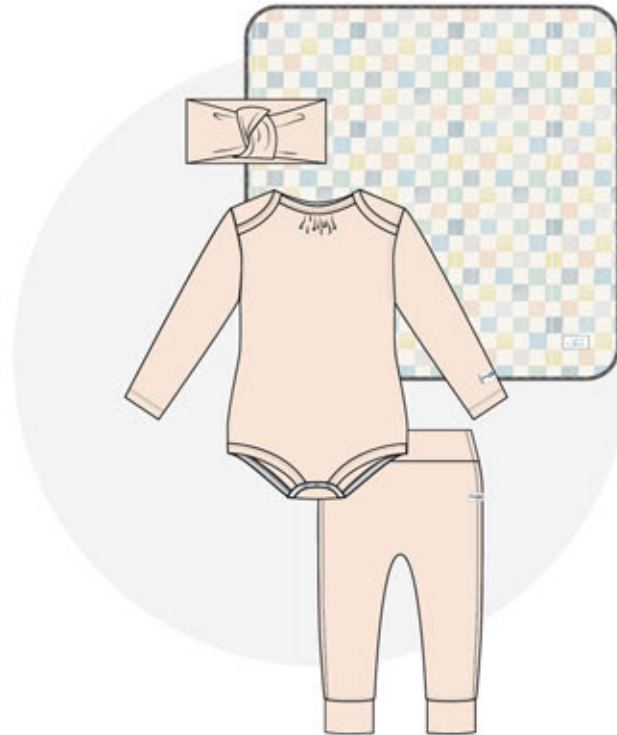

COCONUT MILK