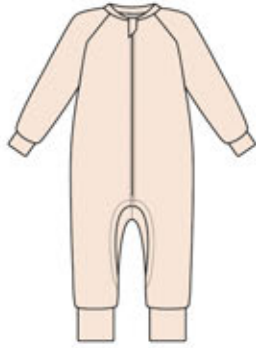

Peacock  
BA5002U.PCK

Blush Pink  
BA5002U.BLP

Smoke Blue  
BA5002U.SMB

**WAFFLE 1.0 TOG SLEEP BAG** - size: 0-6, 6-18, 18-36 months | wholesale: 30.00 USD / 35.00 CAD | retail: 60.00 USD / 70.00 CAD

Lavender  
BA9001U.LVD

Mauve Wood  
BA9001U.MVW

Denim Blue  
BA9001U.DNB

Peacock  
BA9001U.PCK

Coconut Milk  
BA9001U.CCM

Spruce Green  
BA9001U.SPG

Blush Pink  
BA9001U.BLP

Smoke Blue  
BA9001U.SMB

**WAFFLE 2.5 TOG SLEEP BAG** - size: 0-6, 6-18, 18-36 months | wholesale: 33.00 USD / 40.00 CAD | retail: 66.00 USD / 80.00 CAD

# Waffle

LOULOU LOLLIPOP Apparel Collection

**WAFFLE 1.0 TOG SLEEPSUIT** - size: 6-18 months, 18-36 months, 3-4 T | wholesale: 34.00 USD / 41.00 CAD | retail: 68.00 USD / 82.00 CAD

Lavender  
BA9008U.LVD

Coconut Milk  
BA9008U.CCM

Smoke Blue  
BA9008U.SMB

**WAFFLE 2.5 TOG SLEEPSUIT** - size: 6-18 months, 18-36 months, 3-4 T | wholesale: 34.00 USD / 41.00 CAD | retail: 68.00 USD / 82.00 CAD

Spruce Green  
BA9009U.SPG