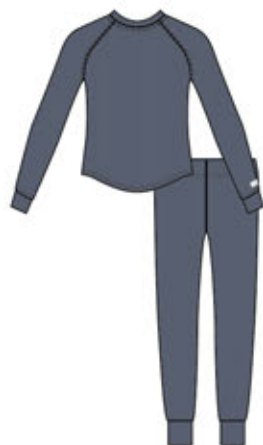

Denim Blue
KA1003U.DNB