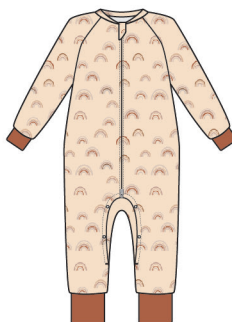

knotted headband
BA7001UD - PST
size: 0-6, 6-12 months
wholesale: 7.00 USD/ 9.00 CAD
retail: 14.00 USD/ 18.00 CAD

Canyon Rainbow

LOULOU LOLLIPOP Apparel 2022 Catalogue

sleeper
BA1002UB - CRB
size: 0-3, 3-6, 6-12, 12-18, 18-24 months
wholesale: 21.00 USD/ 24.50 CAD
retail: 42.00 USD/ 49.00 CAD

girl's long sleeve bodysuit
BA3004FB - CRB
size: 0-3, 3-6, 6-12, 12-18, 18-24 months
wholesale: 14.00 USD/ 16.00 CAD
retail: 28.00 USD/ 32.00 CAD

2 piece pajama set
KA1004UC - CRB
size: 2T, 4T, 6, 8, 10, 12
wholesale: 22.00 USD/ 49.00 CAD
retail: 44.00 USD/ 24.50 CAD

stretch knit blanket
BA8003UB - CRB
size: 45" x 45"
wholesale: 19.50 USD/ 21.50 CAD
retail: 39.00 USD/ 43.00 CAD

2.5 tog sleep bag
BA9005UB - CRB
size: 0-6, 3-18, 18-36 months
wholesale: 32.50 USD/ 40.00 CAD
retail: 65.00 USD/ 80.00 CAD