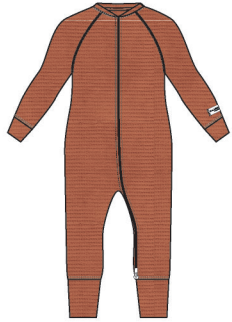

stretch knit blanket
BA8003UB - SUN
size: 45" x 45"
wholesale: 19.50 USD/ 21.50 CAD
retail: 39.00 USD/ 43.00 CAD

2.5 tog sleep bag
BA9005UB - SUN
size: 0-6, 3-18, 18-36 months
wholesale: 32.50 USD/ 40.00 CAD
retail: 65.00 USD/ 80.00 CAD

top knot beanie
BA7002UB - SUN
size: 0-6, 6-12 months
wholesale: 7.00 USD/ 9.00 CAD
retail: 14.00 USD/ 18.00 CAD

knotted headband
BA7004FB - SUN
size: 0-6, 6-12 months
wholesale: 7.00 USD/ 9.00 CAD
retail: 14.00 USD/ 18.00 CAD

pom pom hat
BA7001UD - SUN
size: 0-6, 6-12 months
wholesale: 9.00 USD/ 11.00 CAD
retail: 18.00 USD/ 22.00 CAD

visit us at louloullollipop.com

Waffle

LOULOU LOLLIPOP Apparel 2022 Catalogue

sleeper
BA1001UB - SNN
size: 0-3, 3-6, 6-12, 12-18, 18-24 months
wholesale: 19.00 USD/ 21.00 CAD
retail: 38.00 USD/ 42.00 CAD