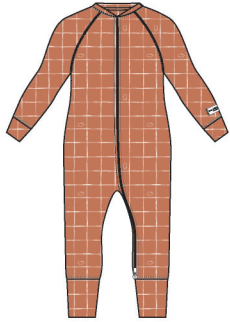

sleep suit
BA9006U - IKF
size: 6-18, 18-36 months, 3T-4T
wholesale: 34.00 USD/ 41.00 CAD
retail: 68.00 USD/ 82.00 CAD

top knot beanie
BA7002UB - IKF
size: 0-6, 6-12 months
wholesale: 7.00 USD/ 9.00 CAD
retail: 14.00 USD/ 18.00 CAD

knotted headband
BA7004FB - IKF
size: 0-6, 6-12 months
wholesale: 7.00 USD/ 9.00 CAD
retail: 14.00 USD/ 18.00 CAD

pom pom hat
BA7001UD - IKF
size: 0-6, 6-12 months
wholesale: 9.00 USD/ 11.00 CAD
retail: 18.00 USD/ 22.00 CAD

Oak Leaves

LOULOU LOLLIPOP Apparel 2022 Catalogue

sleeper
BA1002UB - OKL
size: 0-3, 3-6, 6-12, 12-18, 18-24 months
wholesale: 21.00 USD/ 24.50 CAD
retail: 42.00 USD/ 49.00 CAD

long sleeve bodysuit
BA3001UB/BA3001FB - OKL
size: 0-3, 3-6, 6-12, 12-18, 18-24 months
wholesale: 14.00 USD/ 16.00 CAD
retail: 28.00 USD/ 32.00 CAD

stretch knit blanket
BA8003UB - OKL
size: 45" x 45"
wholesale: 19.50 USD/ 21.50 CAD
retail: 39.00 USD/ 43.00 CAD

2.5 tog sleep bag
BA9005UB - OKL
size: 0-6, 3-18, 18-36 months
wholesale: 32.50 USD/ 40.00 CAD
retail: 65.00 USD/ 80.00 CAD