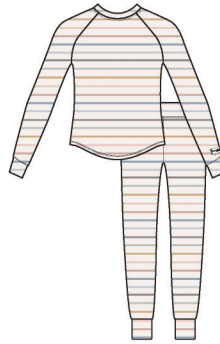

Pastel Stripes

LOULOU LOLLIPOP Apparel 2022 Catalogue

sleeper
BA1002UB - PST
size: 0-3, 3-6, 6-12, 12-18, 18-24 months
wholesale: 21.00 USD/ 24.50 CAD
retail: 42.00 USD/ 49.00 CAD

girl's long sleeve bodysuit
BA3004FB - PST
size: 0-3, 3-6, 6-12, 12-18, 18-24 months
wholesale: 14.00 USD/ 16.00 CAD
retail: 28.00 USD/ 32.00 CAD