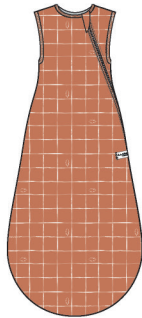

Oak Leaves

LOULOU LOLLIPOP Apparel 2022 Catalogue

sleeper
BA1002UB - OKL
size: 0-3, 3-6, 6-12, 12-18, 18-24 months
wholesale: 21.00 USD/ 24.50 CAD
retail: 42.00 USD/ 49.00 CAD

long sleeve bodysuit
BA3001UB/BA3001FB - OKL
size: 0-3, 3-6, 6-12, 12-18, 18-24 months
wholesale: 14.00 USD/ 16.00 CAD
retail: 28.00 USD/ 32.00 CAD

stretch knit blanket
BA8003UB - OKL
size: 45" x 45"
wholesale: 19.50 USD/ 21.50 CAD
retail: 39.00 USD/ 43.00 CAD

2.5 tog sleep bag
BA9005UB - OKL
size: 0-6, 3-18, 18-36 months
wholesale: 32.50 USD/ 40.00 CAD
retail: 65.00 USD/ 80.00 CAD