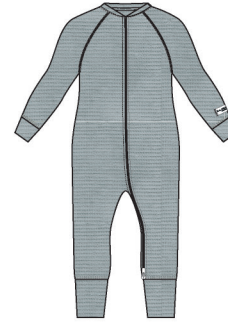

top knot beanie
BA7002UB - SUN
size: 0-6, 6-12 months
wholesale: 7.00 USD/ 9.00 CAD
retail: 14.00 USD/ 18.00 CAD

knotted headband
BA7004FB - SUN
size: 0-6, 6-12 months
wholesale: 7.00 USD/ 9.00 CAD
retail: 14.00 USD/ 18.00 CAD

pom pom hat
BA7001UD - SUN
size: 0-6, 6-12 months
wholesale: 9.00 USD/ 11.00 CAD
retail: 18.00 USD/ 22.00 CAD

visit us at louloullollipop.com

Waffle

LOULOU LOLLIPOP Apparel 2022 Catalogue

sleeper
BA1001UB - SNN
size: 0-3, 3-6, 6-12, 12-18, 18-24 months
wholesale: 19.00 USD/ 21.00 CAD
retail: 38.00 USD/ 42.00 CAD

sleeper
BA1001UB - SVB
size: 0-3, 3-6, 6-12, 12-18, 18-24 months
wholesale: 19.00 USD/ 21.00 CAD
retail: 38.00 USD/ 42.00 CAD

sleeper
BA1001UB - RSM
size: 0-3, 3-6, 6-12, 12-18, 18-24 months
wholesale: 19.00 USD/ 21.00 CAD
retail: 38.00 USD/ 42.00 CAD

sleeper
BA1001UB - MND
size: 0-3, 3-6, 6-12, 12-18, 18-24 months
wholesale: 19.00 USD/ 21.00 CAD
retail: 38.00 USD/ 42.00 CAD

baby pants
BA5003UB - SNN
size: 0-3, 3-6, 6-12, 12-18, 18-24 months
wholesale: 12.00 USD/ 14.50 CAD
retail: 24.00 USD/ 29.00 CAD