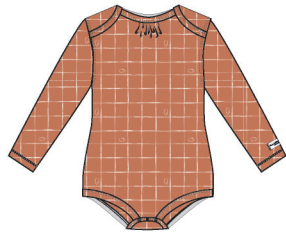

sleep suit
BA9006U - IKF
size: 6-18, 18-36 months, 3T-4T
wholesale: 34.00 USD/ 41.00 CAD
retail: 68.00 USD/ 82.00 CAD

top knot beanie
BA7002UB - IKF
size: 0-6, 6-12 months
wholesale: 7.00 USD/ 9.00 CAD
retail: 14.00 USD/ 18.00 CAD

knotted headband
BA7004FB - IKF
size: 0-6, 6-12 months
wholesale: 7.00 USD/ 9.00 CAD
retail: 14.00 USD/ 18.00 CAD

pom pom hat
BA7001UD - IKF
size: 0-6, 6-12 months
wholesale: 9.00 USD/ 11.00 CAD
retail: 18.00 USD/ 22.00 CAD

Oak Leaves

LOULOU LOLLIPOP Apparel 2022 Catalogue

sleeper
BA1002UB - OKL
size: 0-3, 3-6, 6-12, 12-18, 18-24 months
wholesale: 21.00 USD/ 24.50 CAD
retail: 42.00 USD/ 49.00 CAD

long sleeve bodysuit
BA3001UB/BA3001FB - OKL
size: 0-3, 3-6, 6-12, 12-18, 18-24 months
wholesale: 14.00 USD/ 16.00 CAD
retail: 28.00 USD/ 32.00 CAD

stretch knit blanket
BA8003UB - OKL
size: 45" x 45"
wholesale: 19.50 USD/ 21.50 CAD
retail: 39.00 USD/ 43.00 CAD

2.5 tog sleep bag
BA9005UB - OKL
size: 0-6, 3-18, 18-36 months
wholesale: 32.50 USD/ 40.00 CAD
retail: 65.00 USD/ 80.00 CAD