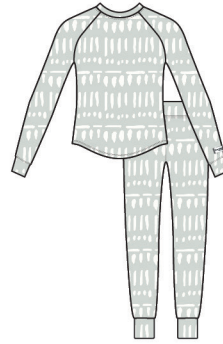

sleep suit
BA9006U - DNO
size: 6-18, 18-36 months, 3T-4T
wholesale: 34.00 USD/ 41.00 CAD
retail: 68.00 USD/ 82.00 CAD

top knot beanie
BA7002UB - DNO
size: 0-6, 6-12 months
wholesale: 7.00 USD/ 9.00 CAD
retail: 14.00 USD/ 18.00 CAD

pom pom hat
BA7001UD - DNO
size: 0-6, 6-12 months
wholesale: 9.00 USD/ 11.00 CAD
retail: 18.00 USD/ 22.00 CAD

Grey Mudcloth

LOULOU LOLLIPOP Apparel 2022 Catalogue

sleeper
BA1002UB - GMD
size: 0-3, 3-6, 6-12, 12-18, 18-24 months
wholesale: 21.00 USD/ 24.50 CAD
retail: 42.00 USD/ 49.00 CAD

long sleeve bodysuit
BA3001UB/BA3001FB - GMD
size: 0-3, 3-6, 6-12, 12-18, 18-24 months
wholesale: 14.00 USD/ 16.00 CAD
retail: 28.00 USD/ 32.00 CAD

2 piece pajama set
KA1004UC - GMD
size: 2T, 4T, 6, 8, 10, 12
wholesale: 22.00 USD/ 49.00 CAD
retail: 44.00 USD/ 24.50 CAD

stretch knit blanket
BA8003UB - SUN
size: 45" x 45"
wholesale: 19.50 USD/ 21.50 CAD
retail: 39.00 USD/ 43.00 CAD

2.5 tog sleep bag
BA9005UB - GMD
size: 0-6, 3-18, 18-36 months
wholesale: 32.50 USD/ 40.00 CAD
retail: 65.00 USD/ 80.00 CAD