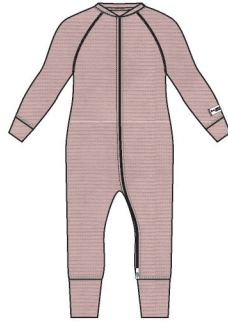

top knot beanie
BA7002UB - SUN
size: 0-6, 6-12 months
wholesale: 7.00 USD/ 9.00 CAD
retail: 14.00 USD/ 18.00 CAD

knotted headband
BA7004FB - SUN
size: 0-6, 6-12 months
wholesale: 7.00 USD/ 9.00 CAD
retail: 14.00 USD/ 18.00 CAD

pom pom hat
BA7001UD - SUN
size: 0-6, 6-12 months
wholesale: 9.00 USD/ 11.00 CAD
retail: 18.00 USD/ 22.00 CAD

visit us at louloullollipop.com

Waffle

LOULOU LOLLIPOP Apparel 2022 Catalogue

sleeper
BA1001UB - SNN
size: 0-3, 3-6, 6-12, 12-18, 18-24 months
wholesale: 19.00 USD/ 21.00 CAD
retail: 38.00 USD/ 42.00 CAD

sleeper
BA1001UB - SVB
size: 0-3, 3-6, 6-12, 12-18, 18-24 months
wholesale: 19.00 USD/ 21.00 CAD
retail: 38.00 USD/ 42.00 CAD

sleeper
BA1001UB - RSM
size: 0-3, 3-6, 6-12, 12-18, 18-24 months
wholesale: 19.00 USD/ 21.00 CAD
retail: 38.00 USD/ 42.00 CAD

sleeper
BA1001UB - MND
size: 0-3, 3-6, 6-12, 12-18, 18-24 months
wholesale: 19.00 USD/ 21.00 CAD
retail: 38.00 USD/ 42.00 CAD

baby pants
BA5003UB - SNN
size: 0-3, 3-6, 6-12, 12-18, 18-24 months
wholesale: 12.00 USD/ 14.50 CAD
retail: 24.00 USD/ 29.00 CAD