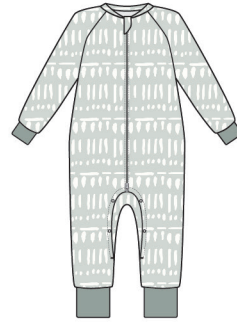

pom pom hat
BA7001UD - DNO
size: 0-6, 6-12 months
wholesale: 9.00 USD/ 11.00 CAD
retail: 18.00 USD/ 22.00 CAD

Grey Mudcloth

LOULOU LOLLIPOP Apparel 2022 Catalogue

sleeper
BA1002UB - GMD
size: 0-3, 3-6, 6-12, 12-18, 18-24 months
wholesale: 21.00 USD/ 24.50 CAD
retail: 42.00 USD/ 49.00 CAD

long sleeve bodysuit
BA3001UB/BA3001FB - GMD
size: 0-3, 3-6, 6-12, 12-18, 18-24 months
wholesale: 14.00 USD/ 16.00 CAD
retail: 28.00 USD/ 32.00 CAD

2 piece pajama set
KA1004UC - GMD
size: 2T, 4T, 6, 8, 10, 12
wholesale: 22.00 USD/ 49.00 CAD
retail: 44.00 USD/ 24.50 CAD

stretch knit blanket
BA8003UB - SUN
size: 45" x 45"
wholesale: 19.50 USD/ 21.50 CAD
retail: 39.00 USD/ 43.00 CAD

2.5 tog sleep bag
BA9005UB - GMD
size: 0-6, 3-18, 18-36 months
wholesale: 32.50 USD/ 40.00 CAD
retail: 65.00 USD/ 80.00 CAD

sleep suit
BA9006U - GMD
size: 6-18, 18-36 months, 3T-4T
wholesale: 34.00 USD/ 41.00 CAD
retail: 68.00 USD/ 82.00 CAD

top knot beanie
BA7002UB - GMD
size: 0-6, 6-12 months
wholesale: 7.00 USD/ 9.00 CAD
retail: 14.00 USD/ 18.00 CAD