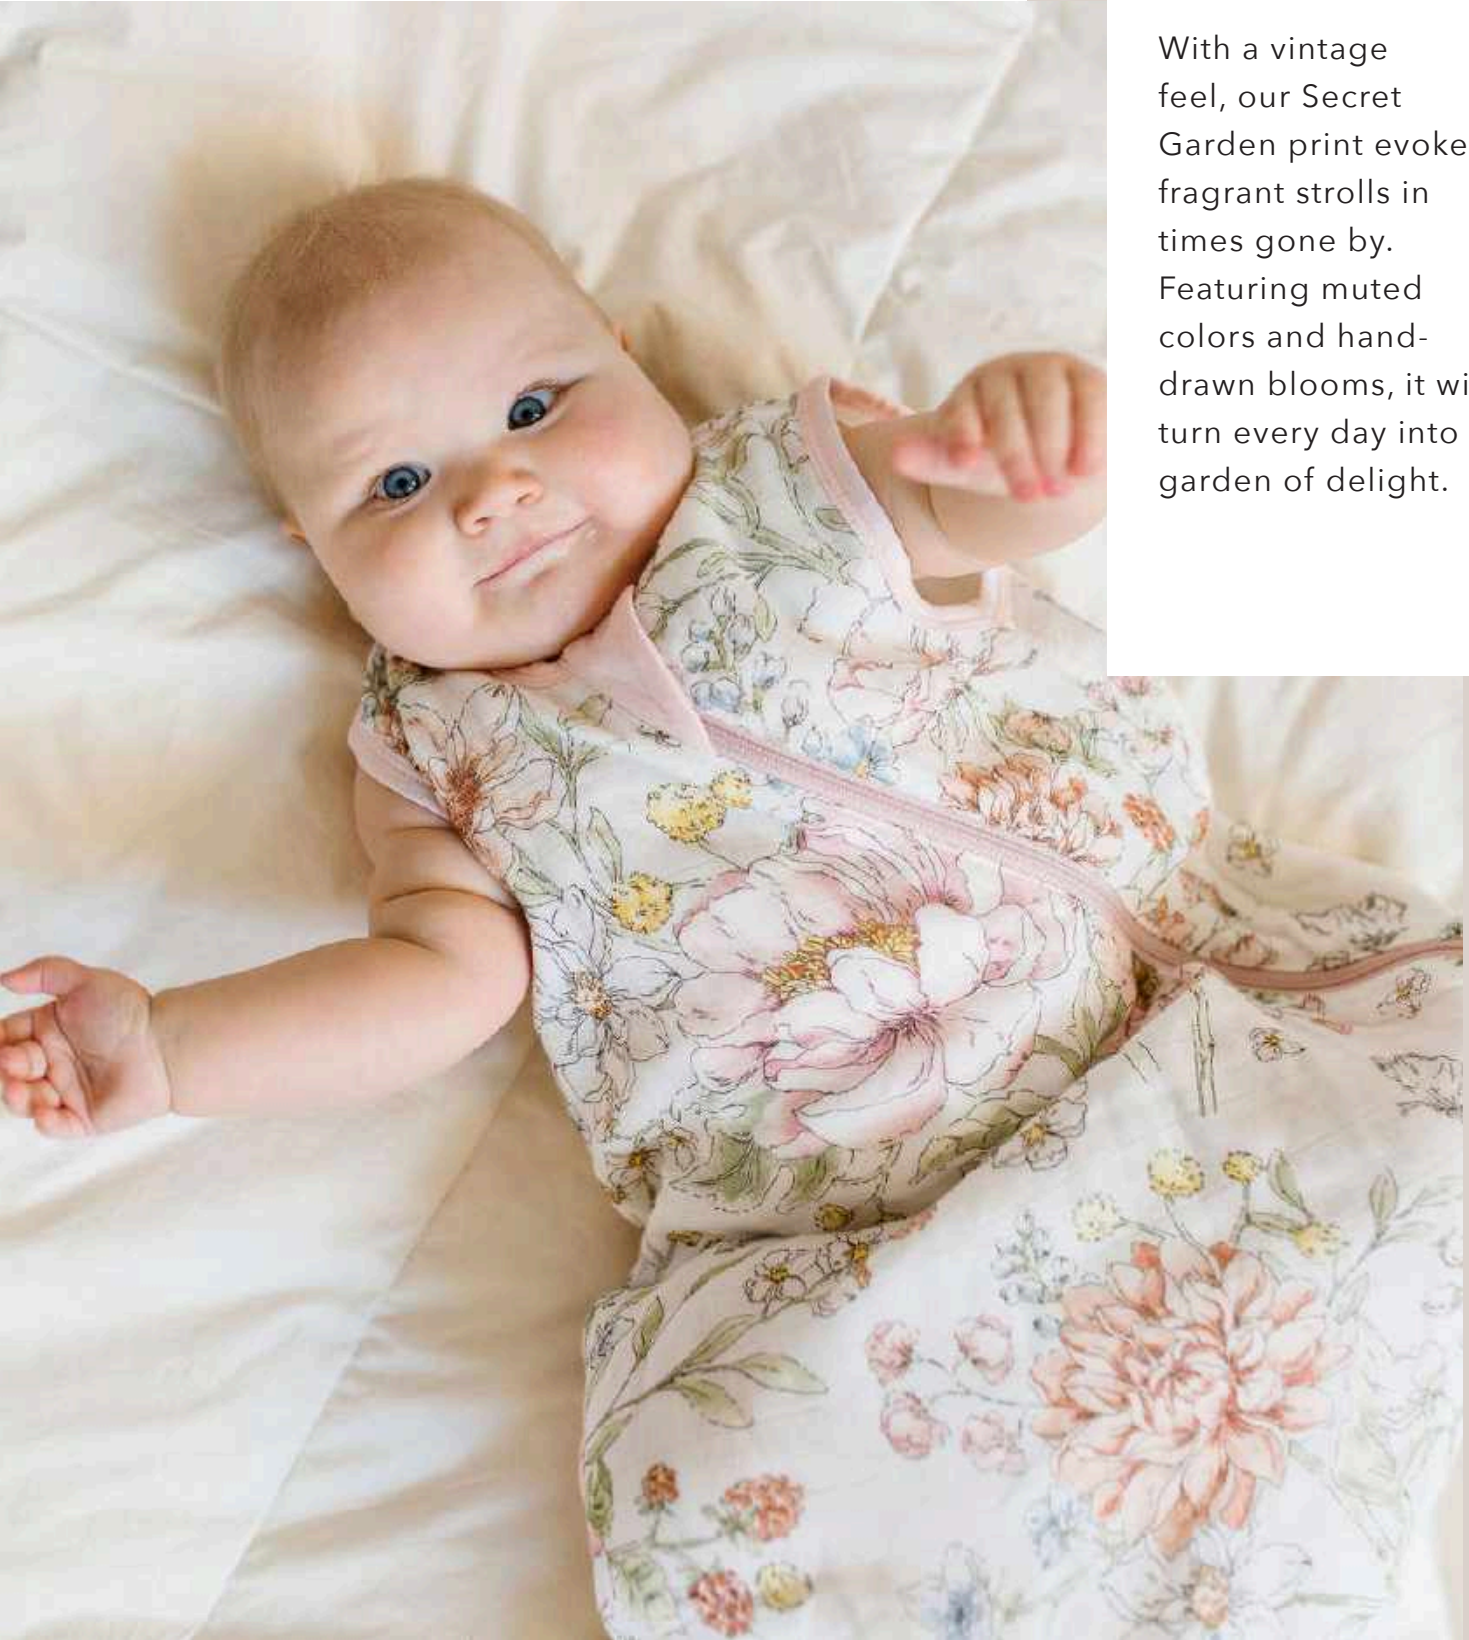

SLEEPING BAG

BA9003U.BBL.9 3-12: 3-12 months
BA9003U.BBL.10 12-24: 12-24 months
MSRP \$42 / WS \$21

BLUEBELL

QTXL.BBL
MSRP \$120 / WS \$60

SECRET GARDEN

Muslin Goods

With a vintage feel, our Secret Garden print evokes fragrant strolls in times gone by. Featuring muted colors and hand-drawn blooms, it will turn every day into a garden of delight.