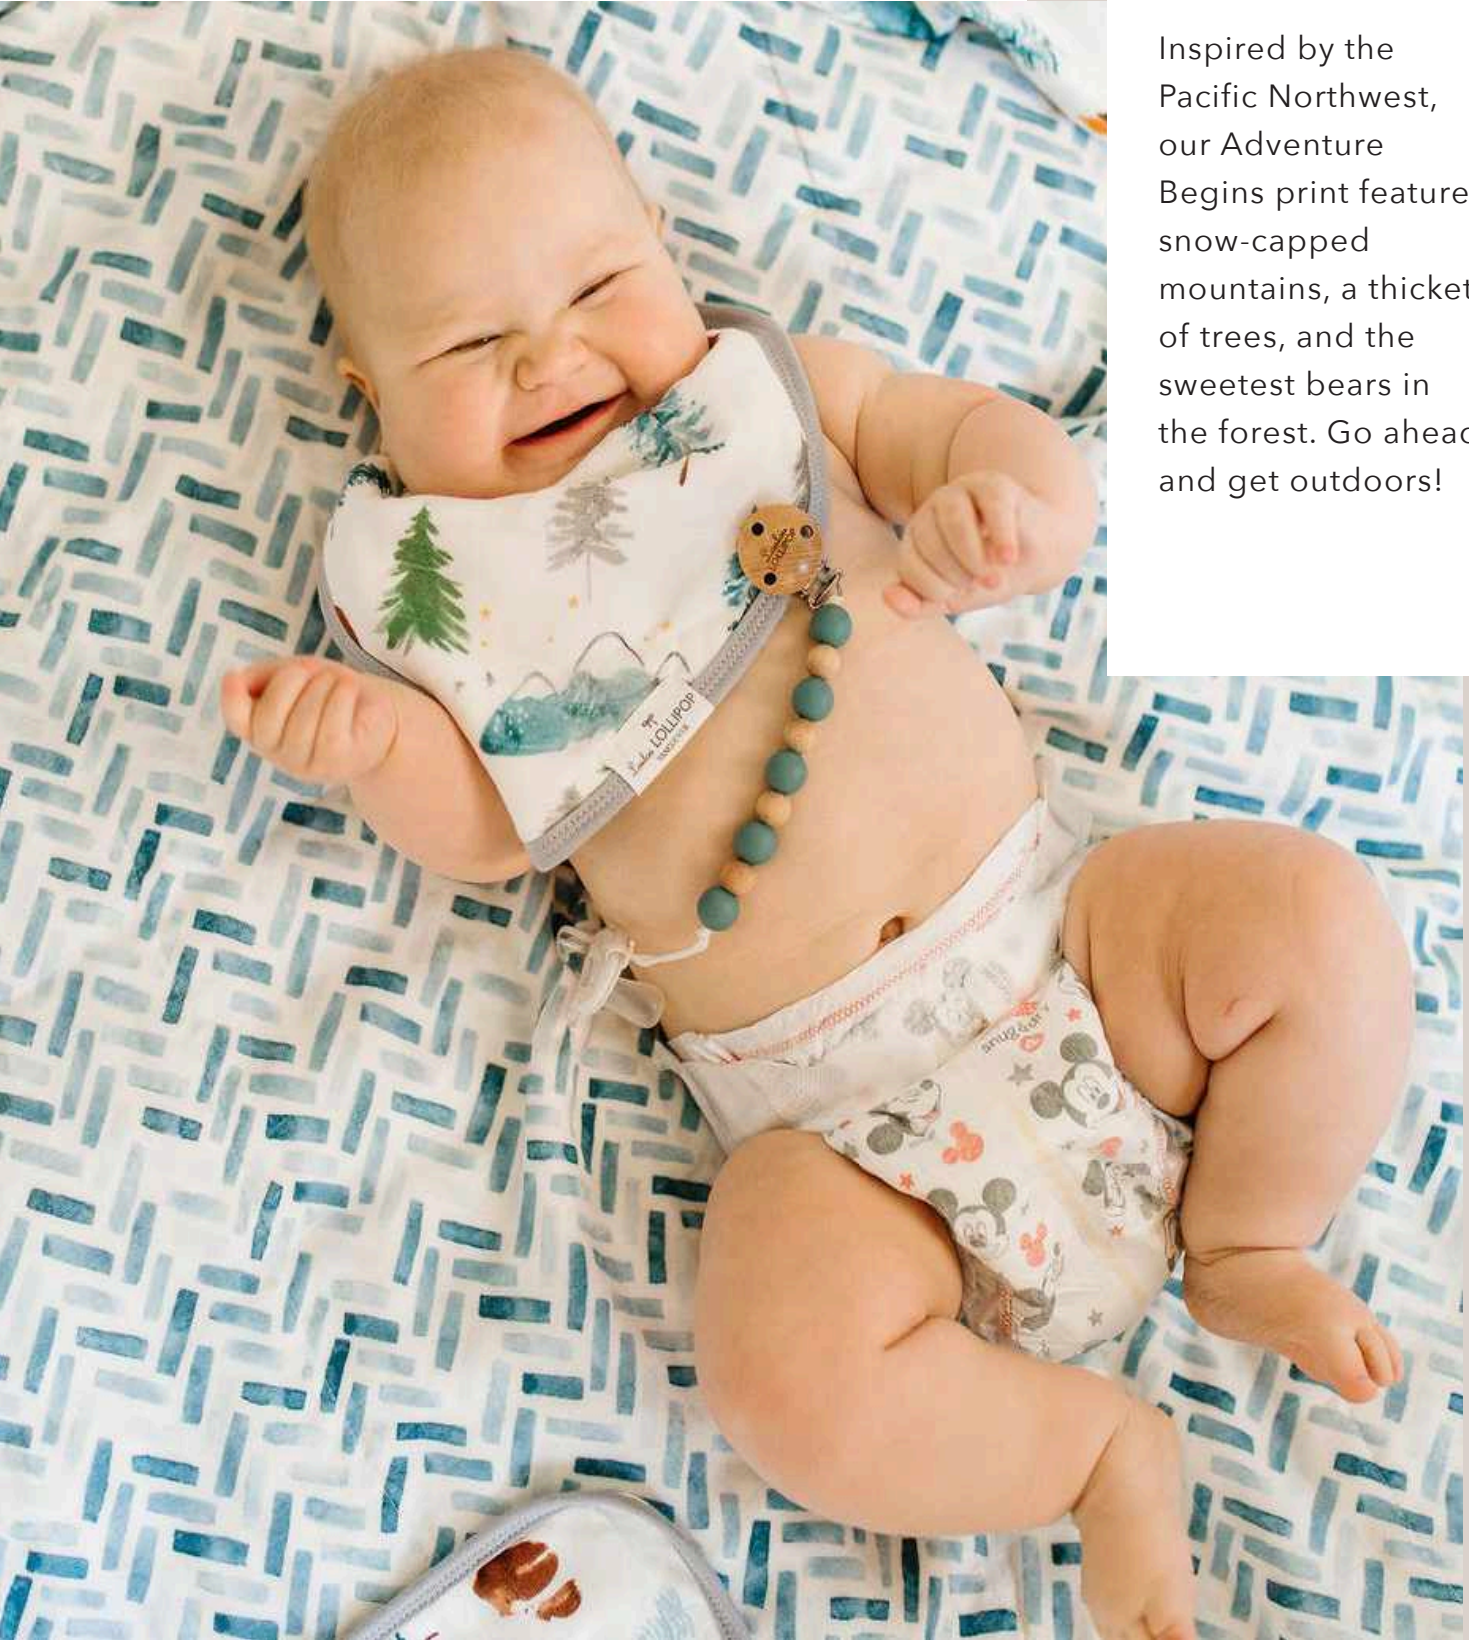

ADVENTURE BEGINS

Muslin Goods

Inspired by the Pacific Northwest, our Adventure Begins print features snow-capped mountains, a thicket of trees, and the sweetest bears in the forest. Go ahead and get outdoors!