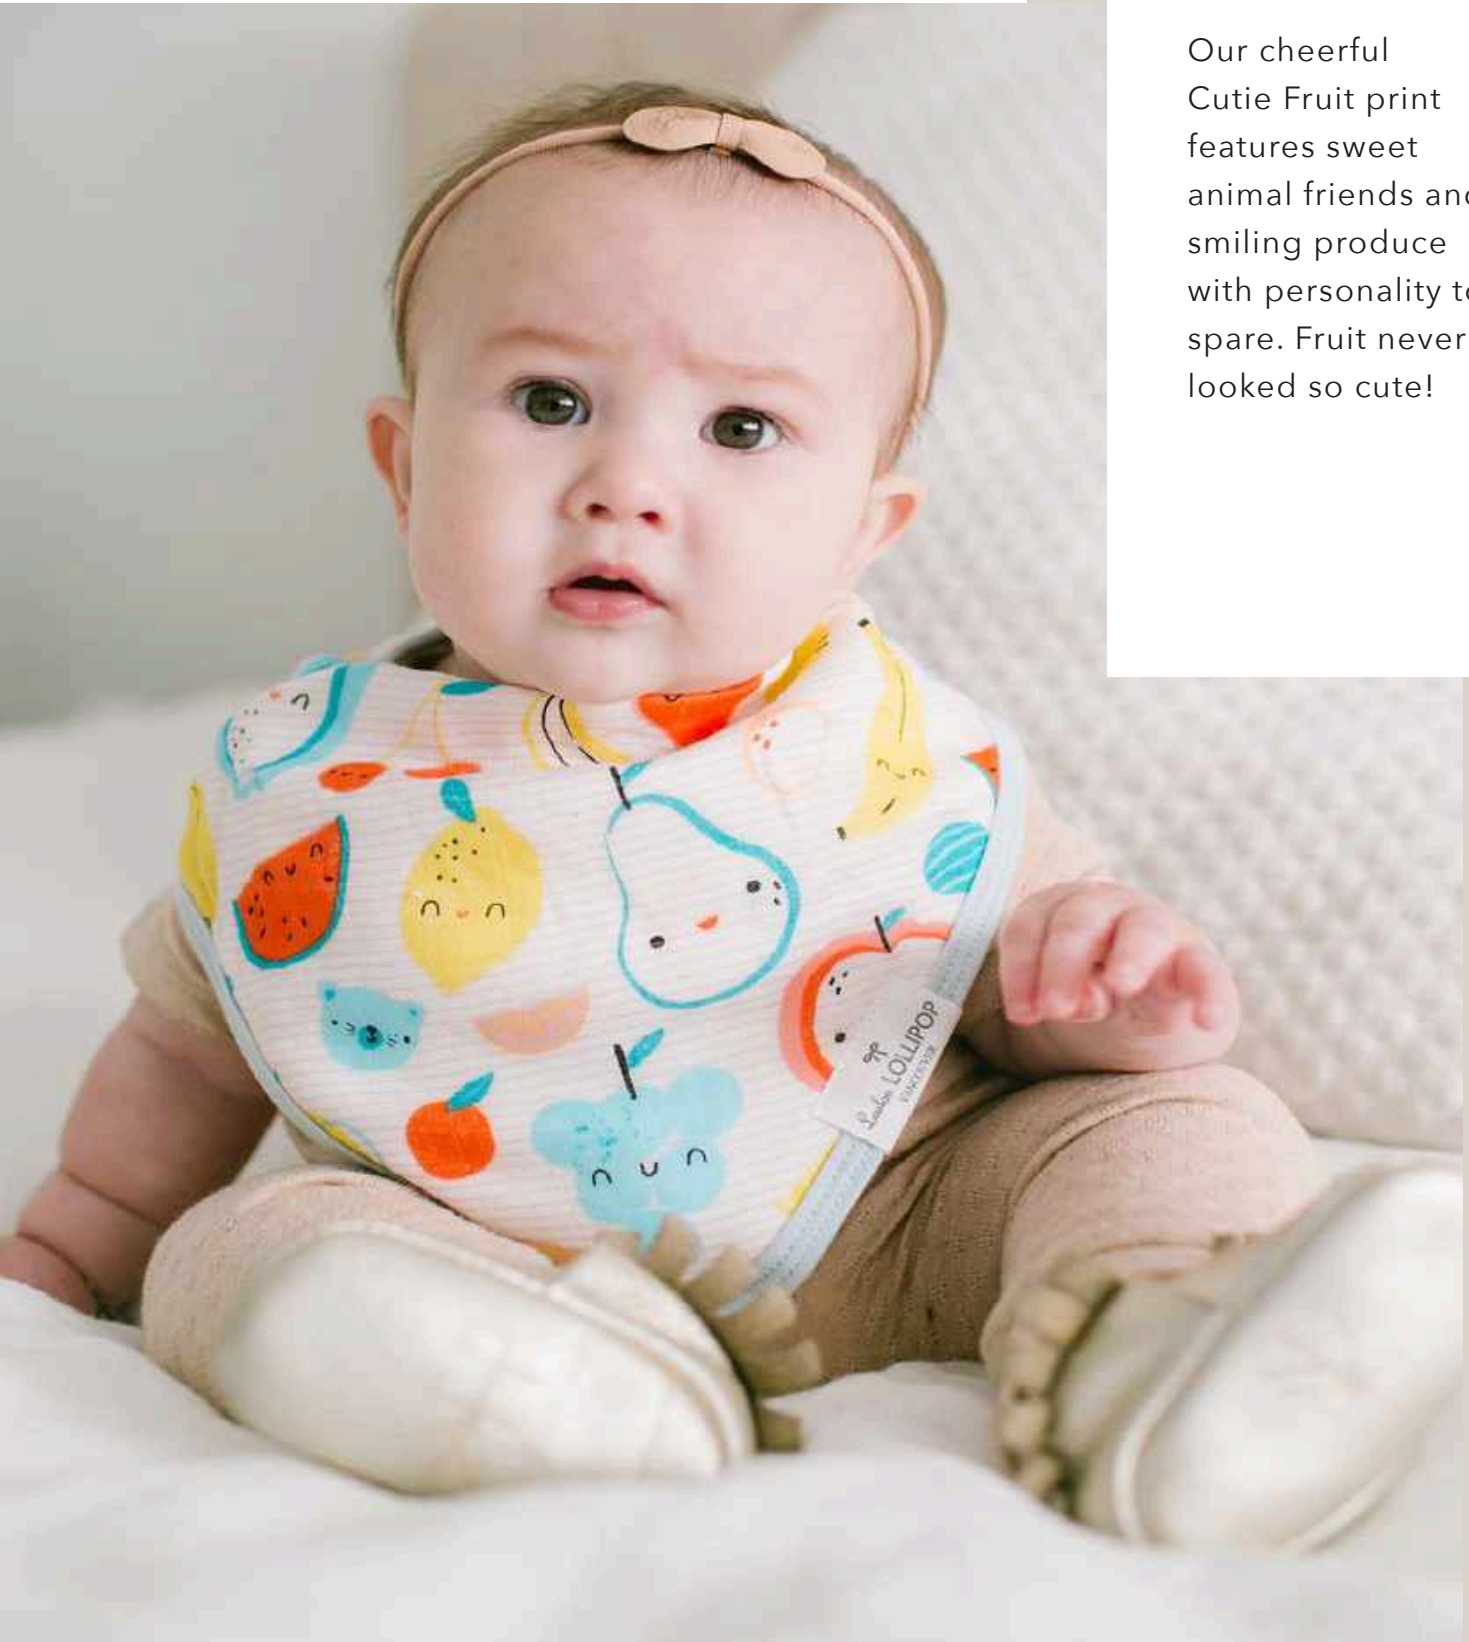

4-LAYER QUILTED BLANKET

QTBUNNY
MSRP \$65 / WS \$32.50

BIB SET

BIBBUNNY
MSRP \$18 / WS \$9

CUTIE FRUIT

Muslin Goods

Our cheerful Cutie Fruit print features sweet animal friends and smiling produce with personality to spare. Fruit never looked so cute!