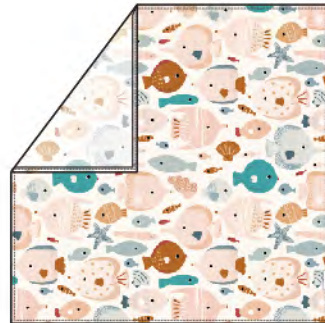

swaddle
SWSKS
size: OS (47" X 47")
wholesale: 12.50 USD / 16.00 CAD
retail: 25.00 USD / 32.00 CAD