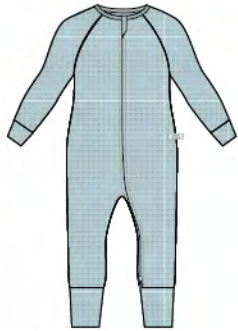

Waffle - Seaglass

LOULOU LOLLIPOP Apparel Collection

sleeper
BA1001U.SGL
size: 0-3, 3-6, 6-12, 12-18, 18-24 months
wholesale: 20.50 USD / 25.00 CAD
retail: 41.00 USD / 50.00 CAD