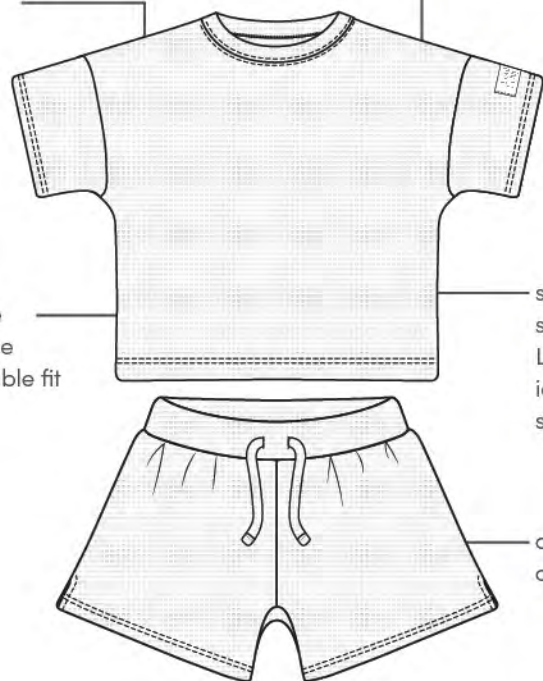

New
Style!

Top and Bottom Set

This perfectly soft waffle set, made from our signature Tencel™ Lyocell fabric and crafted into the most stylish, relaxed shape, will be a firm favorite for your little ones this summer. Allowing ease of movement for all their adventures while looking stylish in this modern and relaxed top and bottom set.

comfortable style for
warmer weather

safety certified for your
piece of mind

tag-free inside
garment for the
most comfortable fit

super soft and
sustainable Tencel™
Lyocell waffle fabric
ideal for the most
sensitive skin

available in a variety
of on-trend colours

Code: BA2006U

size: 3-6, 6-12, 12-18, 18-24 months,

Code: KA2006U

2T, 3T, 4T, 5T, 6

wholesale: 25.00 USD / 32.50 CAD

retail: 50.00 USD / 65.00 CAD

Why we love our 2 Piece Long Leg, Short Sleeve PJ Set

- **Wafflelicious Comfort:**

This waffle-textured set, made from our signature Tencel™ Lyocell fabric, is as cute as it is comfy. The perfect blend of comfort and style for your little one's warm-weather adventures.

- **Sweet Style & Snuggle-Worthy Softness:**

The soft, breathable material feels gentle against your baby's delicate skin, while the adorable relaxed fit shorts add a touch of playful charm, making them perfect for summertime adventures.

- **Stylish and Relaxed Fit:**

On-trend and stylish, this set has a relaxed fit for a fashionable look. Available in a variety of colours to compliment your little one's stylish wardrobe.

- **Thoughtful Design:**

Featuring a tag-free care label, zipper guard, hidden seams and flat seams to prevent itching. Keeping baby's ultimate comfort in mind.