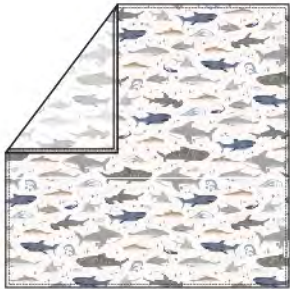

Sharks
BA9003U.SHK

Seals
BA9003U.SEL

Sun-kissed Shoal
BA9003U.SKS

Painterly Seahorse
BA9003U.PSH

Quilt Blankets, Swaddles and Wash Cloth Sets

LOULOU LOLLIPOP Muslin Nursery Collection

QUILT BLANKET - size: OS (47" x 47") | wholesale: 32.50 USD / 40.00 CAD | retail: 65.00 USD / 80.00 CAD

Sharks
QTSHK

Seals
QTSEL

Mermaids
QTMER

Painterly Seahorse
QTPSH

SWADDLE - size: OS (47" X 47") | wholesale: 12.50 USD / 16.00 CAD | retail: 25.00 USD / 32.00 CAD

Sharks
SWSHK

Ocean Explorer
SWOCX

Seals
SWSEL