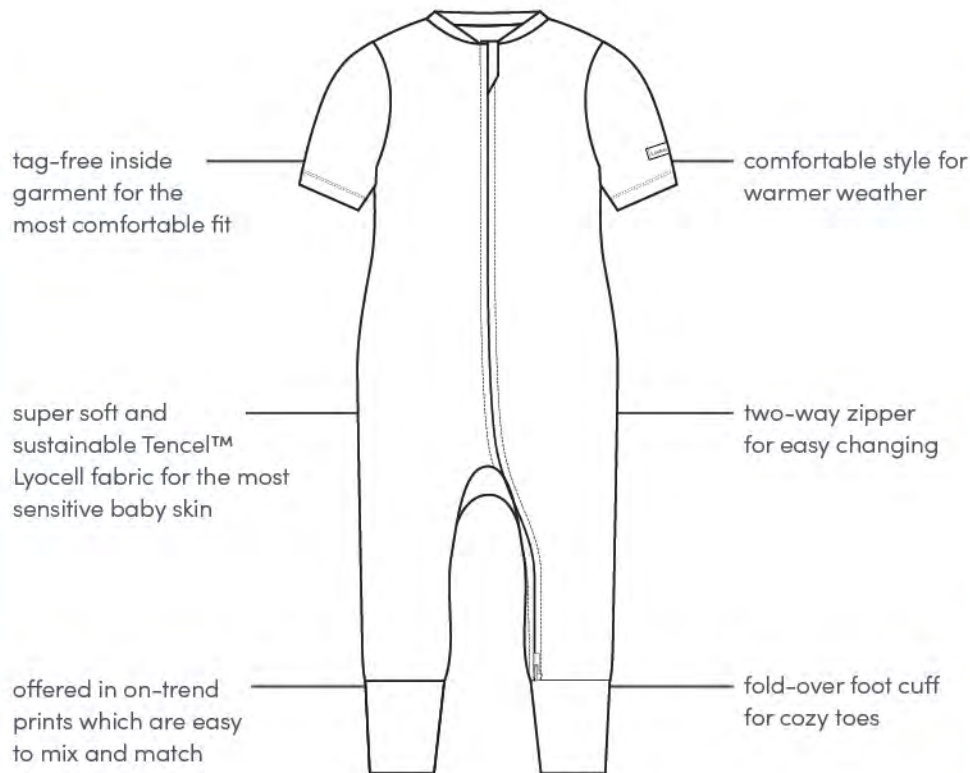

New
Style!

Short Sleeve Zipped Romper

This playful short-sleeve romper is the perfect blend of comfort, convenience and style for all your little one's warm-weather adventures.

Why we love our Short Sleeve Romper

- **Effortless Outfit Changes:**

The two-way YKK zippers make dressing your little one or diaper changes a breeze

- **Cozy Comfy Toes:**

Fold-over foot cuffs keep tiny toes warm and cozy, eliminating the need for separate socks that often get lost.

- **Thoughtful Design:**

Featuring a tag-free care label, zipper guard, hidden seams and flat seams to prevent itching. Keeping baby's ultimate comfort in mind.

Code: Printed BA1003U, Waffle BA1004U

size: 0-3, 3-6, 6-12, 12-18, 18-24 months

wholesale: 18.00 USD / 22.50 CAD

retail: 36.00 USD / 45.00 CAD