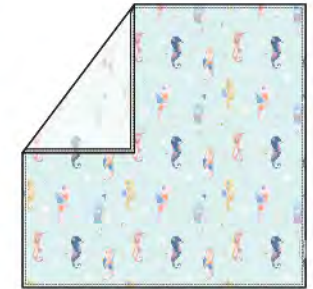

Painterly Seahorse
SWPSH

WASH CLOTH - 3 PIECE SET - size: OS (12" x 12") | wholesale: 9.00 USD / 12.00 CAD | retail: 18.00 USD / 24.00 CAD