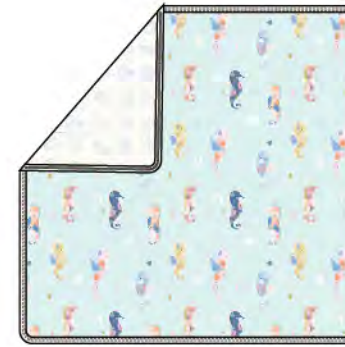

Painterly Seahorse
QTPSH

SWADDLE - size: OS (47" X 47") | wholesale: 12.50 USD / 16.00 CAD | retail: 25.00 USD / 32.00 CAD