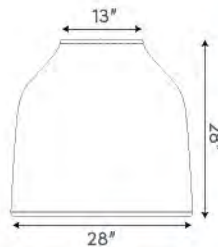

Code: MPC

size: OS (28" X 28" X 13")

wholesale: 17.50 USD / 24.00 CAD

retail: 35.00 USD / 48.00 CAD

5 Ways to Use Our Multi Purpose Cover

1. Functional and stylish protection on high chair

2. Keeps little hands clean on shopping carts