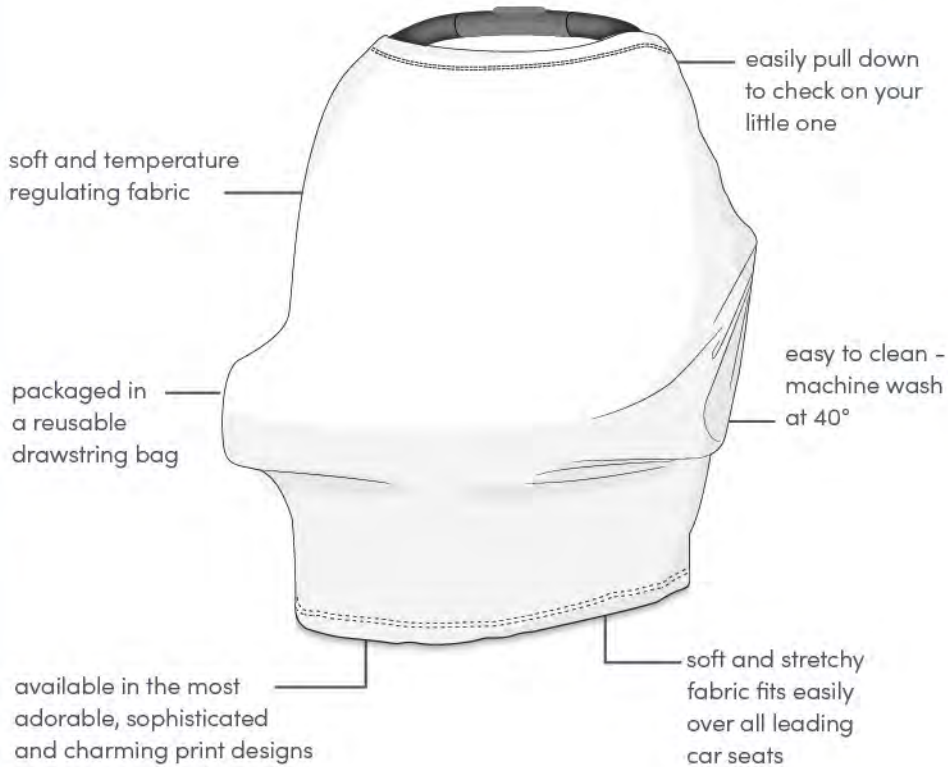

New
Style!

Multi Purpose Cover

5-in-1 Comfort on the Go: Made with luxuriously soft and breathable TENCEL™ Lyocell, our Multi-Use Cover offers ultimate comfort for car seats, nursing shopping carts, stroller, shade and more. Plus, it regulates temperature and transitions seamlessly, keeping your baby happy and parents stress-free. Sustainable, stylish and machine-washable, it's a must-have for any diaper bag!