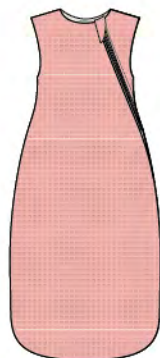

1.0 TOG Sleep Bag
BA9001U.COR
size: 0-6, 6-18, 18-36 months
wholesale: 31.00 USD / 39.00 CAD
retail: 62.00 USD / 78.00 CAD