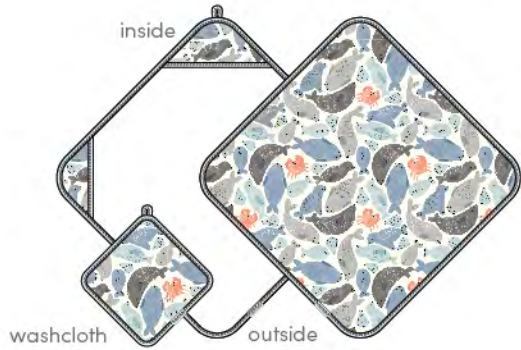

size: OS (47" X 47")
wholesale: 12.50 USD / 16.00 CAD
retail: 25.00 USD / 32.00 CAD

bandana bib set
BIBOCX

size: 3-36 months
wholesale: 9.00 USD / 12.00 CAD
retail: 18.00 USD / 24.00 CAD

Seals

LOULOU LOLLIPOP Muslin Nursery Collection