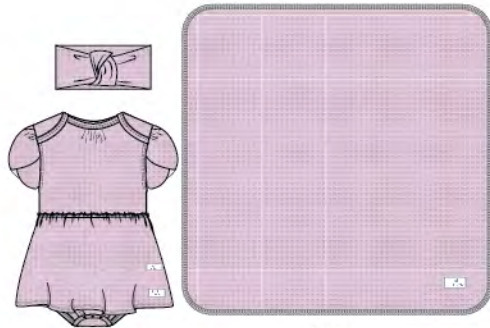

Coral
BA7005F.COR

Lilac
BA7005F.LLC

Pink Checkerboard
BA7004F.PCB

Gift Sets and Multi Purpose Covers

LOULOU LOLLIPOP Apparel Collection

PRINTED NEWBORN GIFT SET - size: 0-3, 3-6 months | wholesale: 32.00 USD / 41.00 CAD | retail: 64.00 USD / 82.00 CAD

WAFFLE NEWBORN GIFT SET - size: 0-3, 3-6 months | wholesale: 33.00 USD / 42.50 CAD | retail: 66.00 USD / 85.00 CAD

Lilac
GS8001F.LLC

Pink Checkerboard
GS8005F.PCB

Seaglass
GS8001U.SGL

Sharks
GS8005U.SHK

PRINTED MULTI PURPOSE COVER - size: OS 28" x 28" | wholesale: 17.50 USD / 24.00 CAD | retail: 35.00 USD / 48.00 CAD