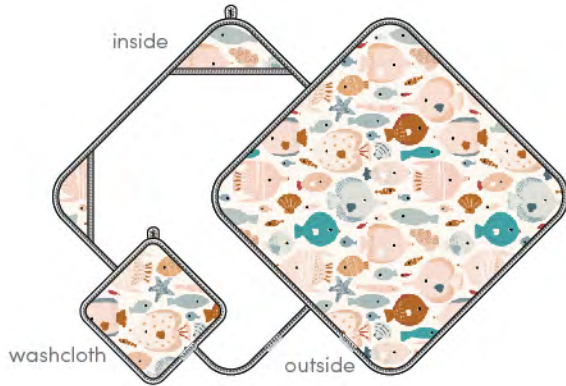

fitted crib sheet
CRIBMER
size: OS (52" long x 28" wide x 9" deep)
wholesale: 15.00 USD / 20.00 CAD
retail: 30.00 USD / 40.00 CAD

swaddle
SWMER
size: OS (47" X 47")
wholesale: 12.50 USD / 16.00 CAD
retail: 25.00 USD / 32.00 CAD

quilt blanket
QTMER
size: OS (47" x 47")
wholesale: 32.50 USD / 40.00 CAD
retail: 65.00 USD / 80.00 CAD

burp cloths - 2 piece set
BCLMER
size: OS (22" X 11.5")
wholesale: 11.00 USD / 15.00 CAD
retail: 22.00 USD / 30.00 CAD

Sun-kissed Shoal and Pink Checkerboard

LOULOU LLOLLOPOP Muslin Nursery Collection

hooded towel set
TWSKS
size: OS (32" x 32" hooded towel, 12" x 12" washcloth)
wholesale: 19.00 USD / 24.00 CAD
retail: 38.00 USD / 48.00 CAD