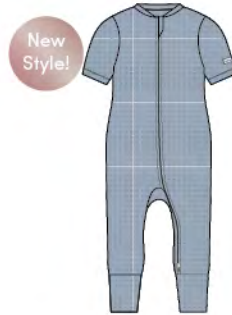

short sleeved zipped romper
BA1004U.BFG
size: 0-3, 3-6, 6-12, 12-18, 18-24 months
wholesale: 19.00 USD / 24.00 CAD
retail: 38.00 USD / 48.00 CAD

waffle top knot beanie
BA7003U.BFG
size: 0-6 months
wholesale: 7.50 USD / 9.50 CAD
retail: 15.00 USD / 19.00 CAD