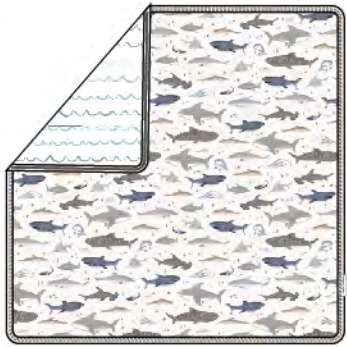

Sharks
BA9003U.SHK

Seals
BA9003U.SEL

Sun-kissed Shoal
BA9003U.SKS

Painterly Seahorse
BA9003U.PSH

Quilt Blankets, Swaddles and Wash Cloth Sets

LOULOU LOLLIPOP Muslin Nursery Collection

QUILT BLANKET - size: OS (47" x 47") | wholesale: 32.50 USD / 40.00 CAD | retail: 65.00 USD / 80.00 CAD