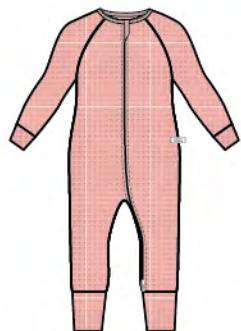

New Style!

short sleeved zipped romper
BA1004U.LLC
size: 0-3, 3-6, 6-12, 12-18, 18-24 months
wholesale: 19.00 USD / 24.00 CAD
retail: 38.00 USD / 48.00 CAD

skater dress (twirl)
KA4003F.LLC
size: 2T, 3T, 4T, 5T, 6
wholesale: 25.00 USD / 32.50 CAD
retail: 50.00 USD / 65.00 CAD

stretch knit blanket
BA8004U.LLC
size: OS 45" x 47"
wholesale: 15.00 USD / 21.00 CAD
retail: 30.00 USD / 42.00 CAD

waffle knotted headband
BA7005F.LLC
size: 0-6, 6-12 months
wholesale: 7.50 USD / 9.50 CAD
retail: 15.00 USD / 19.00 CAD

waffle bodysuit dress
BA3008F.LLC
size: 0-3, 3-6, 6-12, 12-18, 18-24 months
wholesale: 18.00 USD / 24.00 CAD
retail: 36.00 USD / 48.00 CAD

Waffle - Coral

LOULOU LOLLIPOP Apparel Collection

sleeper
BA1001U.COR
size: 0-3, 3-6, 6-12, 12-18, 18-24 months
wholesale: 20.50 USD / 25.00 CAD
retail: 41.00 USD / 50.00 CAD