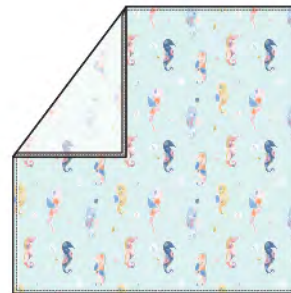

swaddle
SWPSH
size: OS (47" X 47")
wholesale: 12.50 USD / 16 CAD
retail: 25.00 USD / 32.00 CAD