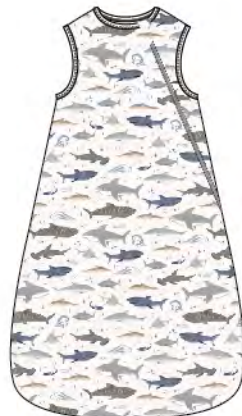

0.5 TOG lightweight sleep bag
BA9003U.SHK
size: 0-6, 6-18, 18-36 months
wholesale: 21.00 USD / 27.00 CAD
retail: 42.00 USD / 54.00 CAD