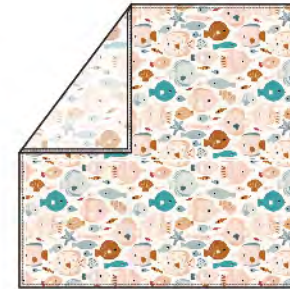

Sun-kissed Shoal
SWSKS