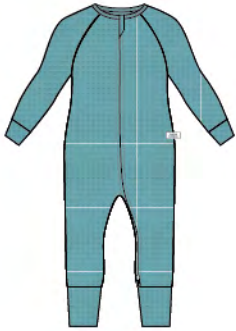

Waffle - Coastal Shade

LOULOU LOLLIPOP Apparel Collection

sleeper
BA1001U.CTS
size: 0-3, 3-6, 6-12, 12-18, 18-24 months
wholesale: 20.50 USD / 25.00 CAD
retail: 41.00 USD / 50.00 CAD