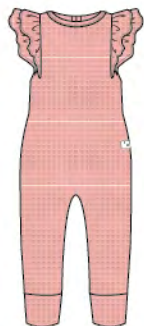

waffle bodysuit dress
BA3008F.LLC
size: 0-3, 3-6, 6-12, 12-18, 18-24 months
wholesale: 18.00 USD / 24.00 CAD
retail: 36.00 USD / 48.00 CAD

Waffle - Coral

LOULOU LOLLIPOP Apparel Collection

sleeper
BA1001U.COR
size: 0-3, 3-6, 6-12, 12-18, 18-24 months
wholesale: 20.50 USD / 25.00 CAD
retail: 41.00 USD / 50.00 CAD

1.0 TOG Sleep Bag
BA9001U.COR
size: 0-6, 6-18, 18-36 months
wholesale: 31.00 USD / 39.00 CAD
retail: 62.00 USD / 78.00 CAD

top + bottom set
BA2006U.COR
size: 3-6, 6-12, 12-18, 18-24 months,
KA2006U.COR
2T, 3T, 4T, 5T, 6
wholesale: 25.00 USD / 32.50 CAD
retail: 50.00 USD / 65.00 CAD