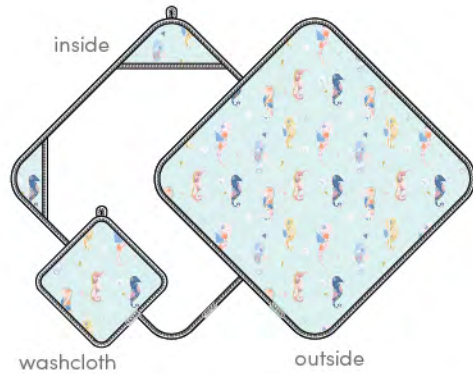

Painterly Seahorse

LOULOU LOLLIPOP Muslin Nursery Collection

hooded towel set
TWPSH
size: OS (32" x 32" hooded towel, 12" x 12" washcloth)
wholesale: 19.00 USD / 24.00 CAD
retail: 38.00 USD / 48.00 CAD