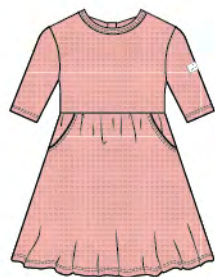

skater dress (twirl)
KA4003F.COR
size: 2T, 3T, 4T, 5T, 6
wholesale: 25.00 USD / 32.50 CAD
retail: 50.00 USD / 65.00 CAD