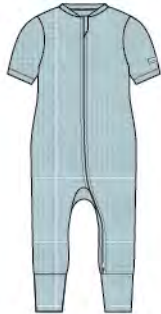

Seaglass
BA1004U.SGL