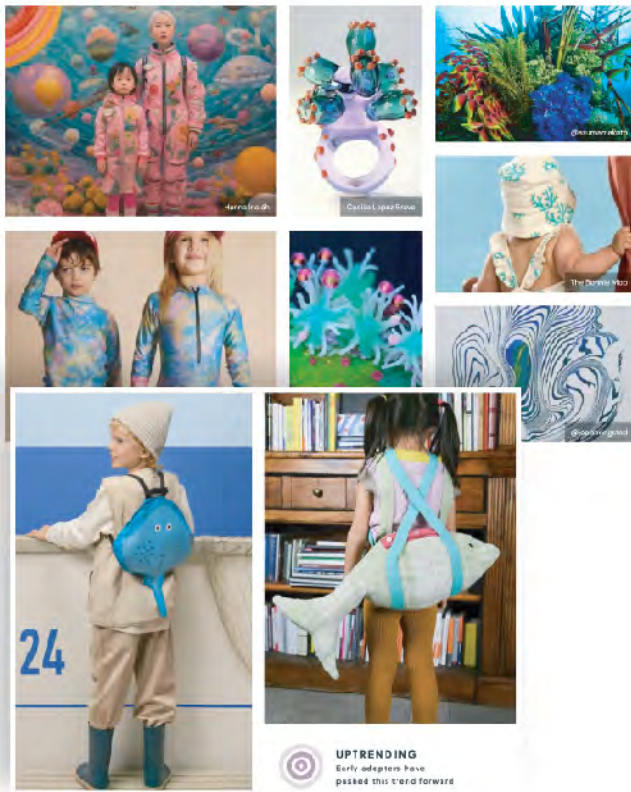

1. We take a look at trend agencies such as WGSN and The Better Trend Company, who create predicted trend forecasts based on future and historical consumer data, pop culture, political events, films, theatre and exhibitions which will be released in the coming years.
2. We read reports from Pantone, Coloro and visit trade fairs such as Premiere Vision to check colour trends.
3. From these reports, we dive deeper into the trends and aesthetics to make them perfect for the Loulou Lollipop brand.

1. gather trend information