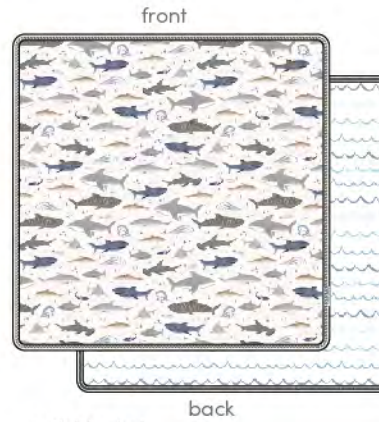

Sharks

LOULOU LOLLIPOP Muslin Nursery Collection

hooded towel set
TWSHK
size: OS (32" x 32" hooded towel, 12" x 12" washcloth)
wholesale: 19.00 USD / 24.00 CAD
retail: 38.00 USD / 48.00 CAD

fitted crib sheet
CRIBSHK
size: OS (52" long x 28" wide x 9" deep)
wholesale: 15.00 USD / 20.00 CAD
retail: 30.00 USD / 40.00 CAD