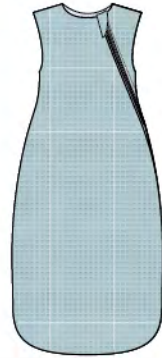

1.0 TOG Sleep Bag
BA9001U.SGL
size: 0-6, 6-18, 18-36 months
wholesale: 31.00 USD / 39.00 CAD
retail: 62.00 USD / 78.00 CAD

New Style!