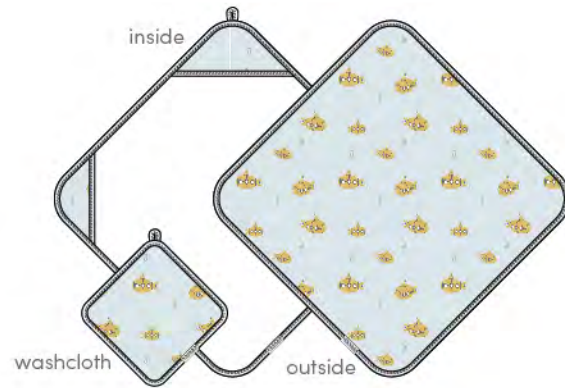

bandana bib set
BIBSHK
size: 3-36 months
wholesale: 9.00 USD / 12.00 CAD
retail: 18.00 USD / 24.00 CAD

0.5 TOG lightweight sleep bag
BA9003U.SHK
size: 0-6, 6-18, 18-36 months
wholesale: 21.00 USD / 27.00 CAD
retail: 42.00 USD / 54.00 CAD

Ocean Explorer

LOULOU LOLLIPOP Muslin Nursery Collection

hooded towel set
TWOCX

size: OS (32" x 32" hooded towel, 12" x 12" washcloth)
wholesale: 19.00 USD / 24.00 CAD
retail: 38.00 USD / 48.00 CAD

swaddle
SWOCX