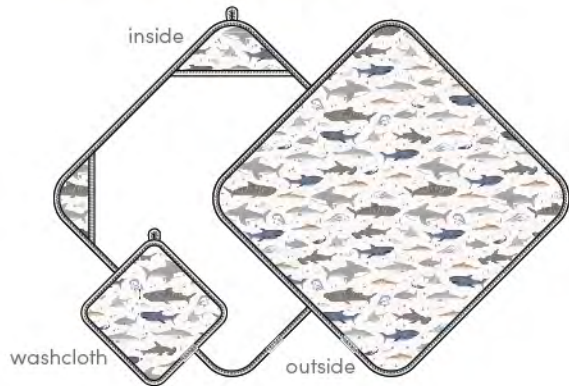

Sharks

LOULOU LOLLIPOP Muslin Nursery Collection

hooded towel set
TWSHK
size: OS (32" x 32" hooded towel, 12" x 12" washcloth)
wholesale: 19.00 USD / 24.00 CAD
retail: 38.00 USD / 48.00 CAD

fitted crib sheet
CRIBSHK
size: OS (52" long x 28" wide x 9" deep)
wholesale: 15.00 USD / 20.00 CAD
retail: 30.00 USD / 40.00 CAD