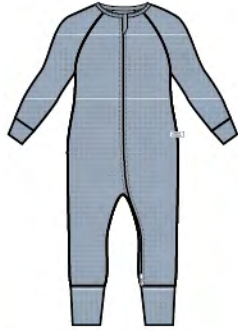

Waffle - Blue Fog

LOULOU LOLLIPOP Apparel Collection

sleeper
BA1001U.BFG
size: 0-3, 3-6, 6-12, 12-18, 18-24 months
wholesale: 20.50 USD / 25.00 CAD
retail: 41.00 USD / 50.00 CAD