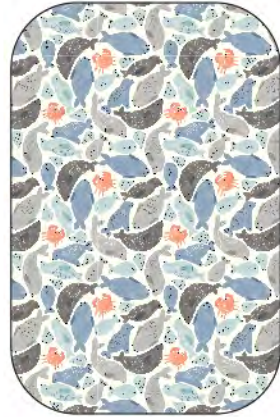

fitted crib sheet
CRIBSEL
size: OS (52" long x 28" wide x 9" deep)
wholesale: 15.00 USD / 20.00 CAD
retail: 30.00 USD / 40.00 CAD