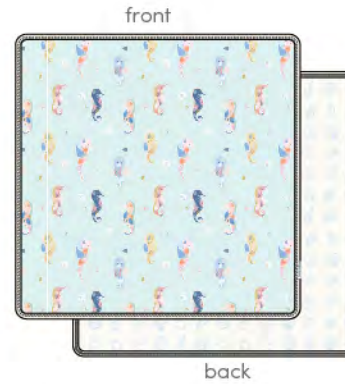

Painterly Seahorse

LOULOU LOLLIPOP Muslin Nursery Collection

hooded towel set
TWPSH
size: OS (32" x 32" hooded towel, 12" x 12" washcloth)
wholesale: 19.00 USD / 24.00 CAD
retail: 38.00 USD / 48.00 CAD

0.5 TOG lightweight sleep bag
BA9003U.PSH
size: 0-6, 6-18, 18-36 months
wholesale: 21.00 USD / 27.00 CAD
retail: 42.00 USD / 54.00 CAD