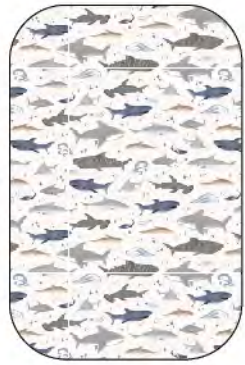

Mermaids
SWMER

Sun-kissed Shoal
SWSKS

Painterly Seahorse
SWPSH

WASH CLOTH - 3 PIECE SET - size: OS (12" x 12") | wholesale: 9.00 USD / 12.00 CAD | retail: 18.00 USD / 24.00 CAD

Sharks
WASHSHK

Seals
WASHSEL

Mermaids
WASHMER

Fitted Crib Sheets, Bandana Bib Sets and Burp Cloth Sets

LOULOU LOLLIPOP Muslin Nursery Collection

FITTED CRIB SHEET - size: OS (52" long x 28" wide x 9" deep) | wholesale: 15.00 USD / 20.00 CAD | retail: 30.00 USD / 40.00 CAD