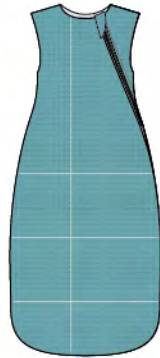

1.0 TOG Sleep Bag
BA9001U.CTS
size: 0-6, 6-18, 18-36 months
wholesale: 31.00 USD / 39.00 CAD
retail: 62.00 USD / 78.00 CAD