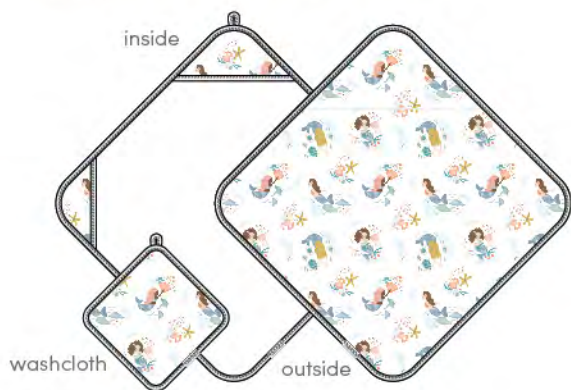

bandana bib set
BIBSEL
size: 3-36 months
wholesale: 9.00 USD / 12.00 CAD
retail: 18.00 USD / 24.00 CAD

0.5 TOG lightweight sleep bag
BA9003U.SEL
size: 0-6, 6-18, 18-36 months
wholesale: 21.00 USD / 27.00 CAD
retail: 42.00 USD / 54.00 CAD

swaddle
SWSEL
size: OS (47" X 47")
wholesale: 12.50 USD / 16.00 CAD
retail: 25.00 USD / 32.00 CAD

Mermaids

LOULOU LOLLIPOP Muslin Nursery Collection

hooded towel set
TWMER
size: OS (32" x 32" hooded towel, 12" x 12" washcloth)
wholesale: 19.00 USD / 24.00 CAD
retail: 38.00 USD / 48.00 CAD