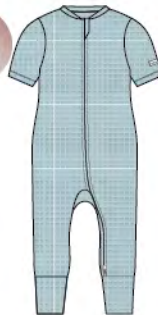

short sleeved zipped romper
BA1004U.SGL
size: 0-3, 3-6, 6-12, 12-18, 18-24 months
wholesale: 19.00 USD / 24.00 CAD
retail: 38.00 USD / 48.00 CAD