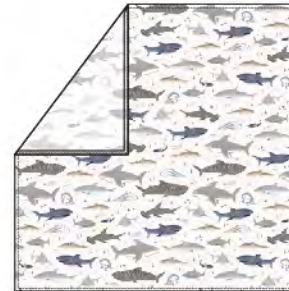

Sharks

LOULOU LOLLIPOP Muslin Nursery Collection

hooded towel set
TWSHK
size: OS (32" x 32" hooded towel, 12" x 12" washcloth)
wholesale: 19.00 USD / 24.00 CAD
retail: 38.00 USD / 48.00 CAD

fitted crib sheet
CRIBSHK
size: OS (52" long x 28" wide x 9" deep)
wholesale: 15.00 USD / 20.00 CAD
retail: 30.00 USD / 40.00 CAD

quilt blanket
QTSHK
size: OS (47" x 47")
wholesale: 32.50 USD / 40.00 CAD
retail: 65.00 USD / 80.00 CAD

swaddle
SWSHK
size: OS (47" X 47")
wholesale: 12.50 USD / 16.00 CAD
retail: 25.00 USD / 32.00 CAD

wash cloth - 3 piece set
WASHSHK
size: OS (12" x 12")
wholesale: 9.00 USD / 12.00 CAD
retail: 18.00 USD / 24.00 CAD

burp cloths - 2 piece set
BCLSHK
size: OS (22" X 11.5")
wholesale: 11.00 USD / 15.00 CAD
retail: 22.00 USD / 30.00 CAD

bandana bib set
BIBSHK
size: 3-36 months
wholesale: 9.00 USD / 12.00 CAD
retail: 18.00 USD / 24.00 CAD

0.5 TOG lightweight sleep bag
BA9003U.SHK
size: 0-6, 6-18, 18-36 months
wholesale: 21.00 USD / 27.00 CAD
retail: 42.00 USD / 54.00 CAD