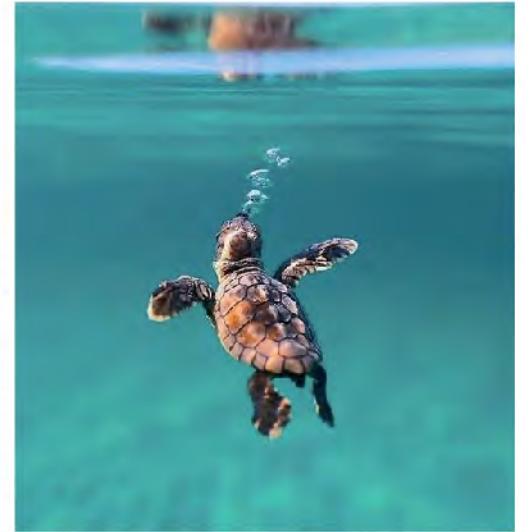

Loulou Lollipop

SS25 SOFT GOODS COLLECTION

Loulou Lollipop

Mega Trend 2025

Ocean Wonders

Our aesthetic for Spring Summer '25 focuses on the wonder of our seas and oceans. Watery painterly styles represent the delicate flow of the sea. Pretty mermaid motifs and deep sea exploring in the cutest submarines, encourage an inventive narrative for our curious little ones. Endangered sea creatures such as the turtle and the shark are featured in our artwork, underlining the importance of protecting the environment for our kids and embedding our ethos of sustainability and responsibility into our design and development practises.