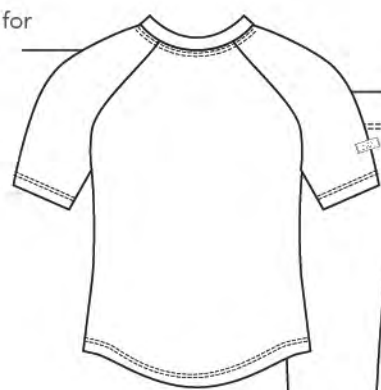

New
Style!

2 Piece Long Leg, Short Sleeve PJ Set

This perfectly cozy pajama set is ideal for keeping your little ones comfortable in warmer weather. Perfect for loungin indoors or for venturing out for some adventure, big or small!

comfortable style for
warmer weather