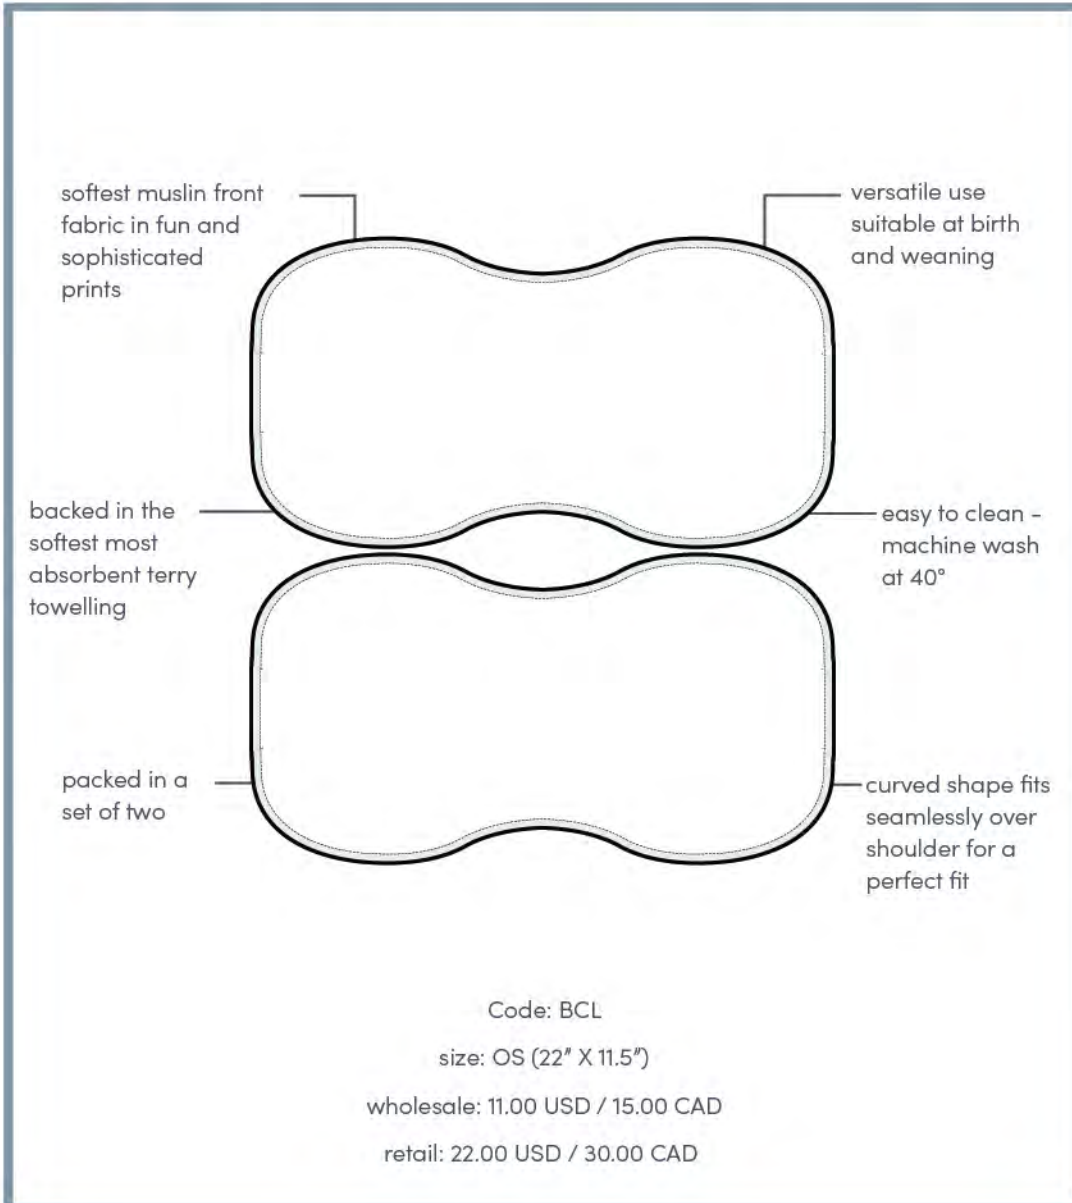

New
Style!

Burp Cloths - 2 Piece Set

Soft and absorbent for playful smiles and spills.

Introducing our incredibly soft Burp Cloth 2 Piece Set, crafted from the softest muslin, with absorbent terry cloth backing to withstand dribbles and spit-ups. Soft, practical and featuring our beautiful hand crafted prints, these are a must-have in any parents diaper bag.

Why we love our Burp Cloths

- **Unmatched Softness and Absorbency**

Experience the same incredible softness and absorbency as our bandana bibs. These gentle muslin burp cloths effectively handle drool, spit up and messes.

- **Superior Comfort & Security:**

The unique contoured design offers a secure and comfortable fit around your shoulder, preventing slipping and keeping your baby comfortable during feeding and burping.

- **Multi-Use Must-Have:**

These versatile cloths are your diaper bag MVP! Wipe up spills, clean sticky faces, or use them as a makeshift changing mat - they handle it all.

- Pack of 2