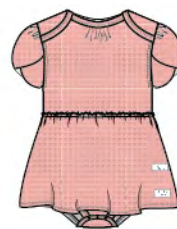

waffle bodysuit dress
BA3008F.COR
size: 0-3, 3-6, 6-12, 12-18, 18-24 months
wholesale: 18.00 USD / 24.00 CAD
retail: 36.00 USD / 48.00 CAD