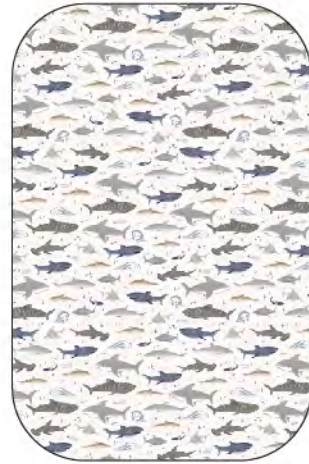

Sharks

LOULOU LOLLIPOP Muslin Nursery Collection

hooded towel set
TWSHK
size: OS (32" x 32" hooded towel, 12" x 12" washcloth)
wholesale: 19.00 USD / 24.00 CAD
retail: 38.00 USD / 48.00 CAD

fitted crib sheet
CRIBSHK
size: OS (52" long x 28" wide x 9" deep)
wholesale: 15.00 USD / 20.00 CAD
retail: 30.00 USD / 40.00 CAD