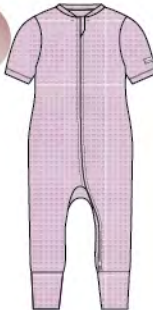

short sleeved zipped romper
BA1004U.LLC
size: 0-3, 3-6, 6-12, 12-18, 18-24 months
wholesale: 19.00 USD / 24.00 CAD
retail: 38.00 USD / 48.00 CAD