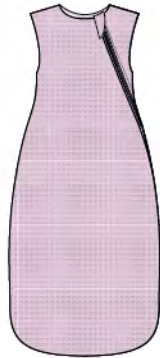

multi purpose cover
MPCPCB
size: OS 28" x 28"
wholesale: 17.50 USD / 24.00 CAD
retail: 35.00 USD / 48.00 CAD

Waffle - Lilac

LOULOU LOLLIPOP Apparel Collection

sleeper
BA1001U.LLC
size: 0-3, 3-6, 6-12, 12-18, 18-24 months
wholesale: 20.50 USD / 25.00 CAD
retail: 41.00 USD / 50.00 CAD

1.0 TOG Sleep Bag
BA9001U.LLC
size: 0-6, 6-18, 18-36 months
wholesale: 31.00 USD / 39.00 CAD
retail: 62.00 USD / 78.00 CAD

New Style!

top + bottom set
BA2006U.LLC
size: 3-6, 6-12, 12-18, 18-24 months,
KA2006U.LLC
2T, 3T, 4T, 5T, 6
wholesale: 25.00 USD / 32.50 CAD
retail: 50.00 USD / 65.00 CAD