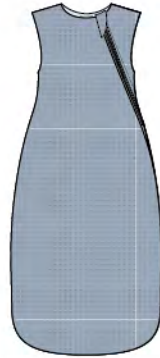

1.0 TOG Sleep Bag
BA9001U.BFG
size: 0-6, 6-18, 18-36 months
wholesale: 31.00 USD / 39.00 CAD
retail: 62.00 USD / 78.00 CAD