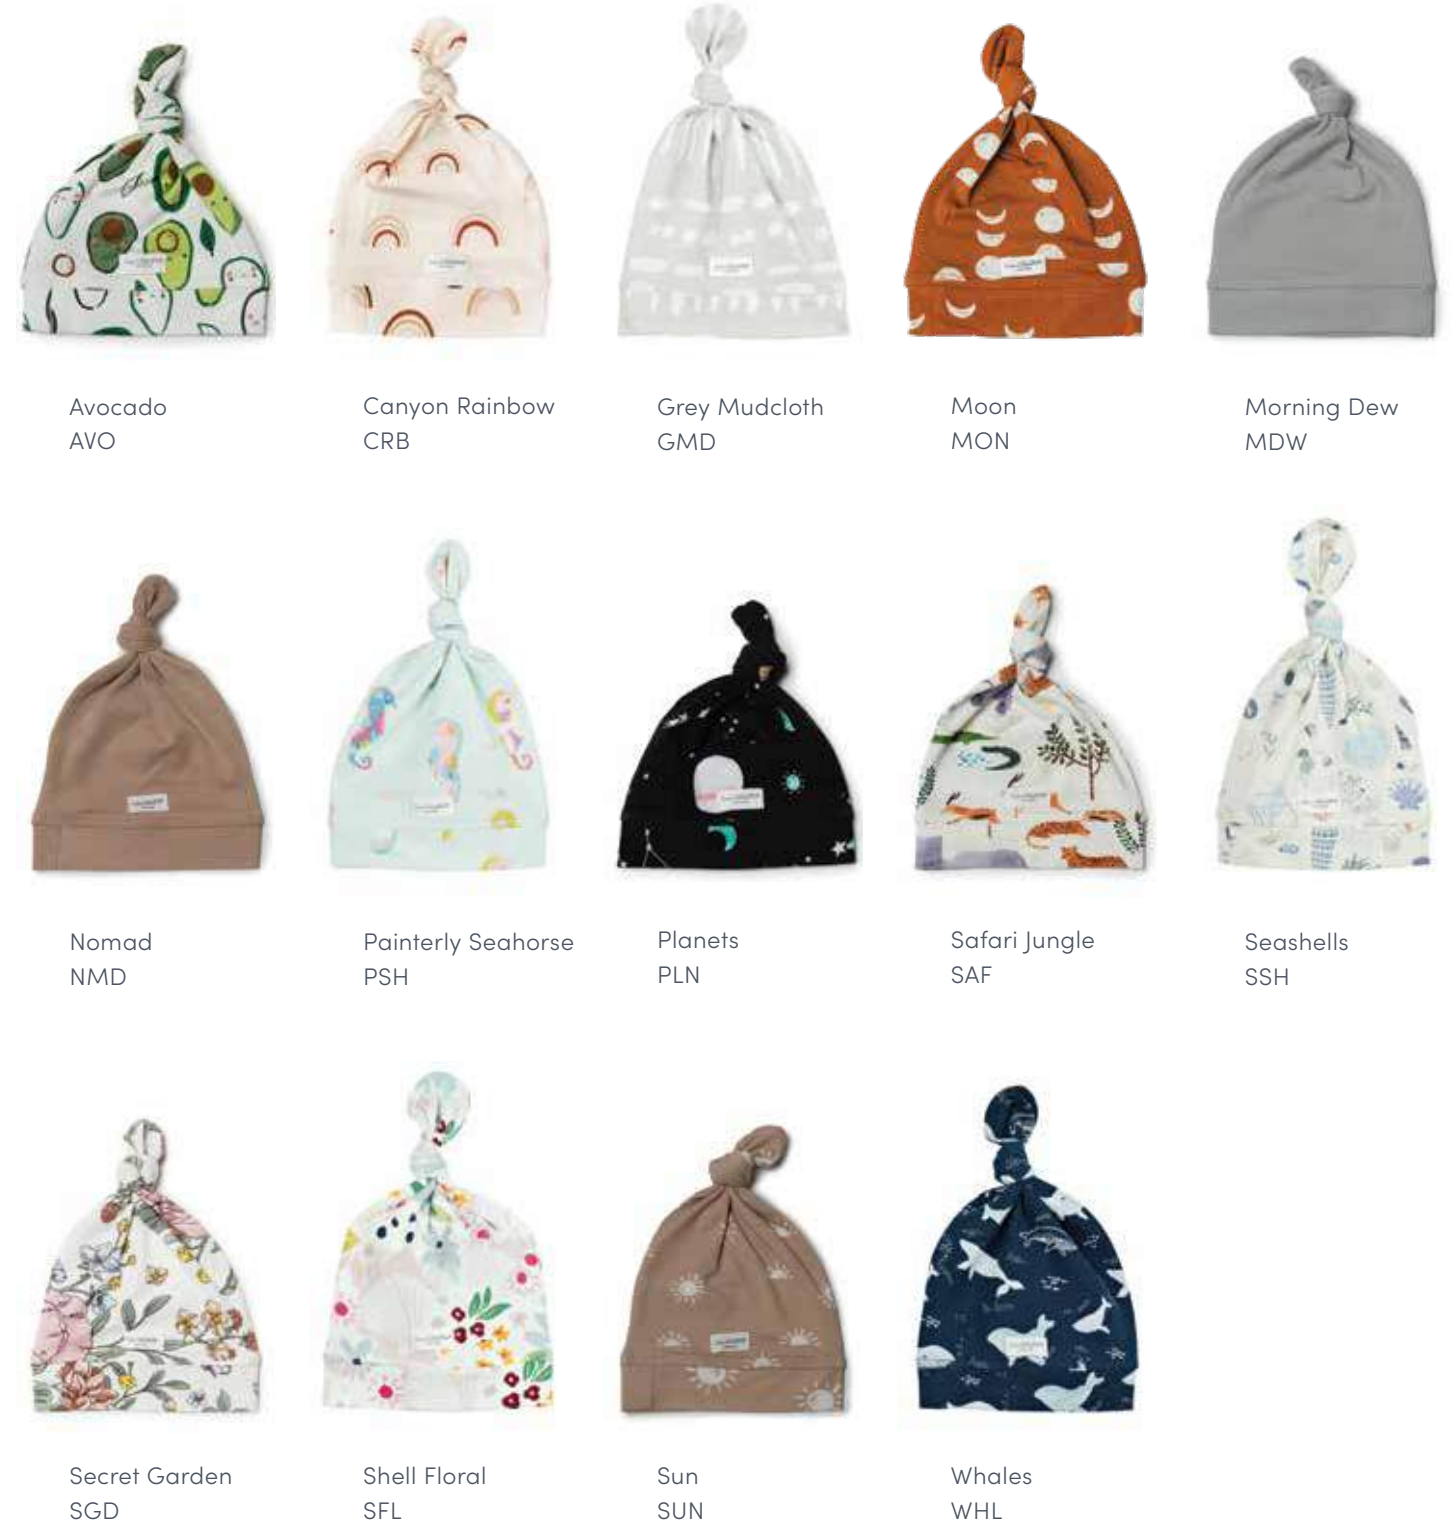

Shell Floral  
SFL

Romper: BA2003FC  
4 colorways  
Sizes: 0-3m / 3-6m / 6-12m / 12-18m / 18-24m  
Wholesale: 18.00 USD / 21.00 CAD  
Retail: 36.00 USD / 42.00 CAD

Tencel Top Knot Beanie: BA7002UB  
 14 colorways  
 Sizes: 0-6m / 6-12m  
 Wholesale: 7.00 USD / 9.00 CAD  
 Retail: 14.00 USD / 18.00 CAD

## Accessories

Our TENCEL™ Lyocell top knot beanie, headband and pom pom hat wrap up your baby's ears for warmth and tie together their entire outfit—and they're all designed for comfort and cuteness alike.