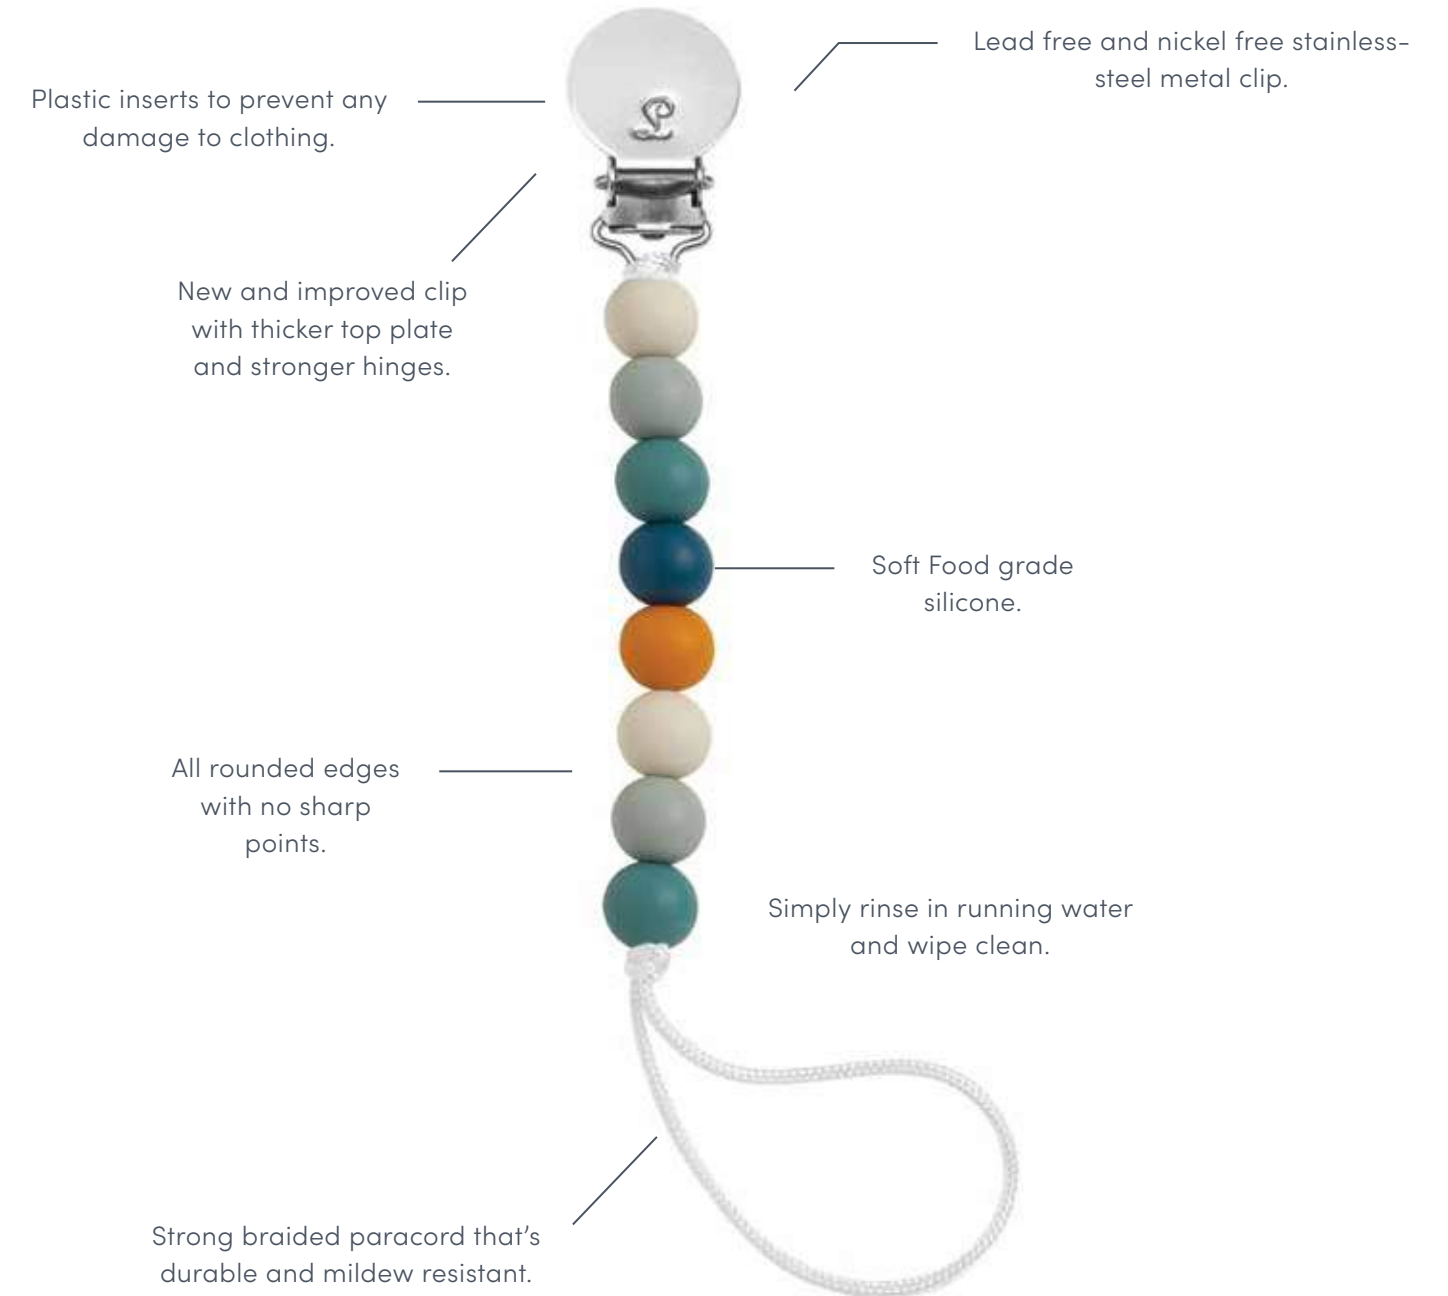

Soleil Sun  
SOLESUN

Soleil Sunflower  
SOLEFLW

Soleil Teal  
SOLETEA

Wooden Clip:	See individual codes
20 colorways	
Wholesale:	7.50 USD / 9.00 CAD
Retail:	15.00 USD / 18.00 CAD

## Stainless Steel Clips

Modern yet timeless, this sleek looking pacifier clip speaks to parents who value minimal and smart design.

Jubilee Clay  
JUBICLY

Jubilee Faith  
JUBIFTH

Jubilee Ocean  
JUBIOCN

Jubilee Marble  
JUBIMAR