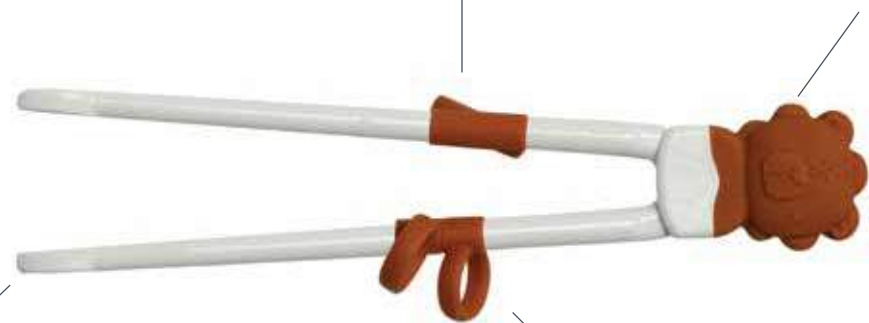

# Chopsticks

Learning to use chopsticks is fun and enjoyable with our lovable animal-themed chopsticks designed with little hands in mind. The hinge and adjustable finger loops promote correct grasping technique while the wide and flat tips provide that extra control to keep those pesky peas from slipping away. Adorned with your child's favorite animal friend, these chopsticks will be the go-to eating utensil for that next mealtime adventure!

BPA/Phthalate free, safe and durable.

Easy to use flexible hinge with adorable animal characters in modern and soothing color.

Wide and textured tip for easier food pick up.

Adjustable finger rings for a better fit.

# Toddler Spoon and Fork Sets

Now that your toddlers have mastered the skills of using the learning utensils, they graduate to the big kids' version designed for their growing hands. The non-slip and ergonomic silicone handles allow your toddler to confidently grasp the spoon and fork to encourage self-feeding. Made of buttery smooth premium food-safe silicone and SS304 stainless steel, this set is available in our exclusive animal characters.