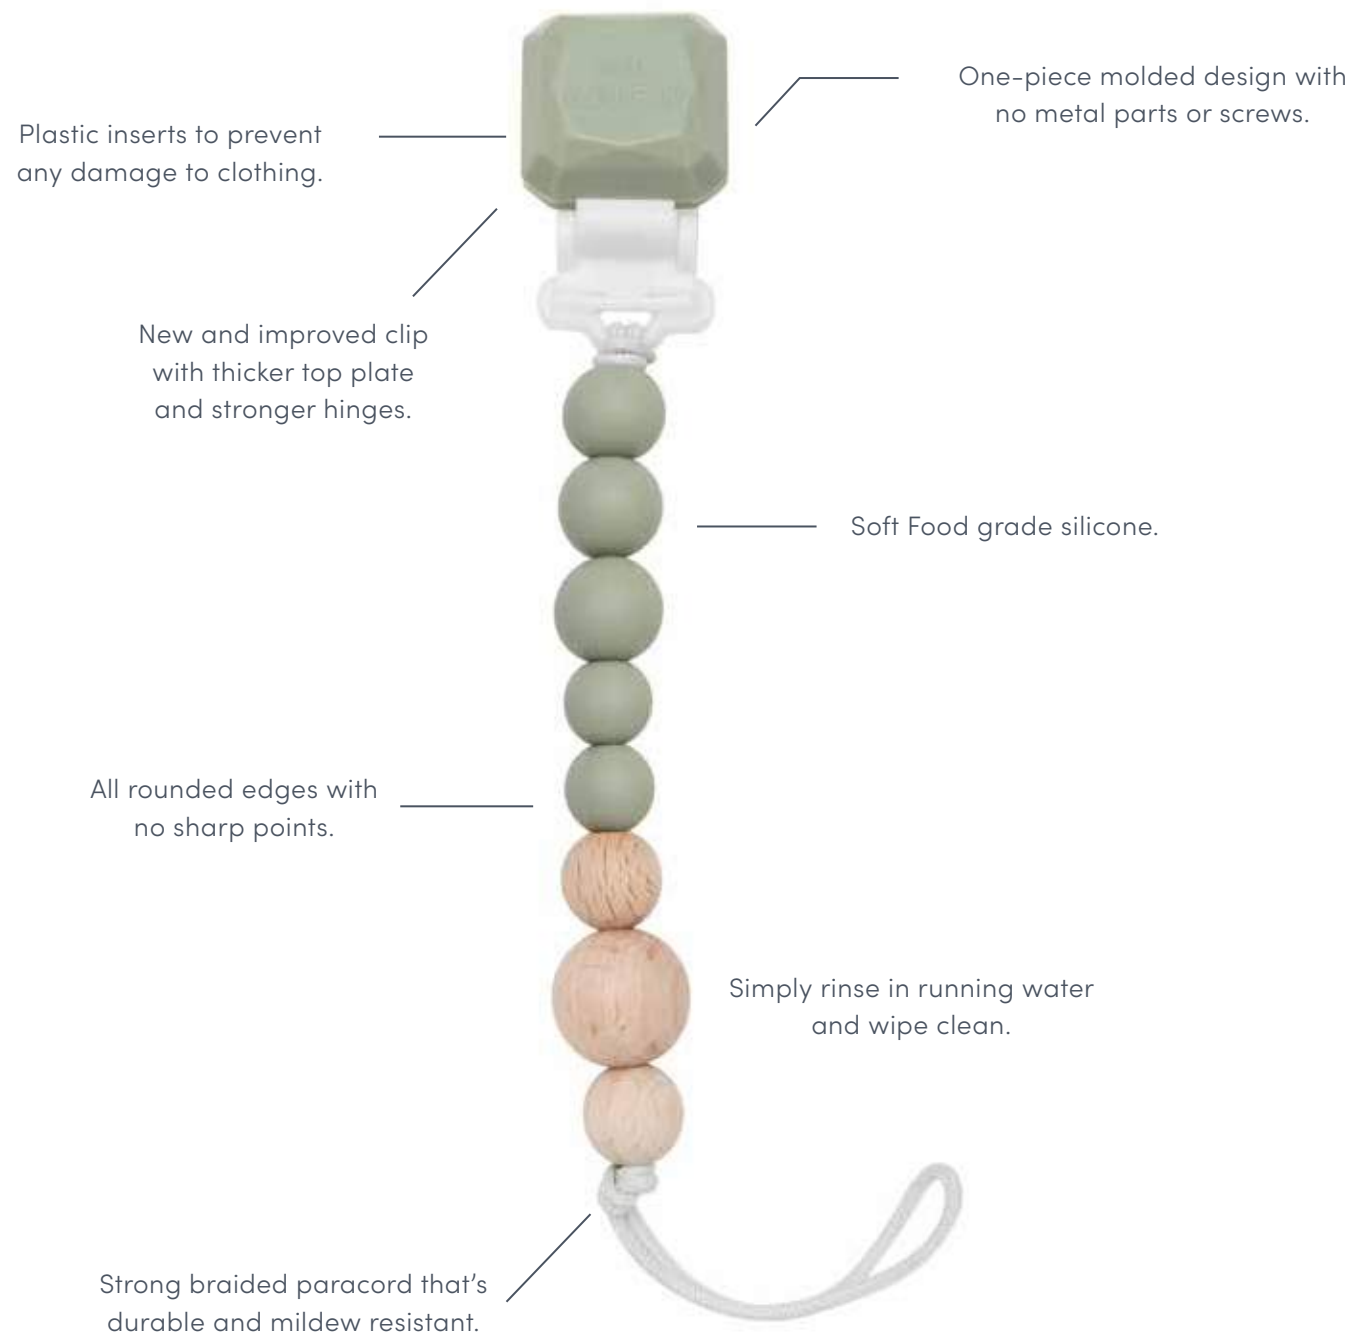

Silicone Clips

Simplicity, safety and softness—all in one! This elegant pacifier clip is the perfect choice for moms who put safety first.