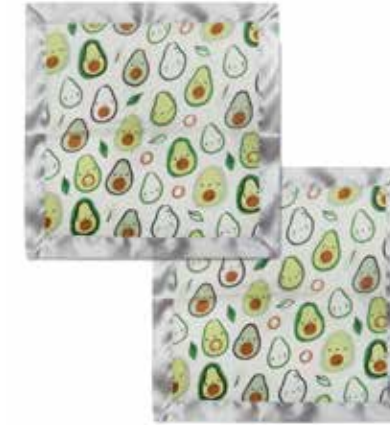

Avocado
SCBLKAVO