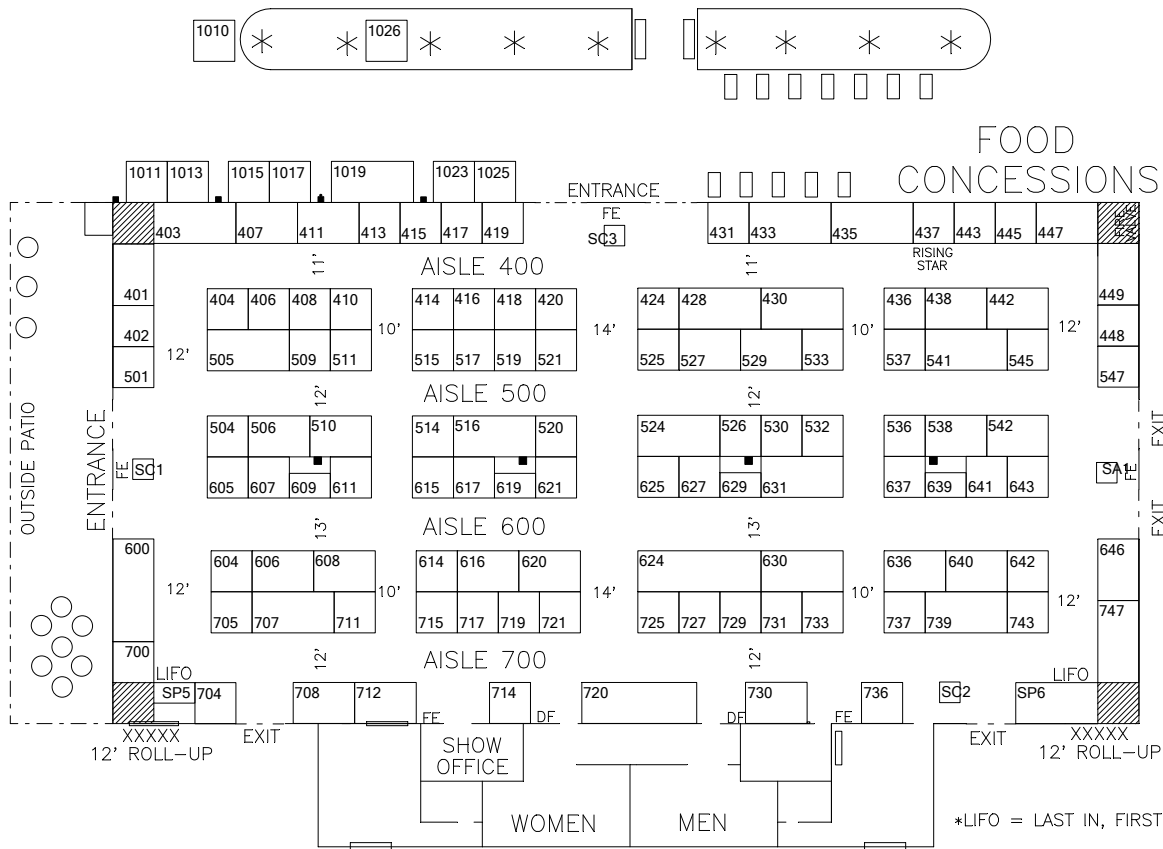

BUILDING B

PARKING LOT

FENCE

BUILDING A

PLEASANTON HARVEST FESTIVAL
 OCTOBER 26-28, 2018
 ALAMEDA COUNTY FAIRGROUNDS
 BUILDING A & B

*LIFO = LAST IN, FIRST OUT