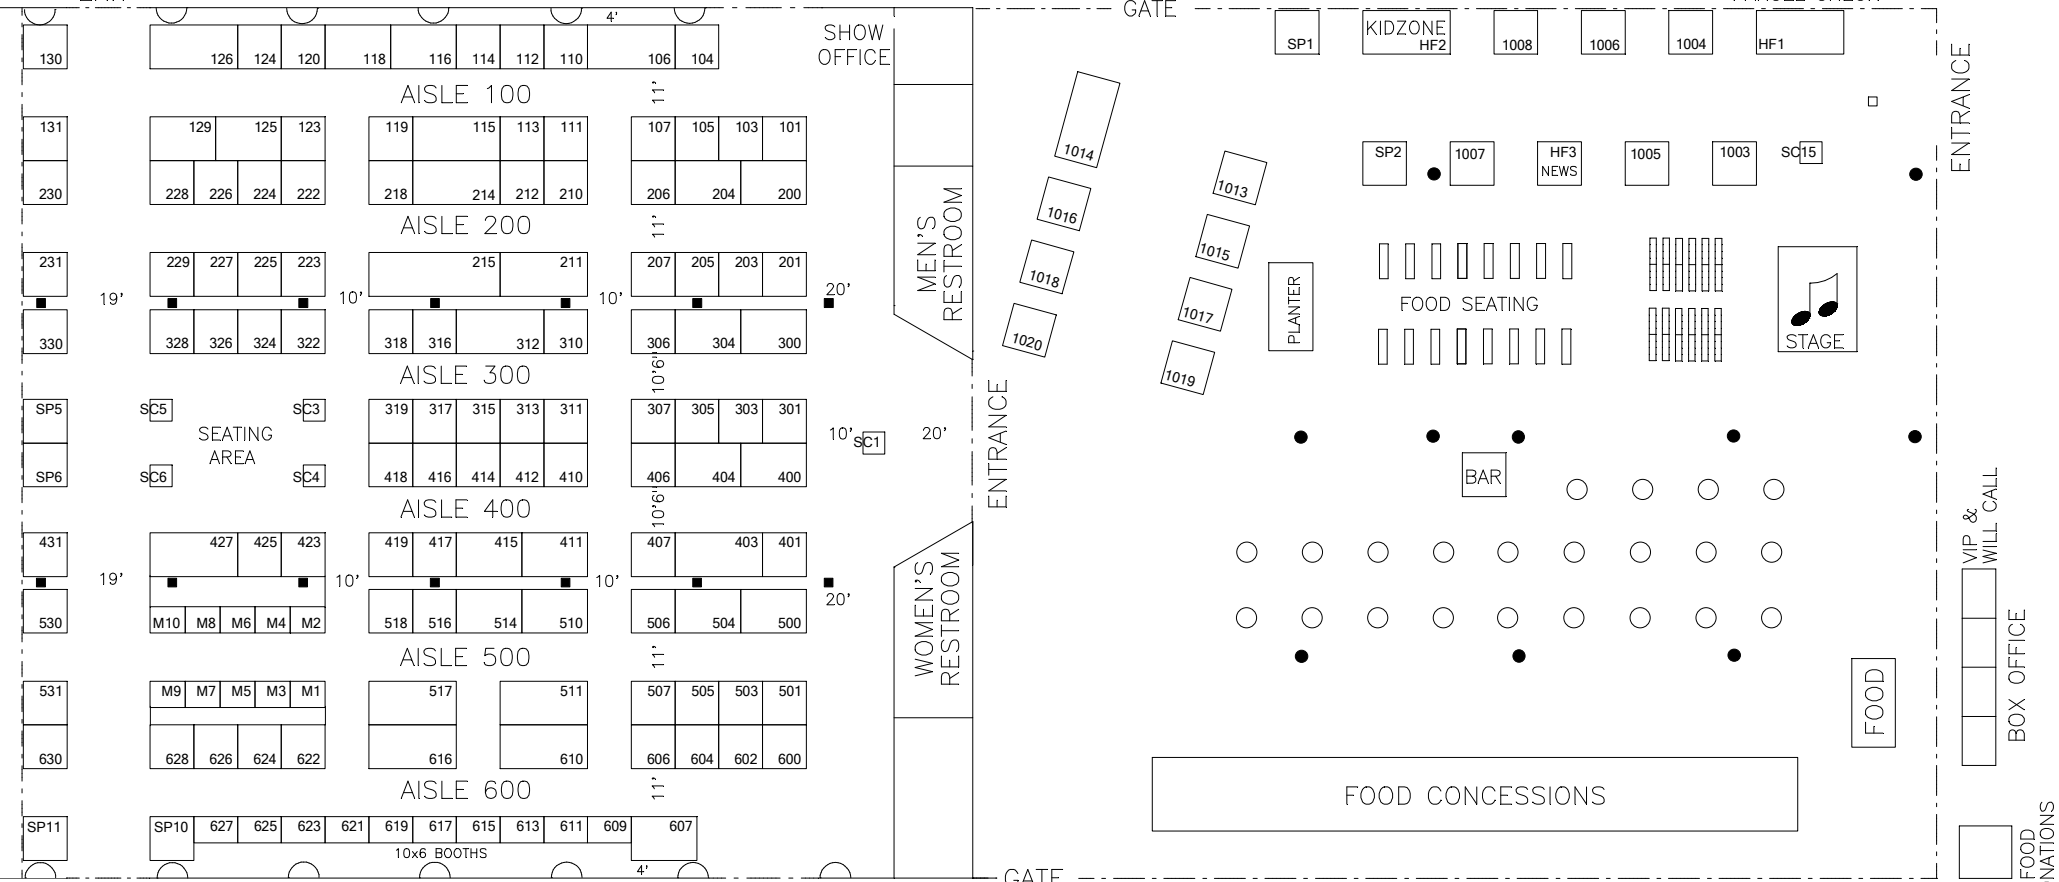

EXIT

ROLL-UP

GATE

BAG BOOTH & PARCEL CHECK

EXIT

EXIT

GATE

ENTRANCE

ENTRANCE

BOX OFFICE

FOOD DONATIONS

DEL MAR HARVEST FESTIVAL
 OCTOBER 7-9, 2022
 DEL MAR FAIRGROUNDS
 O'BRIEN HALL