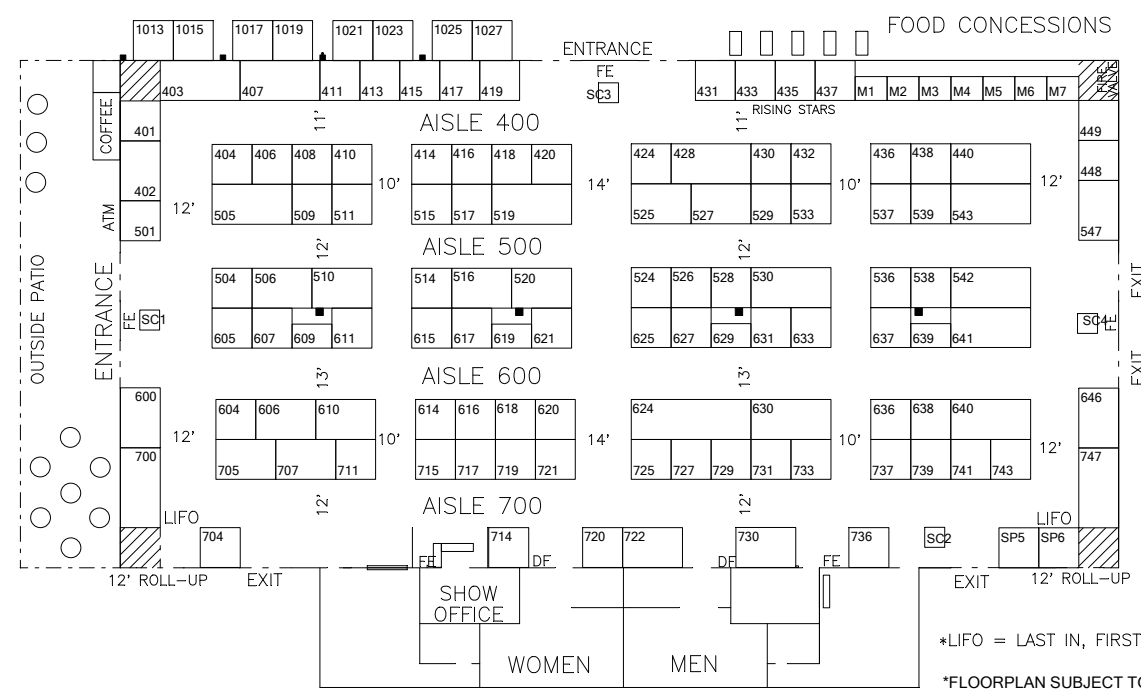

BUILDING B

PARKING LOT

FENCE

PLEASANTON HARVEST FESTIVAL
 OCTOBER 28-30, 2022
 ALAMEDA COUNTY FAIRGROUNDS
 BUILDINGS A & B

BUILDING A

*LIFO = LAST IN, FIRST OUT
 *FLOORPLAN SUBJECT TO CHANGE