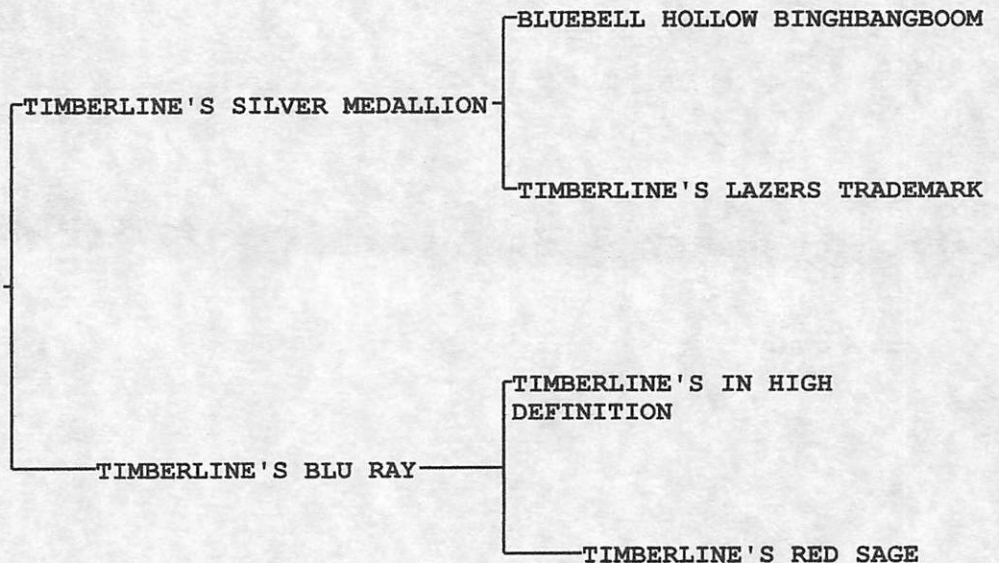

AMERICAN STOCK DOG REGISTRY

P.O. Box 7510, Columbia, MO 65205

www.americanstockdog.org

Miniature Australian Shepherd REGISTRATION CERTIFICATE

NAME: Ch 2P TIMBERLINE OH MICKI YOU'RE SO FINE OF KELDREW RANCH

BREED: Australian Shepherd

COAT COLOR: Blue merle

NUMBER: ASDM-TX-1900147

EYE COLOR: Blue

DOB: 11/16/2018

TAIL: Docked

SEX: Female

MICROCHIP: 956 000 007 621 629

Ch 2P TIMBERLINE OH MICKI
YOU'RE SO FINE OF KELDREW
RANCH

OWNER: Kelli Hall
Riesel, TX 76682

BREEDER: Maggie Bullock

REGISTRATION DATE: 01/16/2019