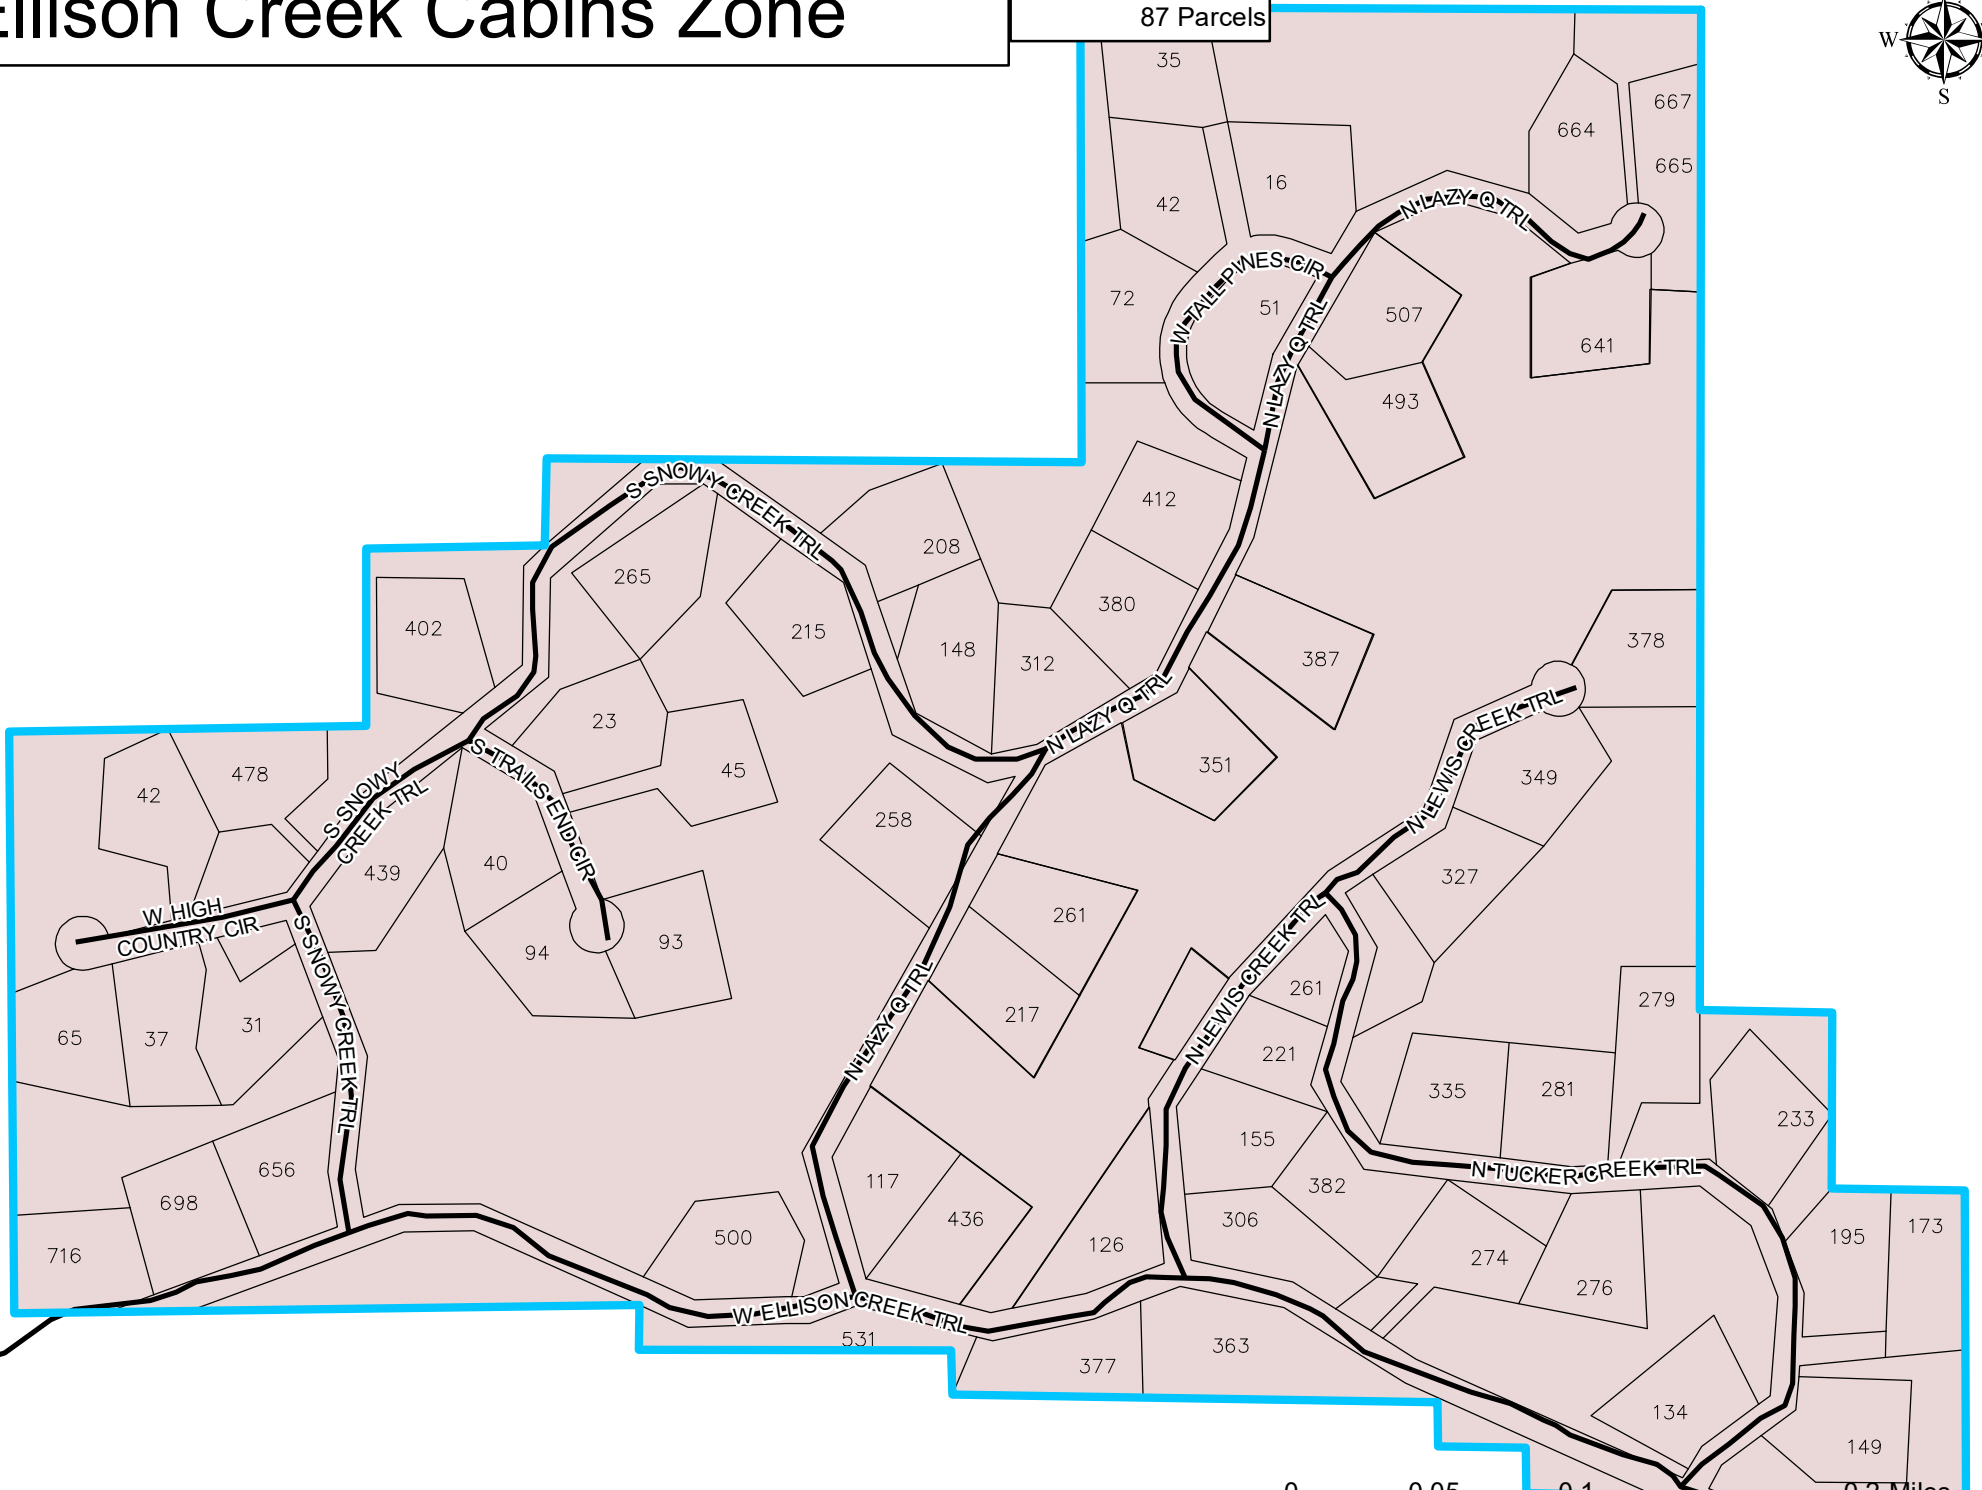

Diamond Point Cabins Zone

36 Addresses
59 Parcels

Diamond Point Shadows Zone

99 Addresses
190 Parcels

260

260

260

0.05

0.15

0.3 Miles

Ellison Creek Cabins Zone

31 Addresses
87 Parcels

E FSR 198 P NEATT DRAW RD

Ellison Creek Estates Zone

30 Addresses
57 Parcels

Lion Springs Zone

14 Addresses
23 Parcels

092

Little Green Valley Zone

9 Addresses
3 Parcels

0 0.05 0.1 0.2 Miles

Mayfield Canyon Zone

2 Addresses
7 Parcels

Star Valley Lower East Zone

CLUB DR

Thompson Draw 1 Zone

25 Addresses
62 Parcels

Thompson Draw 2 Zone

48 Addresses
71 Parcels

0 0.04 0.08 0.16 Miles

Tonto Village Zone

186 Addresses
211 Parcels