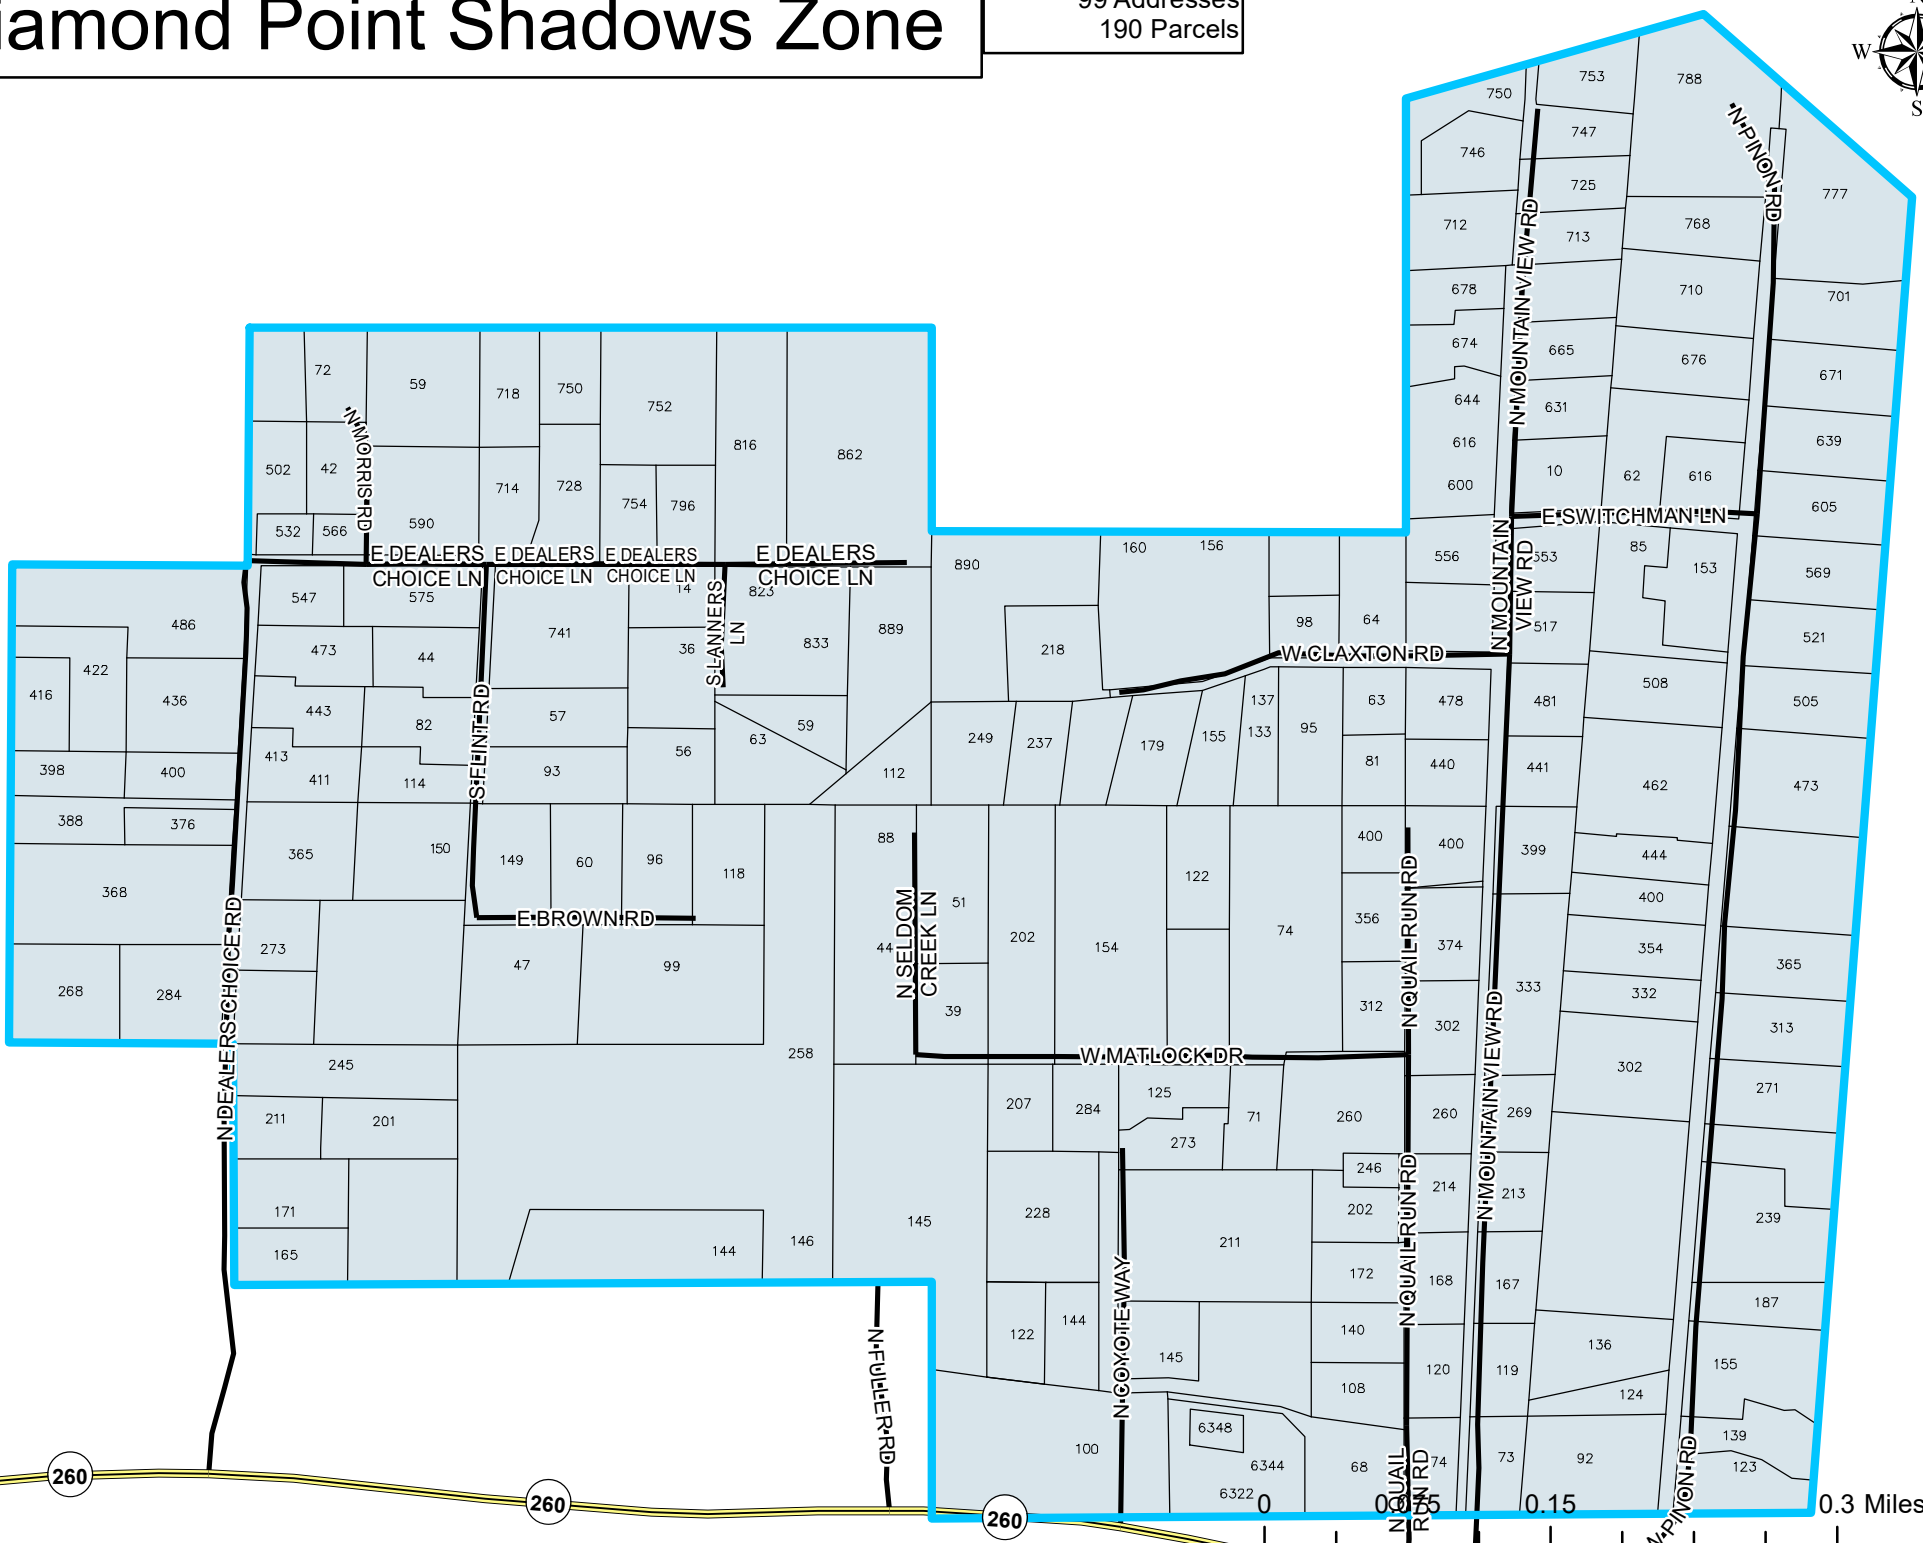

Bear Flats Zone

40 Addresses
113 Parcels

Collins Meads Ranch Zone

93 Addresses
147 Parcels

County Yard Zone

6 Addresses
1 Parcels

S. CUNNINGHAM
WAY

260

Diamond Point Cabins Zone

36 Addresses
59 Parcels

Diamond Point Shadows Zone

99 Addresses
190 Parcels

260

260

260

0.05

14 Addresses
23 Parcels

092

Little Green Valley Zone

9 Addresses
3 Parcels

0 0.05 0.1 0.2 Miles

Mayfield Canyon Zone

2 Addresses
7 Parcels

Star Valley Lower East Zone

CLUB DR

Thompson Draw 1 Zone

25 Addresses
62 Parcels

Thompson Draw 2 Zone

48 Addresses
71 Parcels

0 0.04 0.08 0.16 Miles

Tonto Village Zone

186 Addresses
211 Parcels