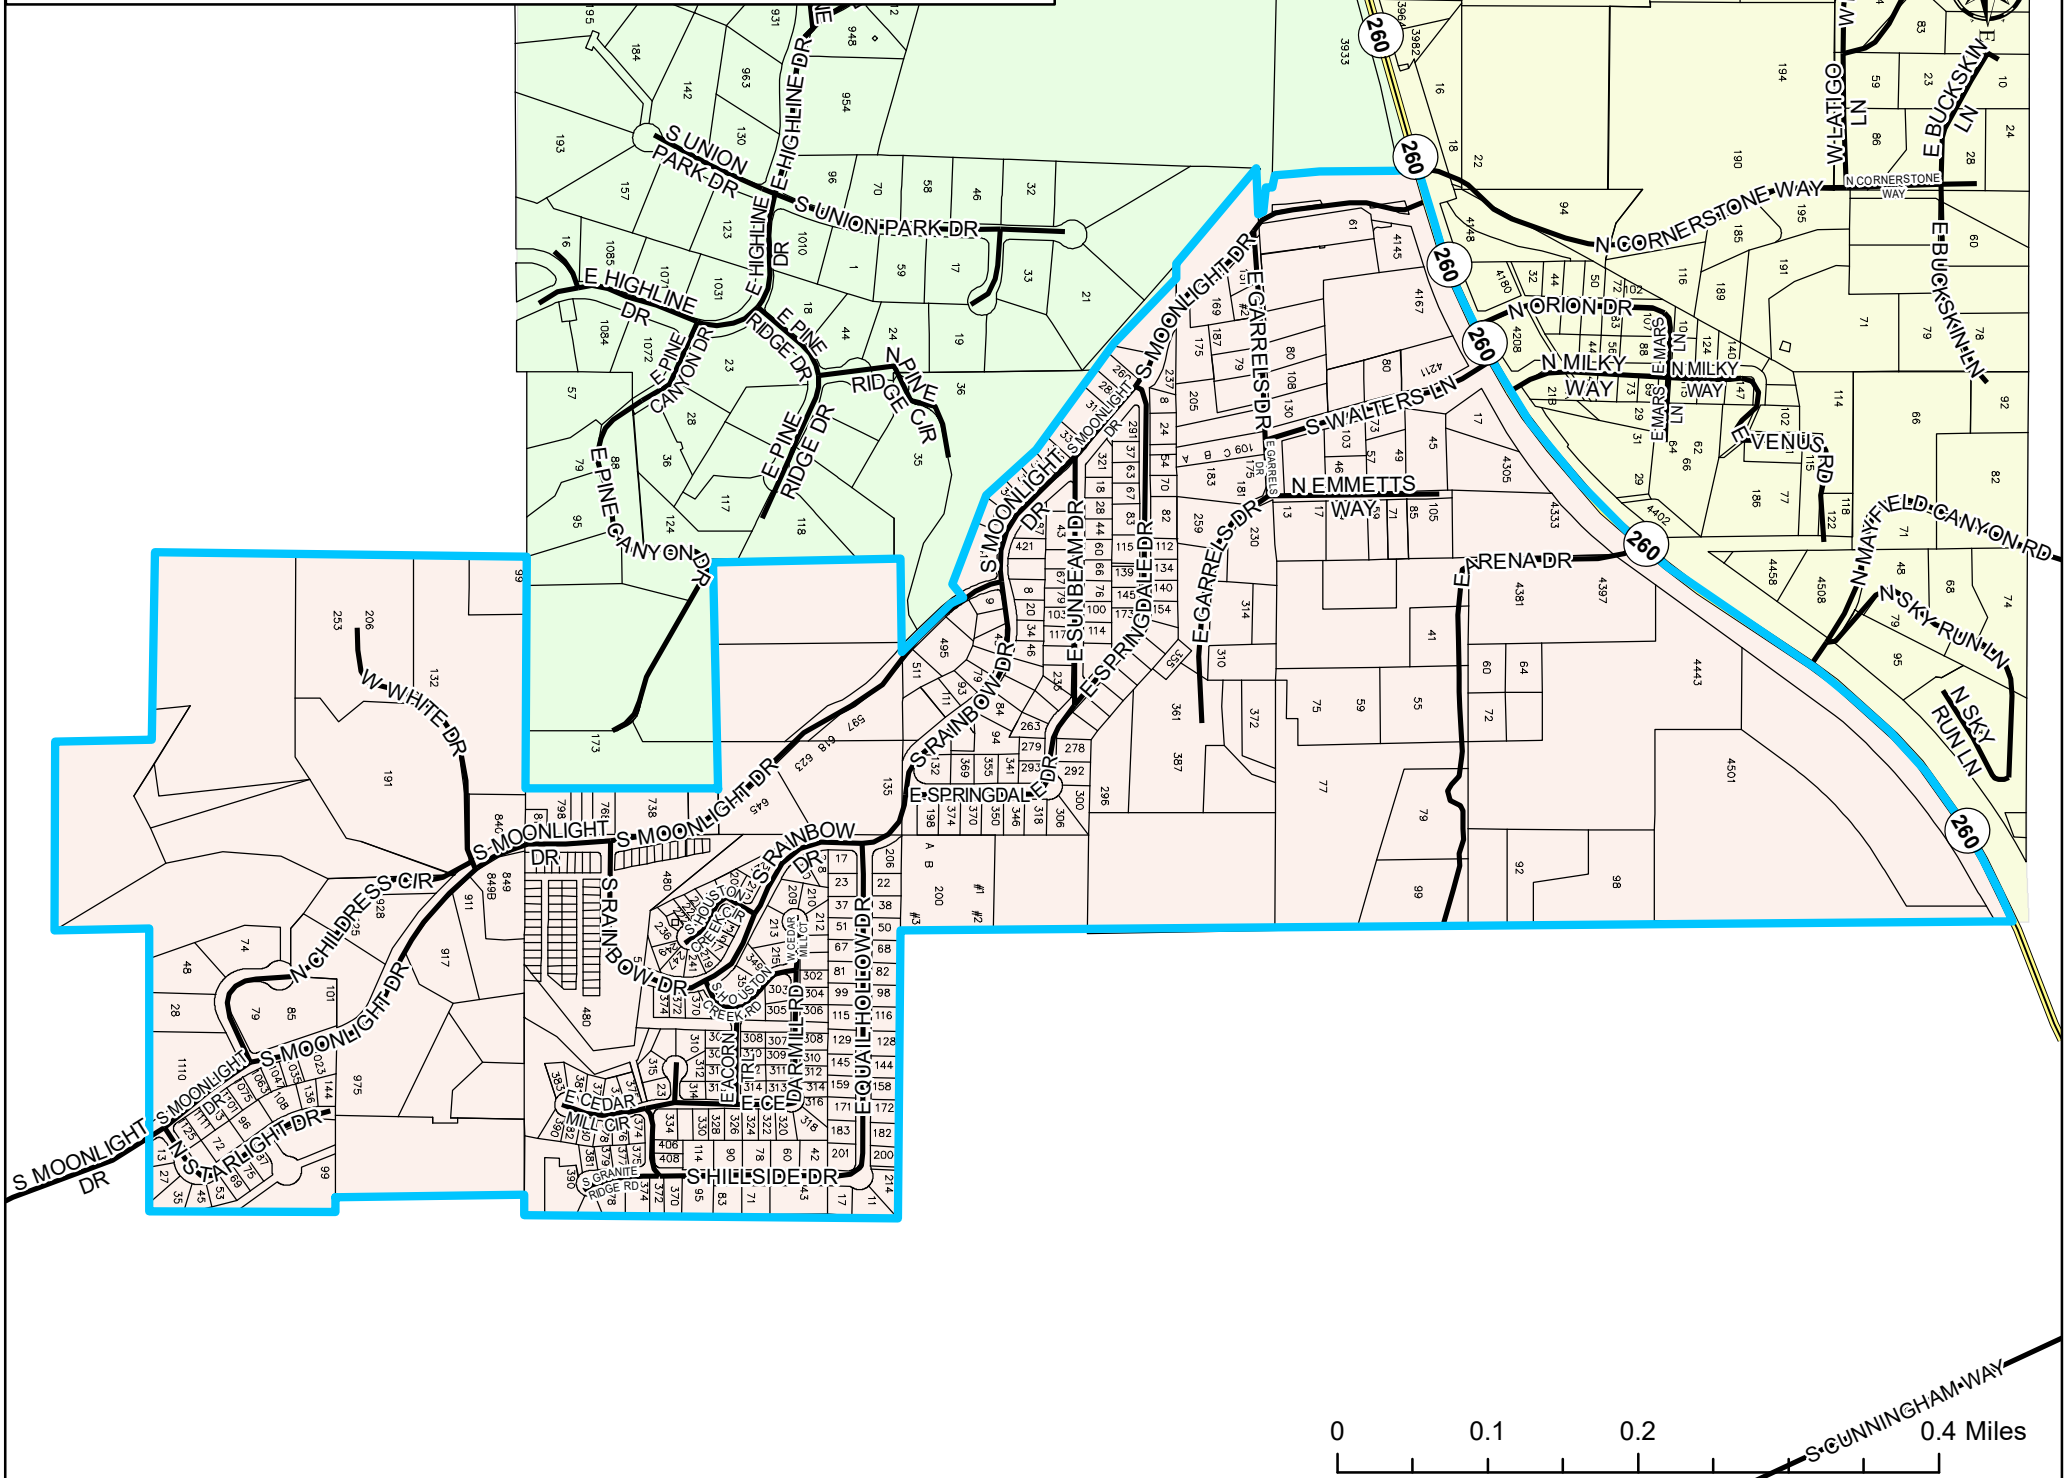

Diamond Point Cabins Zone

36 Addresses
59 Parcels

Diamond Point Shadows Zone

99 Addresses
190 Parcels

260

260

260

0.05

14 Addresses
23 Parcels

092

Little Green Valley Zone

9 Addresses
3 Parcels

0 0.05 0.1 0.2 Miles

Mayfield Canyon Zone

2 Addresses
7 Parcels

Star Valley Lower East Zone

17 Addresses
56 Parcels

Star Valley North Zone

165 Addresses
230 Parcels

Star Valley Upper East Zone

310 Addresses
375 Parcels

0 0.1 0.2 0.4 Miles

Star Valley Upper West Zone

78 Addresses
189 Parcels

CLUB DR

Thompson Draw 1 Zone

25 Addresses
62 Parcels

Thompson Draw 2 Zone

48 Addresses
71 Parcels

0 0.04 0.08 0.16 Miles

Tonto Village Zone

186 Addresses
211 Parcels