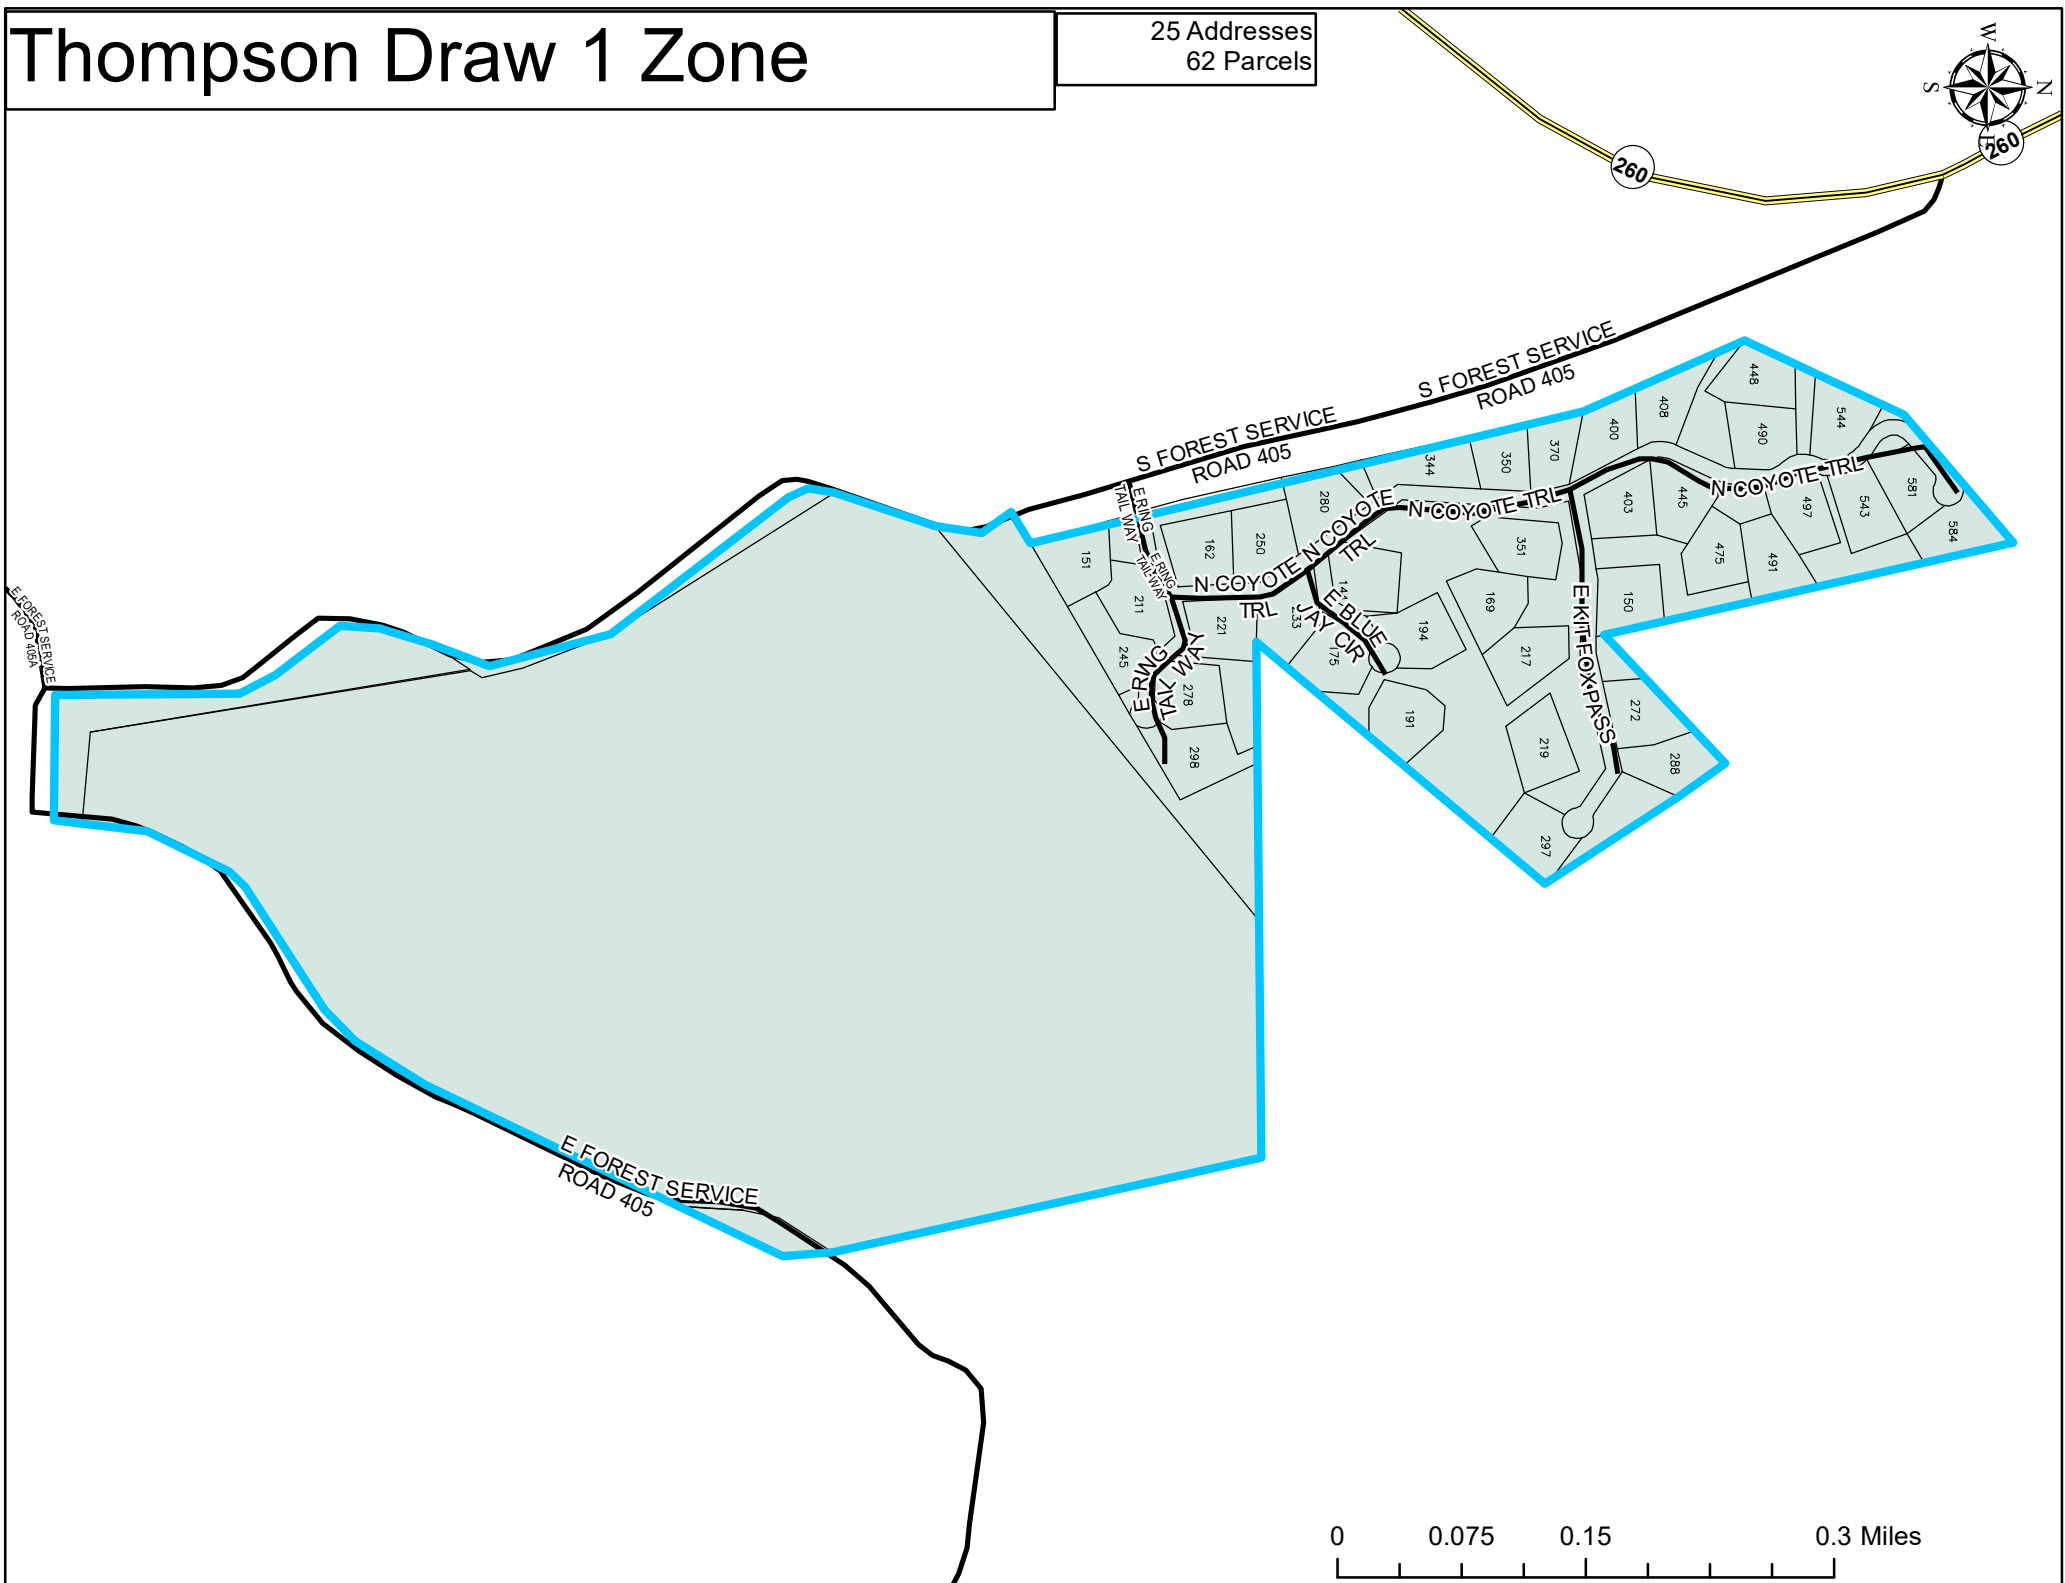

Diamond Point Cabins Zone

36 Addresses
59 Parcels

Diamond Point Shadows Zone

99 Addresses
190 Parcels

260

260

260

0.05

14 Addresses
23 Parcels

092

Little Green Valley Zone

9 Addresses
3 Parcels

0 0.05 0.1 0.2 Miles

Mayfield Canyon Zone

2 Addresses
7 Parcels

Star Valley Lower East Zone

17 Addresses
56 Parcels

Star Valley North Zone

165 Addresses
230 Parcels

Star Valley Upper East Zone

310 Addresses
375 Parcels

0 0.1 0.2 0.4 Miles

Star Valley Upper West Zone

78 Addresses
189 Parcels

CLUB DR

Thompson Draw 1 Zone

25 Addresses
62 Parcels

Thompson Draw 2 Zone

48 Addresses
71 Parcels

0 0.04 0.08 0.16 Miles

Tonto Village Zone

186 Addresses
211 Parcels