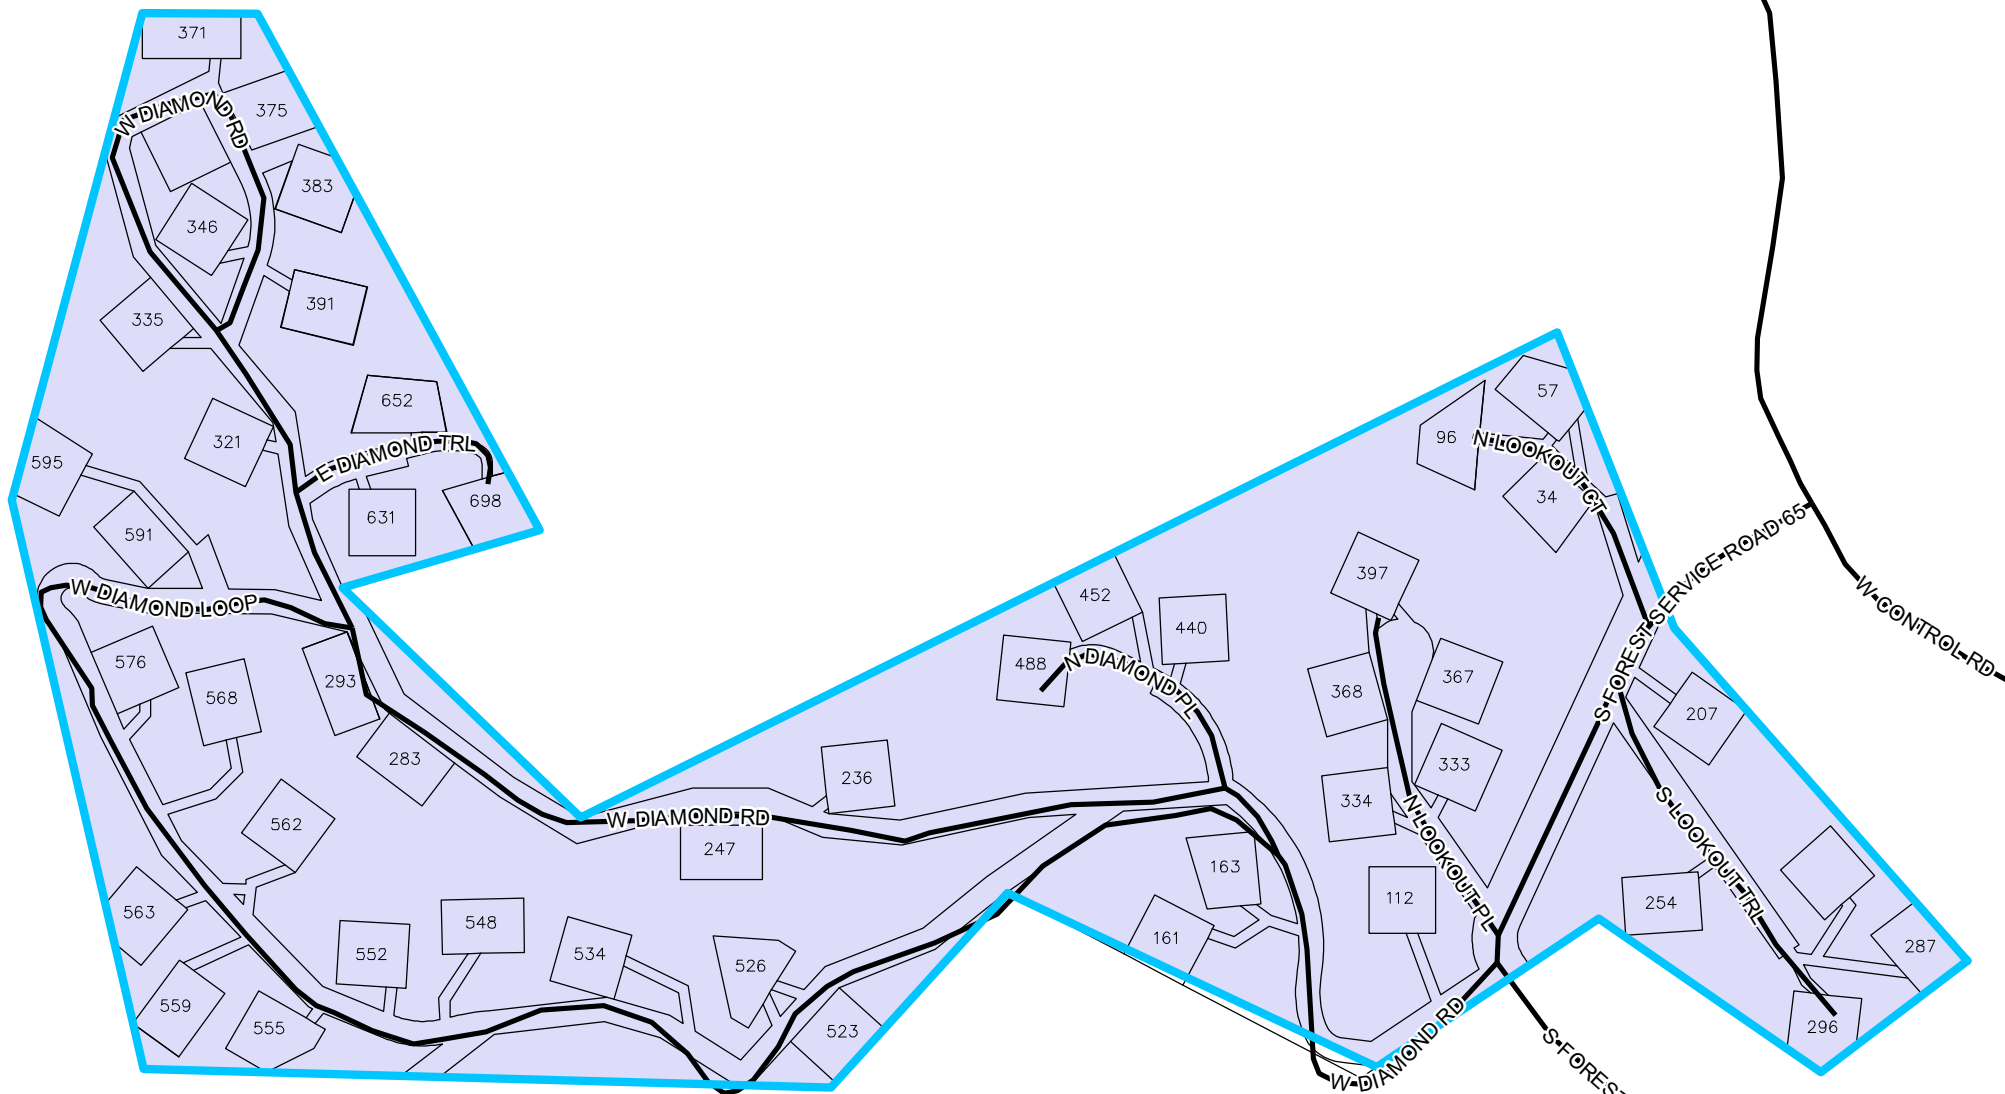

Bear Flats Zone

40 Addresses
113 Parcels

Collins Meads Ranch Zone

93 Addresses
147 Parcels

County Yard Zone

6 Addresses
1 Parcels

S. CUNNINGHAM
WAY

260

Diamond Point Cabins Zone

36 Addresses
59 Parcels

Diamond Point Shadows Zone

99 Addresses
190 Parcels

260

260

260

0.05

14 Addresses
23 Parcels

092

Little Green Valley Zone

9 Addresses
3 Parcels

0 0.05 0.1 0.2 Miles

Mayfield Canyon Zone

2 Addresses
7 Parcels

Star Valley Lower East Zone

CLUB DR

Thompson Draw 1 Zone

25 Addresses
62 Parcels

Thompson Draw 2 Zone

48 Addresses
71 Parcels

0 0.04 0.08 0.16 Miles

Tonto Village Zone

186 Addresses
211 Parcels