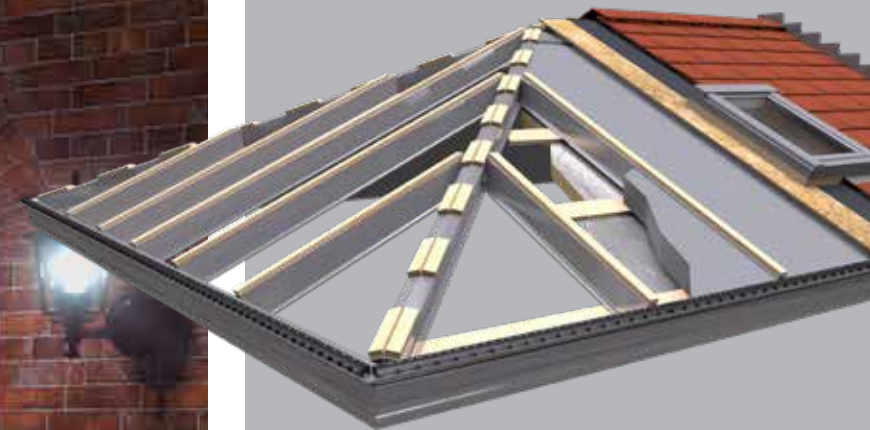

The Equinox tiled roof is the perfect solution. Combining high-quality precision engineering with attractive styling inside and out, you'll be adding valuable extra usable space to your home without the high cost of building an extension. It all goes to make the Equinox tiled roof the best value way to improve your lifestyle.

A space to enjoy all year round

◀ Equinox Vega Glazed Solution
Gable ended roof with Vega glazing panels,
Composite Slate tiles and overhang feature

Enjoy your conservatory all year round with an Equinox tiled conservatory roof. With a tiled roof, you can use your conservatory whatever the weather – because it won't become too hot in summer or too cold in winter. Thanks to the new Equinox system, you can turn your extra space into an integral part of your house, while still enjoying the added light a conservatory provides.

“We can now use our conservatory just as we would any other room.”

Homeowner, Barnsley

The difference is night & day

The sustainable choice

When paired with the new Envirotile system, our precision manufactured recycled polymer tile with excellent green credentials you can have a solid tiled roof solution with reduced environmental impact. Made in the United Kingdom with 75% recycled content, Envirotile is the sustainable choice and the lightweight composition means you can have your roof transformed in less time too.

*light up your conservatory
with our new soffit eaves
and downlighters*

Equinox Solid Tiled Roof
Edwardian roof with Envirotile Slate tiles
and soffit eaves with downlighters

Improved ventilation

Aluminium rafters in the lightweight roof have been separated from the 18mm OSB timber deck to increase the air gap. Providing a clean flow of air through the roof system. The enhanced ventilation of our system allows the roof to breathe adequately reducing the risk of any condensation.