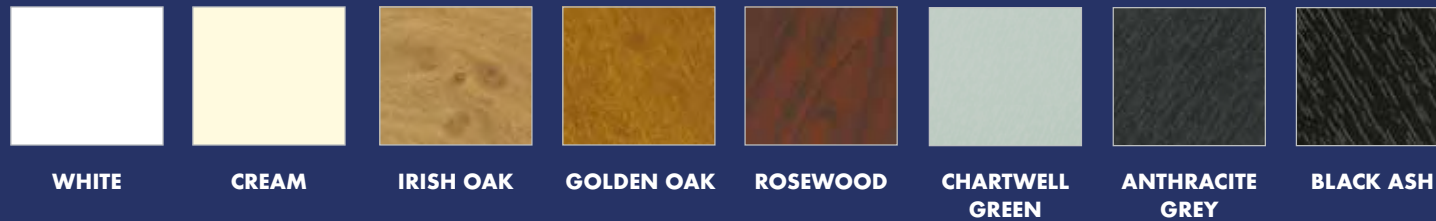

TERRACOTTA

DARK BROWN

SLATE GREY

ANTHRACITE GREY

SLATESKIN SHEET TILES

SLATE GREY

Authentic slate looks in half the time

50% faster to install than steel or composite slate tiles meaning minimal disruption to your home.

BRICK RED

PEWTER GREY

STONE BLACK

CHESTNUT

RED ROCK

PLUM

STEEL TILES

Versatile steel shingle tiles

Offering a simple, attractive solution, our steel tiles are made from lightweight steel, available in a choice of colours to suit your individual style and budget.

CHARCOAL /
TITANIUM GREY

ANTIQUE RED

BURNT UMBER /
SMOKED OAK

MOSS GREEN

EBONY

Colour your world

With a choice of contemporary & traditional styles

Fascias complementary to your conservatory colour

Choice of guttering colours

Peace of mind

Included as standard