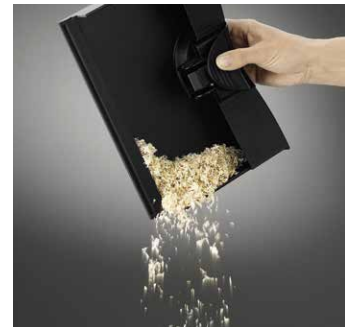

KÄRCHER

makes a difference

FOR FAST CLEAN-UPS, ANYTIME.

Compact sweeping ready at a moments notice.

For fast and efficient sweeping.

Whisper-quiet sweeping for discrete and quick cleaning. Features lithium-ion battery technology for long run times – 30 minutes on carpets and up to 45 minutes on hard surfaces. Designed for commercial use, the EB 30/1 is durable and ergonomic.

1 Convenient quick cleaning

- Equipped with a powerful quick-change battery, the EB 30/1 can be used anywhere
- Whisper quiet
- Ergonomically designed for commercial use
- 30 minute run time

2 Easily dump debris

- The EB 30/1 has a large capacity dustpan for coarse and fine debris and is easily removed for emptying
- Designed with a universal joint to allow the handle to be locked or unlocked

3 Tool-free brush replacement