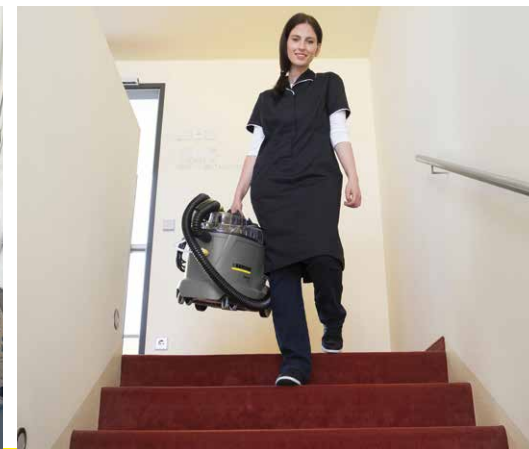

KÄRCHER

makes a difference

HANDY AND COMPACT.

A powerful, versatile and compact spotter/extractor.