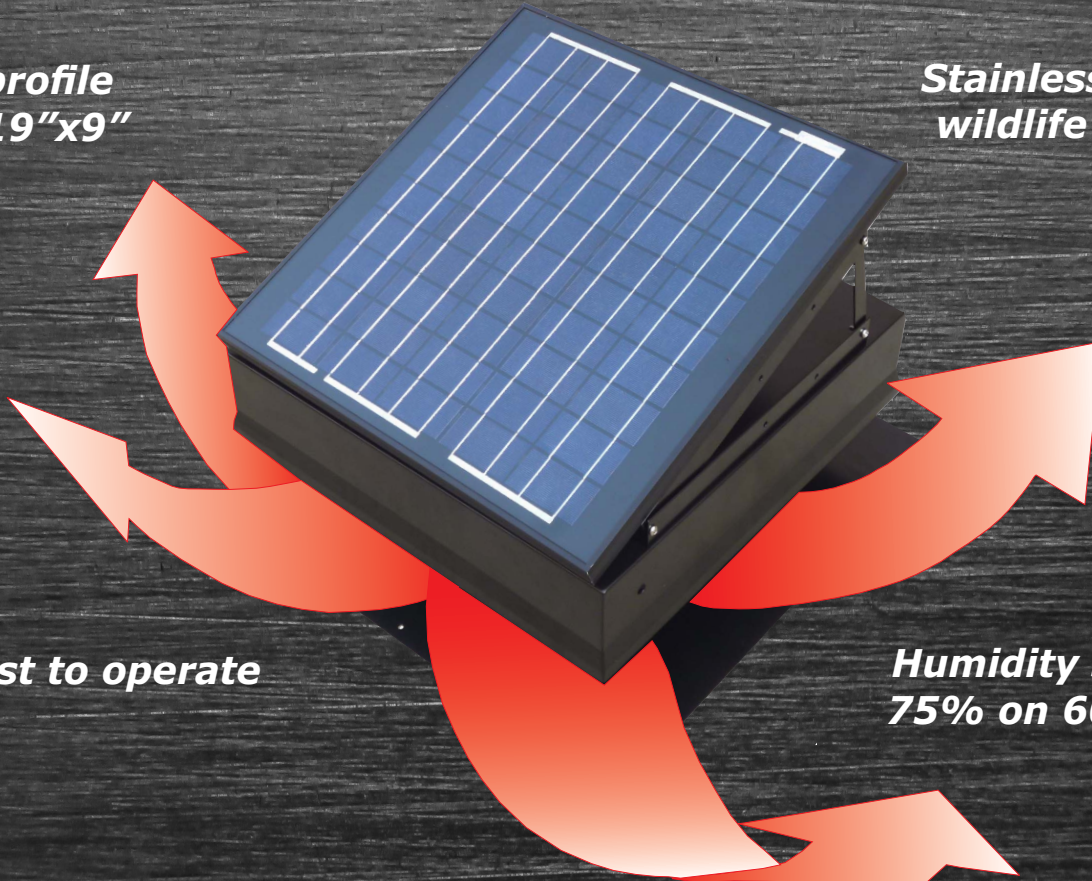

30 Watt Solar Attic Fan

*Professional Grade
with impact resistant
solar panel*

Adjustable solar panel

*High performance
1550 CFM*

*Variable speed 24 volt DC
brushless motor*

*Low profile
19"x19"x9"*

*Stainless steel
wildlife guard*