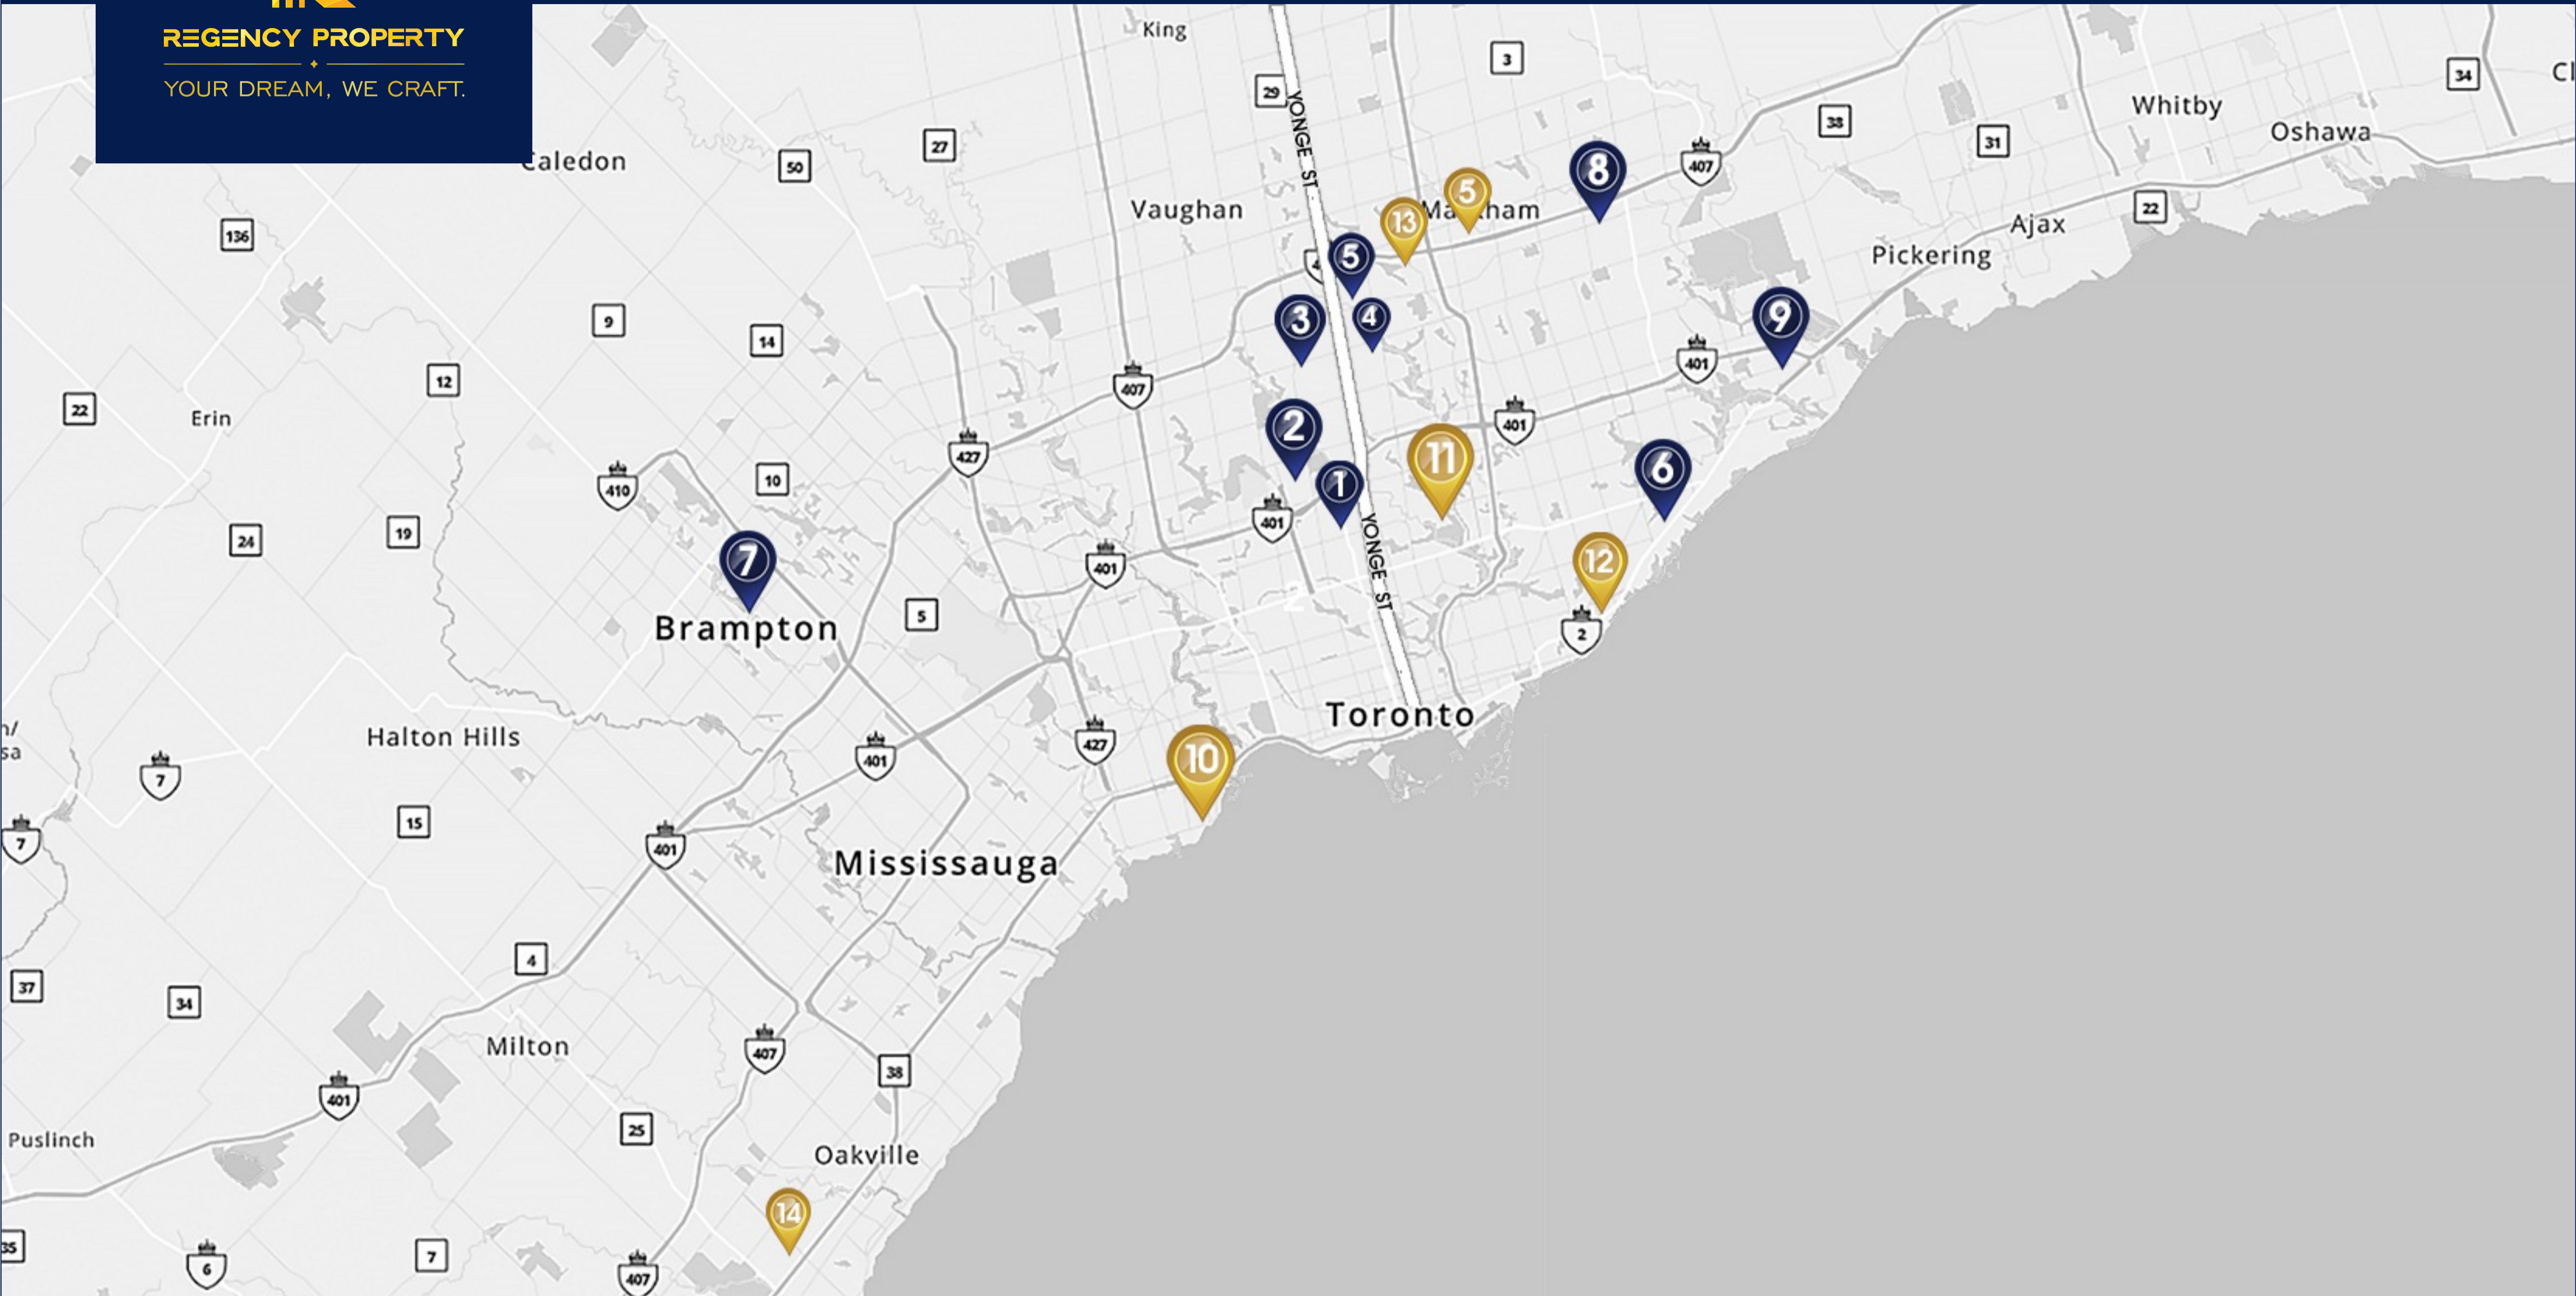

## PARTS OF OUR PROJECTS

- 1. Lawrence Park South
- 2. Sheppard Ave West
- 3. Yonge & Finch W

- 4. Yonge & Finch E
- 5. Center Park
- 6. Parkcrest Community

- 7. Rollingwood Homes
- 8. McCowan Townhomes
- 9. Kingston Mansion

- 10. Royal York Regency
- 11. East Beaver Creek
- 12. 57 Mach Ave & 38 Milne Ave

- 13. Mural Industrial
- 14. 1075 NSRW [ON SALE]
- 15. MORE...

Mid-Rise Condominium

Avenue Rd, North York

Mid-Rise Condominium