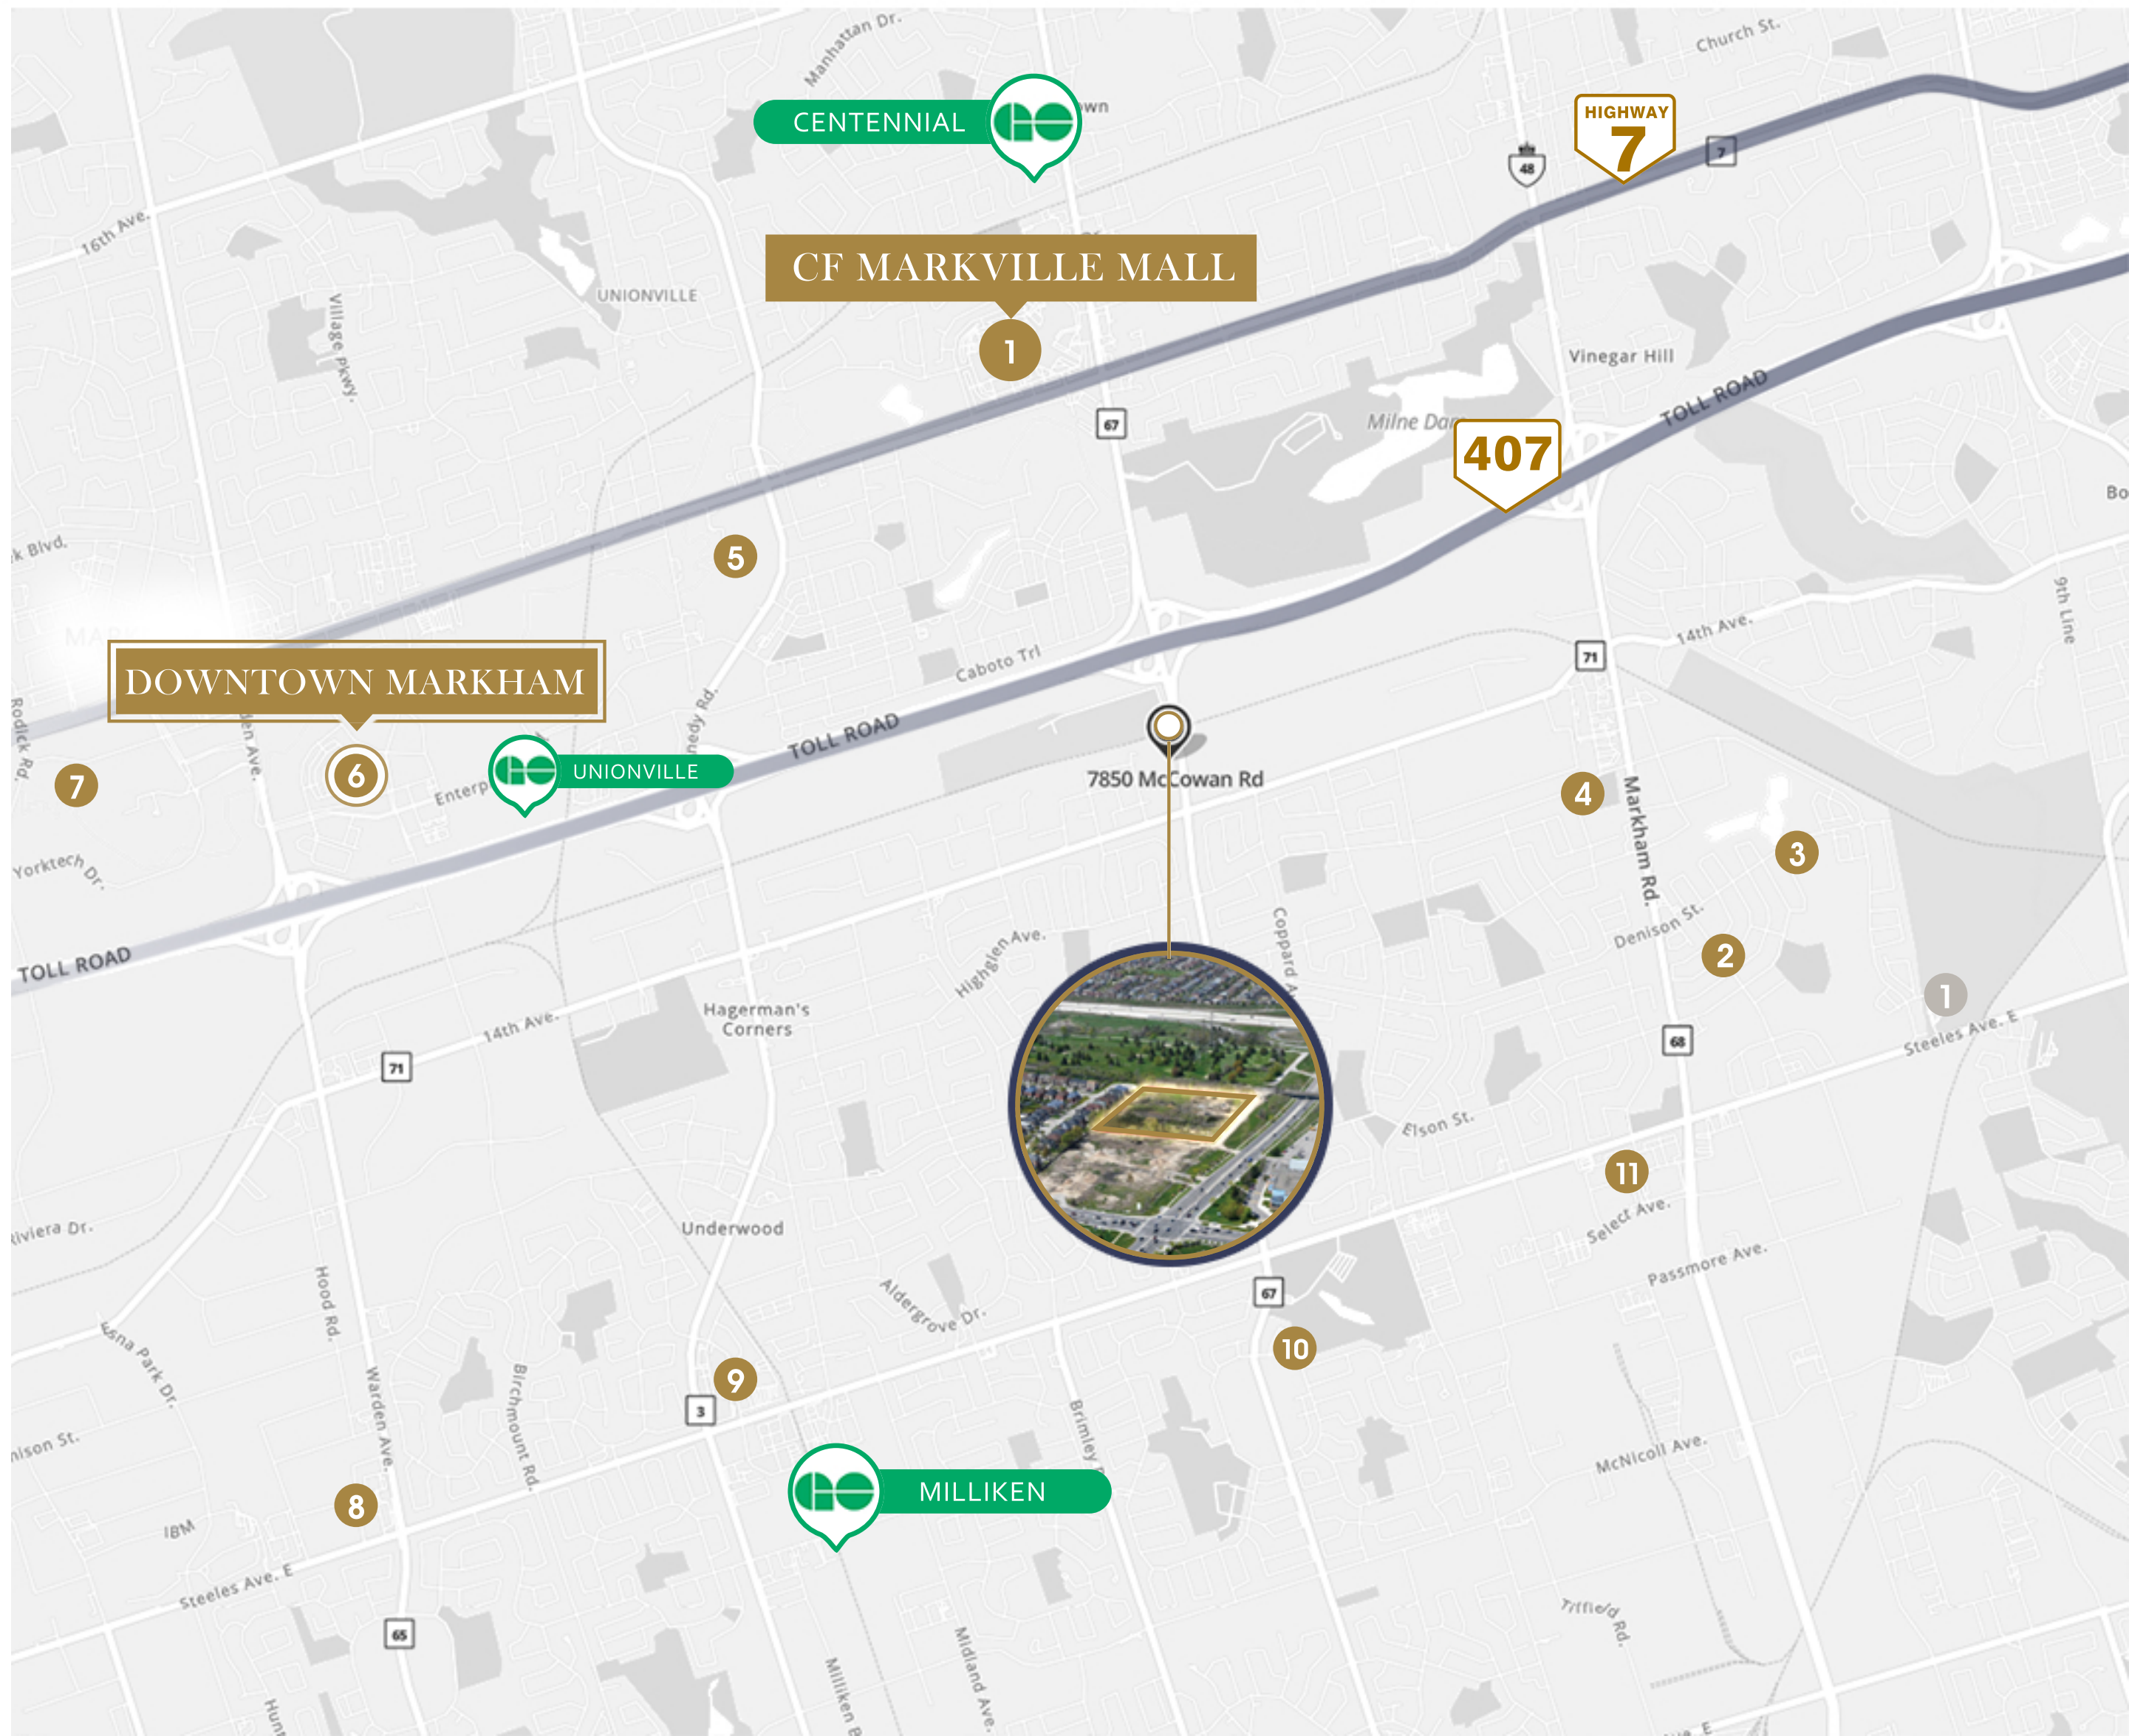

LOCAL AMENITIES

- 1 CF Markville Mall
- 2 Newtown Square
- 3 Costco
- 4 Canadian Tire
- 5 New Kennedy Square
- 6 Downtown Markham
- 7 First Markham Place
- 8 T&T Supermarket
- 9 Pacific Mall
- 10 Field Fresh Supermarket
- 11 LCBO

- 1 Remington Parkview Golf & Country Club
- 2 Milliken Park & Community Centre
- 3 Markham Executive Golf Course
- 4 Milne Dam Conservation Park