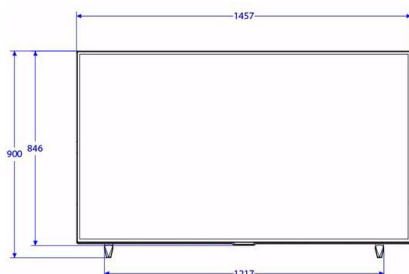

## Picture/Display

- Display: 4K Ultra HD LED
- Diagonal screen size: 65 inch / 164 cm
- Aspect ratio: 16:9
- Panel resolution: 3840 x 2160p
- Brightness: 350 cd/m<sup>2</sup>
- Contrast ratio (typical): 5000
- Viewing angle: 178° (H)/178° (V)
- Response time (typical): 8 ms

## Supported Display Resolution

- HDMI: Up to 3840 x 2160p@60 Hz
- Tuner: T2 HEVC: up to 3840 x 2160@60 Hz, Others: up to 1920 x 1080p@60 Hz
- USB: HEVC: up to 3840 x 2160@60 Hz, Others: up to 1920 x 1080@60 Hz

## Dimensions

- Set dimensions (W x H x D): 1457 x 846 x 63 mm
- Set dimensions with stand (W x H x D): 1457 x 900 x 347 mm
- Product weight: 23.5 kg
- Product weight (+stand): 24.1 kg
- VESA wall mount compatible: 400 x 400 mm, M6