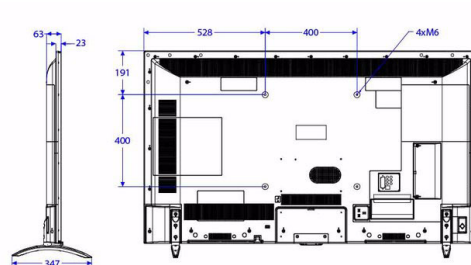

## Dimensions

- Set dimensions (W x H x D): 1457 x 846 x 63 mm
- Set dimensions with stand (W x H x D): 1457 x 900 x 347 mm
- Product weight: 23.5 kg
- Product weight (+stand): 24.1 kg
- VESA wall mount compatible: 400 x 400 mm, M6