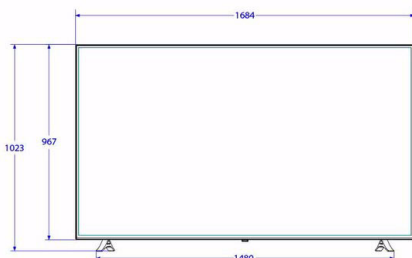

## Picture/Display

- Display: 4K Ultra HD LED
- Diagonal screen size: 75 inch / 190 cm
- Aspect ratio: 16:9
- Panel resolution: 3840 x 2160p
- Brightness: 320 cd/m<sup>2</sup>
- Contrast ratio (typical): 1400
- Viewing angle: 178° (H)/178° (V)
- Response time (typical): 8 ms

## Supported Display Resolution

- HDMI: Up to 3840 x 2160p@60 Hz
- Tuner: T2 HEVC: up to 3840 x 2160@60 Hz, Others: up to 1920 x 1080p@60 Hz
- USB: HEVC: up to 3840 x 2160@60 Hz, Others: up to 1920 x 1080@60 Hz

## Dimensions

- Set dimensions (W x H x D): 1684 x 967 x 73 mm
- Set dimensions with stand (W x H x D): 1684 x 1023 x 370 mm
- Product weight: 39.6 kg
- Product weight (+stand): 40.2 kg
- VESA wall mount compatible: 600 x 400 mm, M8