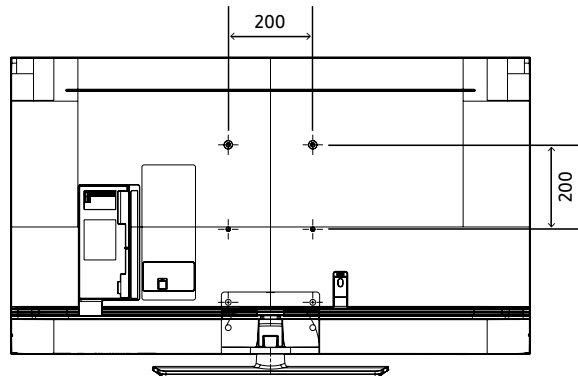

Specifications

43"

* Including logo

50"

* Including logo

55"

* Including logo