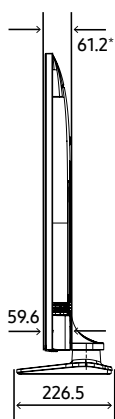

* Including logo