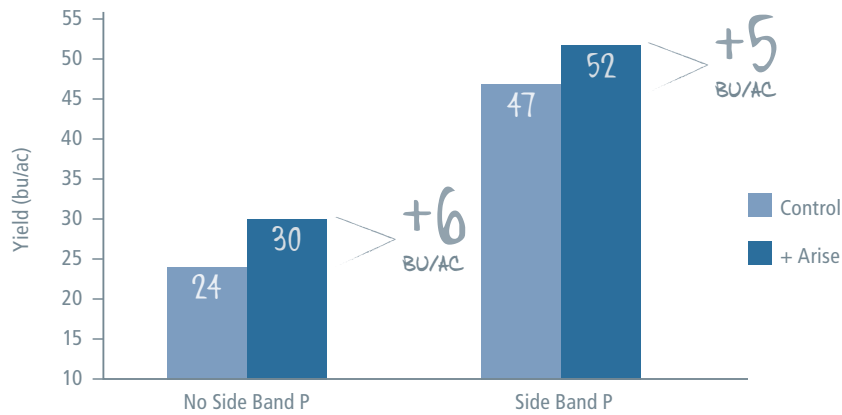

Ar

ARISE™

Soil Macro

Arise is an ortho-phosphorus based starter fertilizer that caters to the demands of the seedling.

- Provides a “pop up” effect to drive critical early season rooting
- Low salt index for greater seedling safety
- Immediate plant available phosphorus
- Compatible with 28-0-0 (UAN), 10-34-0 and the Micro-Che™ line of micronutrients

STARTER PHOSPHORUS = DELIVERS GENETIC POTENTIAL

Summary of 24 Wheat trials.
Arise applied at 10 lbs P205/ac.

Application Details

Product	Analysis	Rate (L/ac)	Timing
Arise	7-22-4	10-20	Soil