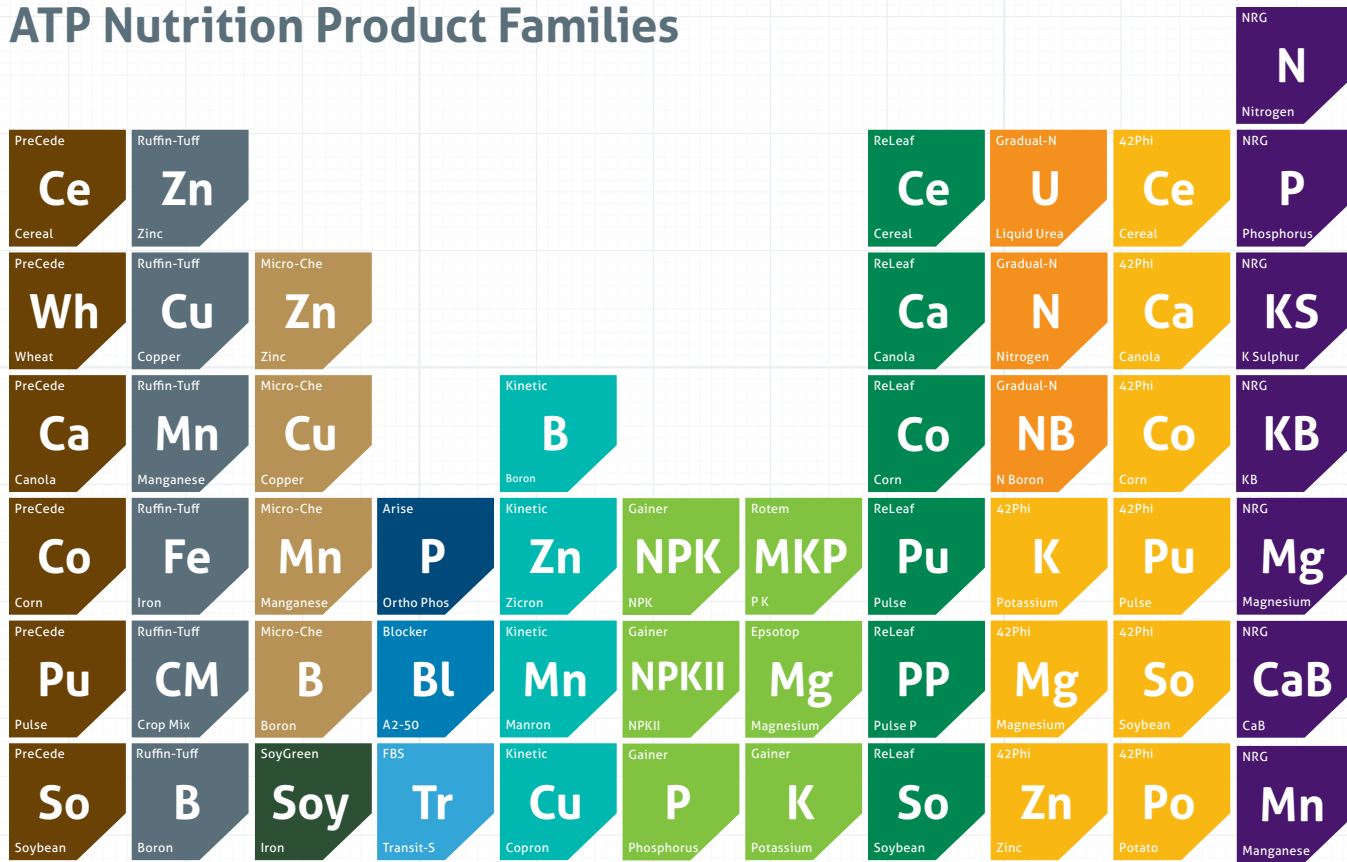

# ATP Nutrition Product Families

## Product Categories

### Seed Nutrition

PreCede®

### Micronutrient Soil

Ruffin-Tuff™

Micro-Che™

SoyGreen™