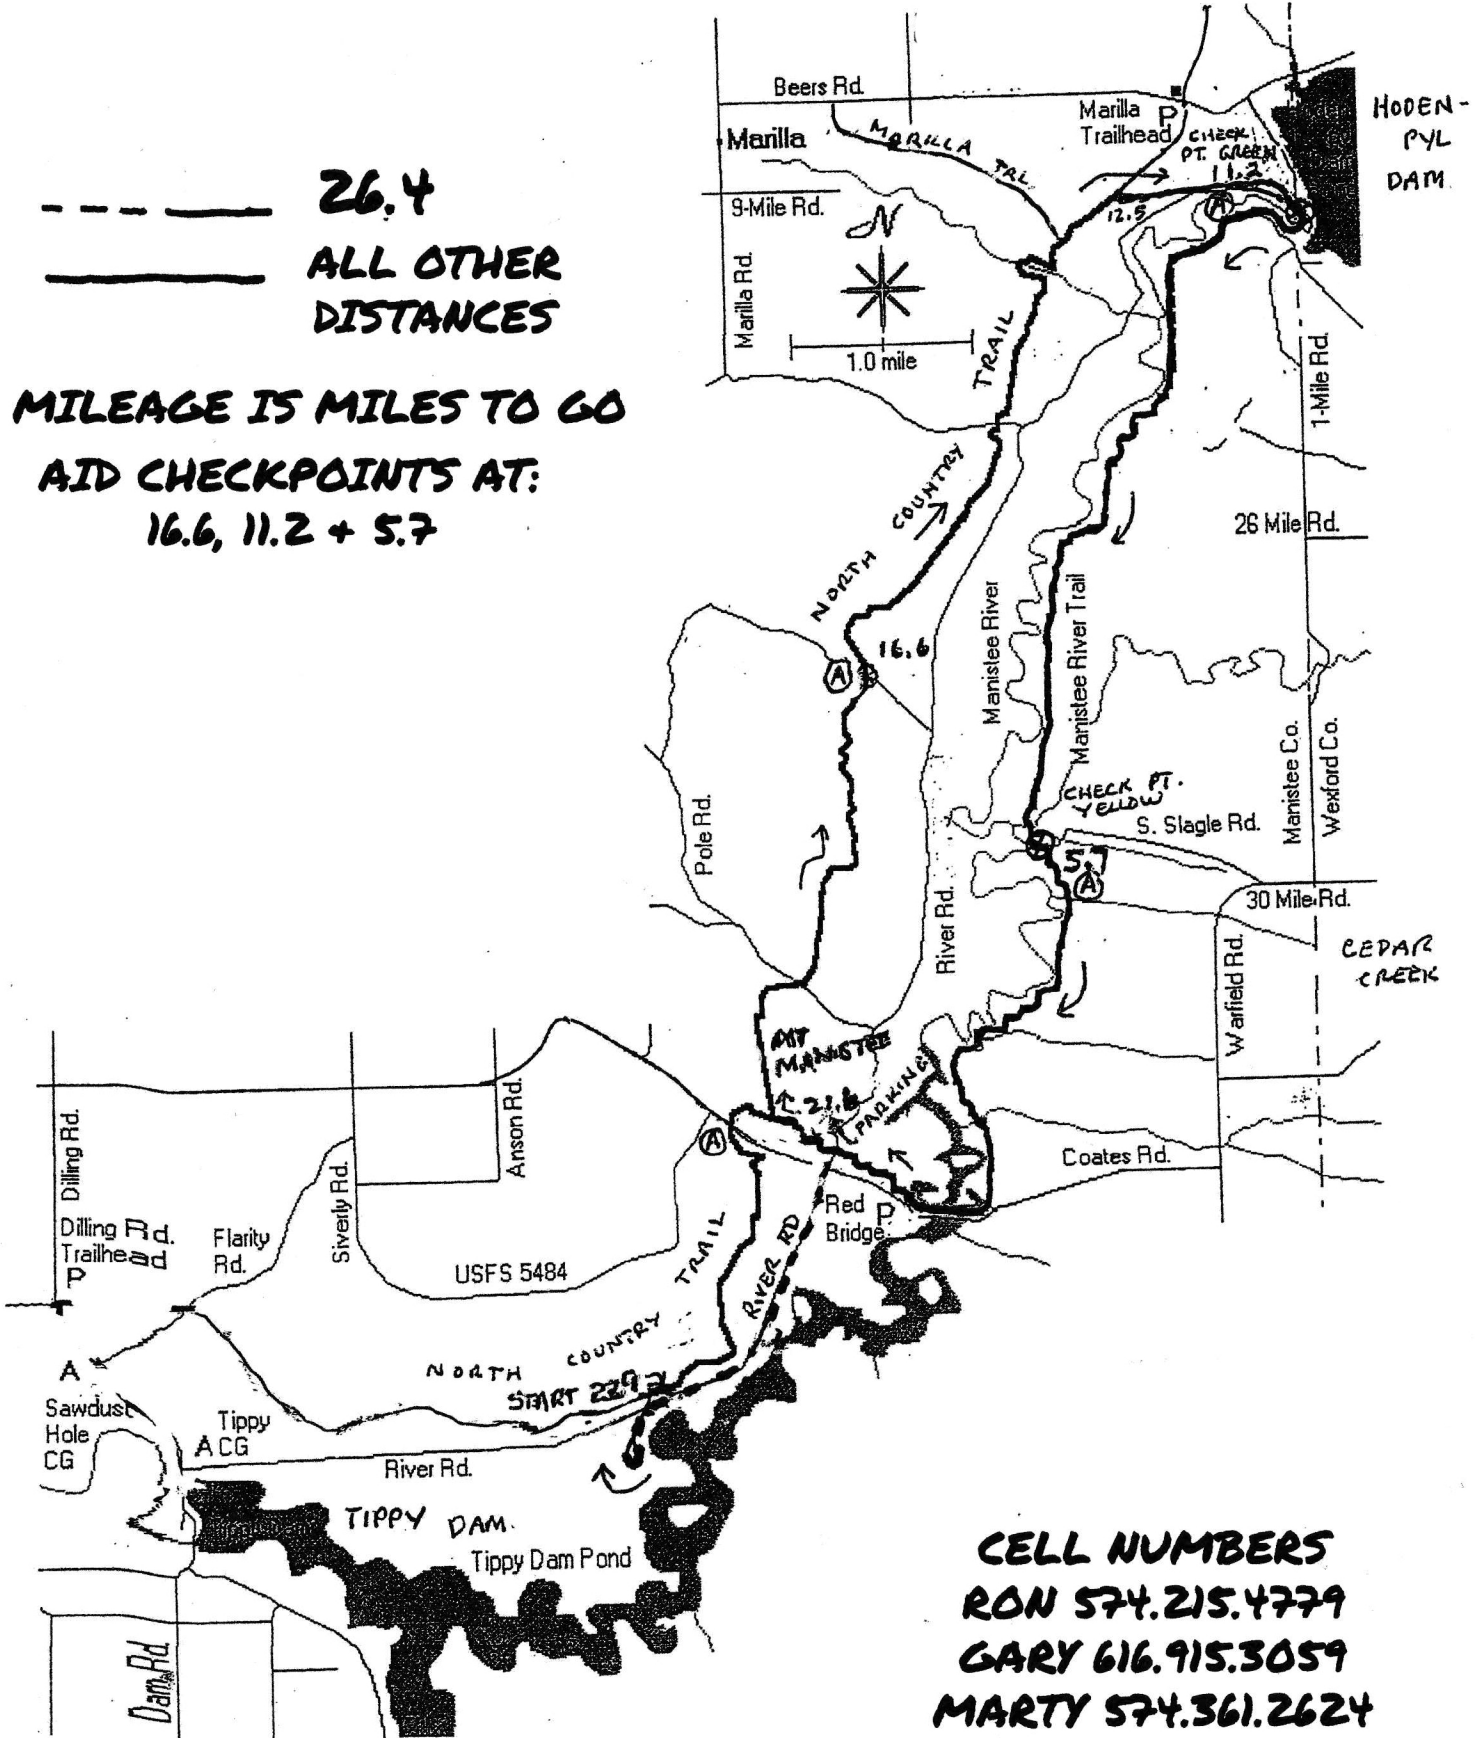

MANISTEE RIVER TRAIL TEST HIKE

- - - - - 26.4
 _____ ALL OTHER DISTANCES

MILEAGE IS MILES TO GO
AID CHECKPOINTS AT:
 16.6, 11.2 + 5.7

CELL NUMBERS
 RON 574.215.4779
 GARY 616.915.3059
 MARTY 574.361.2624
 THOM 269.462.0683