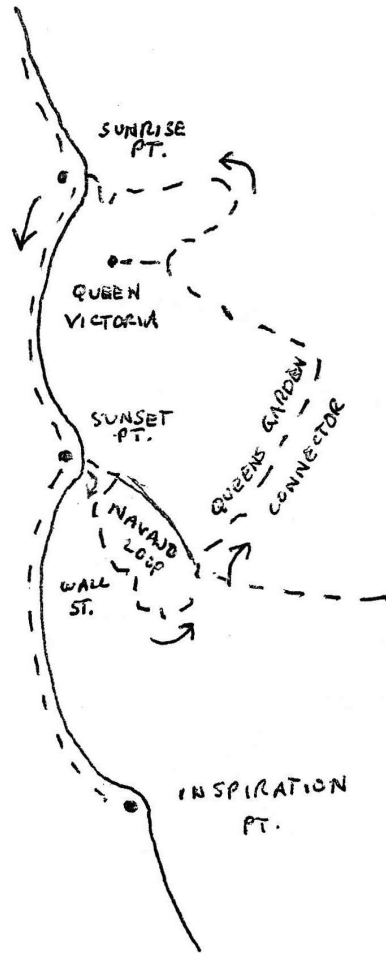

- BRYCE CANYON HIKES -

- 1.8 ♀ QUEEN'S GARDEN
- 3.4 NAVAJO - QUEEN'S GARDEN - RIM TRAIL (SUNSET PT.)
- 4.1 INSPIRATION PT. PLUS THE ABOVE HIKE
- 1.0 SUNSET TO SUNRISE PTS AND BACK (RIM TRAIL)
- 1.7 INSPIRATION PT. TO SUNRISE PT AND BACK TO SUNSET PT.

FAIRYLAND HIKE ON THE REVERSE SIDE

| | |
|-----------|--|
| FAIRYLAND | 5.8 |
| BRYCE | 4.1 |
| | <hr style="width: 50px; margin: 0 auto;"/> |
| | 9.9 MI |

FIRE UP!