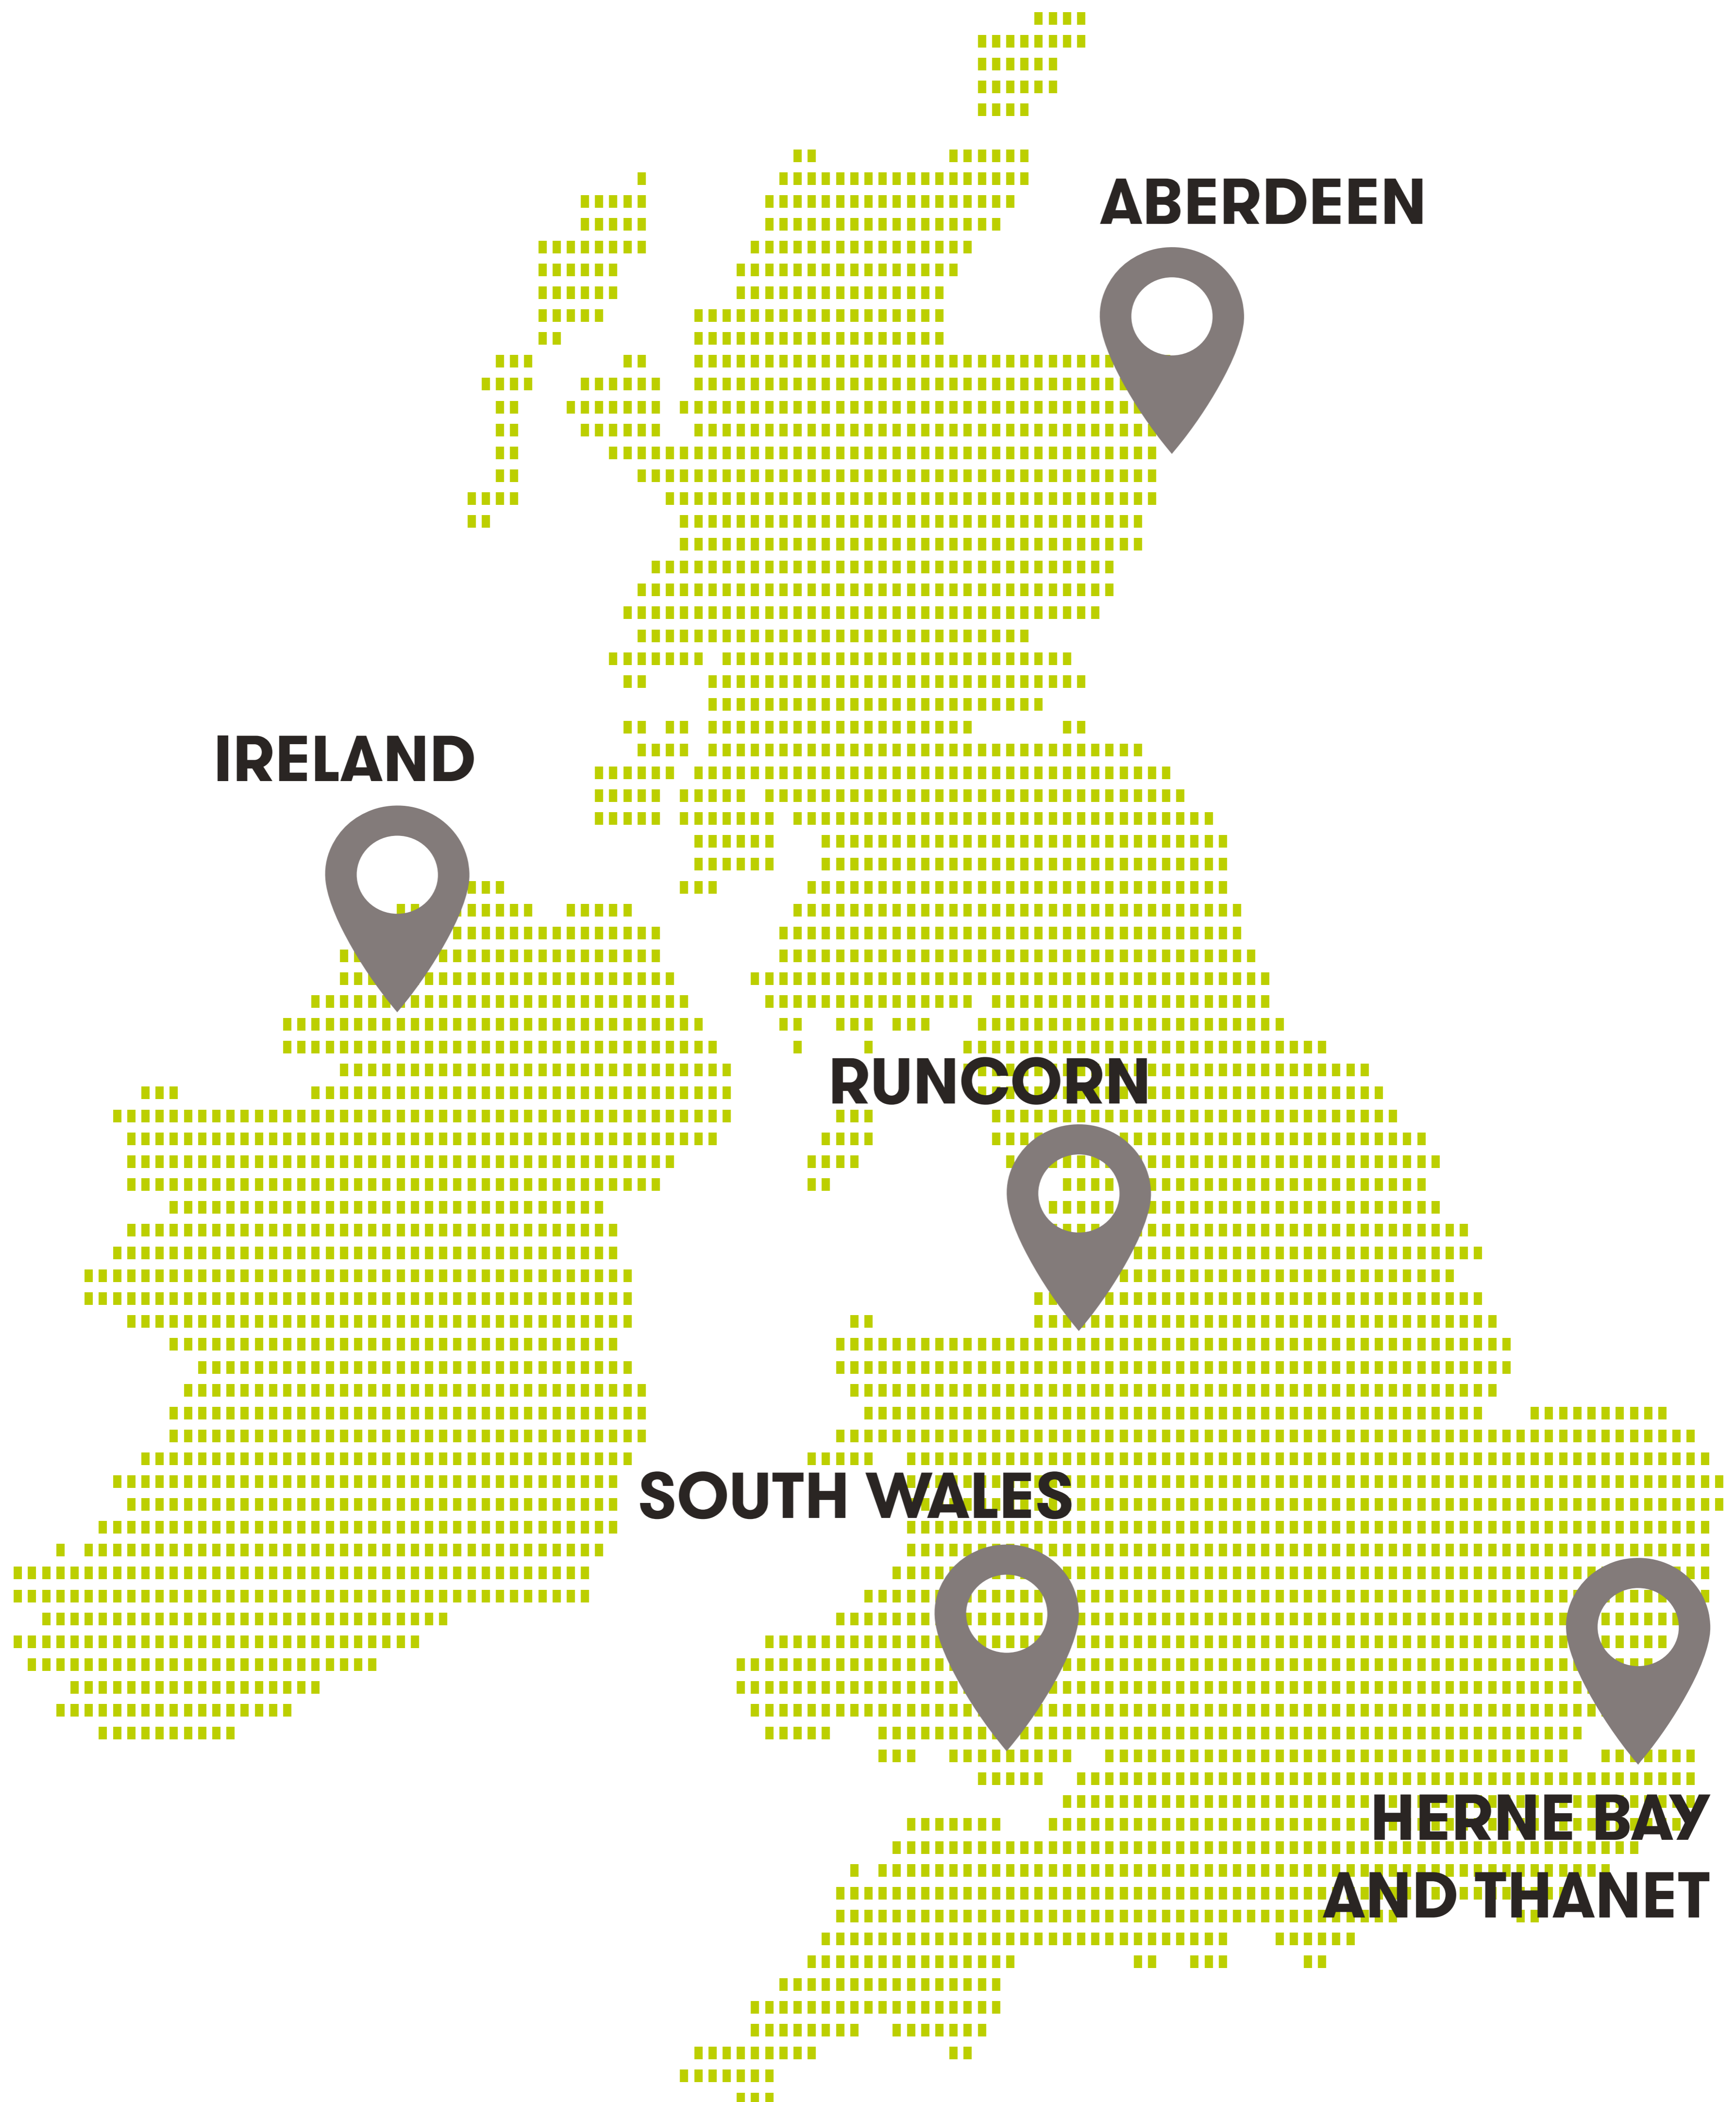

PLANNED FACILITIES

HERNE BAY FACILITY

ORGANISATIONAL STRUCTURE