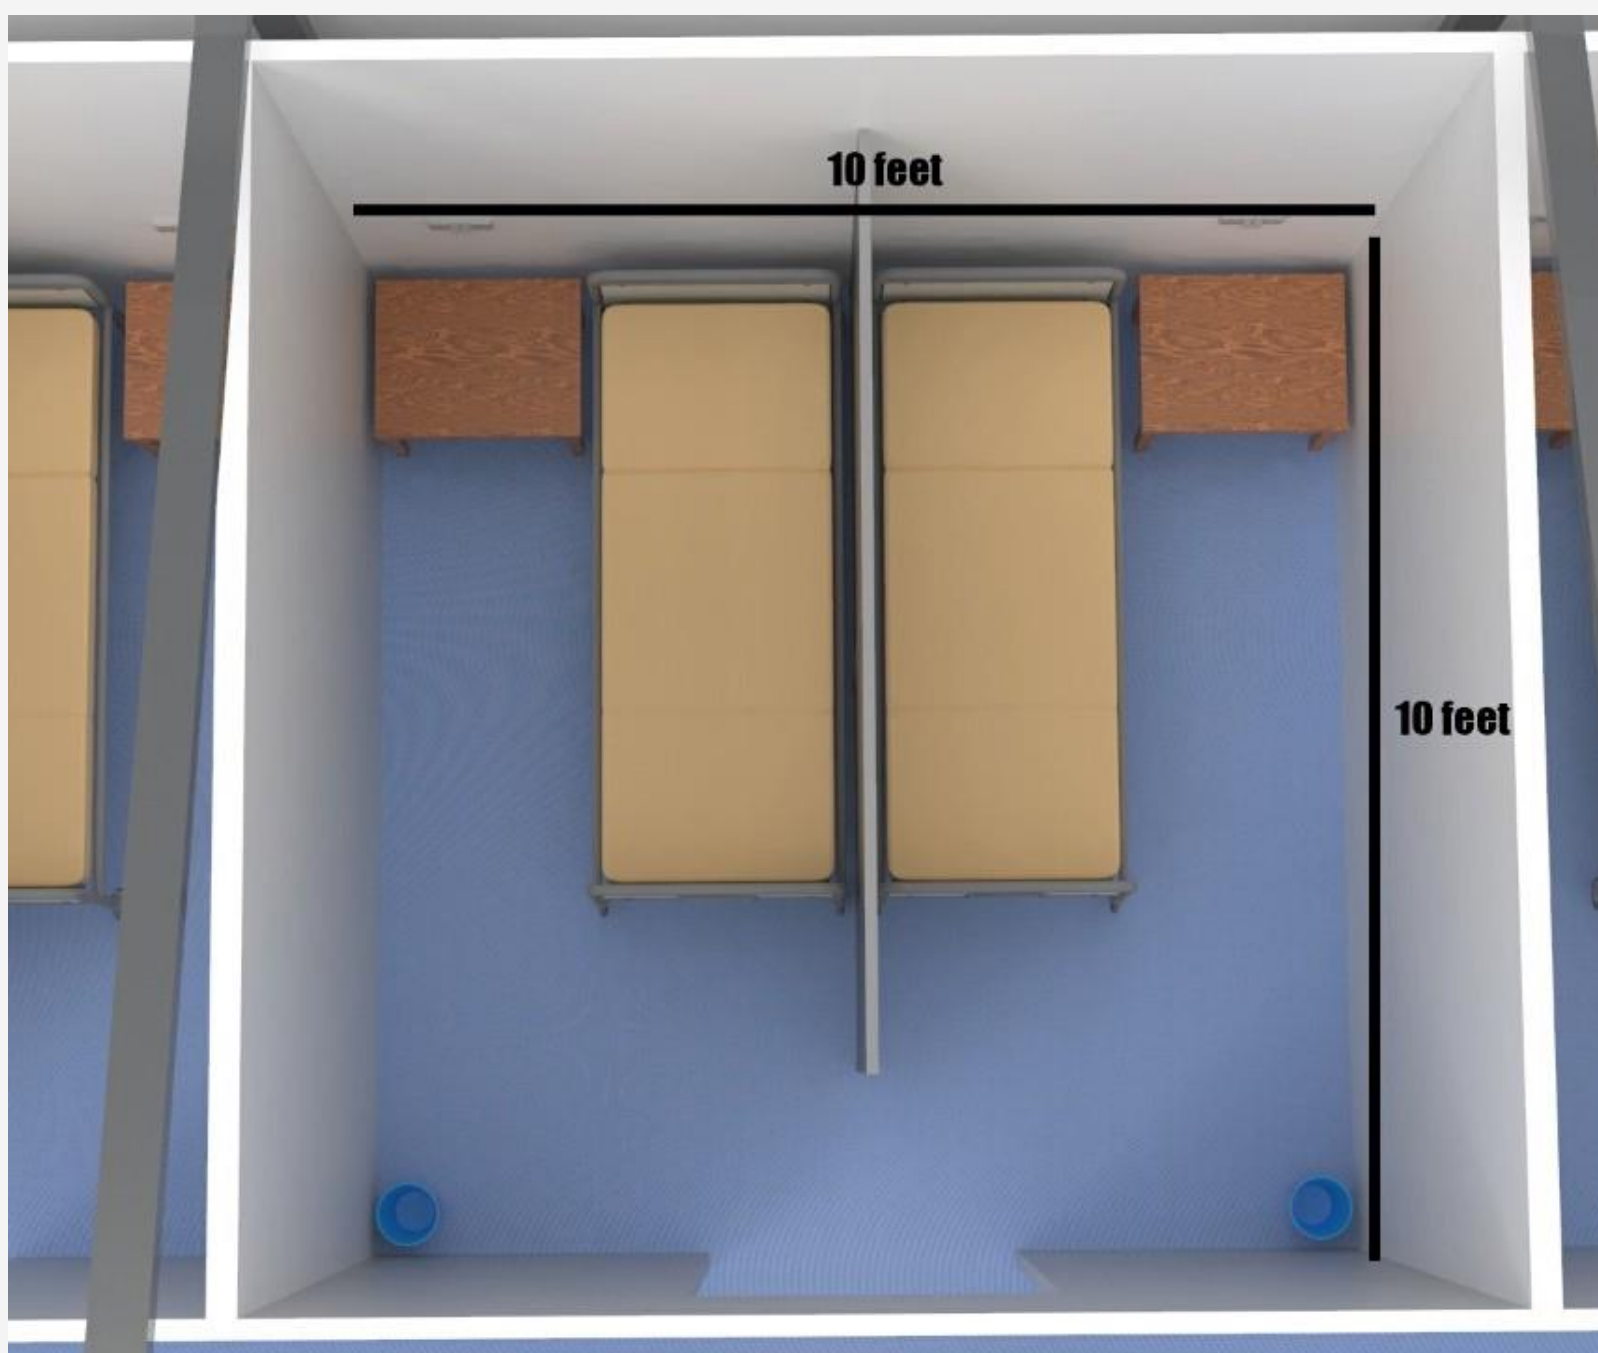

- For 26 People-
- 13 living rooms with 13-26 beds With Table.
- Power Socket for Mobile or laptop Charger.
- One table fan.
- Dustbin.

Covid 19 Medical Tents /home Shelter Tents for Factory, Warehouse, Production house, Hospitals, Religious, Army etc

A complete medical tent, our tents can be quickly installed and removed, and easy to transport. Our medical tent sizes: 6m, 8m, and 10m, etc.

TEMPORARY STRUCTURE FOR ACCOMODATION - INTERNAL VIEW

TEMPORARY STRUCTURE FOR ACCOMODATION - INTERNAL VIEW