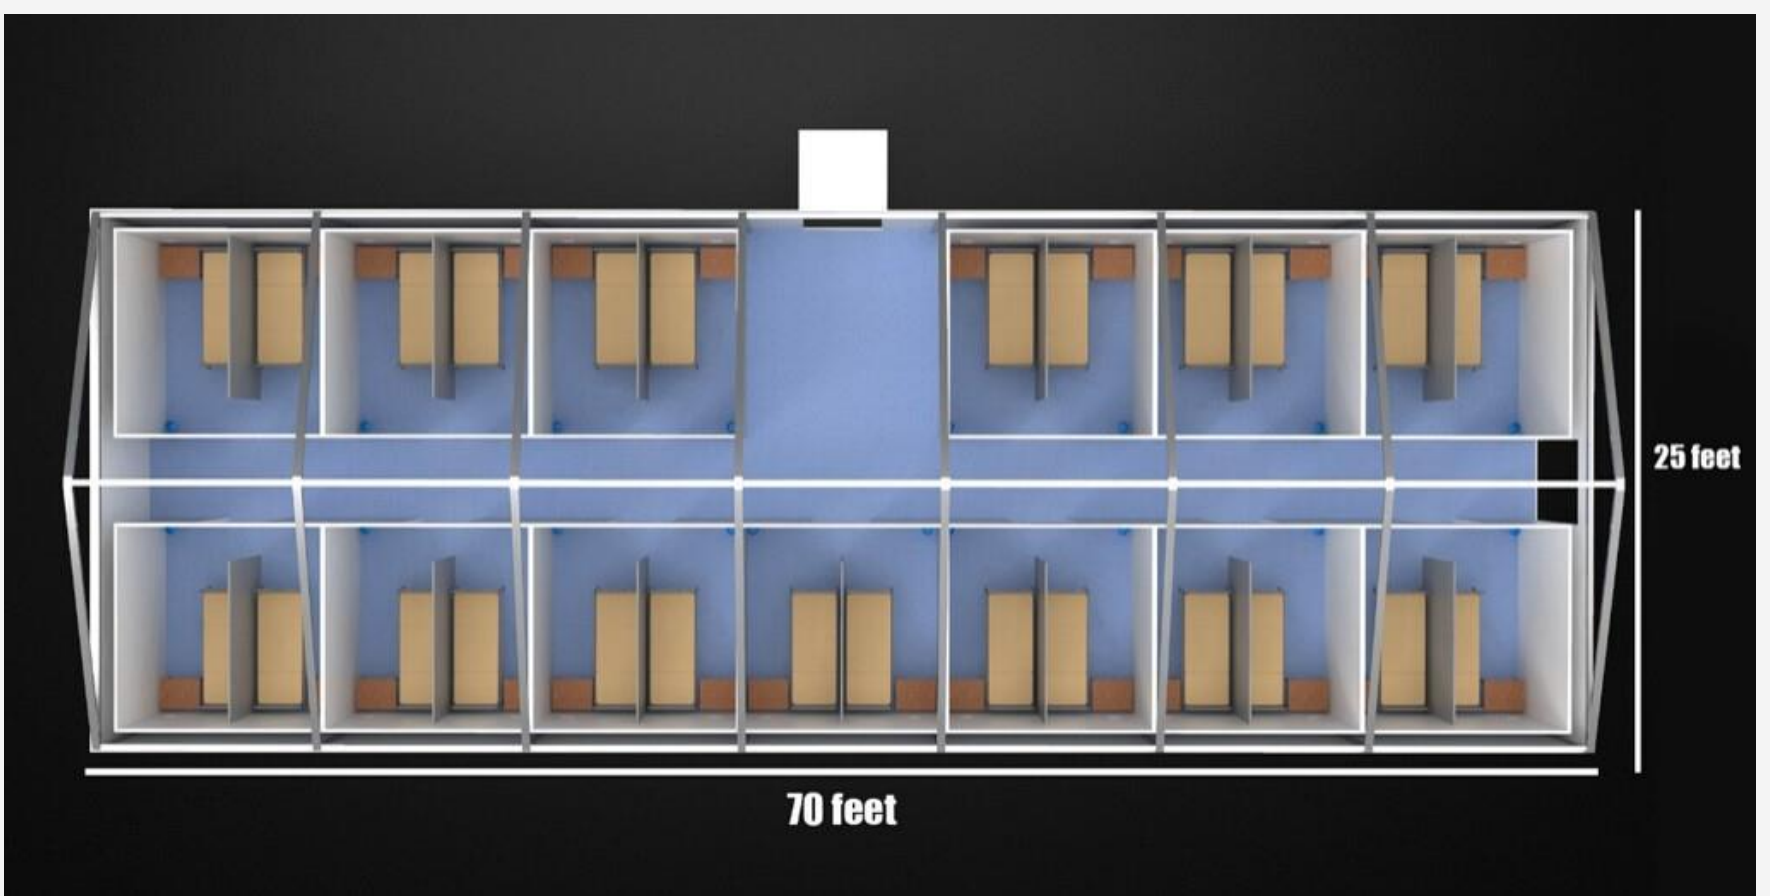

OUR SOLUTION

- Mobile aluminium tent systems for rent.
- Short delivery and set-up times.
- Extendable to whatever length is required