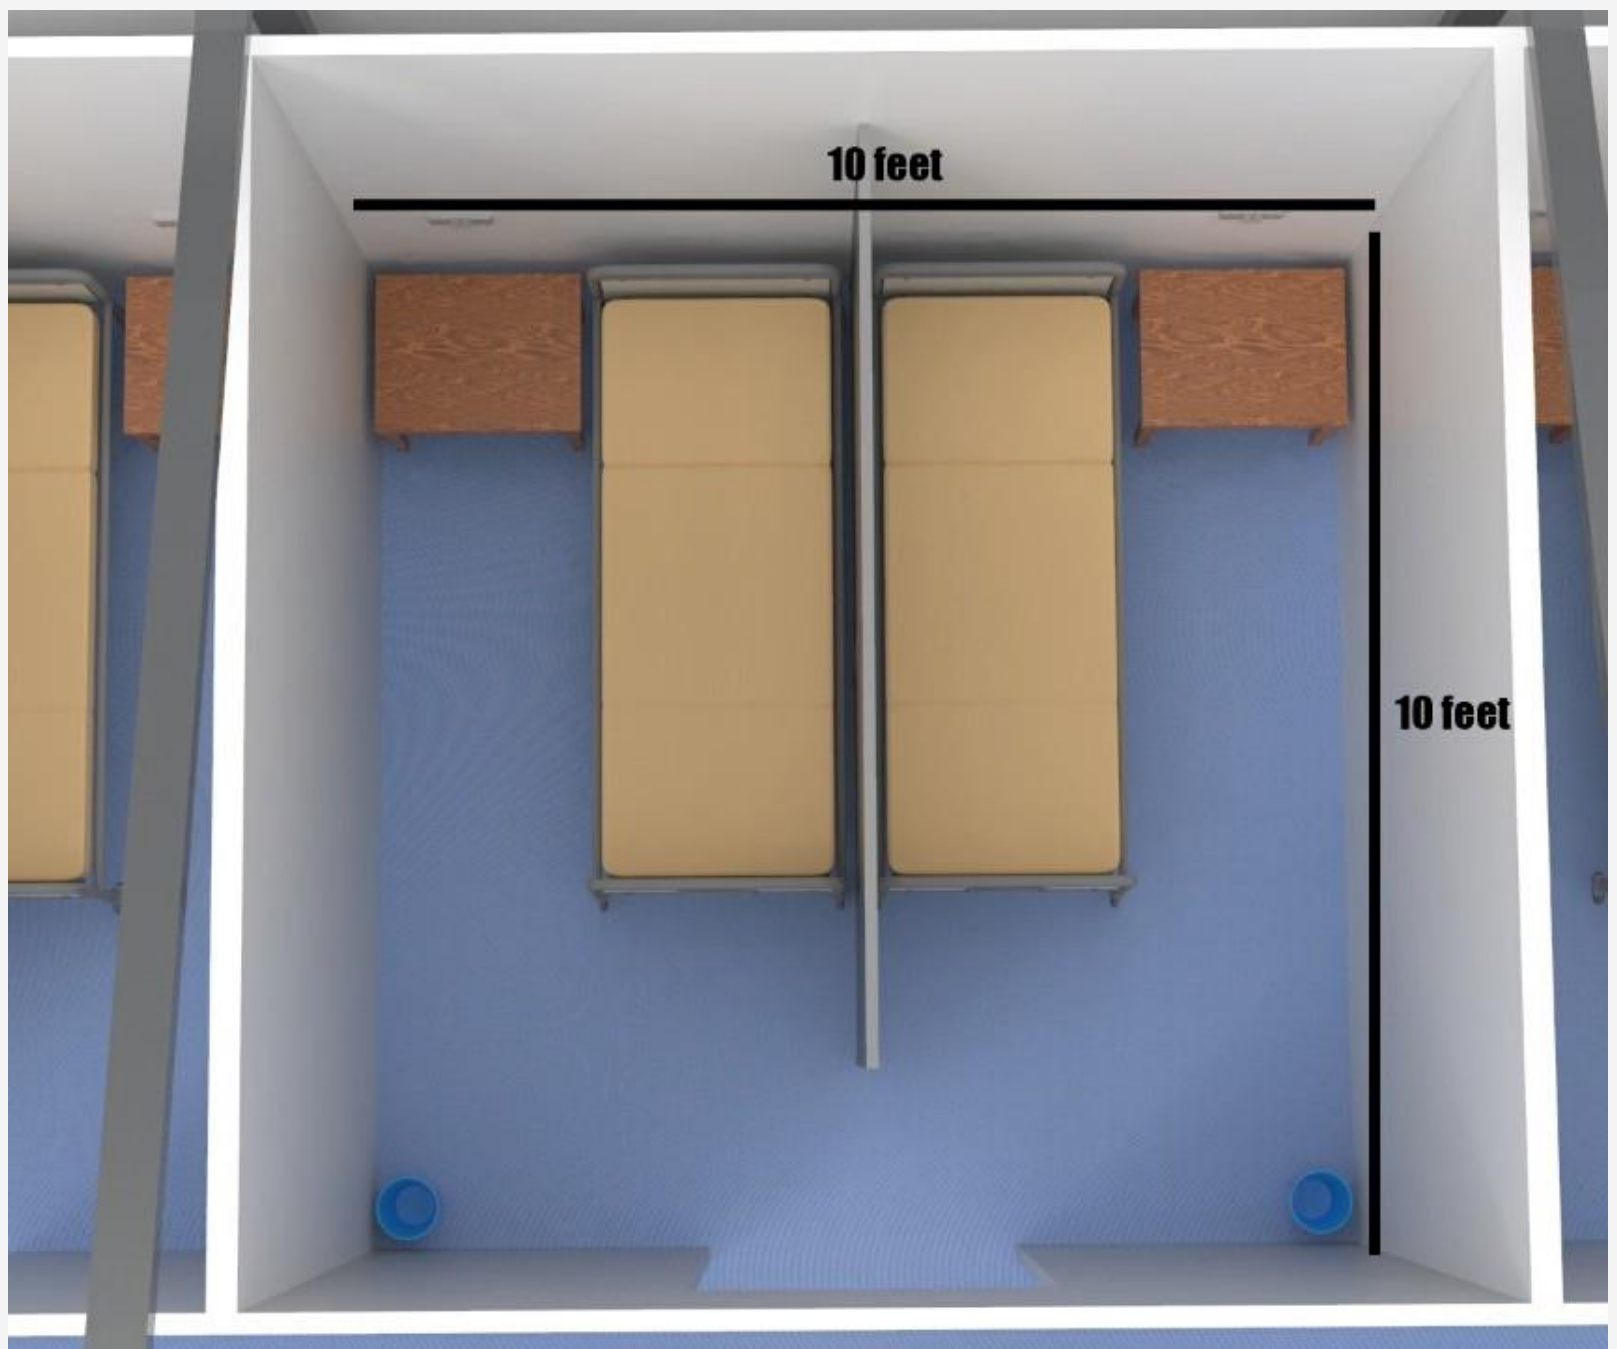

- For 26 People-
- 13 living rooms with 13-26 beds With Table.
- Power Socket for Mobile or laptop Charger.
- One table fan.
- Dustbin.

Covid 19 Medical Tents /home Shelter Tents for Factory, Warehouse, Production house, Hospitals, Religious, Army etc

A complete medical tent, our tents can be quickly installed and removed, and easy to transport. Our medical tent sizes: 6m, 8m, and 10m, etc.

TEMPORARY STRUCTURE FOR ACCOMODATION - INTERNAL VIEW

TEMPORARY STRUCTURE FOR ACCOMODATION - INTERNAL VIEW