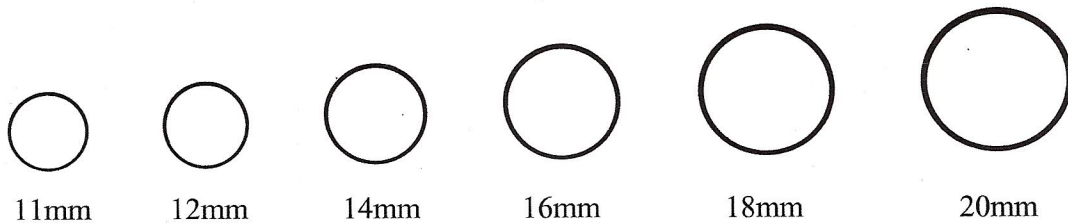

### Sizing Chart for Stone Diameter and Width

Stone sizes in the listings describe the diameter first and the width of the stone second. For example; if the size says 14mm x 8mm the stone is 14mm in diameter and 8mm wide.

### Diameter Chart

Please note: Our smallest diameter stones are approximately 11mm while our largest can slightly exceed 20mm. The most common size is 14mm.

### Width Chart

Each Line Represent 1mm. Our stones range in thickness from 4.5mm to 20+mm. So the 1 represents 10mm and the 2 represents 20mm. Our average thickness of stones is 8mm.