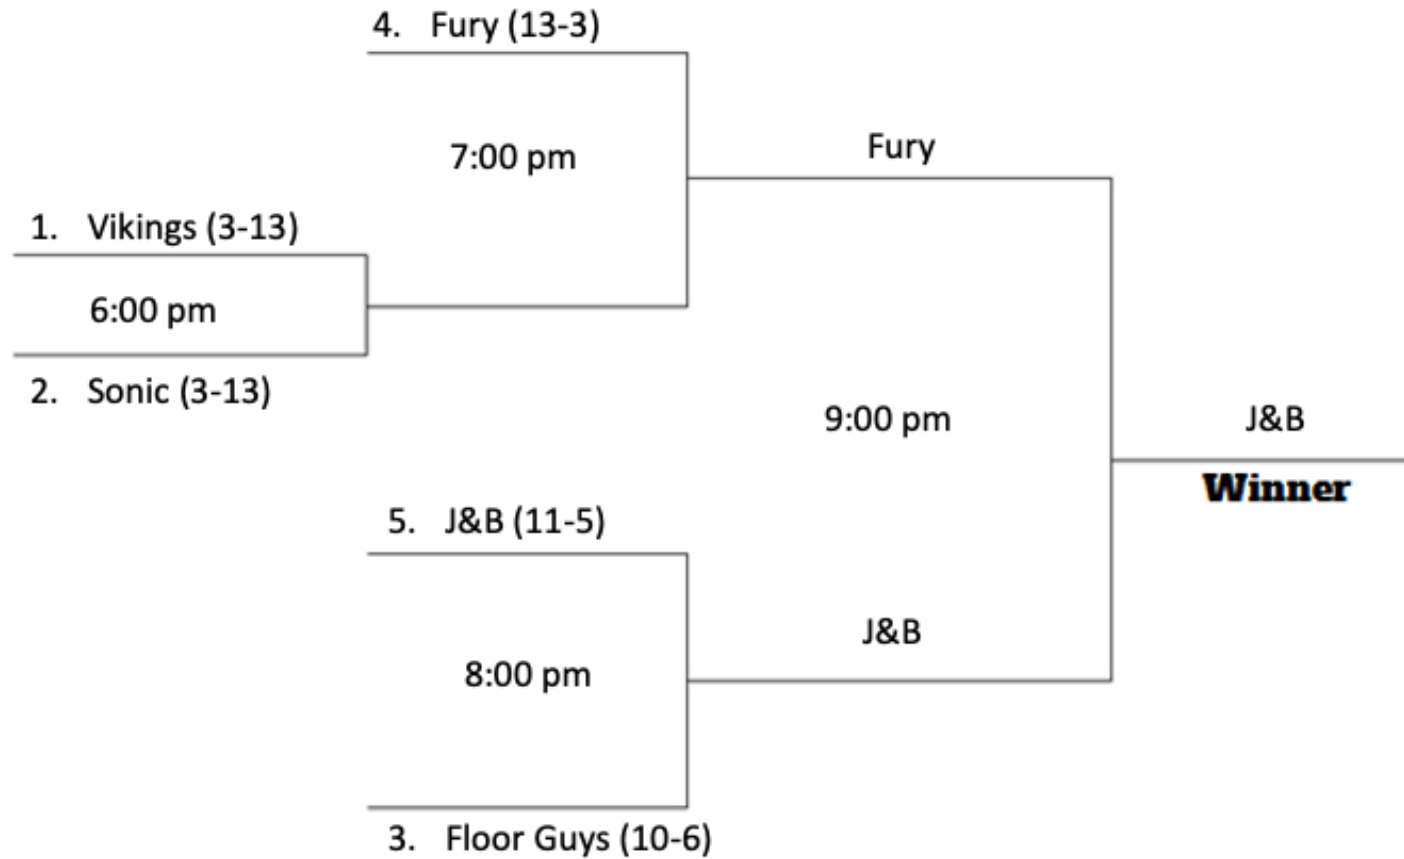

5 Team Single Elimination

Marshall Parks & Recreation

Men's Slow Pitch Summer 2020 Standings

- Teams:
1. Fury
 2. Sonic
 3. Floor Guys
 4. J&B Construction
 5. Vikings

Seed	Team	Wins	Loss	%
1	Fury	13	3	82
2	J&B	11	5	68
3	Floor Guys	10	6	63
4	Vikings	3	13	18
5	Sonic	3	13	18

All Games Played on Field 4

Sun July 12

6:00 1-2 13-3
 7:00 2-1 0-20
 8:00 3-4 16-21
 9:00 4-3 16-14

Sun July 19

6:00 2-4 7-18
 7:00 4-2 13-15
 8:00 3-5 19-9
 9:00 5-3 17-26

Sun July 26

6:00 1-5 15-0
 7:00 5-1 21-27
 8:00 2-3 14-25
 9:00 3-2 26-11

Sun August 2

6:00 1-3 13-22
 7:00 3-1 22-15
 8:00 4-5 10-7
 9:00 5-4 8-7

Sun August 9

6:00 2-5 7-6
 7:00 5-2 13-6
 8:00 1-4 18-17
 9:00 4-1 4-18

Sun August 16

6:00 3-4 3-18
 7:00 4-3 16-6
 8:00 1-2 18-5
 9:00 2-1 6-27

Sun August 30

6:00 4-5 17-2
 7:00 5-4 1-17
 8:00 1-3 15-12
 9:00 3-1 14-13

Single Elimination tournament

Mon Aug 31st