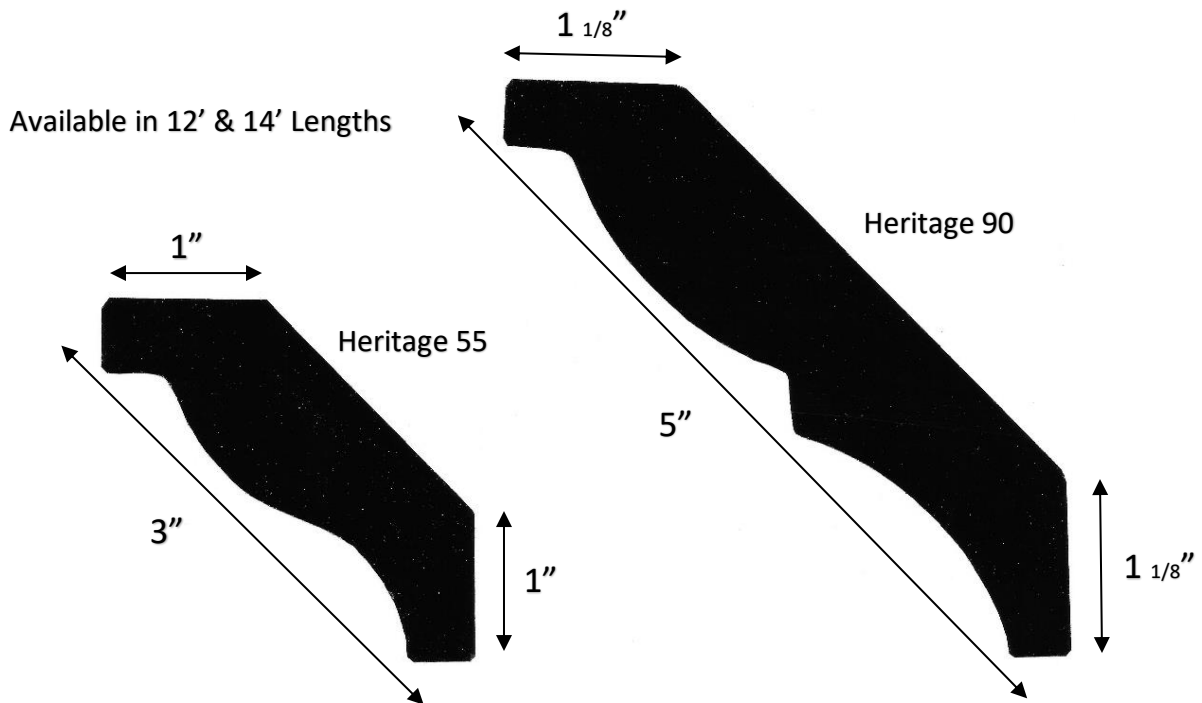

NOVACROWN

Going Where Crown Moulding Has Never Gone Before

Now There Is An Alternative

...to expensive, hard-to-install mdf, wood and gypsum mouldings that is economical enough to apply throughout an entire development.

Constructed from a cellular styrene core permanently bonded to a smooth paper wrap, NovaCrown™ Mouldings last a lifetime without deficiencies.

Feather-light NovaCrown™ mouldings can be handled, cut and installed by one person. Nailing is not required so they are easily applied to any substrate, even directly to concrete walls - without the need to locate studs.

NovaCrown™ is the longest non/fibre crown moulding in the world which means fewer joints and faster installations.