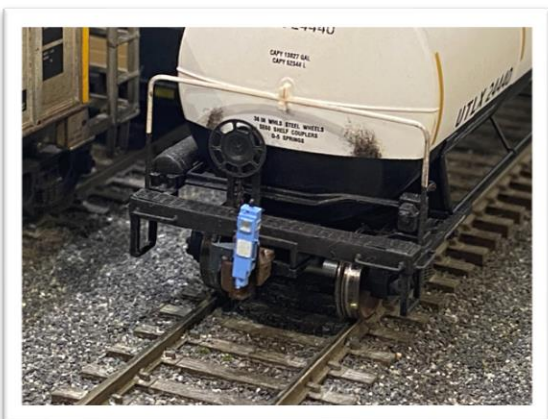

Modern HO Scale EOT (v2.0)

Color: Light Blue

- Three per pack
- Universal fit (KD type coupler)

SKU: 906U MSRP: $20.00