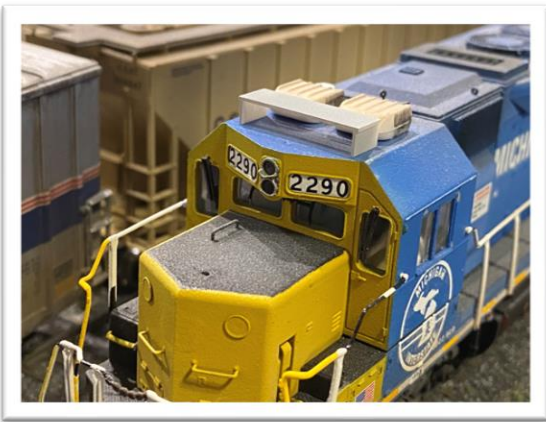

Antenna Stand "Rectangle"

Color: Primer Gray

- Three pairs per pack
- Completes 3 models
- Found on BNSF GP/SD Standard cab motors

SKU: 880   MSRP: $7.50