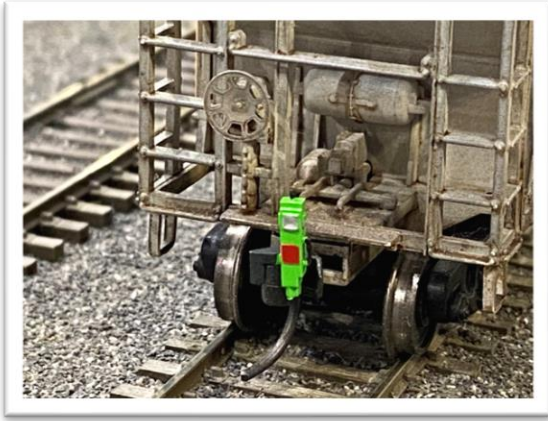

Modern HO Scale EOT (v2.0)

Color: Green

- Three per pack
- Universal fit (KD type coupler)

SKU: 907U MSRP: $20.00