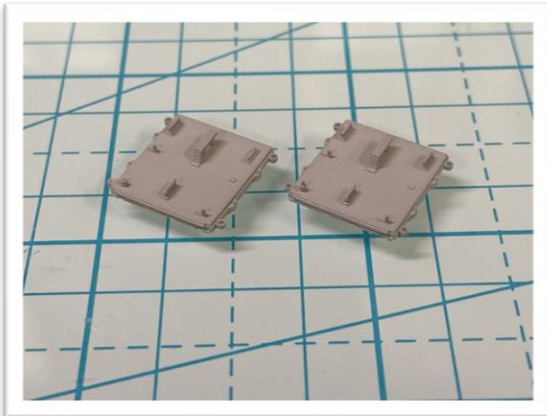

PTC Center Array "Sinclair"

Color: Primer Gray

- Two pairs per pack
- Completes 2 models
- Pair with (2) MAC-852 BNSF #3 arrays

SKU: 863   MSRP: $8.50