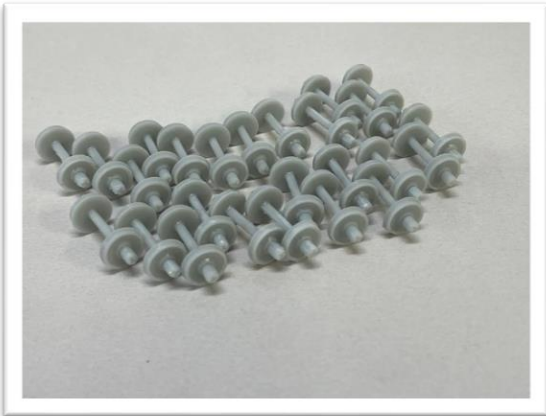

36" Wheelsets (25 PK) Non-Operating

Color: n/a

- (25) 36" Wheelsets (non-operating)

SKU: 848W   MSRP: $10.00