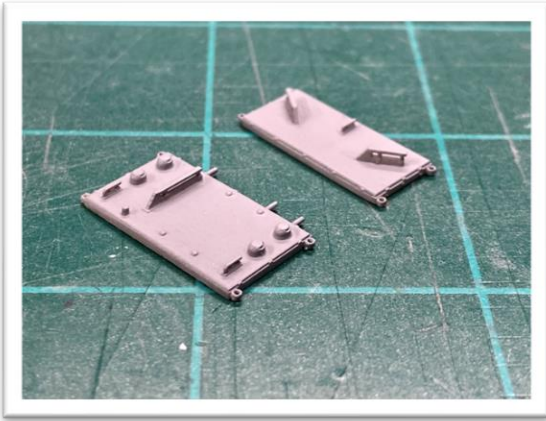

PTC Antenna Array UP “Full-Top” #1

Color: Primer Gray

- Two pairs per pack
- Completes 2 models
- Found on UP AC4400, ES44, ET44 motors

SKU: 870   MSRP: $9.50