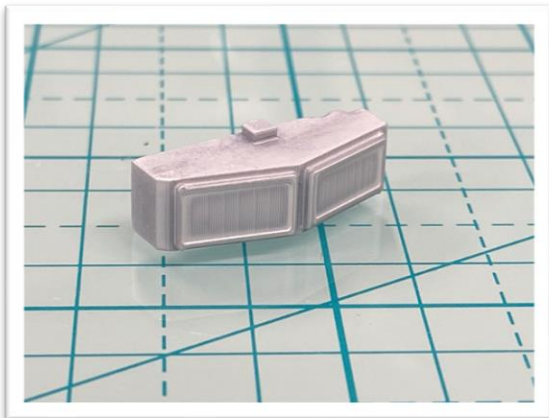

PTC Numberboard w/ Decals

Color: Primer White

- Two per pack
- Completes 2 models
- Includes custom numberboard decals
- Found on BNSF GP/SD standard cab motors

SKU: 834

MSRP: $8.25