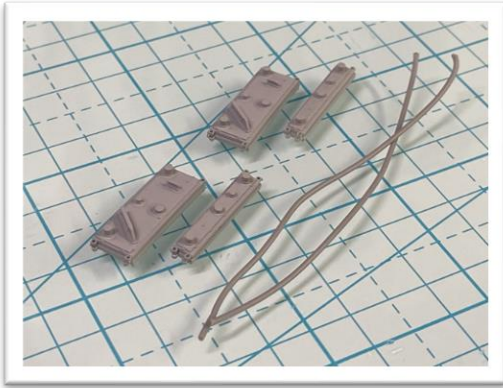

NS PTC Array "Split"

Color: Primer Gray

- Two per pack
- Completes two models
- Found on NS GP/SD standard cab models

SKU: 861   MSRP: $9.50