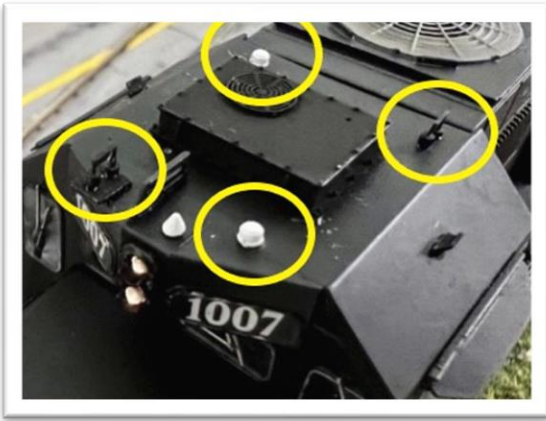

CN PTC Antenna “Bits n Bobs”

Color: Multi

- Parts to complete two motors
- Found on CN/IC/GTW Standard cab motors

SKU: 873   MSRP: $8.00