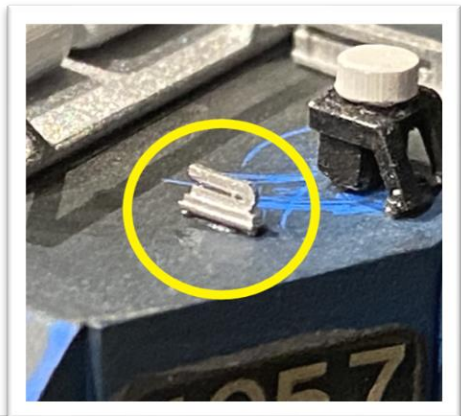

Locomotive ETD/EOT Antenna

Color: Aluminum

- Ten per pack
- Completes 10 models

SKU: 868   MSRP: $6.00