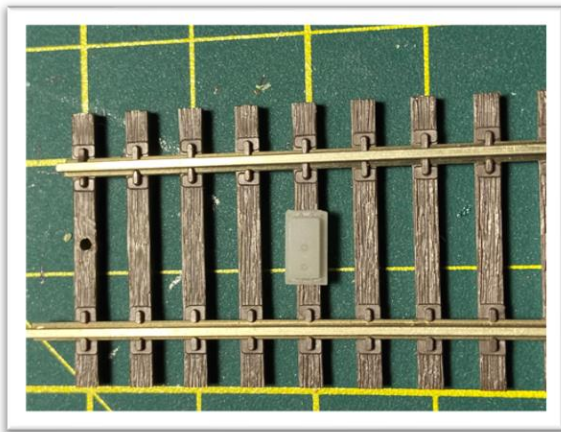

## Signal Shunt Box

Color: Gray

- Four per pack
- Found along BNSF and CSXT right of ways

SKU: 200                      MSRP: \$12.00

Color: Orange

- Four per pack
- Found along CN right of ways

SKU: 201                      MSRP: \$12.00