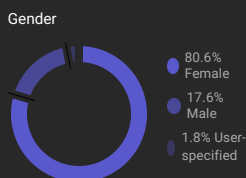

Demographics Last 28 days

Branded content videos

Videos with paid promotion