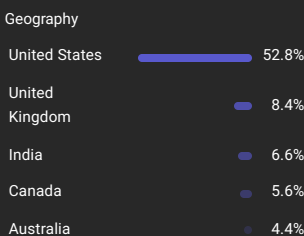

Demographics Last 28 days

Branded content videos

Videos with paid promotion