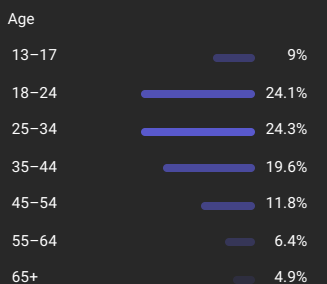

Demographics Last 28 days

Branded content videos

Videos with paid promotion