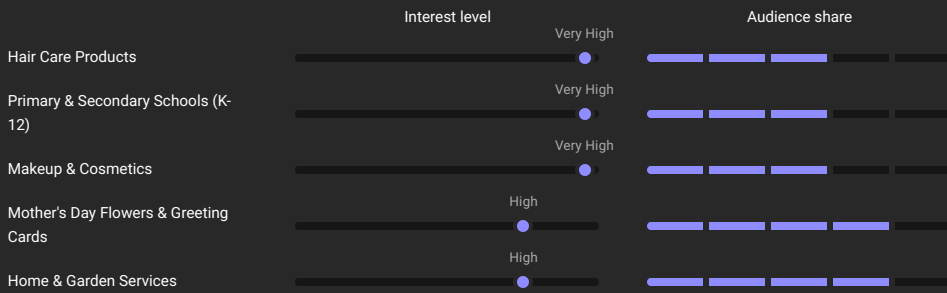

Demographics Last 28 days

Branded content videos

Videos with paid promotion

Featured videos

Video highlights

BRIDE stole from Bridesmaids for Bachelorette Party 🍷🥳 (Part 3/3)

9.1K views • 6 days ago

Bridesmaids suspicions WERE TRUE?! 🤔 (Part 2/3)

18.9K views • 6 days ago

Audience interests Last 60 days

Shopping interests Last 60 days

Topic categories

This chart shows a list of urls to wikipedia pages that describe the channel's content

- Music
- Lifestyle