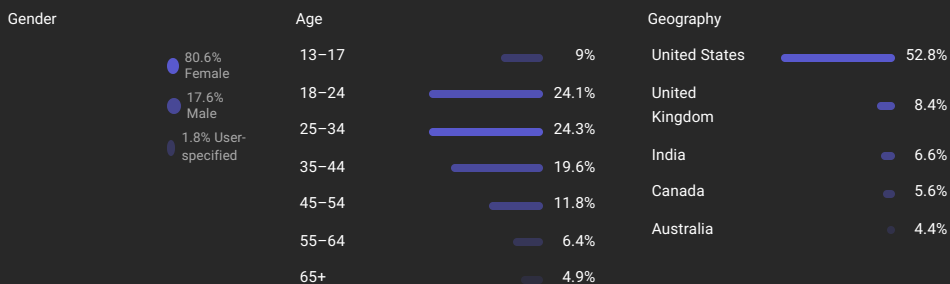

SUBSCRIBE ▶

& WATCH VIDEOS DAILY

SINGER - SONGWRITER - ACTRESS

NICOLE DE LA CRUZ

STREAM ON SPOTIFY

Nicole de la Cruz

107.0K subscribers

Key channel stats Last 28 days

Subscribers (Lifetime) 107.3K	Videos published (Lifetime) 459	Unique viewers 977.7K	Views 2.4M
Watch time (hours) 29.9K	Average view duration 0:44	Average percentage viewed 81.7%	Returning viewers 65.3%

Demographics Last 28 days

Branded content videos

Videos with paid promotion

Featured videos

Video highlights

BRIDE stole from Bridesmaids for Bachelorette Party 🍷🥳 (Part 3/3)

9.1K views • 6 days ago

Bridesmaids suspicions WERE TRUE?! 😱 (Part 2/3)