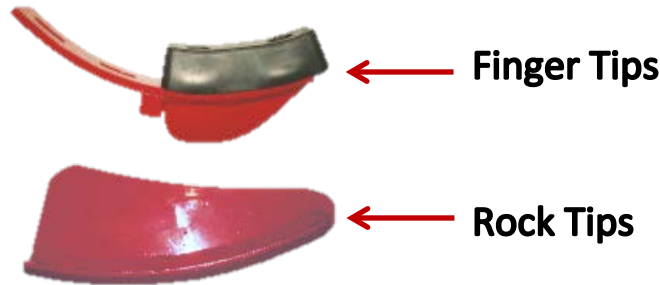

www.ezspotur.com

Call us at 1-877-433-5733

Make it EZ!

Attaches to any machine!

One man operation saves time, money and labor. The Rock and Tree Hand helps you get jobs done faster and easier.

One man operation saves you time and money!

The strong jaws of the Rock and Tree Hand allow you to confidently move rocks on the jobsite.

127 degree rotation allows for unmatched versatility!

Available with rock or tree tips!

The Rock and Tree Hand attaches easily to any machine giving it unsurpassed jobsite versatility.

Make it EZ!

3-Fingered Rotating Rock and Tree Hand Specifications

- 278 lbs. (145.15 kg.) attachment weight.
- Rotates 127 degrees when attached to double cylinder rotating base.
- Can also be attached to fixed non-rotating base.
- Jaws will close down to 5.5 inches (139.7 mm.) and will open to 46.5 inches (1181.1 mm.) from inside bumper to bumper.
- Available with both metal rock tips and rubber tips for handling trees.
- Ideal for moving large landscaping rocks, trees, brush and more.
- Composed of Grade 50 material or higher to withstand wear and tear.
- The ideal multi-tasking tool!