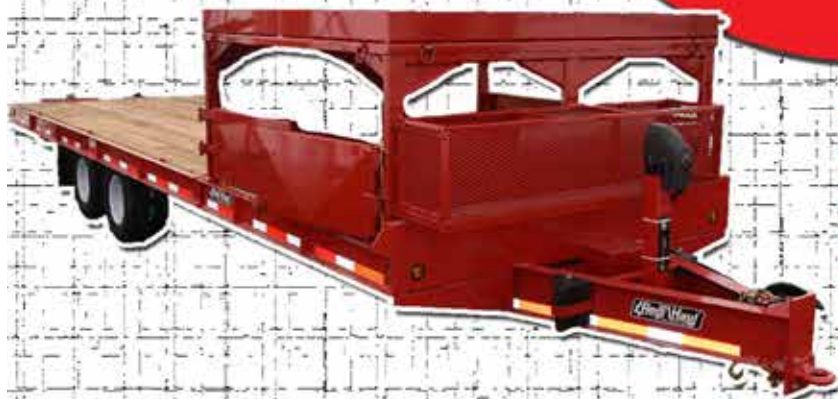

UTILITY TRAILER

EZ SPOT UR ATTACHMENTS

EZ-TR1001

REPLACE BACKYARD MACHINES