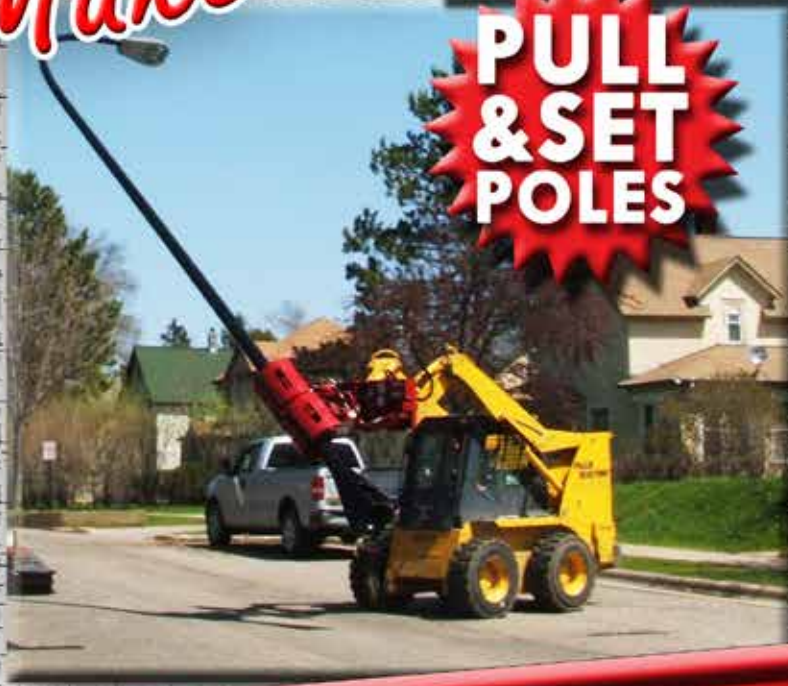

**FULL
POLE
CONTROL
UNDER
ENERGIZED**

www.ezspotur.com / 1-877-433-5733

ROTATING HEAVY DUTY POLE SETTER

EZ=HD08

**RATED
FOR 45'
POLES**

**SAFELY
CONTROL
THROUGH
STREETS!**

Make it EZ!

**PULL
& SET
POLES**