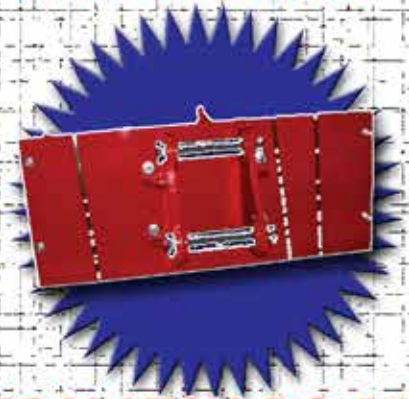

ATTACHMENTS

**ATTACH ANY TOOLS YOU SEE HERE
TO A STANDARD BASE OF FIXED BASE.**

Make it EZ!

www.ezspotur.com / 1-877-433-5733

SPECIALTY MOUNTS

Make it EZ!

**BOLTS ONTO ANY EZ SPOT UR BASE UNIT
SPECIALTY MOUNTS CAN BE MADE AT CUSTOMER REQUEST**

**JOHN DEERE 610
BOLT-ON MOUNT**

**JCB 214
BOLT-ON MOUNT**

**KOMATSU PC 55
BOLT-ON MOUNT**

**BOBCAT EXCAVATOR
BOLT-ON MOUNT
FOR MINI EXCAVATOR**

**CAT 325
BOLT-ON MOUNT**

**T.A.G.
BOLT-ON MOUNT**

**BOBCAT EXCAVATOR
BOLT-ON MOUNT
ON DOUBLE CYLINDER
ROTATING BASE**