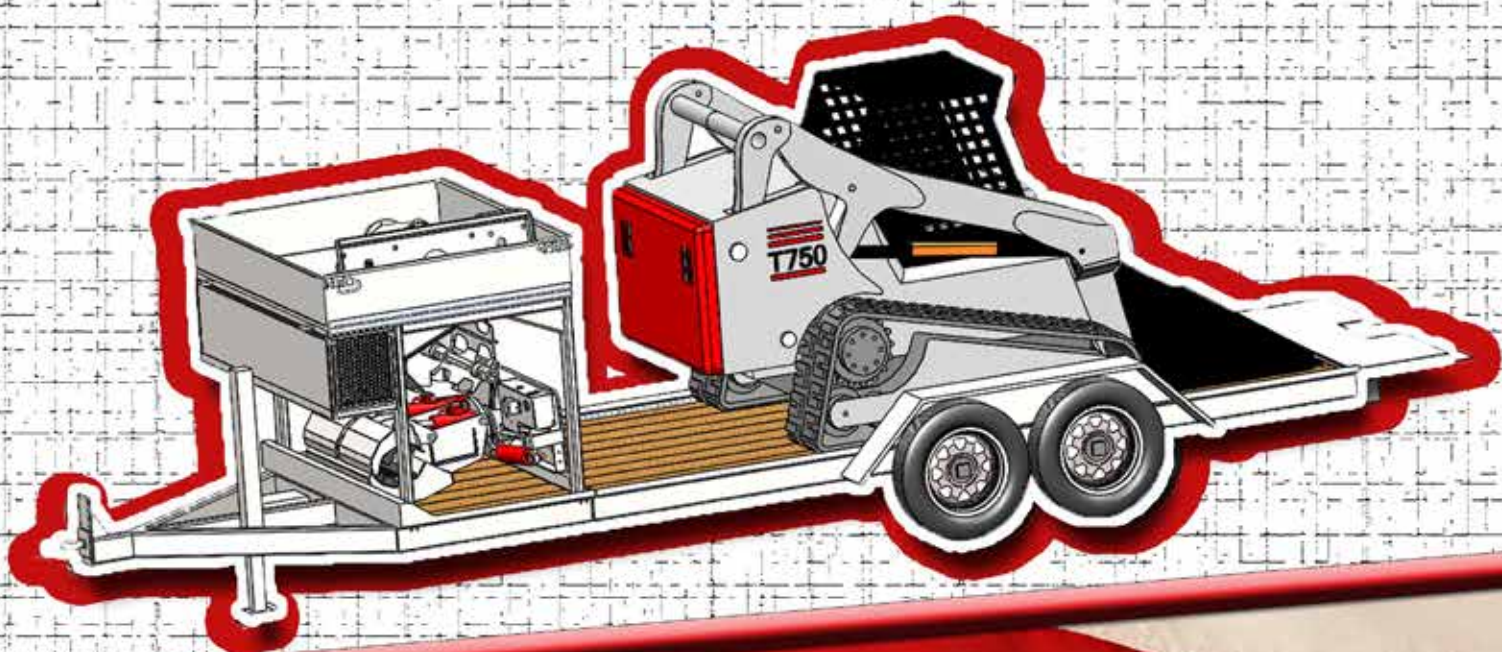

**UTILITY
TRAILER**

EZ SPOT UR
ATTACHMENTS

EZ-TR1001

**DITCH
THE
DIGGER
DERRICK**

OUT
**PERFORMS
THE DIGGER
DERRICK**

**APPROVED
TO PULL
POLES**

www.ezspotur.com / 1-877-433-5733

UTILITY TRAILER

EZ SPOT UR ATTACHMENTS

EZ-TR1001

REPLACE BACKYARD MACHINES

EZ SPOT UR AUGER

EZ SPOT UR ATTACHMENTS

EZ-AGR01

**SAFELY
DIGS
THROUGH
DIRT
& ROCK**

**10 FOOT
OR DEEPER
DIG DEPTH**