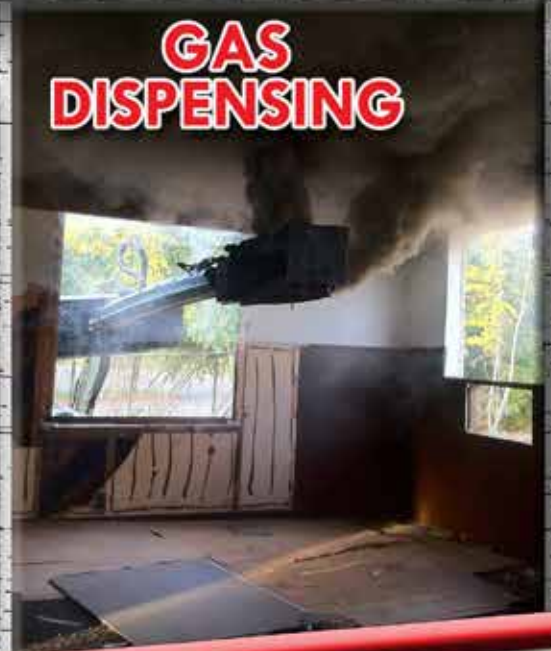

EZ-T013

**KEEP
OFFICERS
SAFE**

**VARIETY
OF BOOM
LENGTHS
AVAILABLE**

Make it EZ!

**GAS
DISPENSING**

www.ezspotur.com / 1-877-433-5733

**SCORPION
PENETRATOR
TOOL**

**EZ SPOT UR
ATTACHMENTS**