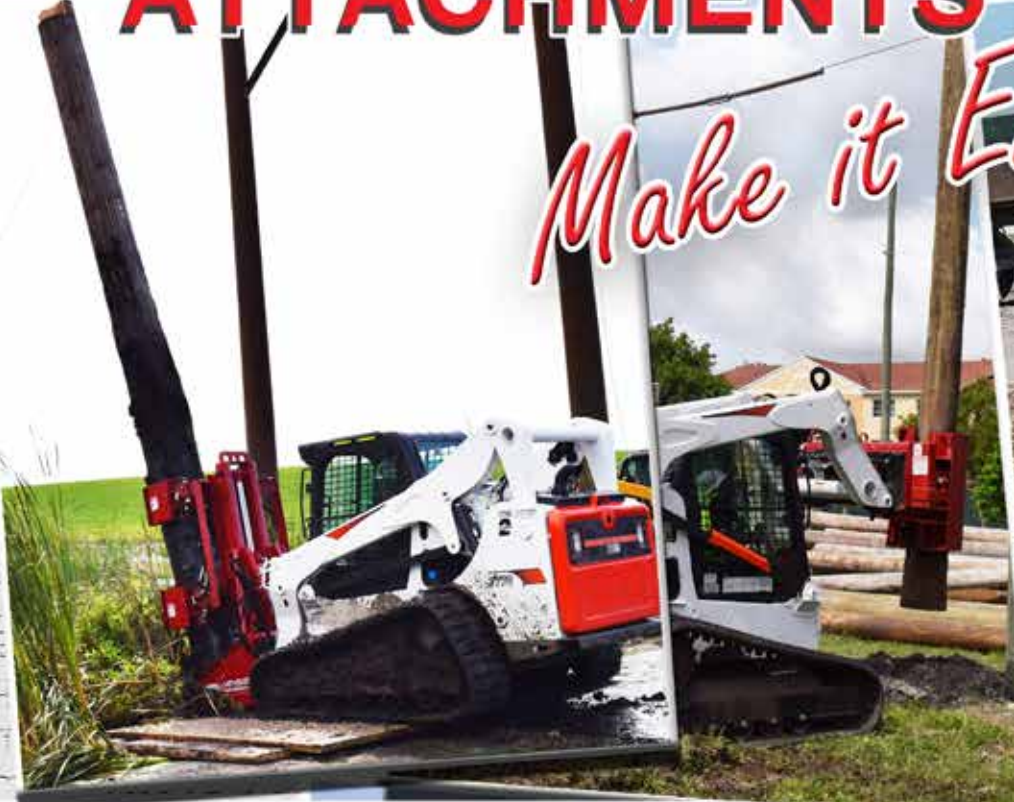

EZ SPOT UR®

Proudly Made in the USA!

Owned by a Disabled Vietnam Veteran

ATTACHMENTS

Make it EZ!

www.ezspotur.com
sales@ezspotur.com

EZ SPOT UR
803 25TH ST. N
FARGO, ND

Toll Free: 1-877-433-5733
Phone: 701-282-2772
Fax: 701-277-4625