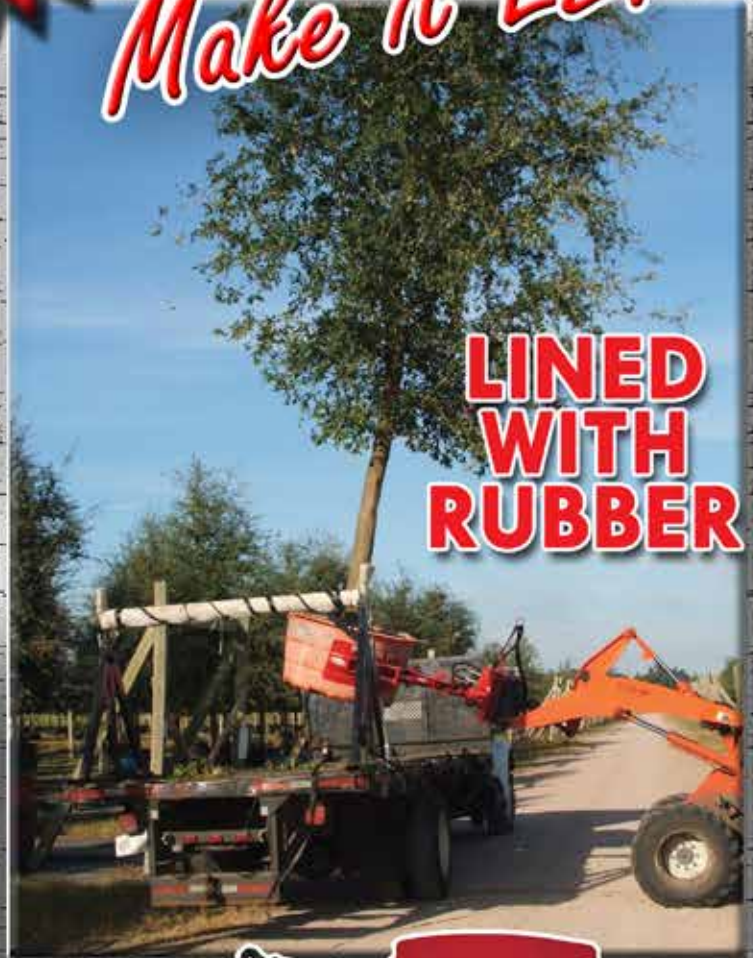

SAFELY TRANSPORT POTTED PLANTS

45 GALLON TO 200 GALLON

www.ezspotur.com / 1-877-433-5733

ROTATING POT MOVER

EZ-0020

**SAFELY MOVE
BIG PLANTS
& SMALL PLANTS**

Make it EZ!

LOAD & UNLOAD