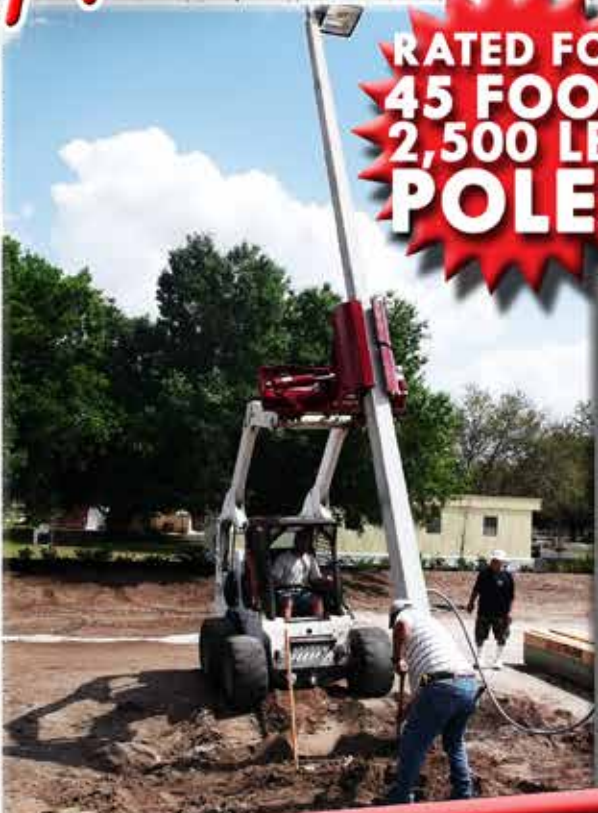

www.ezspotur.com / 1-877-433-5733