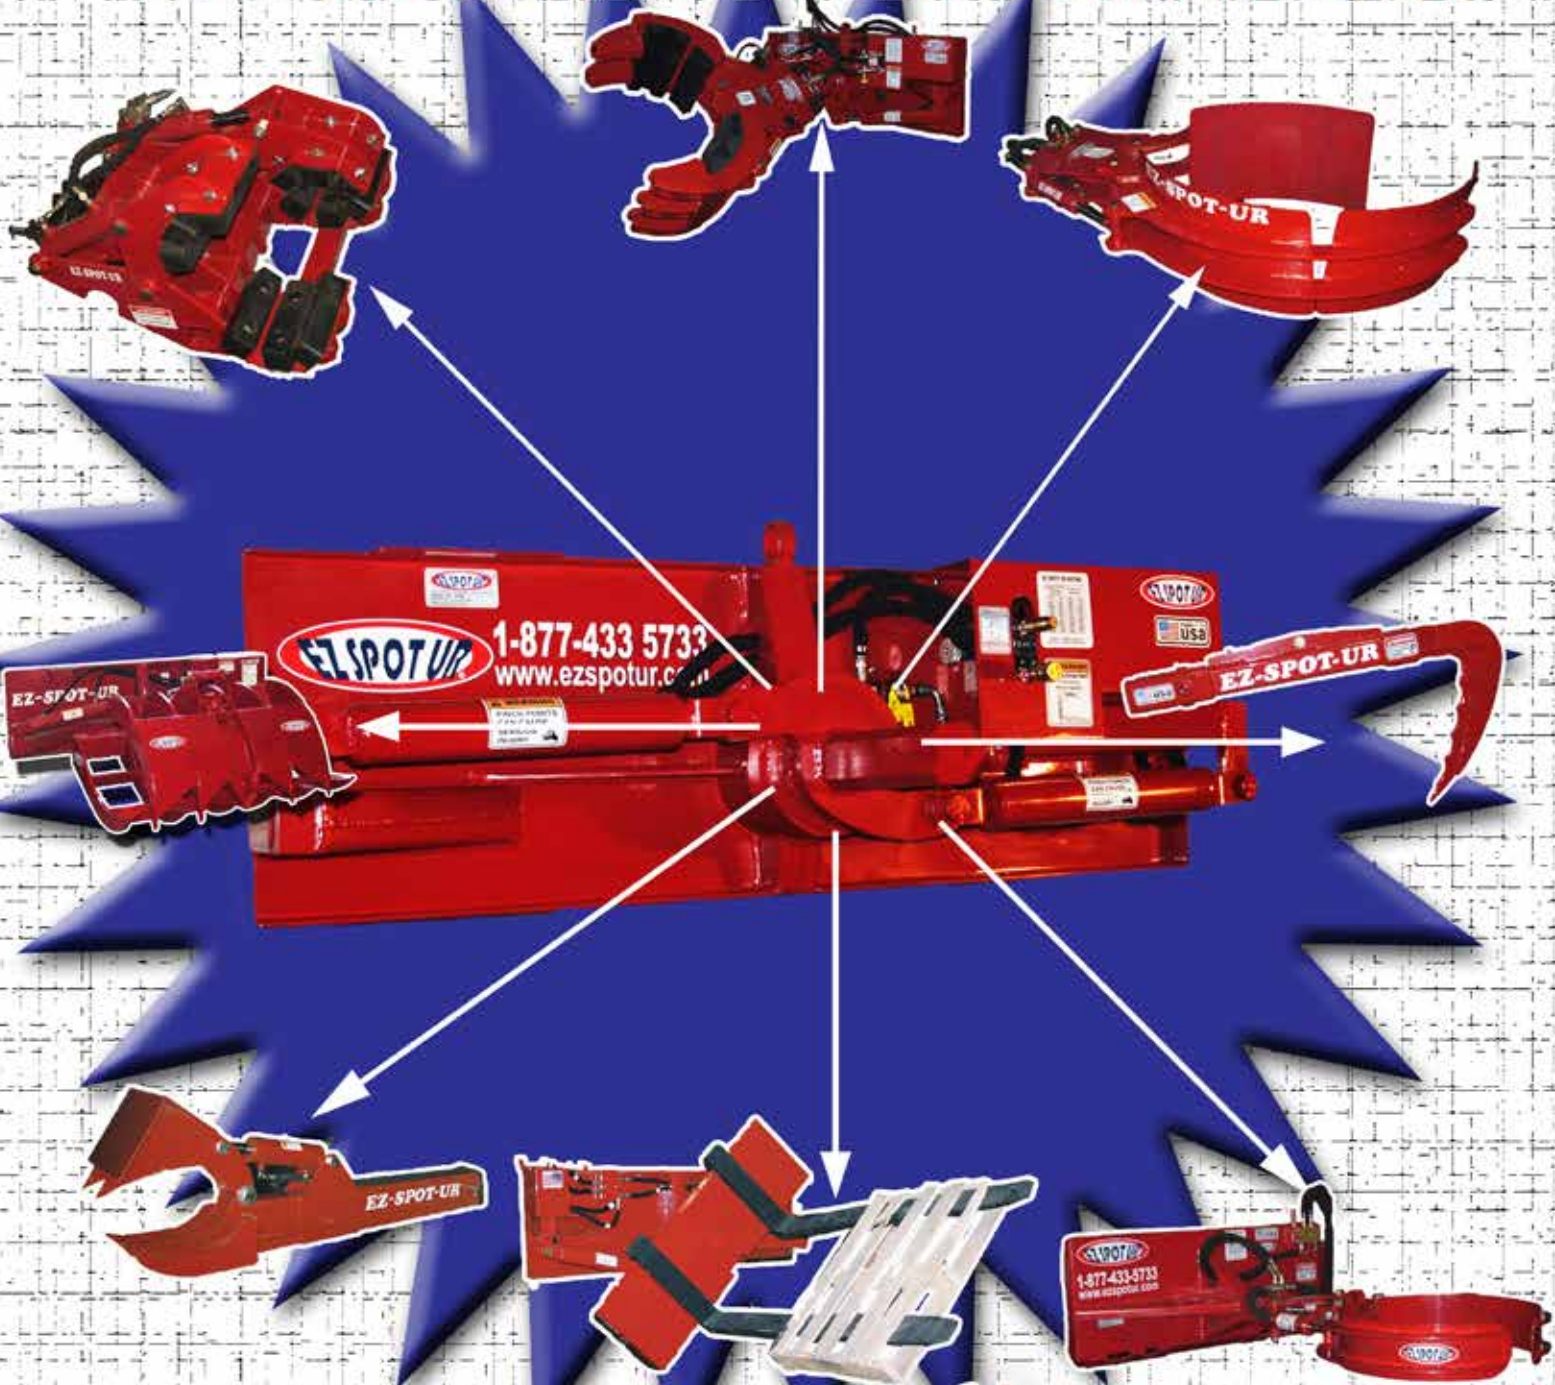

EZ-001D

ATTACHMENTS

**ATTACH ANY TOOLS YOU SEE HERE
TO A STANDARD BASE OF FIXED BASE.**