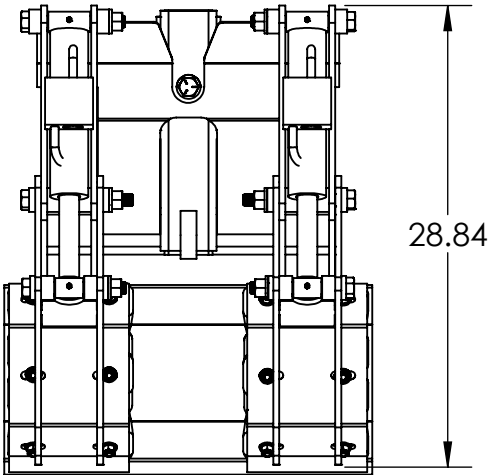

# DOUBLE POLE CLAW SPECIFICATIONS

**WEIGHT: 219.16 LBS**

**HOSES RATED FOR 15,000 PSI BURST PRESSURE**