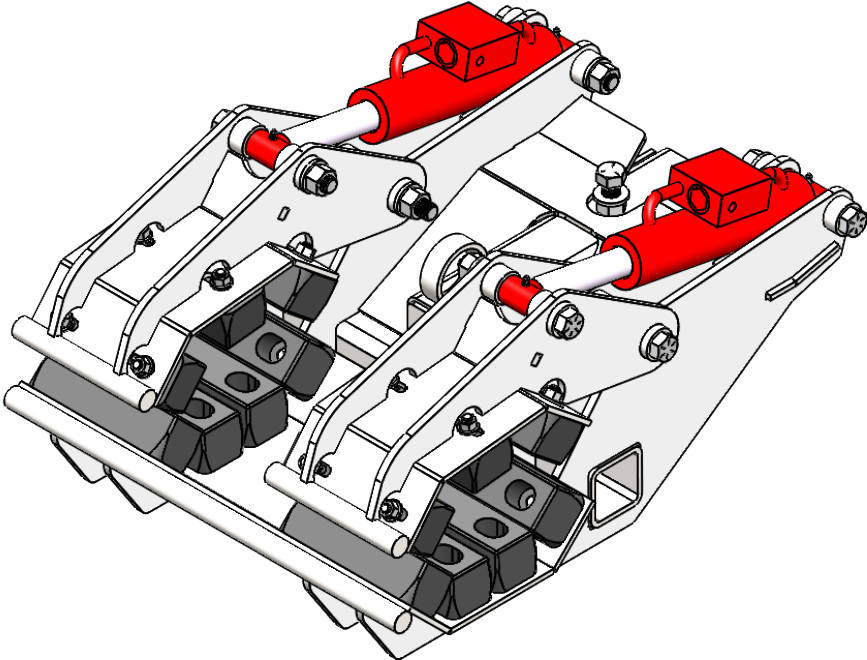

# DOUBLE POLE CLAW SPECIFICATIONS

**WEIGHT: 219.16 LBS**

**HOSES RATED FOR 15,000 PSI BURST PRESSURE**