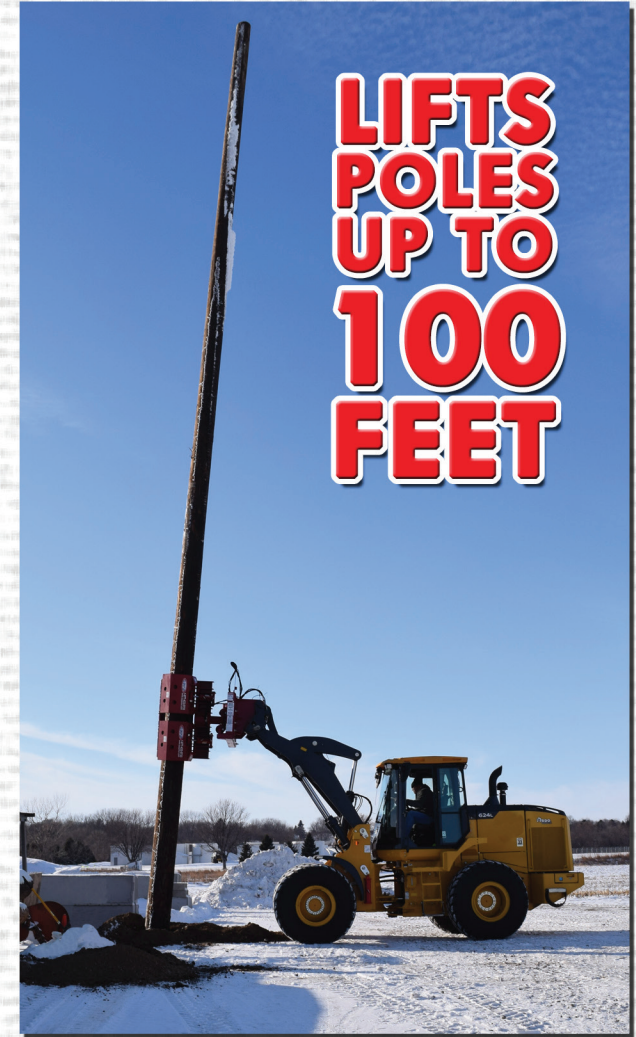

- Capable of pulling and setting poles up to 10,000 LBS.
- Rated for 100 foot poles
- Jaws open to 26" and close down to 13.5"
- Inserts may be purchased to handle smaller distribution poles.
- Made to be attached to large excavators or large wheel loaders
- Rotates 115 Degrees.
- Hand Tamper Circuit available

**EZ SPOT UR**

**ATTACHMENTS**

**EXTREME  
POLE  
SETTER  
EZ-HD88**

*Make it EZ!*

Owned by a Disabled Vietnam Veteran

*Make it EZ!*

1-877-433-5733  
www.ezspotur.com  
sales@ezspotur.com

**LARGE  
POLES?  
NO  
PROBLEM!**

**ATTACHES TO  
EXCAVATORS  
& OTHER LARGE  
WHEEL LOADERS**

**MOVE  
POLES  
UP TO  
10,000  
POUNDS**

**LIFTS  
POLES  
UP TO  
100  
FEET**