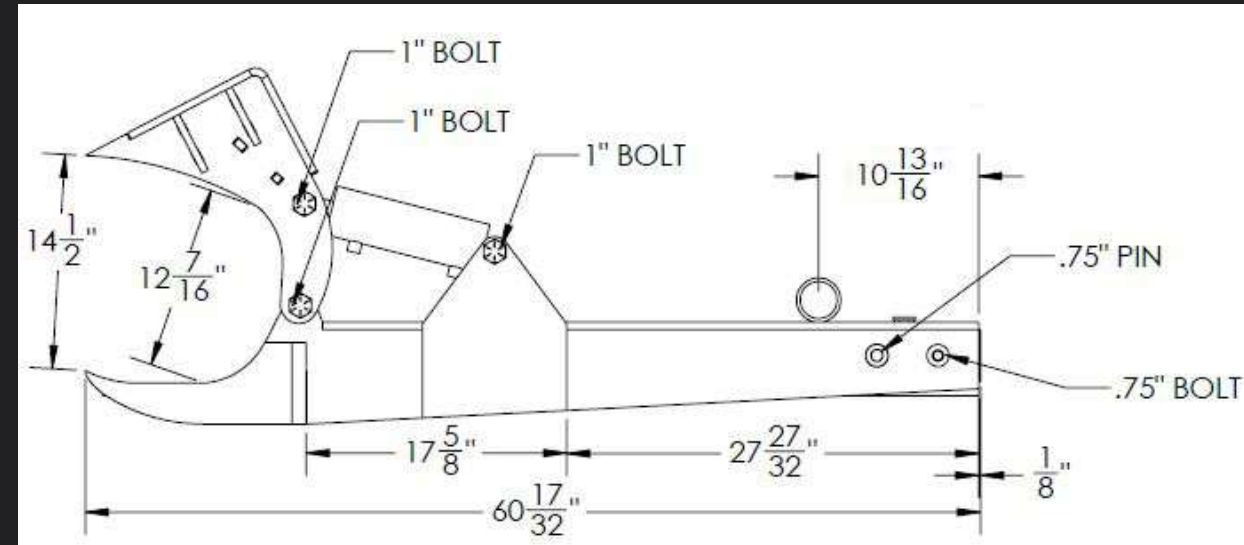

CONNECTION SAFETY

Quick attach plate has doublers at the pin holes to insure they will not tear out.

Quick attach plate has gusset on top for extra support

QUICK ATTACH GUSSET

DOUBLERS

Cylinder Specifications

1. ROTATION CYLINDERS

- 2.5"x12.5" CLAMP CYLINDERS
- Break out force of 14,726 lbs

2. CLAMP CYLINDER

- 3"x6" CLAMP CYLINDER
- Break out force of 21,206 lbs
- Grips railroad tie securely

Jaws Specifications

Dimensions of closed jaws

Dimensions of open jaws

REMOVE OLD & DAMAGED TIES

Make it EZ!

Make it EZ!

SAFELY INSTALL NEW CROSSTIES

When closed, the jaws create a flat front that allows the operator to quickly and easily place a railroad tie.

MOVE AND REPLACE TRACK

EZ SPOT UR
ATTACHMENTS *Make it EZ!*

Product Specifications

- Universal Quick Tach' mounting system
- Can be adapted to fit any machine
- Rotates 110° to the operators left on a Double Cylinder Rotating Base.
- Can also be attached to a Fixed Non-Rotating Base.
- Attachment Weight with Double Cylinder Rotating Base: 761 lbs
- Rated Weight Capacity: 1000 lbs