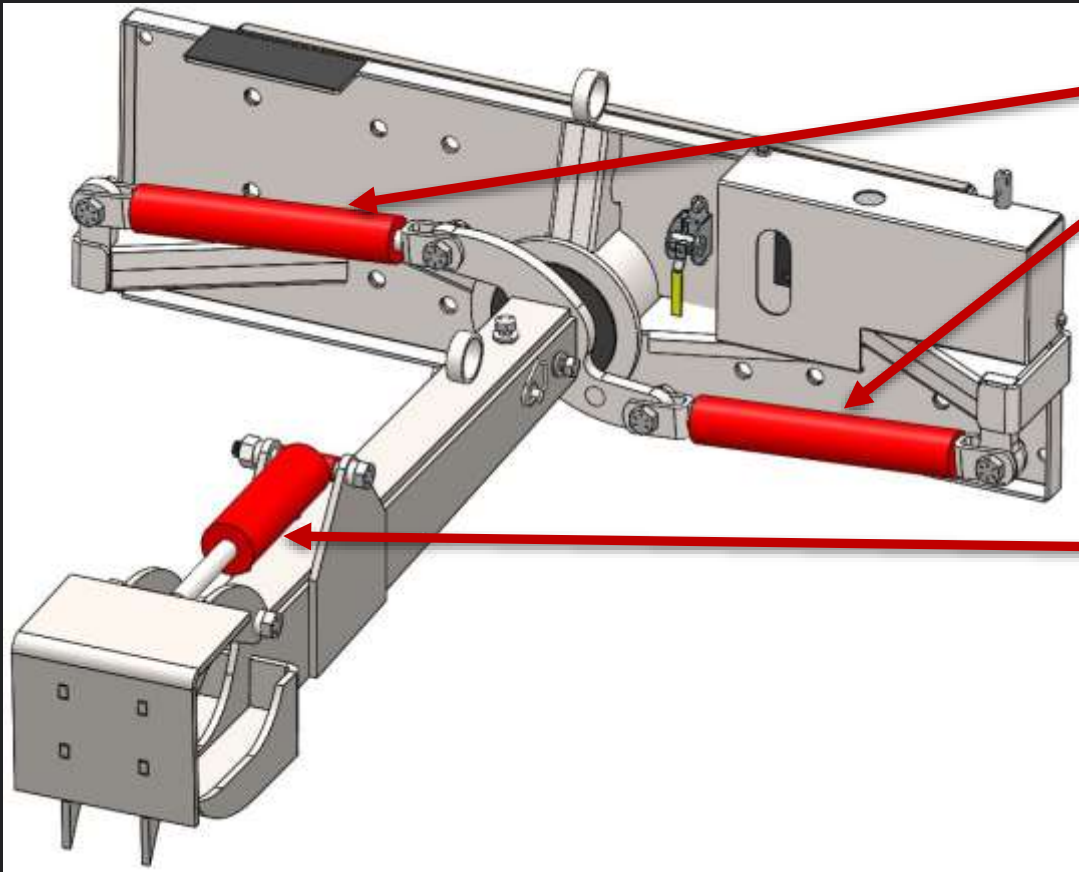

CONNECTION SAFETY

Quick attach plate has doublers at the pin holes to insure they will not tear out.

Quick attach plate has gusset on top for extra support

QUICK ATTACH GUSSET

DOUBLERS

Cylinder Specifications

1. ROTATION CYLINDERS

- 2.5"x12.5" CLAMP CYLINDERS
- Break out force of 14,726 lbs

2. CLAMP CYLINDER

- 3"x6" CLAMP CYLINDER
- Break out force of 21,206 lbs
- Grips railroad tie securely

Jaws Specifications

Dimensions of closed jaws

Dimensions of open jaws

REMOVE OLD & DAMAGED TIES

Make it EZ!

Make it EZ!

SAFELY INSTALL NEW CROSSTIES

When closed, the jaws create a flat front that allows the operator to quickly and easily place a railroad tie.

MOVE AND REPLACE TRACK

EZ SPOT UR
ATTACHMENTS *Make it EZ!*

Product Specifications

- Universal Quick Tach' mounting system
- Can be adapted to fit any machine
- Rotates 110° to the operators left on a Double Cylinder Rotating Base.
- Can also be attached to a Fixed Non-Rotating Base.
- Attachment Weight with Double Cylinder Rotating Base: 761 lbs
- Rated Weight Capacity: 1000 lbs