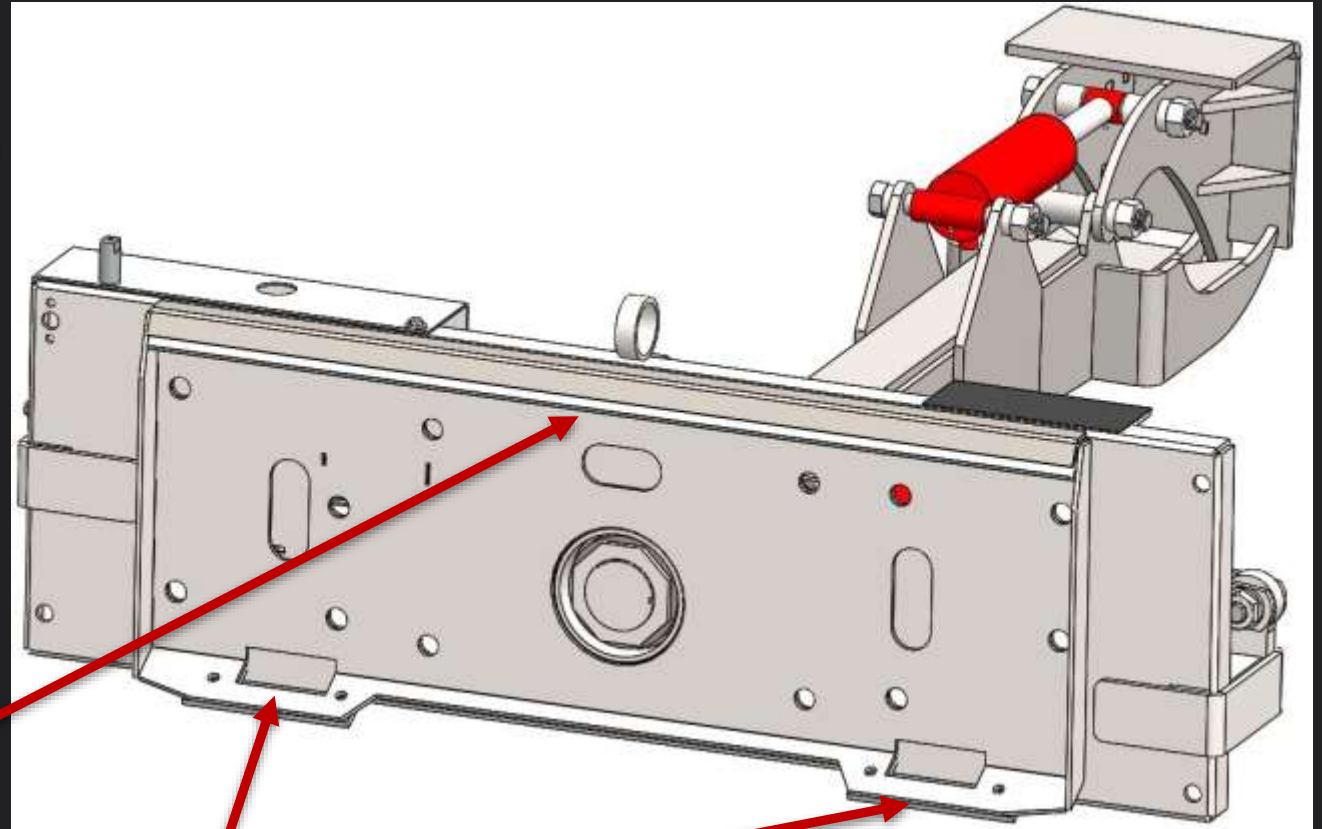

DECAL SAFETY
All units have pictorial and written caution decals.

HOSE SAFETY

- All hydraulic hoses are Cordura protected.
- Hoses have an operating pressure of 3,000psi
- Hoses have a burst pressure of 12,000 psi.
- The spring hose unit insures that the hydraulic line will not get pinched.
- The spring hose unit keeps the hoses out of the dirt

CONNECTION SAFETY

Quick attach plate has doublers at the pin holes to insure they will not tear out.

Quick attach plate has gusset on top for extra support

QUICK ATTACH GUSSET

DOUBLERS

Cylinder Specifications

1. ROTATION CYLINDERS

- 2.5"x12.5" CLAMP CYLINDERS
- Break out force of 14,726 lbs

2. CLAMP CYLINDER

- 3"x6" CLAMP CYLINDER
- Break out force of 21,206 lbs
- Grips railroad tie securely

Jaws Specifications

Dimensions of closed jaws

Dimensions of open jaws

REMOVE OLD & DAMAGED TIES

Make it EZ!

Make it EZ!

SAFELY INSTALL NEW CROSSTIES

When closed, the jaws create a flat front that allows the operator to quickly and easily place a railroad tie.