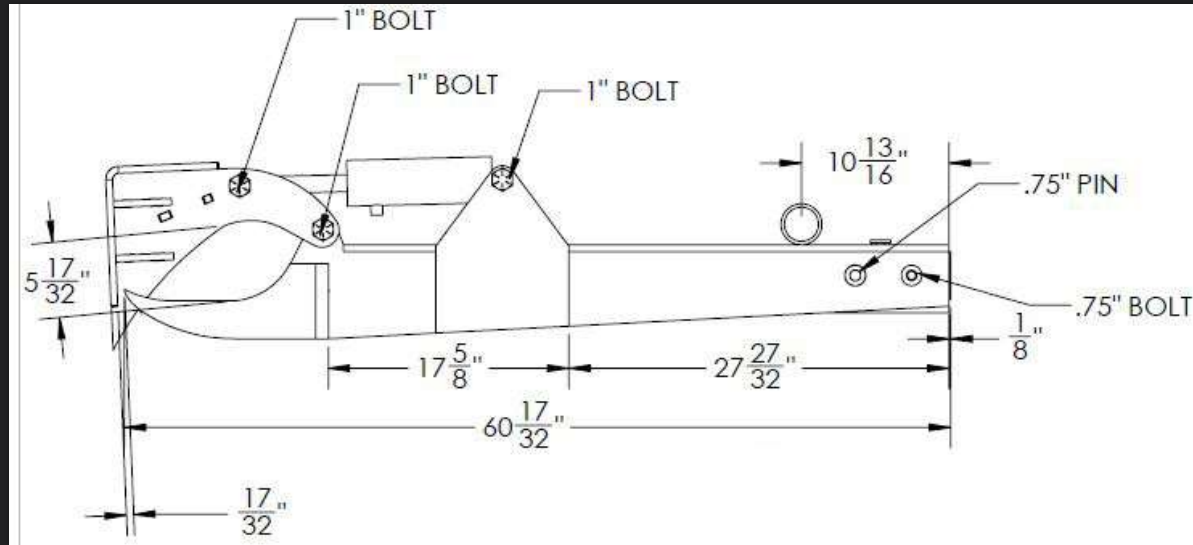

CONNECTION SAFETY

Quick attach plate has doublers at the pin holes to insure they will not tear out.

Quick attach plate has gusset on top for extra support

QUICK ATTACH GUSSET

DOUBLERS

Cylinder Specifications

1. ROTATION CYLINDERS

- 2.5"x12.5" CLAMP CYLINDERS
- Break out force of 14,726 lbs

2. CLAMP CYLINDER

- 3"x6" CLAMP CYLINDER
- Break out force of 21,206 lbs
- Grips railroad tie securely

Jaws Specifications

Dimensions of closed jaws

Dimensions of open jaws

REMOVE OLD & DAMAGED TIES

Make it EZ!

Make it EZ!

SAFELY INSTALL NEW CROSSTIES

When closed, the jaws create a flat front that allows the operator to quickly and easily place a railroad tie.

MOVE AND REPLACE TRACK

EZ SPOT UR
ATTACHMENTS *Make it EZ!*

Product Specifications

- Universal Quick Tach' mounting system
- Can be adapted to fit any machine
- Rotates 110° to the operators left on a Double Cylinder Rotating Base.
- Can also be attached to a Fixed Non-Rotating Base.
- Attachment Weight with Double Cylinder Rotating Base: 761 lbs
- Rated Weight Capacity: 1000 lbs