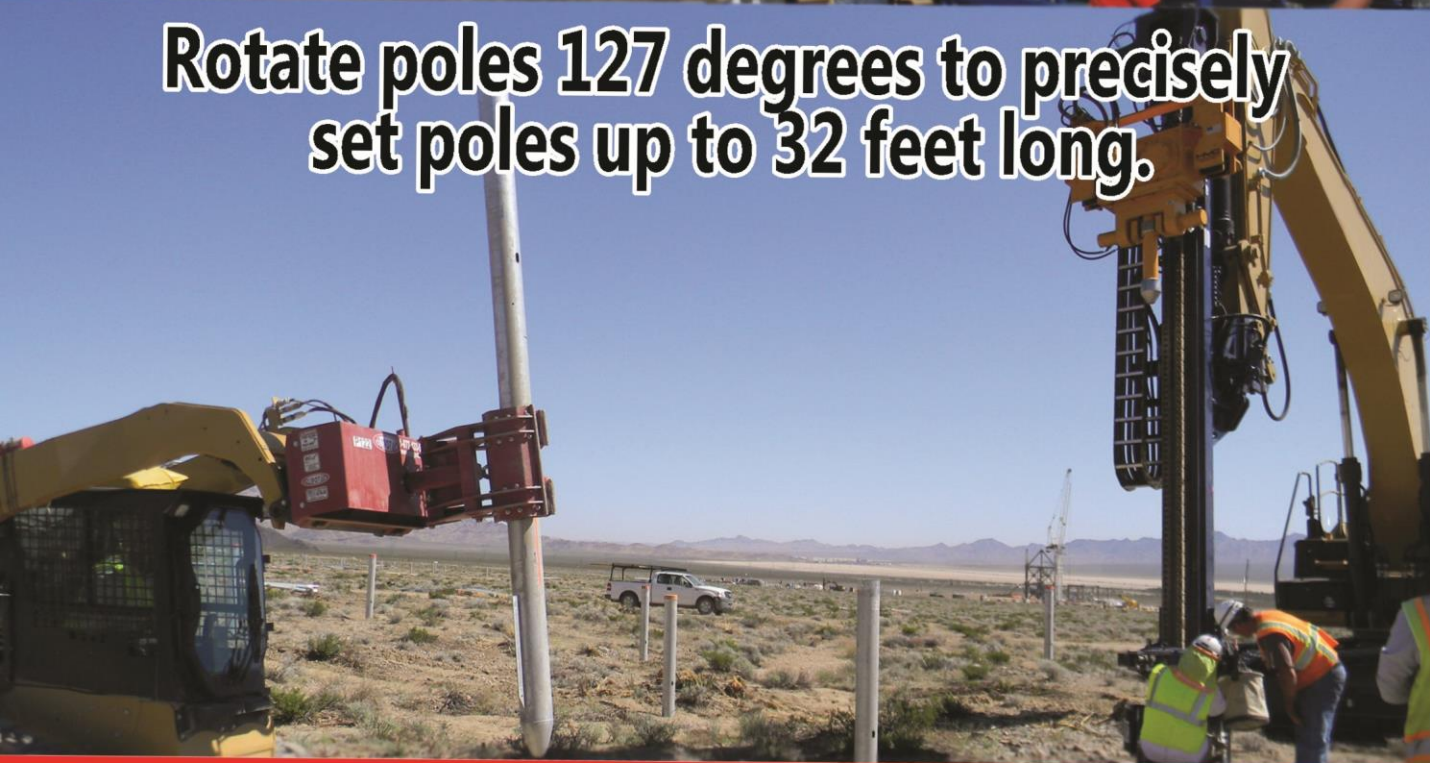

## Double Pole Claw Specifications

- 181 lbs. attachment weight.
- Rubber lined to prevent damage to the pole.
- Capable of setting poles up to 32 feet long and 1100 lbs.
- Jaws open independently from 3 inches to 14 inches. (Inserts can be purchased to make jaws close to 0).
- Rotates 127 degrees when attached to double cylinder rotating base.
- Can install up to 140 poles in an 8 hour day.
- 3/4" inch flush face hydraulic coupling connection.
- Attaches easily with Universal Quik Tach.

**Mirror Handler**

Handle solar mirrors with precision and ease.

Get more work done with less effort and money!

Quickly move and arrange poles at the jobsite.

Rotate poles 127 degrees to precisely set poles up to 32 feet long.