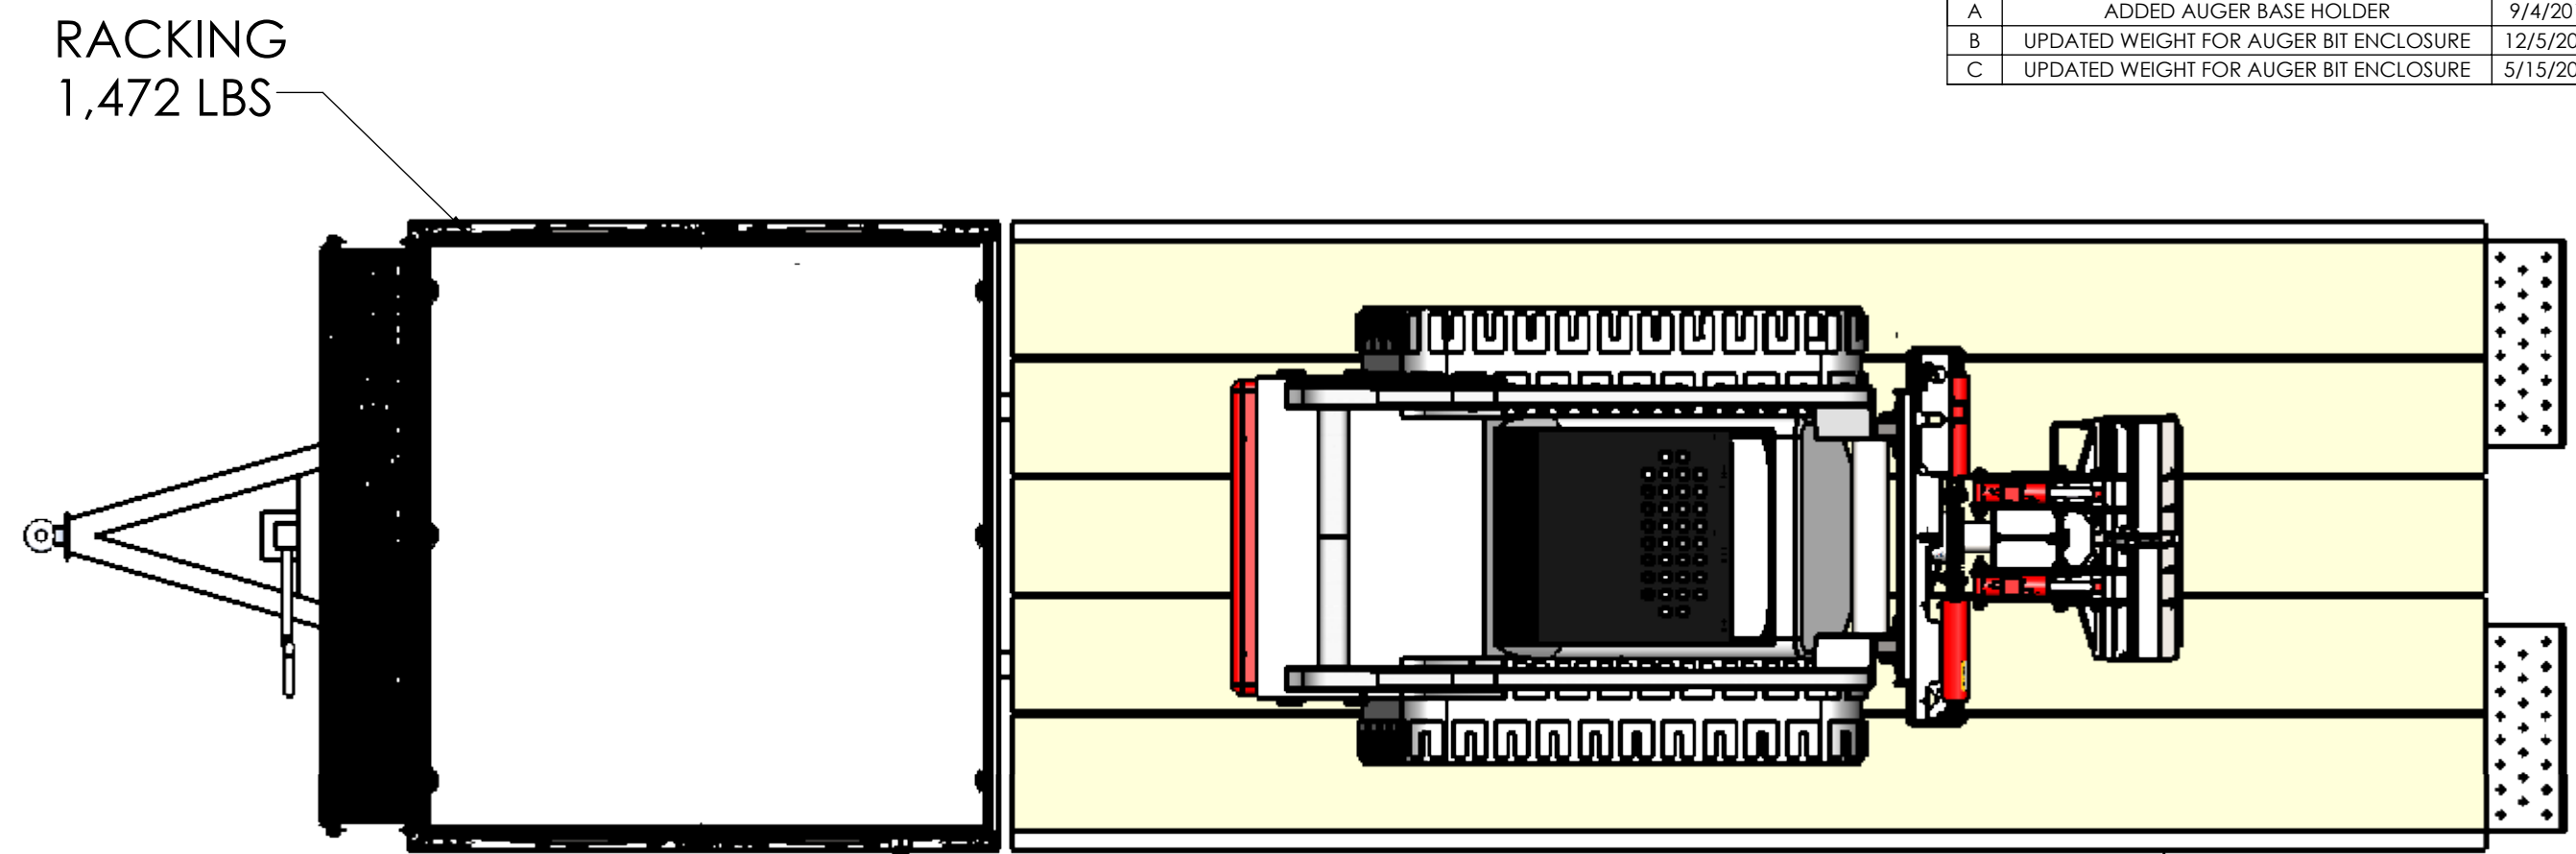

REVISIONS			
REV.	DESCRIPTION	DATE	APPROVED
A	ADDED AUGER BASE HOLDER	9/4/2018	BEVAN
B	UPDATED WEIGHT FOR AUGER BIT ENCLOSURE	12/5/2018	BEVAN
C	UPDATED WEIGHT FOR AUGER BIT ENCLOSURE	5/15/2019	BEVAN

TRAILER
WEIGHT - 6,700 LBS
CAPACITY - 18,400 LBS
GVWR - 25,000 LBS

ITEM	WEIGHT (LBS)
RACKING	1,472
AUGER ENCLOSURE	375
AUGER FLIGHTING	237
AUGER BASE POSITIONER	38
TOOL BOX	146
AUGER BASE & PLANETARY	373
HEAVY DUTY POLE SETTER	1,300
SKID STEER	10,500
PLANETARY CRADLE	46
DOORS	74X4
TOTAL	14,783

UNLESS OTHERWISE SPECIFIED:		NAME	DATE
DIMENSIONS ARE IN INCHES	DRAWN	BEVAN	6/16/2016
TOLERANCES: FRACTIONAL ± ANGULAR: MATCH ± BEND ± TWO PLACE DECIMAL ± THREE PLACE DECIMAL ±	CHECKED		
INTERPRET GEOMETRIC TOLERANCING PER: MATERIAL	ENG APPR.		
	MFG APPR.		
	Q.A.		
	COMMENTS:		
	FINISH		
	DO NOT SCALE DRAWING		

EZ-SPOT-UR			
TITLE:		FLAT BED TRAILER WITH RACKING AND EQUIPMENT	
SIZE	DWG. NO.	REV	
C	TR-01-023 (2) - WEIGHTS FOR RACKING & FLATBED TRAILER & EQUIPMENT	C	
SCALE: 1:30 WEIGHT: 30471.27 LBS SHEET 1 OF 1			