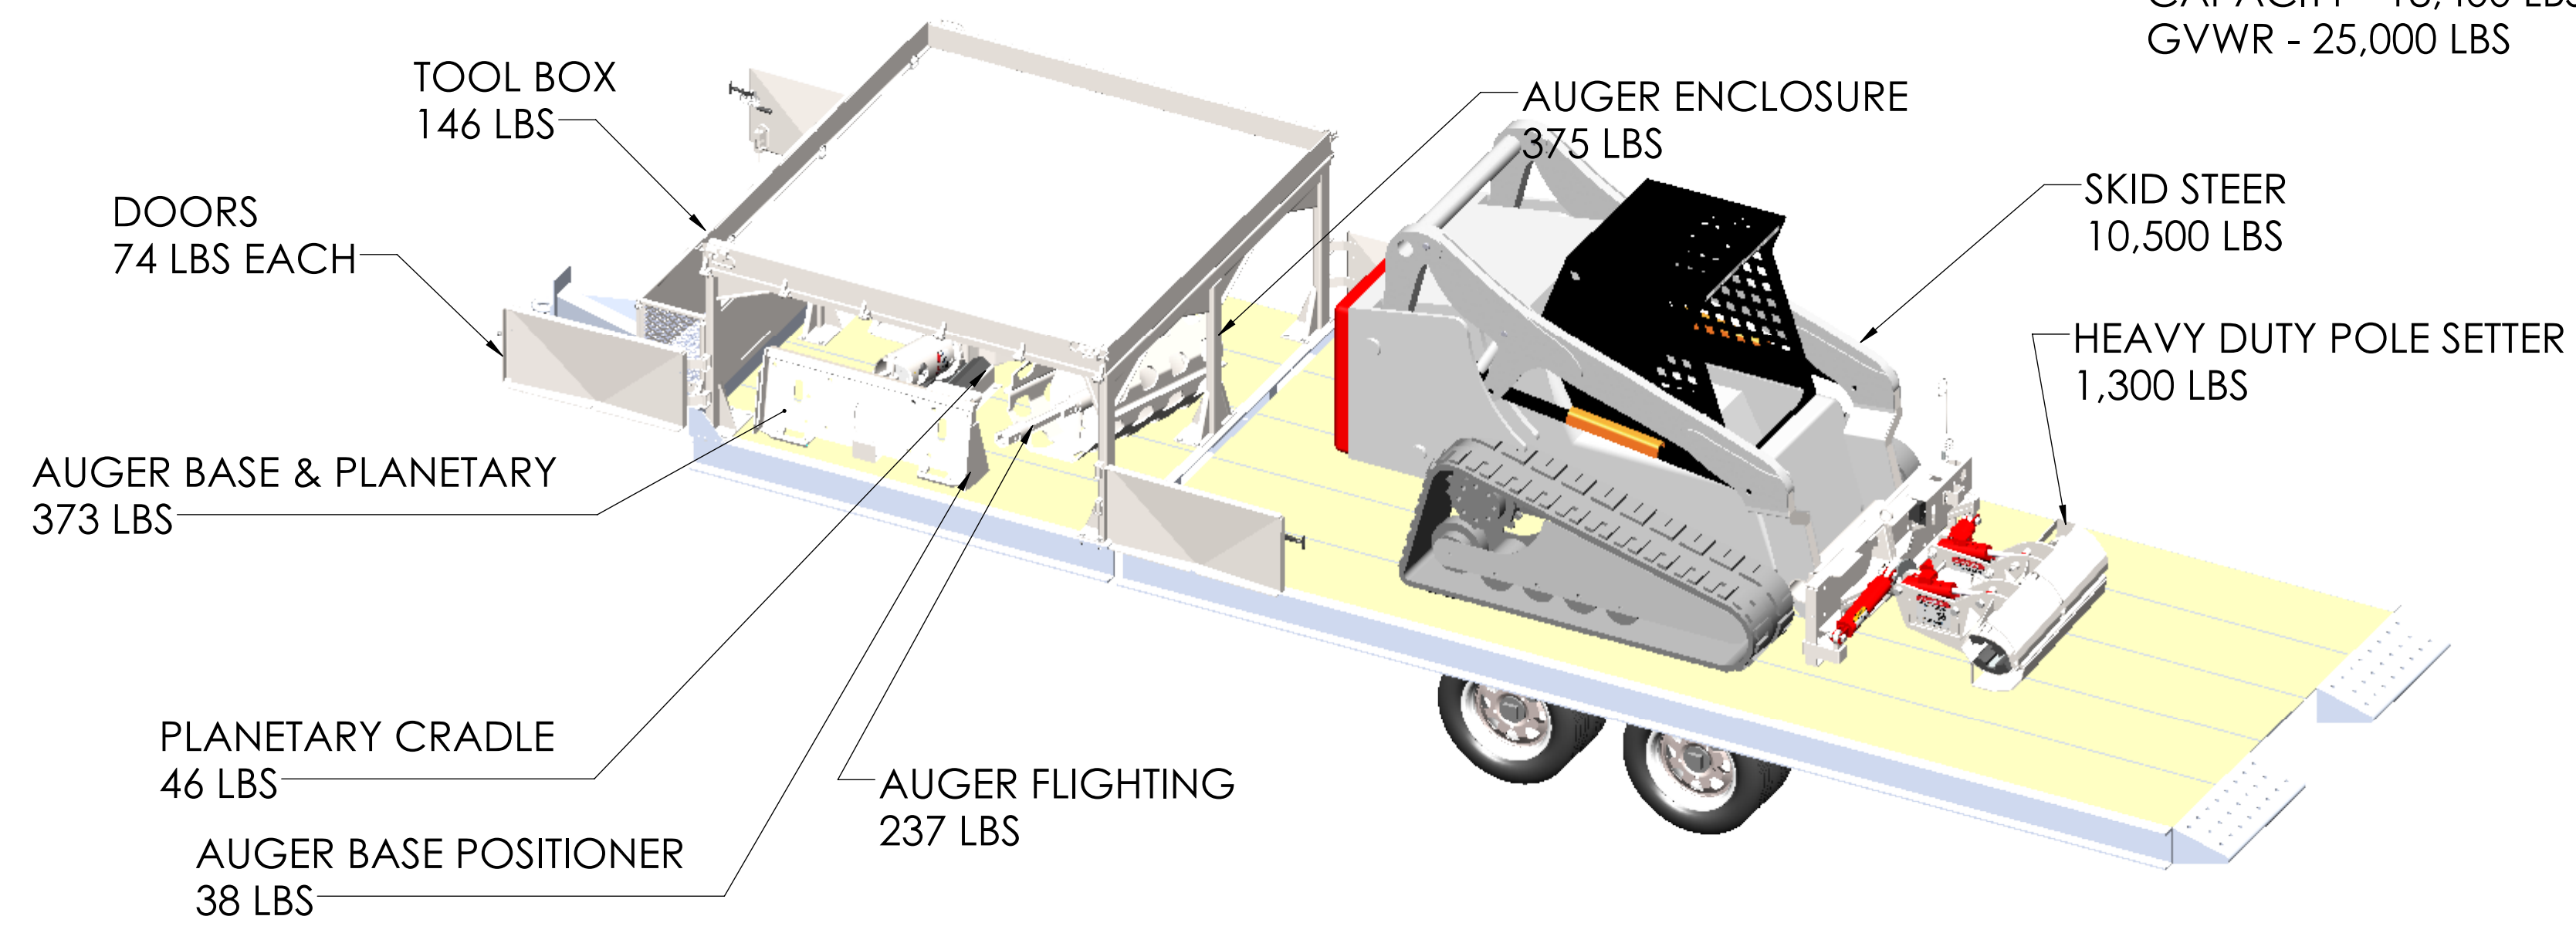

REVISIONS			
REV.	DESCRIPTION	DATE	APPROVED
A	ADDED AUGER BASE HOLDER	9/4/2018	BEVAN
B	UPDATED WEIGHT FOR AUGER BIT ENCLOSURE	12/5/2018	BEVAN
C	UPDATED WEIGHT FOR AUGER BIT ENCLOSURE	5/15/2019	BEVAN

TRAILER
WEIGHT - 6,700 LBS
CAPACITY - 18,400 LBS
GVWR - 25,000 LBS

ITEM	WEIGHT (LBS)
RACKING	1,472
AUGER ENCLOSURE	375
AUGER FLIGHTING	237
AUGER BASE POSITIONER	38
TOOL BOX	146
AUGER BASE & PLANETARY	373
HEAVY DUTY POLE SETTER	1,300
SKID STEER	10,500
PLANETARY CRADLE	46
DOORS	74X4
TOTAL	14,783

EZ-SPOT-UR			
TITLE:		FLAT BED TRAILER WITH RACKING AND EQUIPMENT	
SIZE	DWG. NO.	REV	
C	TR-01-023 (2) - WEIGHTS FOR RACKING & FLATBED TRAILER & EQUIPMENT	C	
SCALE: 1:30 WEIGHT: 30471.27 LBS SHEET 1 OF 1			