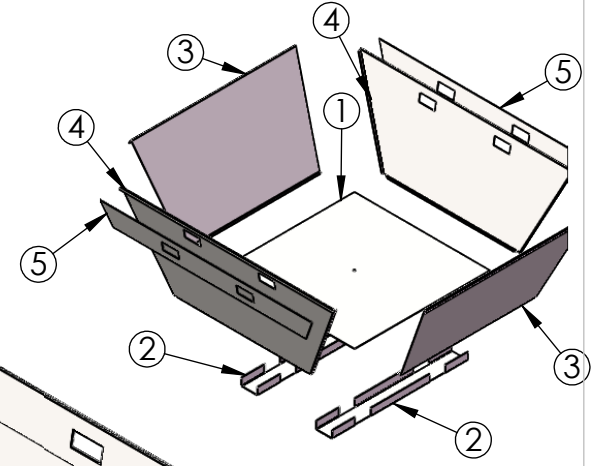

CAPACITY: 4.0 cu. yd.

ITEM NO.	PART NUMBER	DESCRIPTION	QTY.
1	WB-00-0034	BOTTOM OF 4.5, & 6 CU. YARD BIN	1
2	WB-00-0038	FORK POCKET FOR 4, 5, & 6 CU. YARD BIN	2
3	WB-00-0040	SIDE FOR 4 CU. YARD BIN	2
4	WB-00-0041	SIDE FOR 4 CU. YARD BIN	2
5	WB-00-0042	POCKET DOUBLER FOR 4 CU. YARD BIN	2

UNLESS OTHERWISE SPECIFIED:

DIMENSIONS ARE IN INCHES
 TOLERANCES:
 FRACTIONAL ±
 ANGULAR: MACH ± BEND ±
 TWO PLACE DECIMAL ±
 THREE PLACE DECIMAL ±

INTERPRET GEOMETRIC TOLERANCING PER:
 MATERIAL
 FINISH
 APPLICATION
 USED ON
 DO NOT SCALE DRAWING

	NAME	DATE
DRAWN	BEVAN	8/2/2016
CHECKED		
ENG APPR.		
MFG APPR.		
Q.A.		

COMMENTS:

EZ-SPOT-UR

TITLE:
4 CU. YARD WASTE BIN

SIZE	DWG. NO.	REV
A	WB-01-0007 - 4 CU YD WASTE BIN	A

SCALE: 1:32 WEIGHT: 609.46 LBS SHEET 1 OF 1

REVISIONS			
REV.	DESCRIPTION	DATE	APPROVED
A	SHORTENED HEIGHT FROM 48 TO 36.25. CHANGED BOTTOM FROM 54X54 TO 60X60. THEN ADJUSTED SIDES TO KEEP CAPACITY AT 4 CU. YD.	8/4/2016	BEVAN

PROPRIETARY AND CONFIDENTIAL