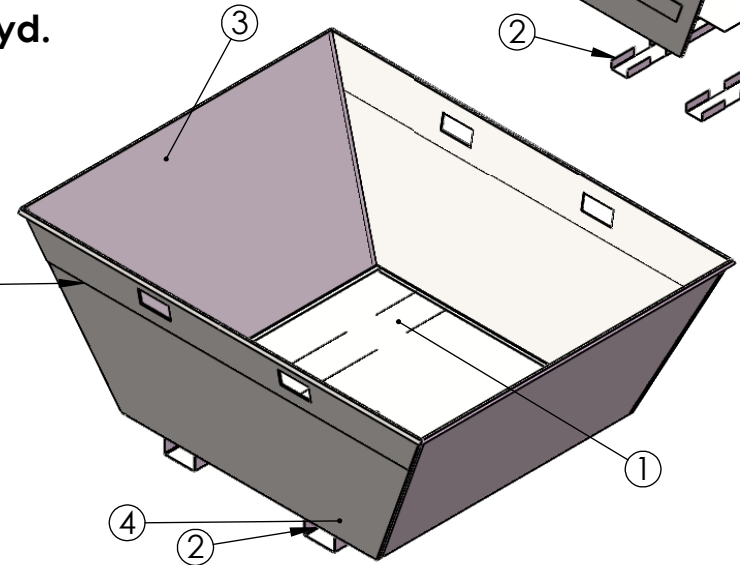

CAPACITY: 4.0 cu. yd.

ITEM NO.	PART NUMBER	DESCRIPTION	QTY.
1	WB-00-0034	BOTTOM OF 4.5, & 6 CU. YARD BIN	1
2	WB-00-0038	FORK POCKET FOR 4, 5, & 6 CU. YARD BIN	2
3	WB-00-0040	SIDE FOR 4 CU. YARD BIN	2
4	WB-00-0041	SIDE FOR 4 CU. YARD BIN	2
5	WB-00-0042	POCKET DOUBLER FOR 4 CU. YARD BIN	2

UNLESS OTHERWISE SPECIFIED:

DIMENSIONS ARE IN INCHES
 TOLERANCES:
 FRACTIONAL ±
 ANGULAR: MACH ± BEND ±
 TWO PLACE DECIMAL ±
 THREE PLACE DECIMAL ±

INTERPRET GEOMETRIC TOLERANCING PER:
 MATERIAL
 FINISH
 APPLICATION
 USED ON
 DO NOT SCALE DRAWING

	NAME	DATE
DRAWN	BEVAN	8/2/2016
CHECKED		
ENG APPR.		
MFG APPR.		
Q.A.		

COMMENTS:

EZ-SPOT-UR

TITLE:
4 CU. YARD WASTE BIN

SIZE	DWG. NO.	REV
A	WB-01-0007 - 4 CU YD WASTE BIN	A

SCALE: 1:32 WEIGHT: 609.46 LBS SHEET 1 OF 1

REVISIONS			
REV.	DESCRIPTION	DATE	APPROVED
A	SHORTENED HEIGHT FROM 48 TO 36.25. CHANGED BOTTOM FROM 54X54 TO 60X60. THEN ADJUSTED SIDES TO KEEP CAPACITY AT 4 CU. YD.	8/4/2016	BEVAN

PROPRIETARY AND CONFIDENTIAL