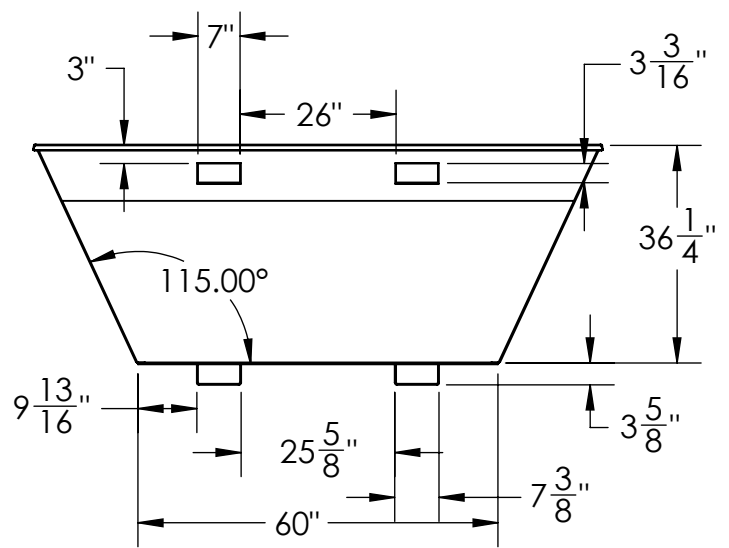

CAPACITY: 4.0 cu. yd.

ITEM NO.	PART NUMBER	DESCRIPTION	QTY.
1	WB-00-0034	BOTTOM OF 4.5, & 6 CU. YARD BIN	1
2	WB-00-0038	FORK POCKET FOR 4, 5, & 6 CU. YARD BIN	2
3	WB-00-0040	SIDE FOR 4 CU. YARD BIN	2
4	WB-00-0041	SIDE FOR 4 CU. YARD BIN	2
5	WB-00-0042	POCKET DOUBLER FOR 4 CU. YARD BIN	2

UNLESS OTHERWISE SPECIFIED:

DIMENSIONS ARE IN INCHES
 TOLERANCES:
 FRACTIONAL ±
 ANGULAR: MACH ± BEND ±
 TWO PLACE DECIMAL ±
 THREE PLACE DECIMAL ±

INTERPRET GEOMETRIC TOLERANCING PER:
 MATERIAL
 FINISH
 APPLICATION
 USED ON
 DO NOT SCALE DRAWING

	NAME	DATE
DRAWN	BEVAN	8/2/2016
CHECKED		
ENG APPR.		
MFG APPR.		
Q.A.		

COMMENTS:

EZ-SPOT-UR

TITLE:
4 CU. YARD WASTE BIN

SIZE	DWG. NO.	REV
A	WB-01-0007 - 4 CU YD WASTE BIN	A

SCALE: 1:32 WEIGHT: 609.46 LBS SHEET 1 OF 1

REVISIONS			
REV.	DESCRIPTION	DATE	APPROVED
A	SHORTENED HEIGHT FROM 48 TO 36.25. CHANGED BOTTOM FROM 54X54 TO 60X60. THEN ADJUSTED SIDES TO KEEP CAPACITY AT 4 CU. YD.	8/4/2016	BEVAN

PROPRIETARY AND CONFIDENTIAL