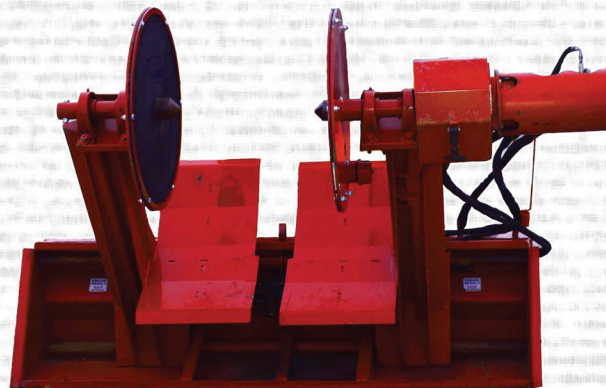

LOAD SPOOLS

MAKES WORK SAFE AND EZ!

FREE WHEELING CAPABILITY

WIRE REEL EZ-WR01

Maximum spool diameter: 72 inches

Maximum loaded spool weight: 5,900 lbs.

Empty attachment weight: 1,825 lbs.

3,529 ft lbs of torque.

Each arm has one 2.5"x12.5" cylinder for clamping the reel.

Make it EZ!

EZ SPOT UR ATTACHMENTS

WIRE REEL EZ-WR01

Make it EZ!

Owned by a Disabled Vietnam Veteran

1-877-433-5733
www.ezspotur.com
sales@ezspotur.com

**LOAD
SPOOLS**

**EZ TO
LOAD
& UNLOAD
WIRE
SPOOLS!**

**SPOOL
HUNDRED
OF YARDS
OF WIRE
IN MINUTES**

UNSPooling WIRE

**ONE MAN
OPERATIONAL**

**SPOOL &
UNSPool
AT ALL
HEIGHTS**

SPOOLING WIRE