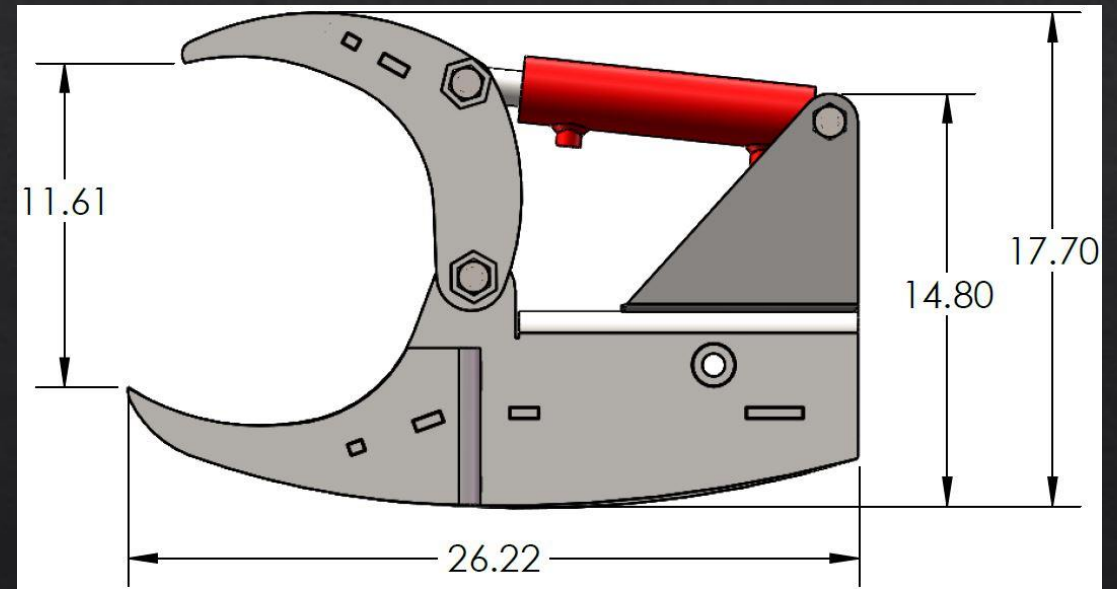

## 1. CLAMP CYLINDER

- 2"x6" CLAMP CYLINDER
- Break out force of 9425 lbs
- Grips material securely

## 2. ROTATION CYLINDERS

- 2.5"x12.5" CLAMP CYLINDERS
- Break out force of 14,726 lbs

# Jaws Specifications

Dimensions of closed jaws

Dimensions of open jaws