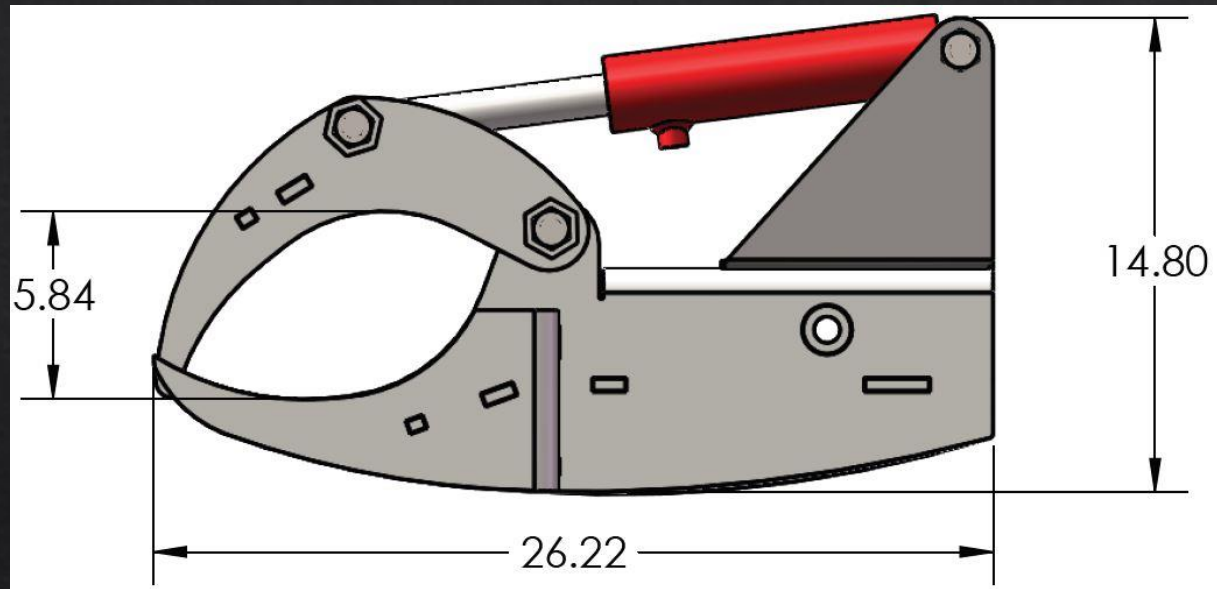

# Cylinder Specifications

## 1. CLAMP CYLINDER

- 2"x6" CLAMP CYLINDER
- Break out force of 9425 lbs
- Grips material securely

## 2. ROTATION CYLINDERS

- 2.5"x12.5" CLAMP CYLINDERS
- Break out force of 14,726 lbs

# Jaws Specifications

Dimensions of closed jaws

Dimensions of open jaws