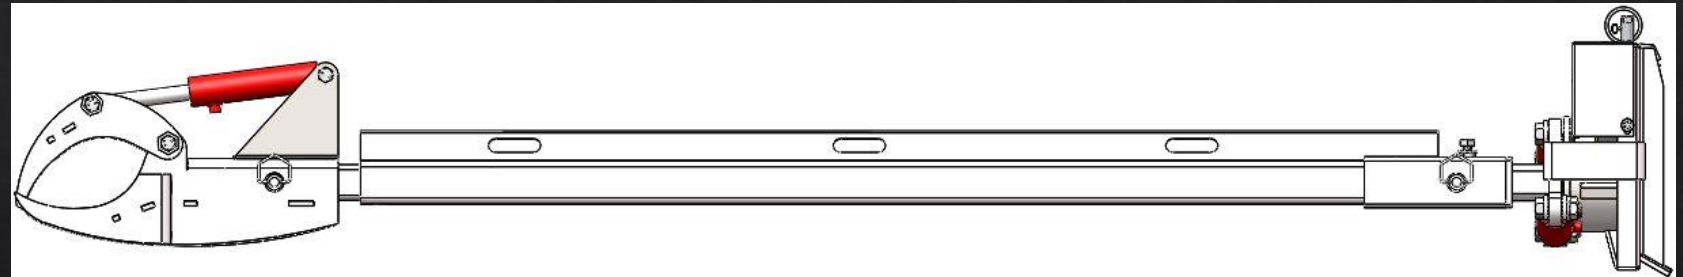

# Boom Lengths Available

**4 FOOT BOOM**

**6 FOOT BOOM**

**8 FOOT BOOM**

**10 FOOT BOOM**

**HANDLES ROCKS,  
TREES, POLES AND  
OTHER MATERIALS**

**VERSATILE TO ANY  
JOB INCLUDING  
UTILITY WORK, FARM  
WORK, LANDSCAPING  
AND MORE**

# PRODUCT SPECIFICATIONS

- Universal Quick Tach' mounting system.
- Can be adapted to fit any machine
- Rotates 110° to the operators left when attached to an EZ Spot UR Double Cylinder Rotating Base.
- Attachment Weight: 532 lbs on a Double Cylinder Rotating Base
- 1000 lb weight capacity