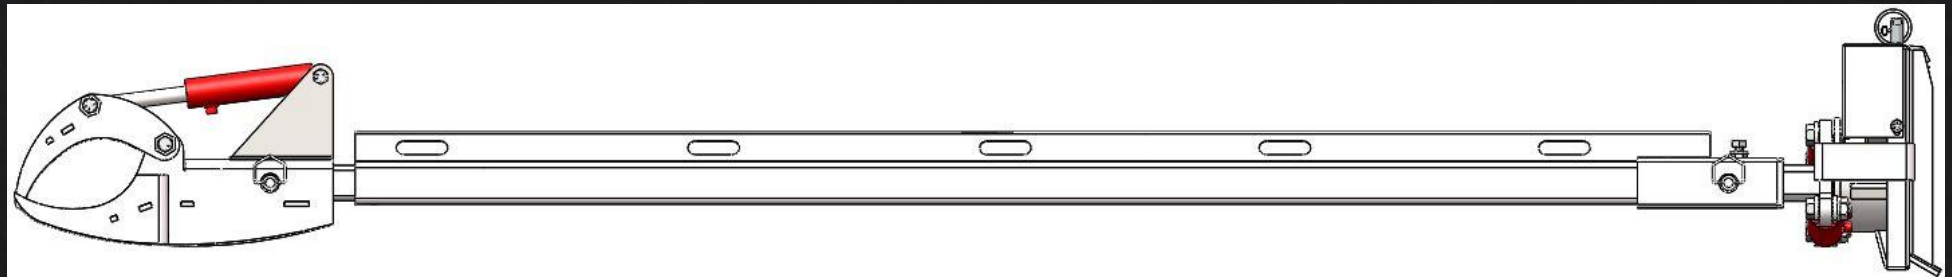

# Boom Lengths Available

**4 FOOT BOOM**

**6 FOOT BOOM**

**8 FOOT BOOM**

**10 FOOT BOOM**

**HANDLES ROCKS,  
TREES, POLES AND  
OTHER MATERIALS**

**VERSATILE TO ANY  
JOB INCLUDING  
UTILITY WORK, FARM  
WORK, LANDSCAPING  
AND MORE**

# PRODUCT SPECIFICATIONS

- Universal Quick Tach' mounting system.
- Can be adapted to fit any machine
- Rotates 110° to the operators left when attached to an EZ Spot UR Double Cylinder Rotating Base.
- Attachment Weight: 532 lbs on a Double Cylinder Rotating Base
- 1000 lb weight capacity