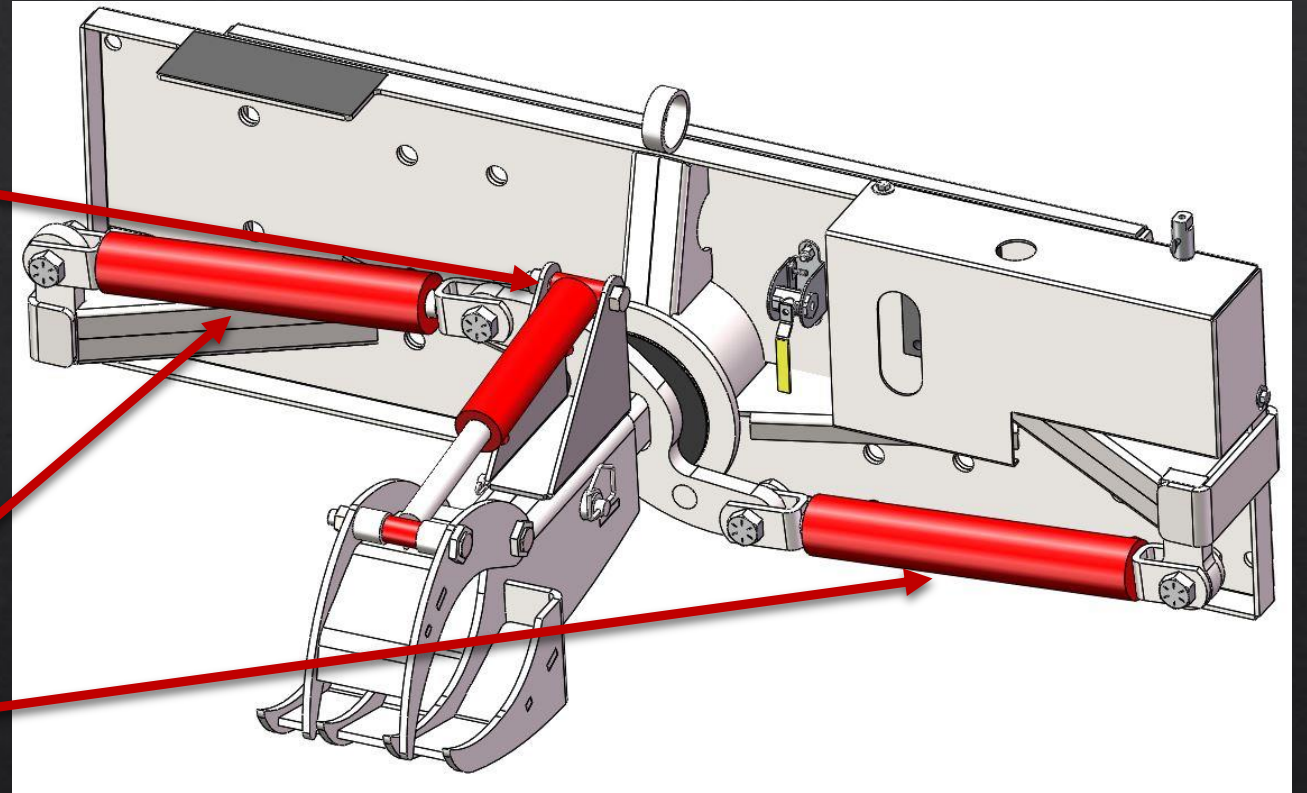

Cylinder Specifications

1. CLAMP CYLINDER

- 2"x6" CLAMP CYLINDER
- Break out force of 9425 lbs
- Grips material securely

2. ROTATION CYLINDERS

- 2.5"x12.5" CLAMP CYLINDERS
- Break out force of 14,726 lbs