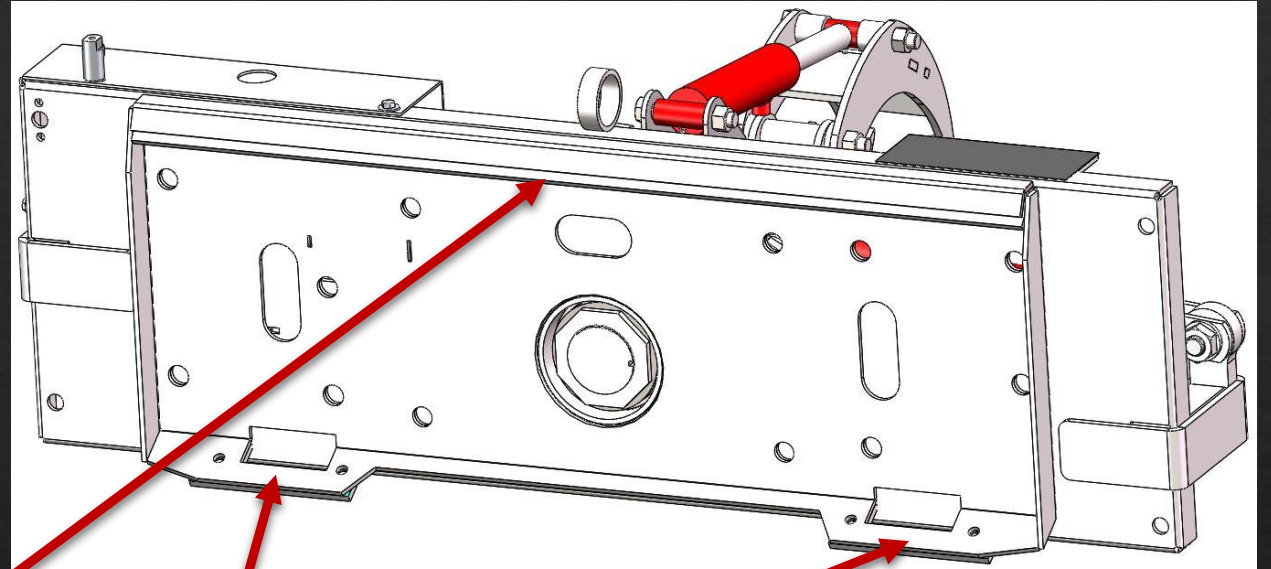

# HOSE SAFETY

- All hydraulic hoses are Cordura protected.
- Hoses have an operating pressure of 3,000psi
- Hoses have a burst pressure of 12,000psi.
- The spring hose unit insures that the hydraulic line will not get pinched.
- The spring hose unit keeps the hoses out of the dirt

# CONNECTION SAFETY

Quick attach plate has doublers at the pin holes to insure they will not tear out.

Quick attach plate has gusset on top for extra support

QUICK ATTACH GUSSET

DOUBLERS