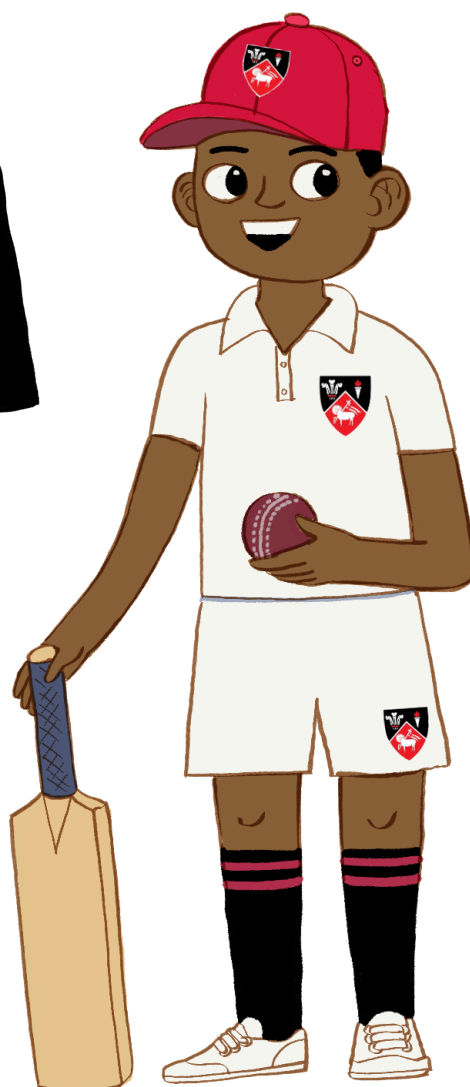

SUMMER UNIFORMS

Summer Uniform
Grades 4 - 7

Summer Uniform
Grades 1 - 3
Phys Ed Uniform
Grades 1 - 7

Class and Extra Mural
Swimming

Cricket

Tennis

WINTER UNIFORMS

**Winter Uniform
Grades 4 - 7**

please note that the long sleeve white shirt is not compulsory

**Winter Uniform
Grades 1 - 3
Phys Ed Uniform
Grades 1 - 7**

Hockey

Netball

Rugby

ACCESSORIES

Full Fleece

Beanie