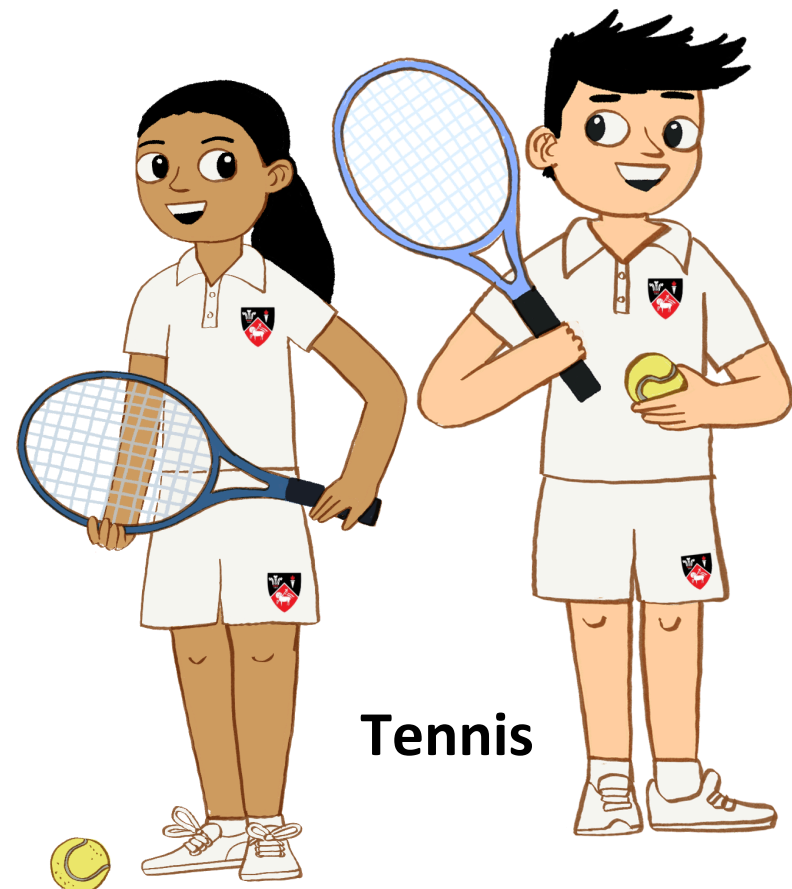

SUMMER UNIFORMS

Summer Uniform
Grades 4 - 7

Summer Uniform
Grades 1 - 3
Phys Ed Uniform
Grades 1 - 7

Class and Extra Mural
Swimming

Cricket

Tennis

WINTER UNIFORMS

**Winter Uniform
Grades 4 - 7**

please note that the long sleeve white shirt is not compulsory

**Winter Uniform
Grades 1 - 3
Phys Ed Uniform
Grades 1 - 7**

Hockey

Netball

Rugby

ACCESSORIES

Full Fleece

Beanie