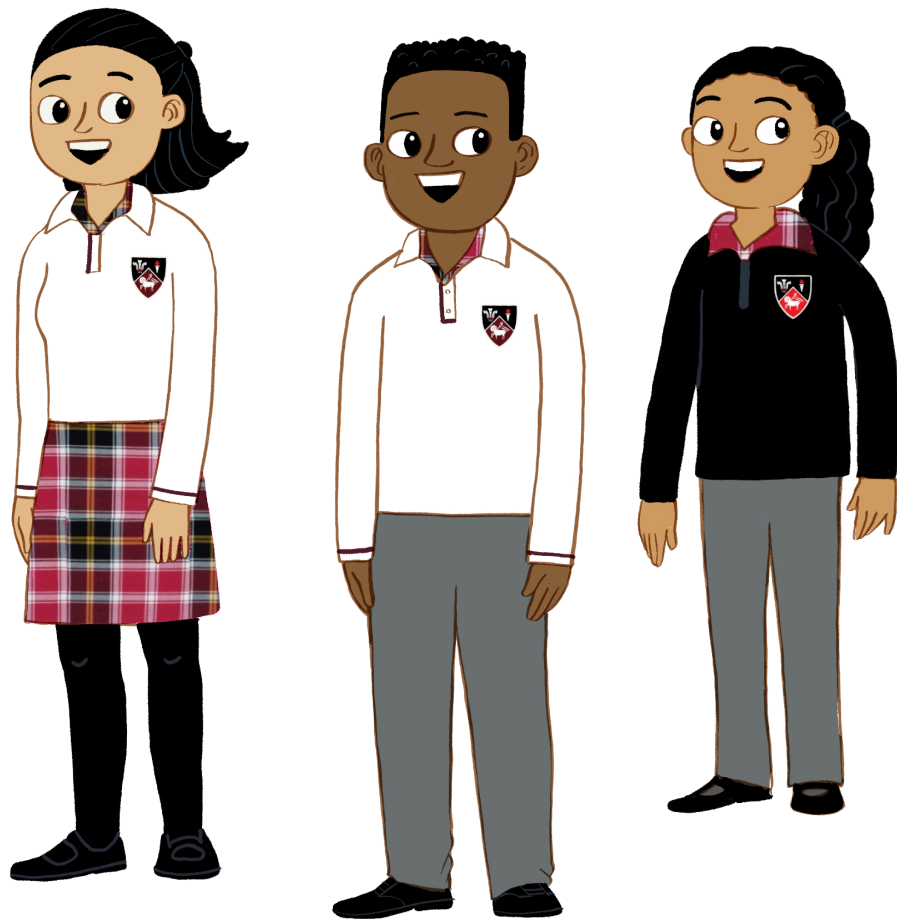

SUMMER UNIFORMS

Summer Uniform
Grades 4 - 7

Summer Uniform
Grades 1 - 3
Phys Ed Uniform
Grades 1 - 7

Class and Extra Mural
Swimming

Cricket

Tennis

WINTER UNIFORMS

**Winter Uniform
Grades 4 - 7**

please note that the long sleeve white shirt is not compulsory

**Winter Uniform
Grades 1 - 3
Phys Ed Uniform
Grades 1 - 7**

Hockey

Netball

Rugby

ACCESSORIES

Full Fleece

Beanie