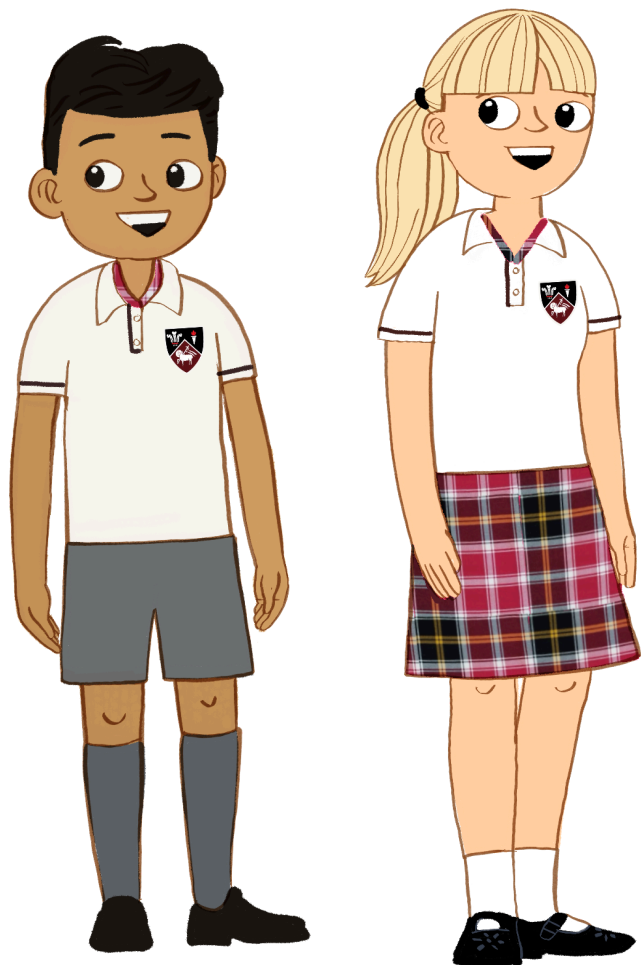

SUMMER UNIFORMS

Summer Uniform
Grades 4 - 7

Summer Uniform
Grades 1 - 3
Phys Ed Uniform
Grades 1 - 7

Class and Extra Mural
Swimming

Cricket

Tennis

WINTER UNIFORMS

**Winter Uniform
Grades 4 - 7**

please note that the long sleeve white shirt is not compulsory

**Winter Uniform
Grades 1 - 3
Phys Ed Uniform
Grades 1 - 7**

Hockey

Netball

Rugby

ACCESSORIES

Full Fleece

Beanie