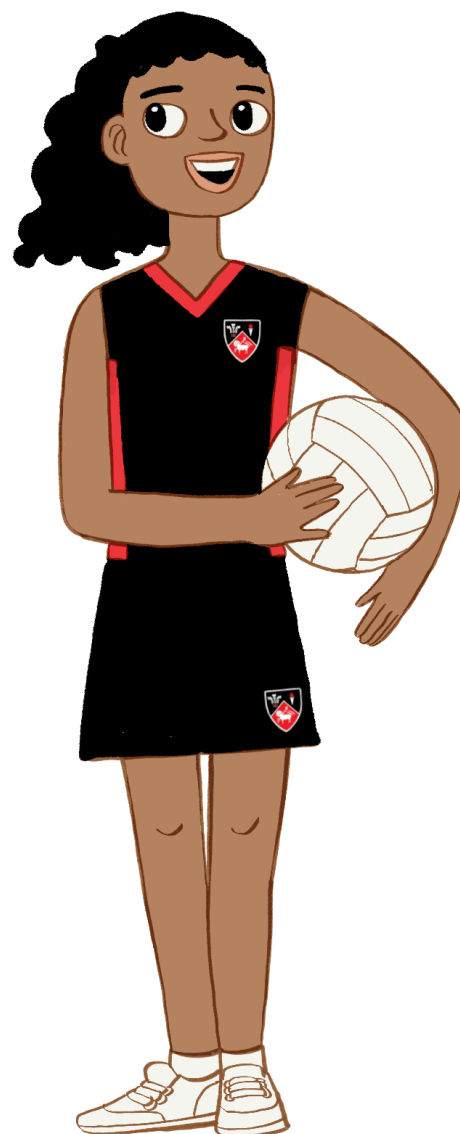

SUMMER UNIFORMS

Summer Uniform
Grades 4 - 7

Summer Uniform
Grades 1 - 3
Phys Ed Uniform
Grades 1 - 7

Class and Extra Mural
Swimming

Cricket

Tennis

WINTER UNIFORMS

**Winter Uniform
Grades 4 - 7**

please note that the long sleeve white shirt is not compulsory

**Winter Uniform
Grades 1 - 3
Phys Ed Uniform
Grades 1 - 7**

Hockey

Netball

Rugby

ACCESSORIES

Full Fleece

Beanie