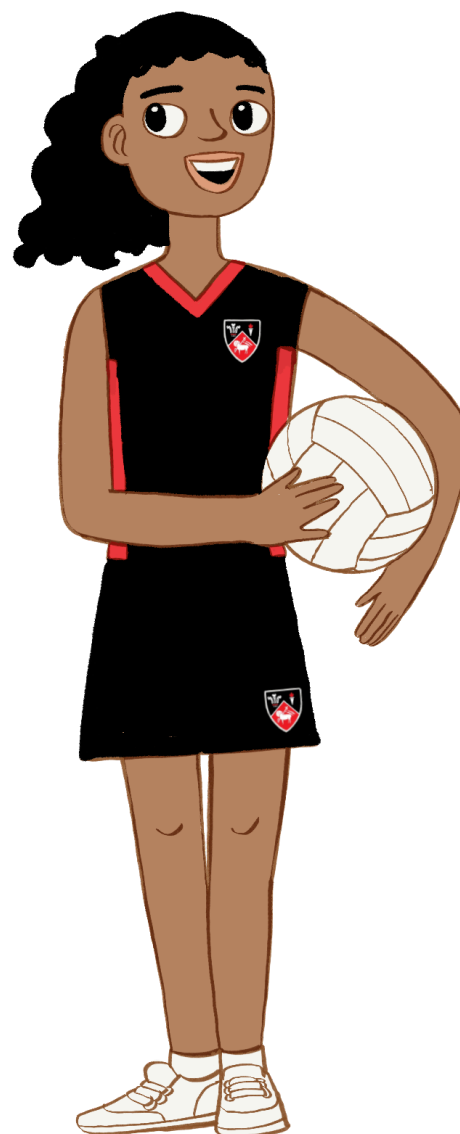

Rugby

Netball