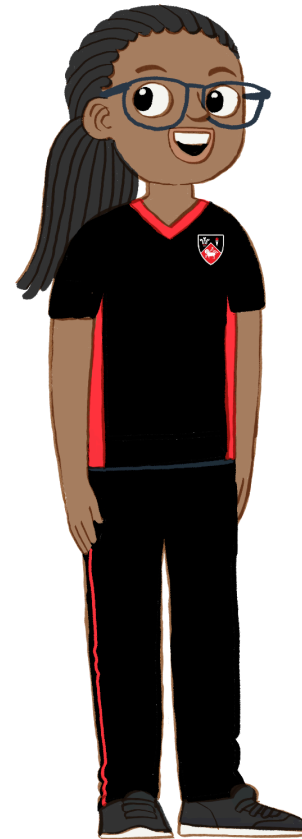

SUMMER UNIFORMS

**Summer Uniform
Grades 4 - 7**

**Summer Uniform
Grades 1 - 3
Phys Ed Uniform
Grades 1 - 7**

**Class and Extra Mural
Swimming**

Cricket

Tennis

WINTER UNIFORMS

**Winter Uniform
Grades 4 - 7**

please note that the long sleeve white shirt is not compulsory

please that boys may wear either short grey pants with long grey socks or long grey pants

**Winter Uniform
Grades 1 - 3
Phys Ed Uniform
Grades 1 - 7**