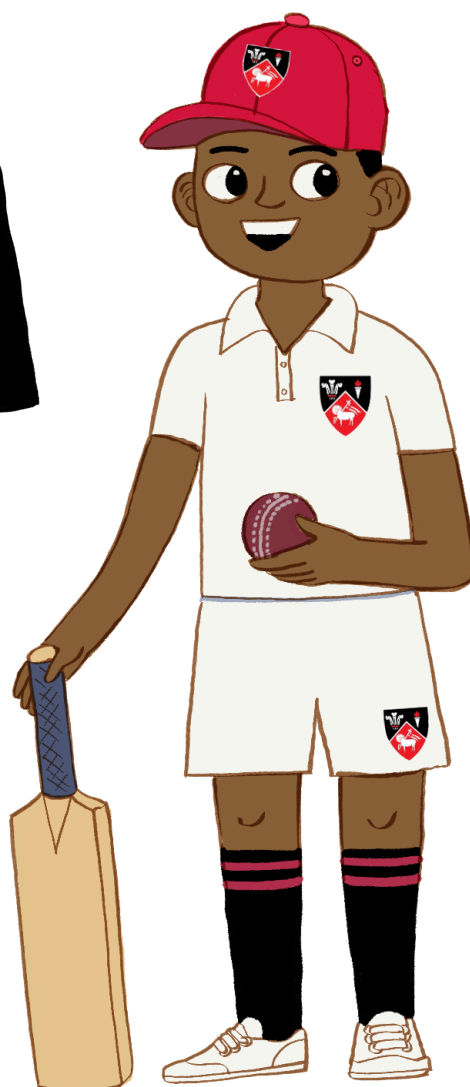

SUMMER UNIFORMS

**Summer Uniform
Grades 4 - 7**

**Summer Uniform
Grades 1 - 3
Phys Ed Uniform
Grades 1 - 7**

**Class and Extra Mural
Swimming**

Cricket

Tennis

WINTER UNIFORMS

**Winter Uniform
Grades 4 - 7**

please note that the long sleeve white shirt is not compulsory

please that boys may wear either short grey pants with long grey socks or long grey pants

**Winter Uniform
Grades 1 - 3
Phys Ed Uniform
Grades 1 - 7**