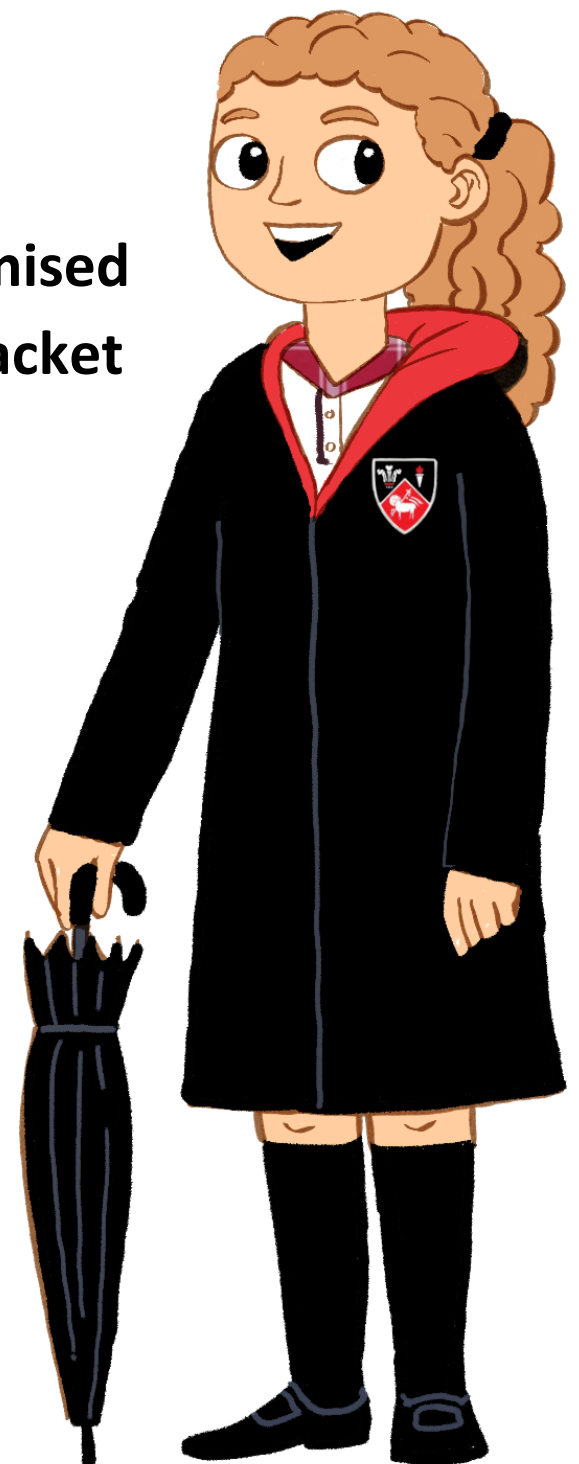

**Customised
Rain Jacket**