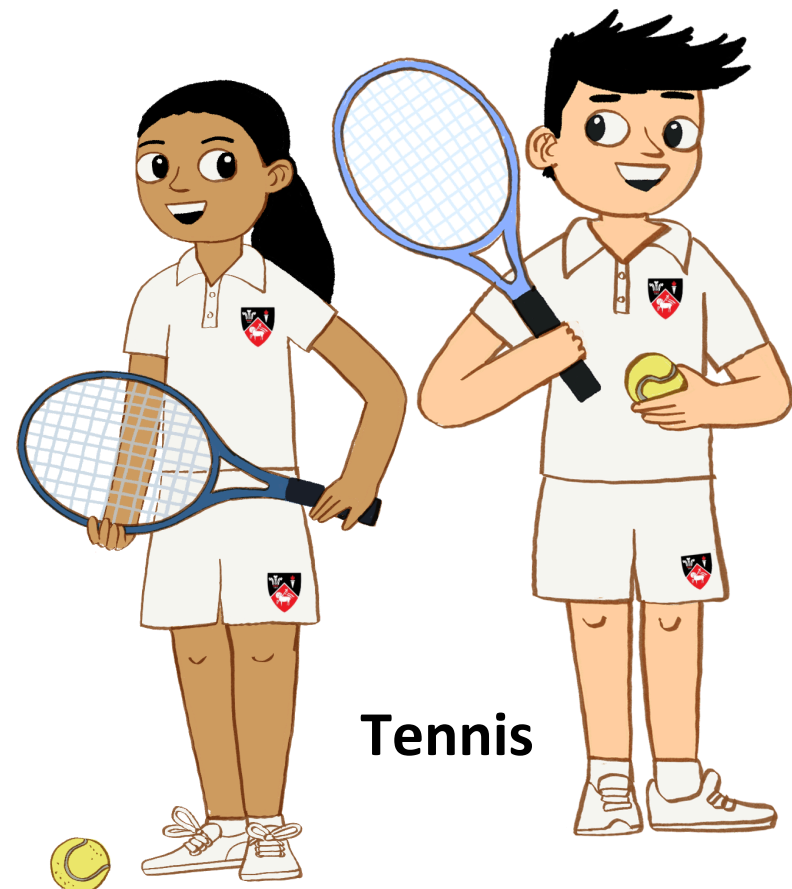

SUMMER UNIFORMS

**Summer Uniform
Grades 4 - 7**

**Summer Uniform
Grades 1 - 3
Phys Ed Uniform
Grades 1 - 7**

**Class and Extra Mural
Swimming**

Cricket

Tennis

WINTER UNIFORMS

**Winter Uniform
Grades 4 - 7**

please note that the long sleeve white shirt is not compulsory

please that boys may wear either short grey pants with long grey socks or long grey pants

**Winter Uniform
Grades 1 - 3
Phys Ed Uniform
Grades 1 - 7**