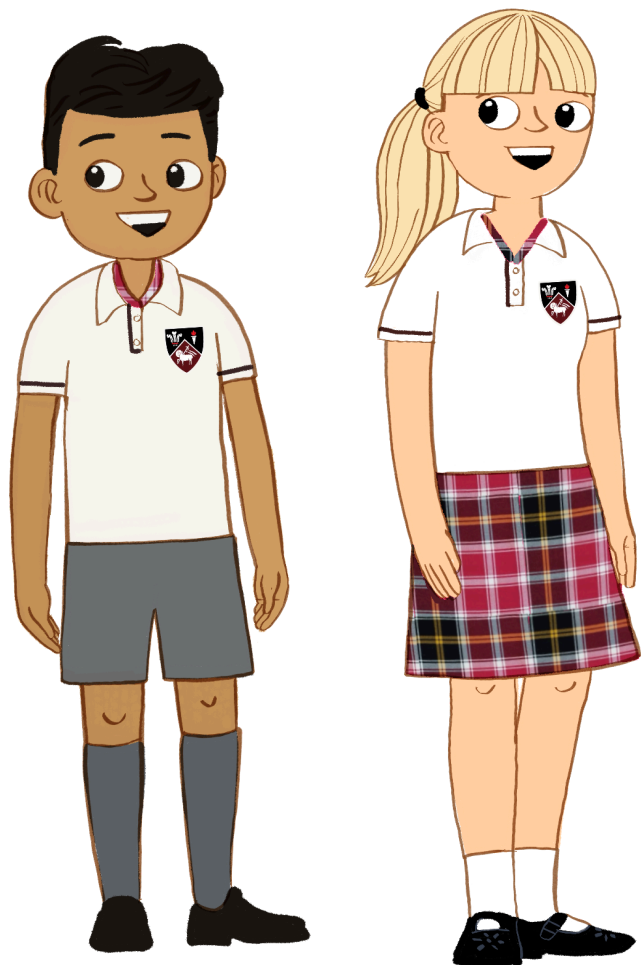

SUMMER UNIFORMS

**Summer Uniform
Grades 4 - 7**

**Summer Uniform
Grades 1 - 3
Phys Ed Uniform
Grades 1 - 7**

**Class and Extra Mural
Swimming**

Cricket

Tennis

WINTER UNIFORMS

**Winter Uniform
Grades 4 - 7**

please note that the long sleeve white shirt is not compulsory

please that boys may wear either short grey pants with long grey socks or long grey pants

**Winter Uniform
Grades 1 - 3
Phys Ed Uniform
Grades 1 - 7**