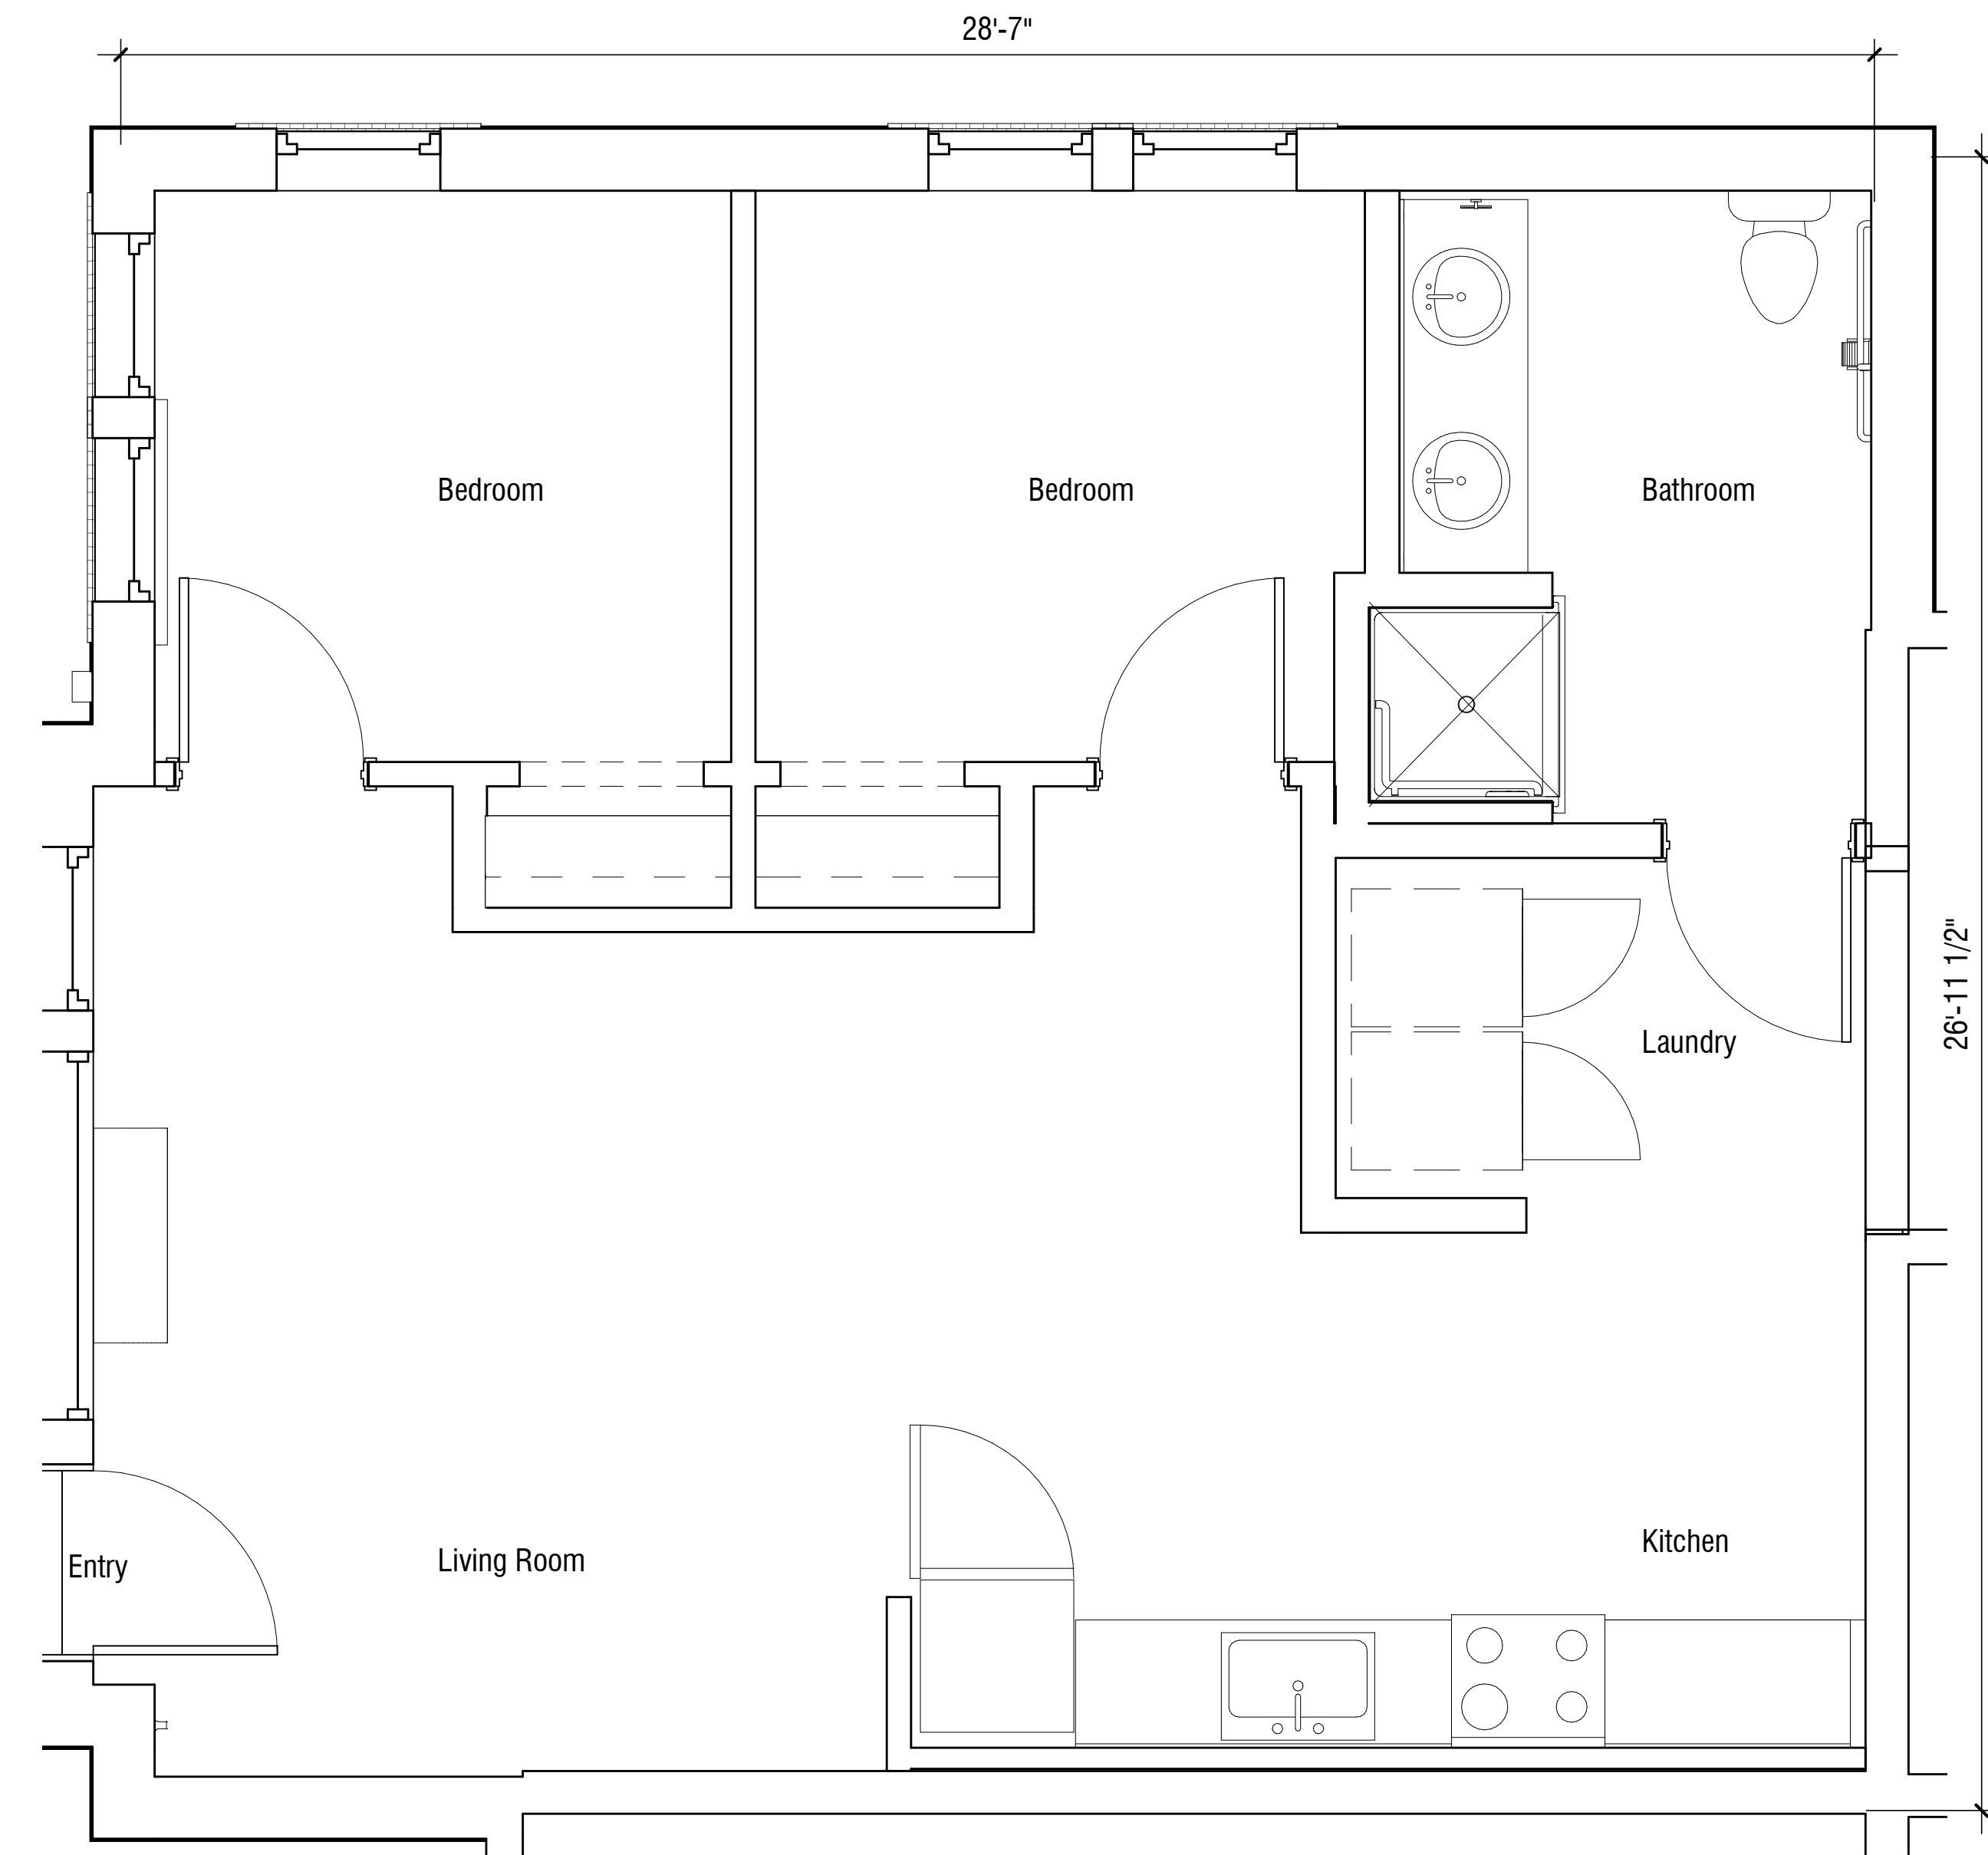

One Bedroom

529 Square Feet
 1/4" = 1'0"

One Bedroom Type A

528 Square Feet
 1/4" = 1'0"

Two Bedroom

712 Square Feet
 1/4" = 1'0"

Two Bedroom Type A

740 Square Feet
 1/4" = 1'0"

Three Bedroom

1021 Square Feet
1/4" = 1'0"

Three Bedroom Type A

1030 Square Feet
 1/4" = 1'0"

Studio

440 Square Feet
 1/4" = 1'0"