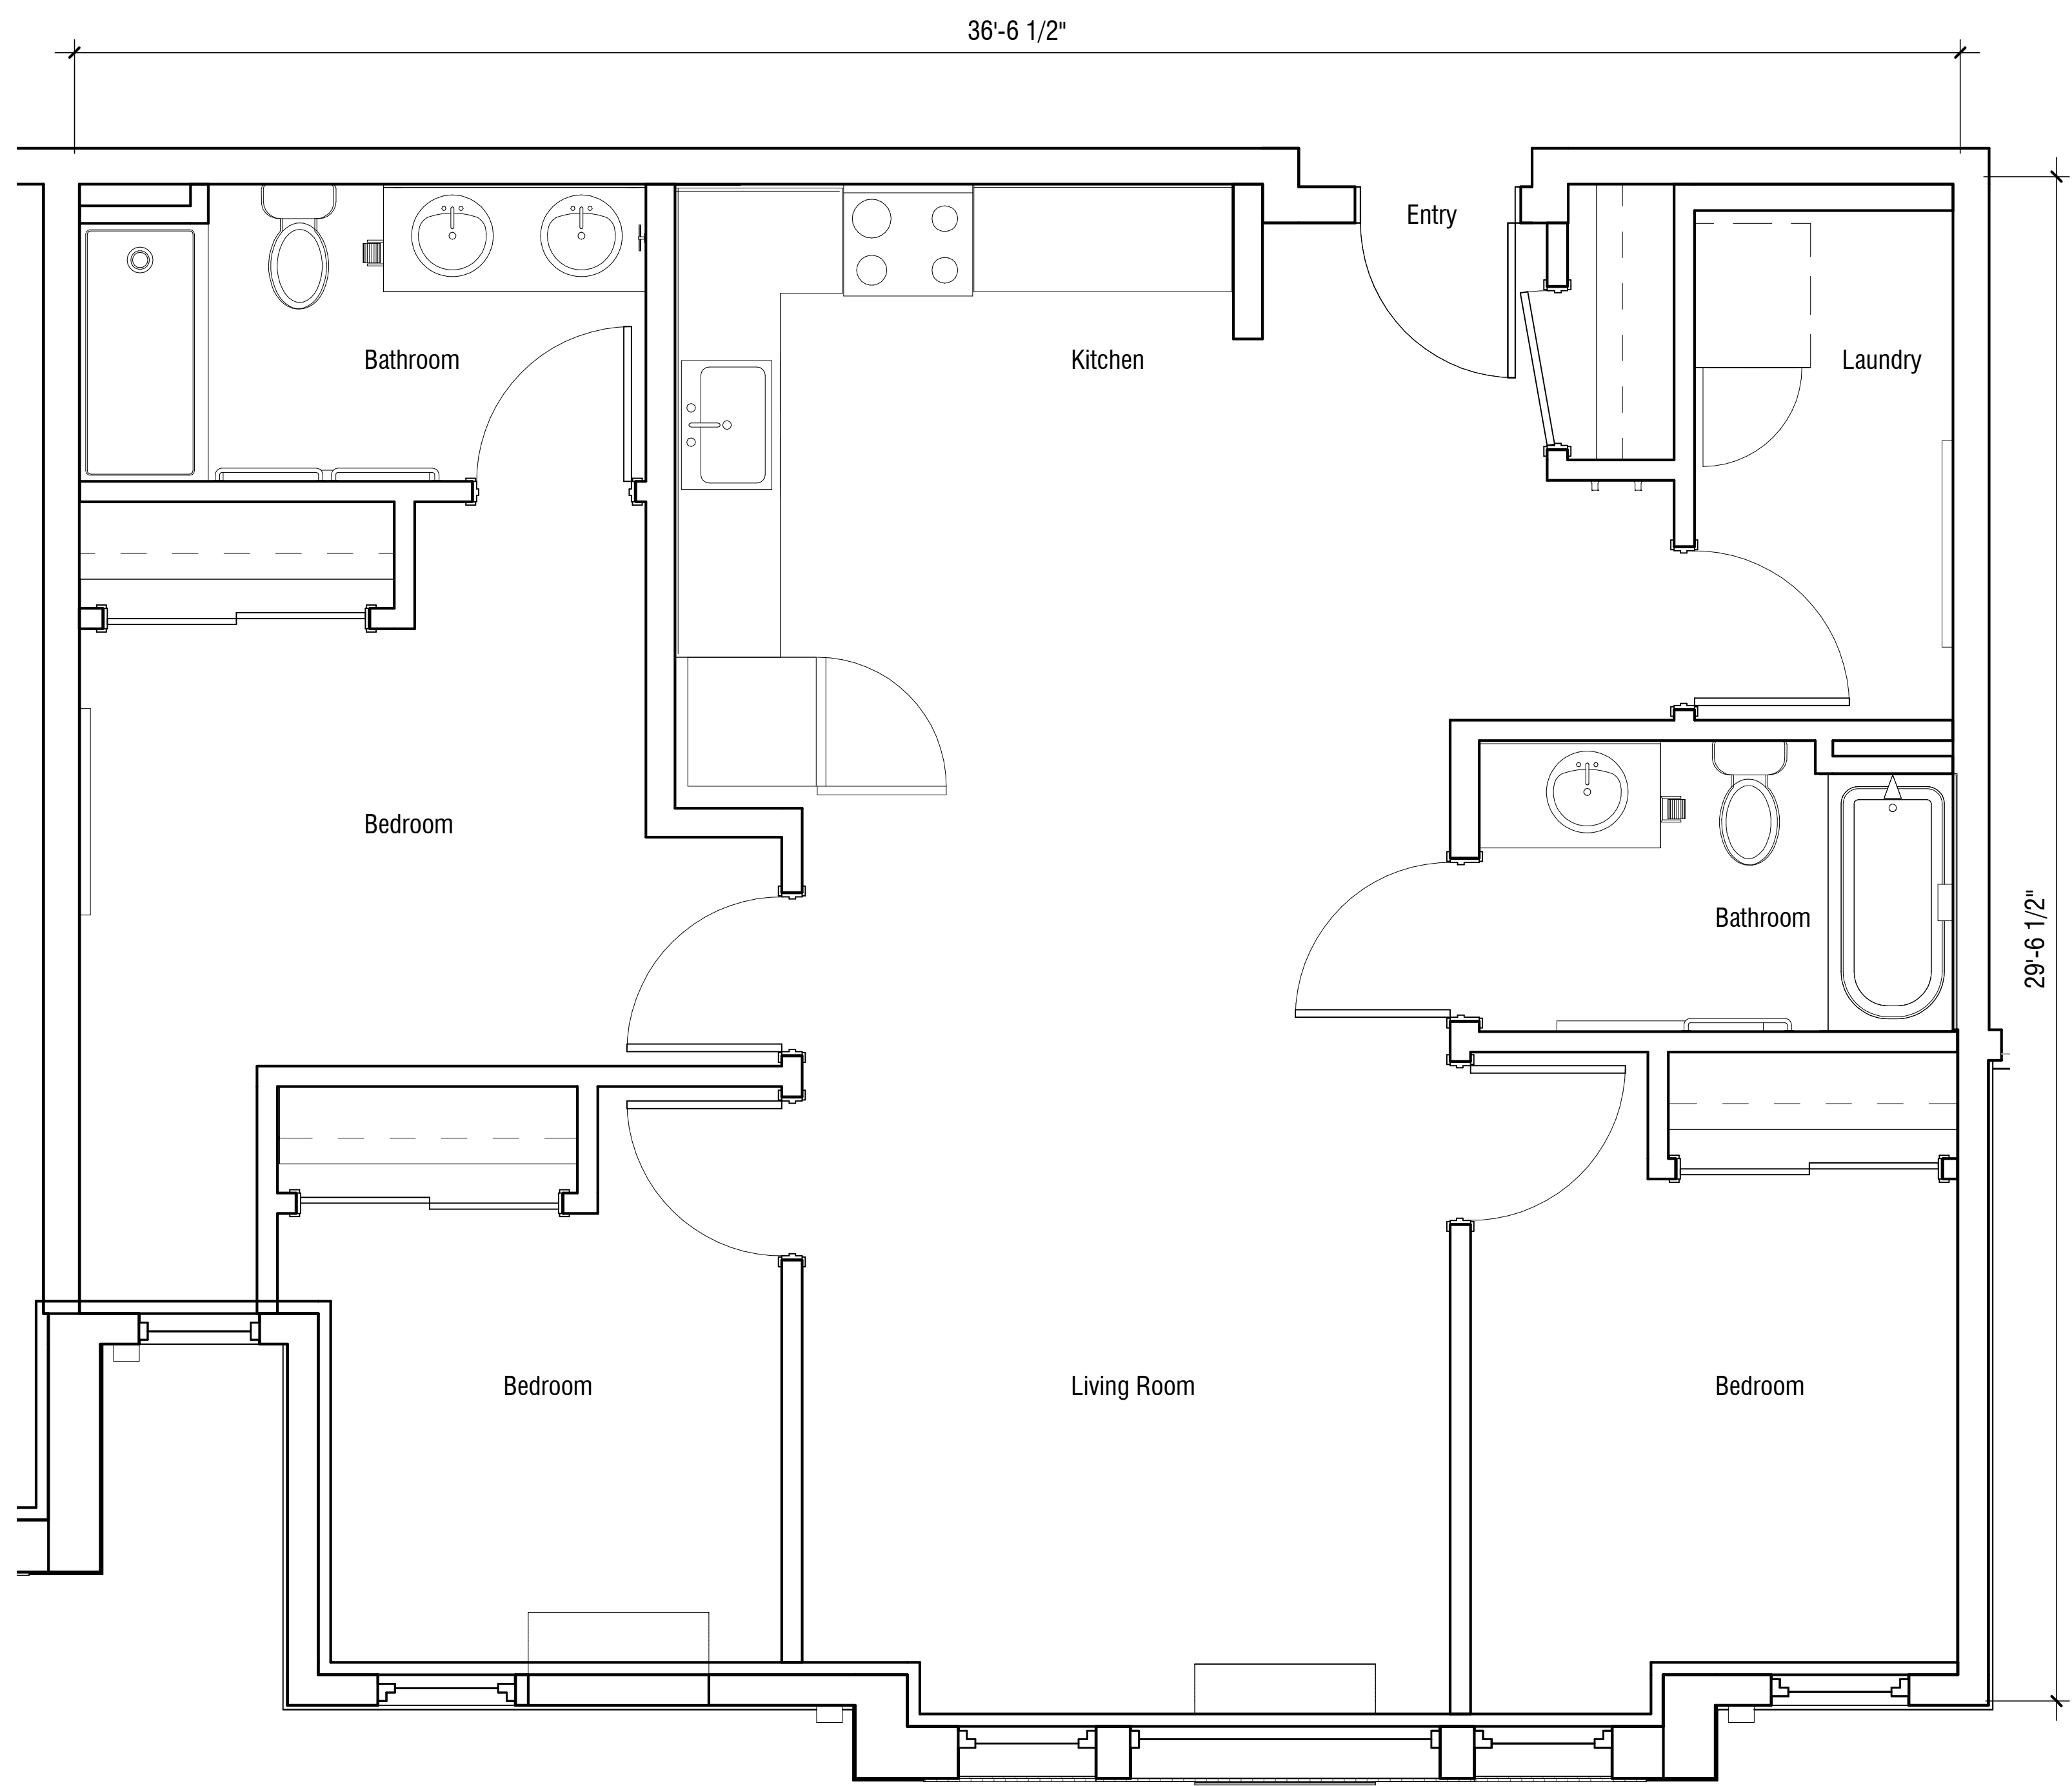

One Bedroom

529 Square Feet
 1/4" = 1'0"

One Bedroom Type A

528 Square Feet
 1/4" = 1'0"

Two Bedroom

712 Square Feet
 1/4" = 1'0"

Two Bedroom Type A

740 Square Feet
 1/4" = 1'0"

Three Bedroom

1021 Square Feet
1/4" = 1'0"

Three Bedroom Type A

1030 Square Feet
 1/4" = 1'0"

Studio

440 Square Feet
 1/4" = 1'0"