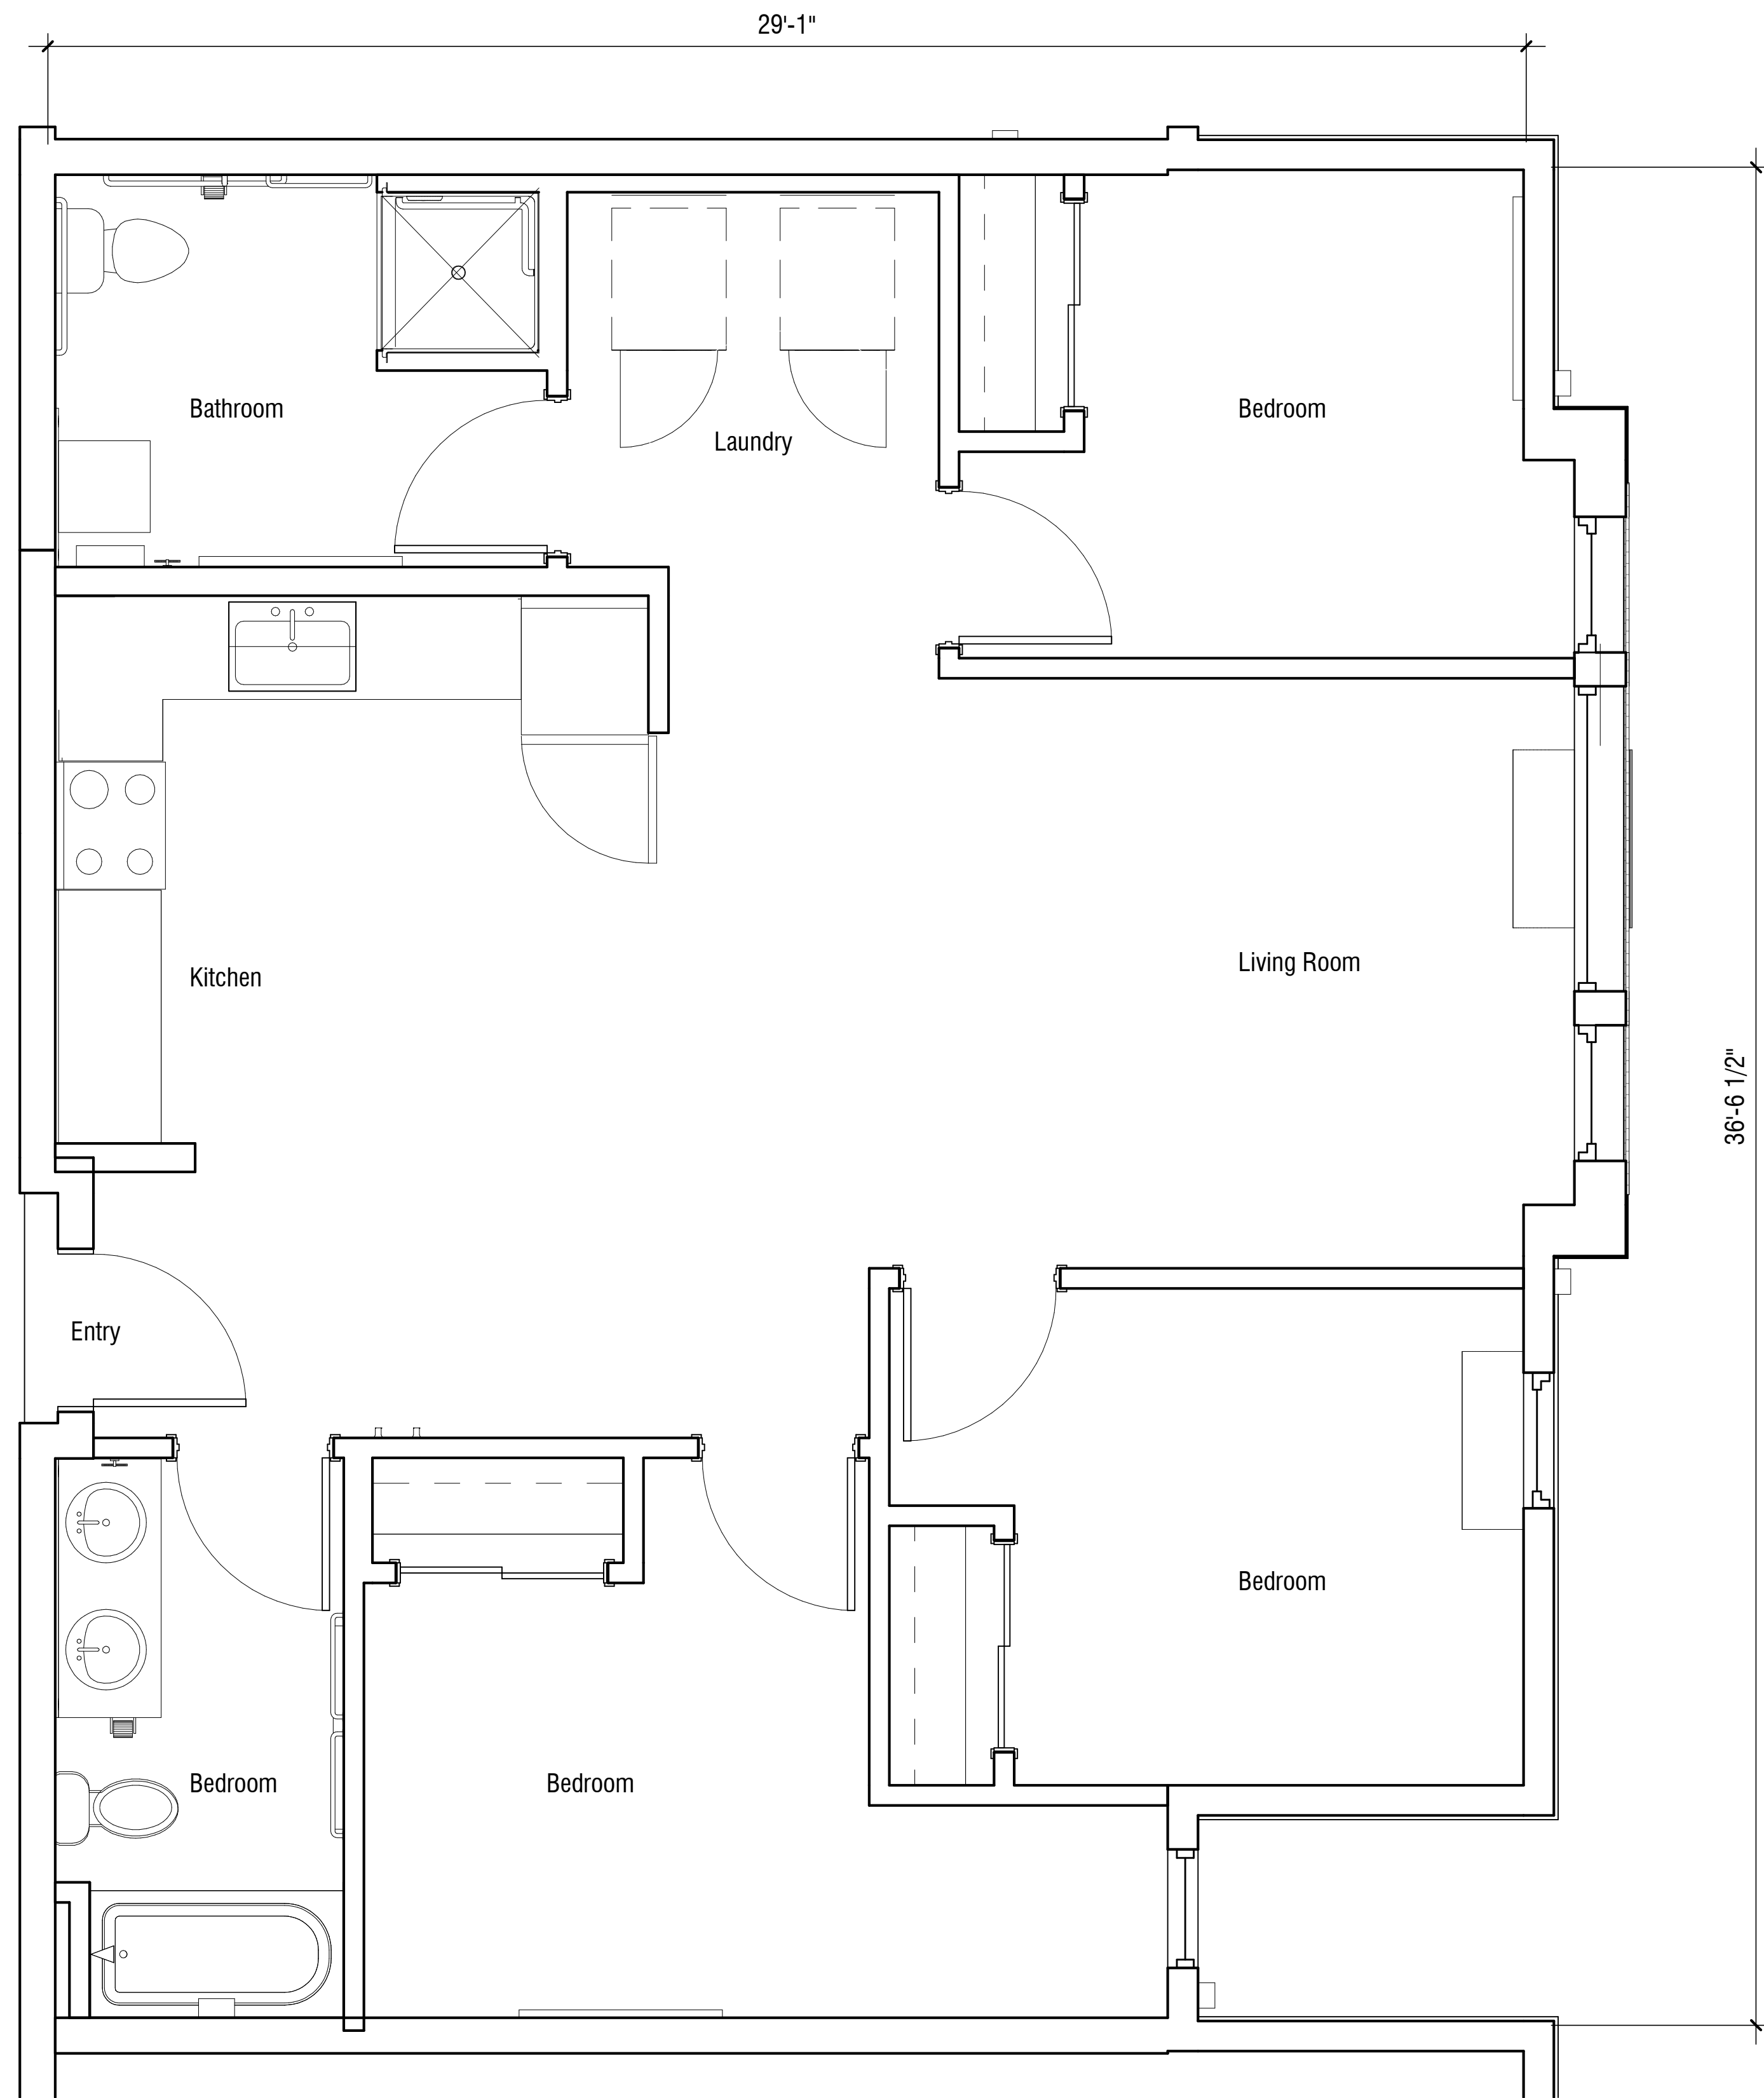

One Bedroom

529 Square Feet
 1/4" = 1'0"

One Bedroom Type A

528 Square Feet
 1/4" = 1'0"

Two Bedroom

712 Square Feet
 1/4" = 1'0"

Two Bedroom Type A

740 Square Feet
 1/4" = 1'0"

Three Bedroom

1021 Square Feet
1/4" = 1'0"

Three Bedroom Type A

1030 Square Feet
 1/4" = 1'0"

Studio

440 Square Feet
 1/4" = 1'0"